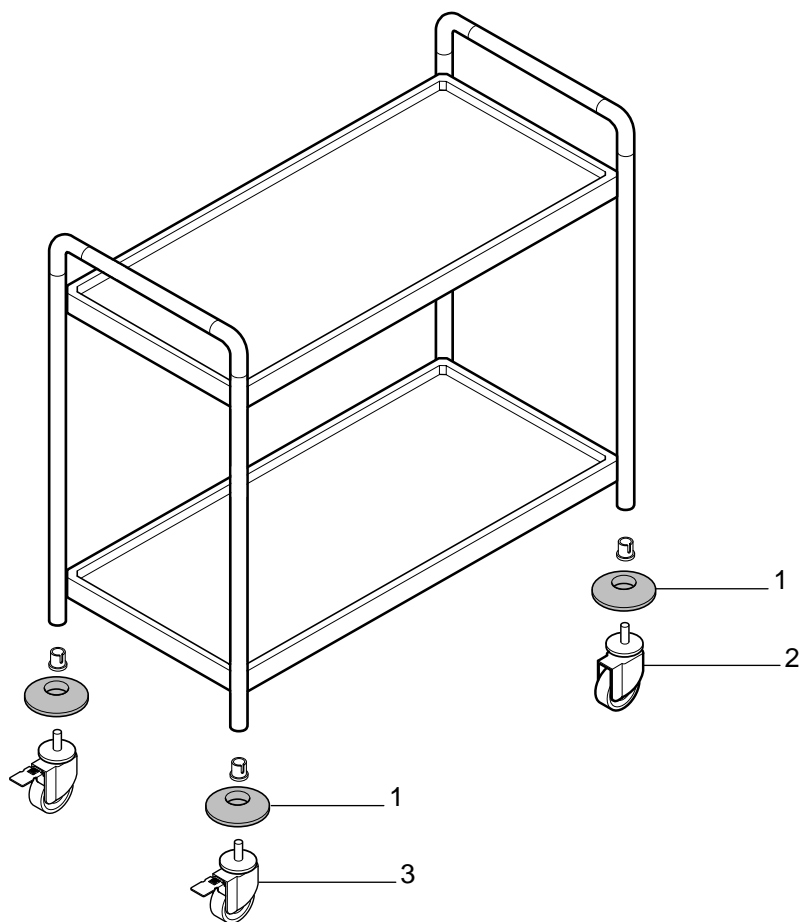

PNC	Model	Ref.	Page	Notes
361200	CPM 062		1-2	Service trolley
361204	CPM 092		1-2	Service trolley
361208	CPM 122		1-2	Service trolley
361202	CPM 063		1-2	Service trolley
361206	CPM 093		1-2	Service trolley
361210	CPM 123		1-2	Service trolley

	Index
Pag. 1	Cupboard and components
2	Spare parts list

	Indice
	Mobile e componenti
	Lista ricambi

Brand / Marchio: M.B.
Factory code: 3PDX

SERVICE TROLLEY
CARRELLO DI SERVIZIO

SERVICE TROLLEY
CARRELLO DI SERVIZIO

Pos	Code	Descrizione	Description	Ref. / Notes
		Pagina 1	Page 1	
1	032018	Paracolpi	Bumper	
2	032017	Ruota senza freno	Castor	
3	032016	Ruota con freno	Castor wuth brake	