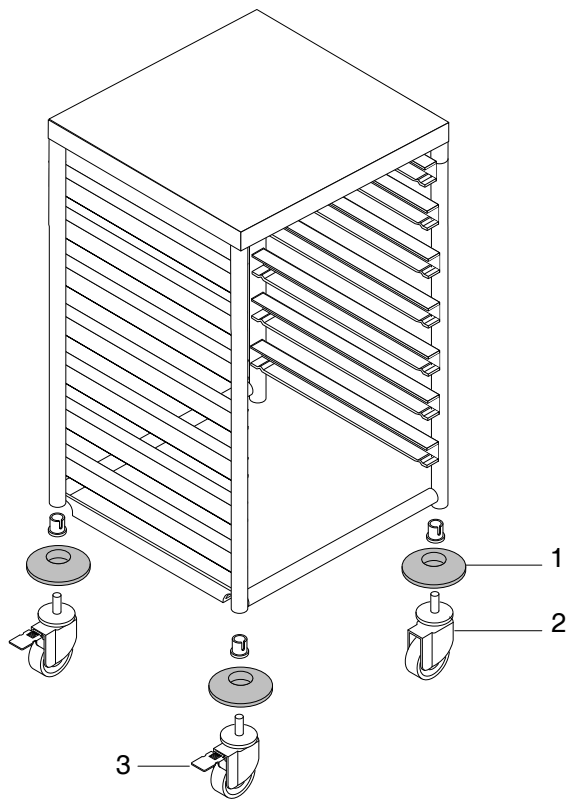

**CONTAINER TROLLEY
CARRELLO DI TRASPORTO**

PNC	Model	Ref.	Page	Notes
361252	SCB 71		1- 2	Container trolley
361254	SCBT 81		1- 2	Container trolley
361244	SCC 094		1- 2	Container trolley
361255	CGN 7		1- 2	Container trolley
361256	CG 8		1- 2	Container trolley
361257	CGN 16		1- 2	Container trolley
361246	CC 4		1- 2	Container trolley
361248	CC 8		1- 2	Container trolley
361250	CC 8 I		1- 2	Container trolley
361251	CC 6		1- 2	Container trolley
361001	MTR8TR		1- 2	Meat trolley

	Index
Pag. 1	Cupboard and components
2	Spare parts list

	Indice
	Mobile e componenti
	Lista ricambi

Brand / Marchio: M.B.
Factory code: 3PDX

CONTAINER TROLLEY
CARRELLO DI TRASPORTO

CONTAINER TROLLEY

CARRELLO DI TRASPORTO

PNC	Model	Ref.	Page	Notes
-----	-------	------	------	-------

Pos	Code	Descrizione	Description	Ref. / Notes
		Pagina 1	Page 1	
1	032033	Paracolpi	Rubber buffer	
2	032032	Ruota senza freno	Castor without brake	
3	032031	Ruota con freno	Castor with brake	