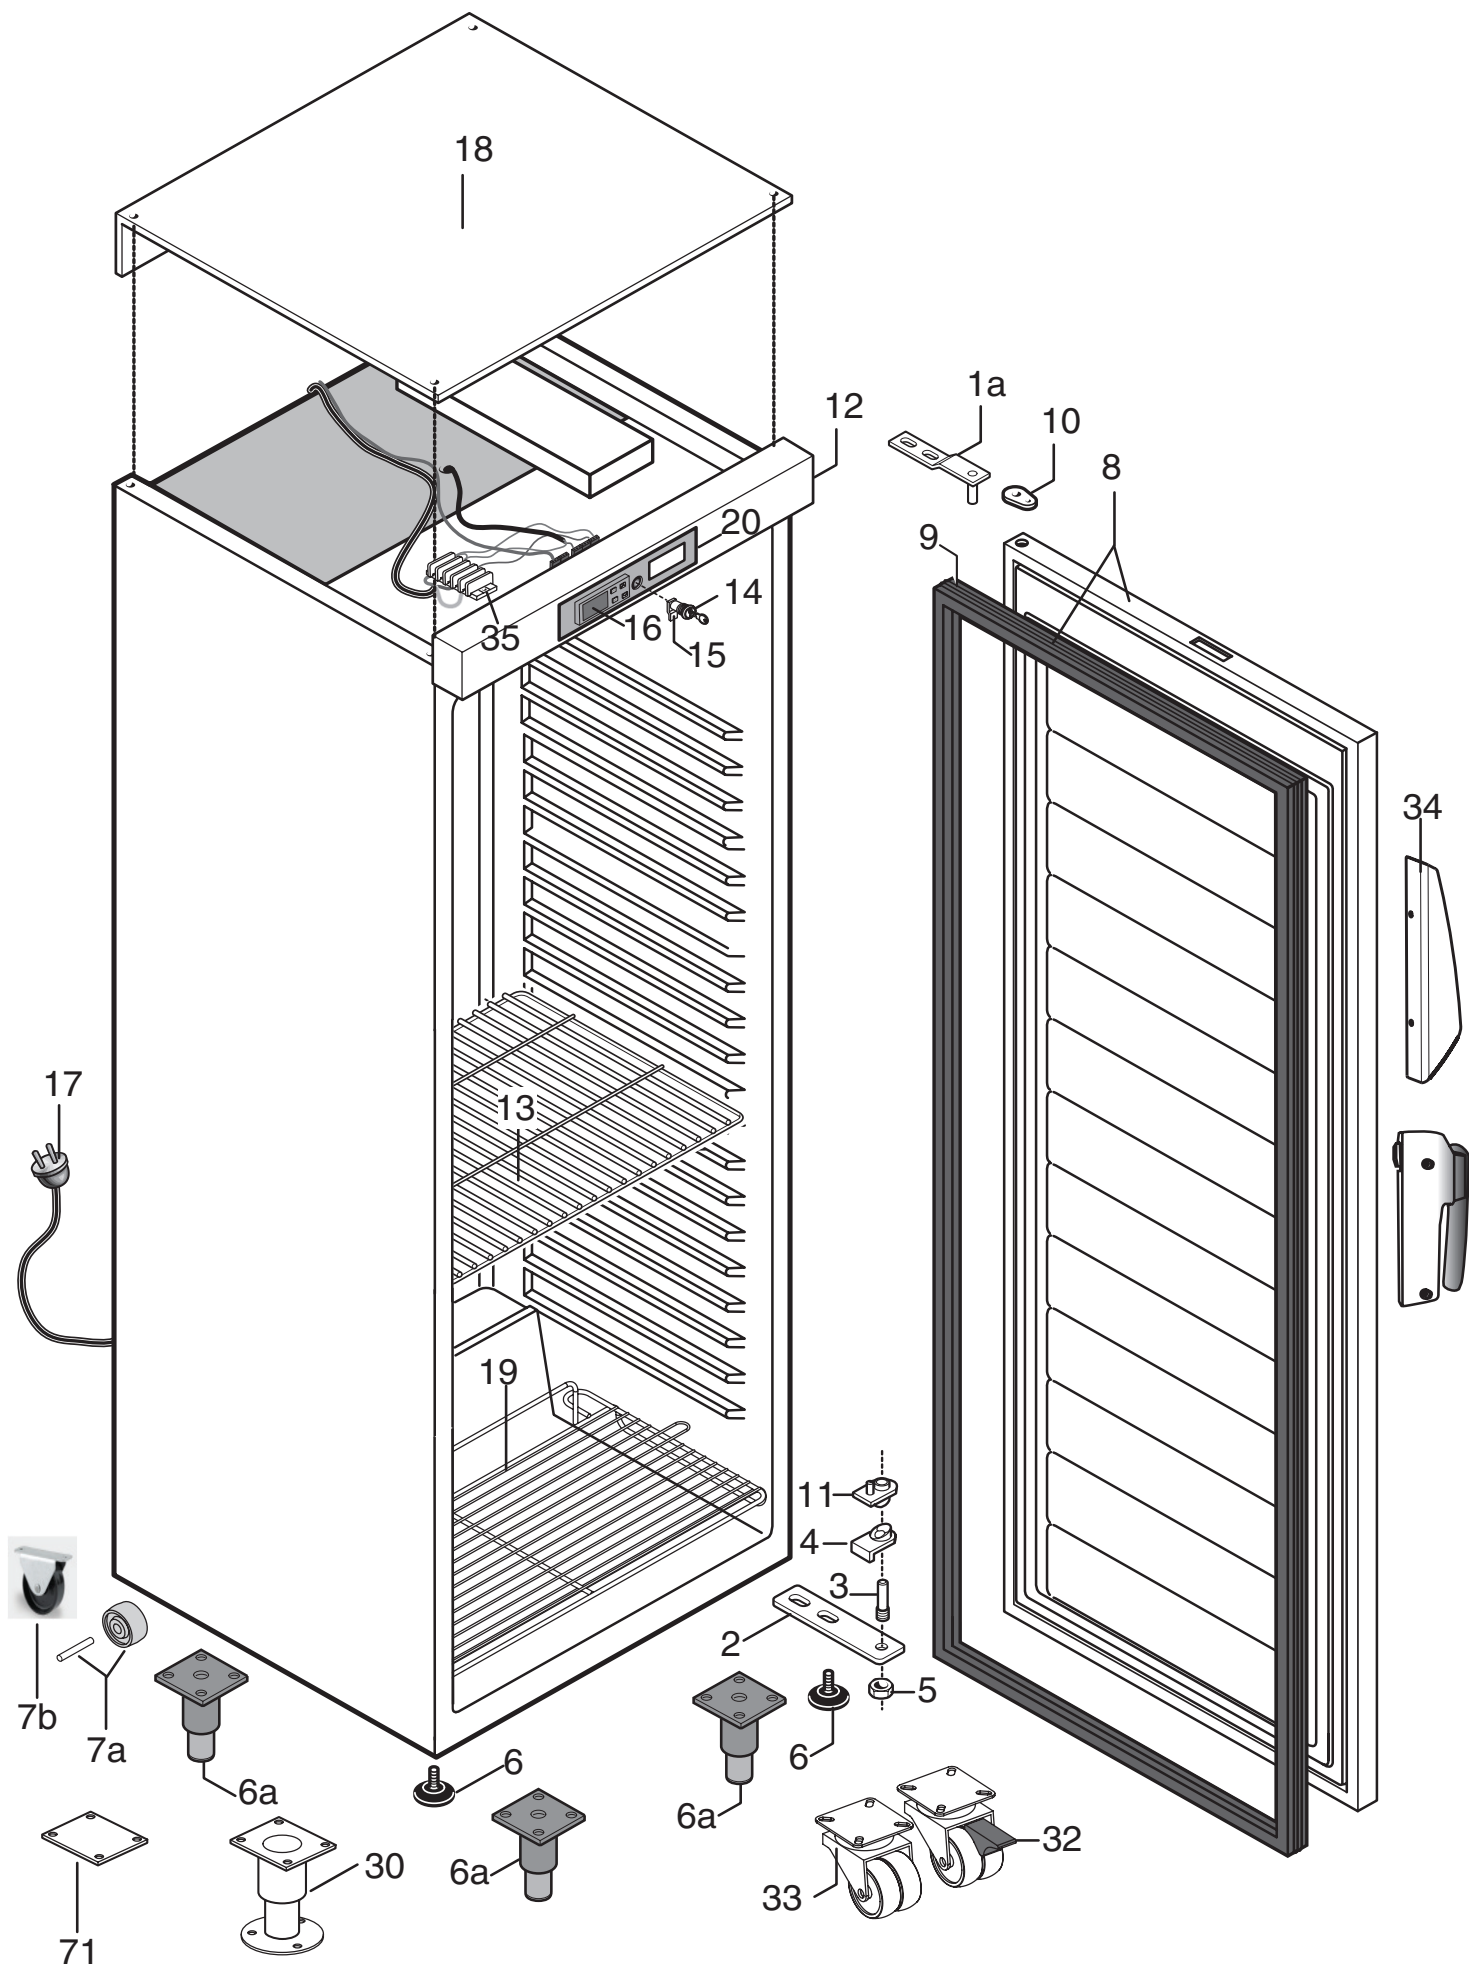

400 Lt +2 > 10°C

Ventilated Refrigerator full and glass door with digital control

Code	Av.	Model	Type	Ref.	Brand	Page
190184	02	R04PVG4	1-GLASS DOOR REFRIGER. 400 L 0+10°C-S/S	o1	To Brand	3-4
190709	02	R04PVF4	1-DOOR REFRIGERATOR 400 LT 0+10°C-S/S	c1	To Brand	2-4
190954	02	R04PVF4	1-DOOR REFRIGERATOR 400 LT 0+10°C-S/S UK PLUG	a1	Elux Prof	2-4
725081	00	R04PVF4CC	1-DOOR REFRIG. 400LT 0+10°C-S/S-60HZ-MAR	q	Elux Prof	2-4
725082	00	R04PVF4LCC	1-DOOR REFRIG. 400LT 0+10°C-S/S-60HZ-MAR	r	Elux Prof	2-4
730001	12	R04PVFWS	1-DR REF.400L 0°+10°-WHITE-DOMEST.HANDLE	i	Elux Prof	2-4
730007	10	R04PVGWS	1-GLASS DOOR REF.400L 0+10°-WHITE-DOMEST.HAND	g	Elux Prof	3-4
730018	06	RM04PVFW	1-DOOR REFRIGERATOR 400 LT 0+10°C, WHITE, METRO	s	-	2-4
730020	06	RM04PVF4	1-DOOR REFRIGERATOR 400 LT 0+10°C-S/S DIG. A430 METRO	t	-	2-4
730027	16	R04PVF4GK	1-DOOR(R) DIG. REFR+WHLS 400L 0°+10°C-SS-GK,UK	h	Elux Prof	2-4
730028	16	R04PVF4GK	1-DOOR(L) DIG. REFR+WHLS 400L 0°+10°C-SS-GK, UK	l	Elux Prof	2-4
730035	05	R04PVF4M	1-DOOR REFRIG. 400L 0°+10°C DIG. A430 - MAR 50HZ	n1	Elux Prof	2-4
730037	04	R04PVFW6M	1-DR REFRIG.400 LT WHITE 0°+10°-MAR 60HZ	u1	To Brand	2-4
730038	04	R04PVGW6M	1GLASS DR REFRIG.400LT 0°+10° WHITE-60HZ	v1	To Brand	3-4
730042	02	R04PVF4UK	1-DOOR REFRIG. 400 LT 0°+10°C DIG. A430, UK+WHEELS	h	Elux Prof	2-4
730050	00	RM04PVFW	1-DOOR REFRIGERATOR 400 LT 0+10°C-WHITE-R600a	j	Metro	2-4
730051	00	RM04PVF4	1-DOOR REFRIGERATOR 400 LT 0+10°C-S/S-R600a	k	Metro	2-4
730101	18	R04PVF4M	1-DOOR REFRIGERATOR 400 LT 0+10°C-S/S 60HZ	f	Elux Prof	2-4
730103	07	R04PVG46	1-GLASS DOOR REF.400L 0+10°C DIG.60HZ MAR	m	Elux Prof	3-4
730104	09	R04PVFW6	1-DOOR REFRIG. 400L WHITE 0°+10°C 60HZ	n	Elux Prof	2-4
730106	07	R04PVGW6	1-GLASS DR REFRIG.400L 0+10°C WHITE 60HZ	o	Elux Prof	3-4
730107	10	R04PVFWGCC	1-DOOR REF.400LT 0+10°C-WHITE-UK-LEFT-COSTAC	p	Elux Prof	2-4
730186	23	R04PVFWG	1-DOOR REFRIGER. 400 LT 0+10°C-WHITE, UK	a	Elux Prof	2-4
730188	22	R04PVF4	1-DOOR REFRIGERATOR 400 LT 0+10°C-S/S	c	Elux Prof	2-4
730190	20	R04PVG4	1-GLASS DOOR REFRIGER. 400 L 0+10°C-S/S	e	Elux Prof	3-4
730191	23	R04PVFW	1-DOOR REFRIGERATOR 400 LT 0+10°C, WHITE	b	Elux Prof	2-4
730192	19	R04PVGW	1-GLASS DOOR REFRIGER.400LT 0+10°C, WHITE	d	Elux Prof	3-4
730283	00	R04PVF4M	1-DOOR REFRIG. 400L 0°+10°C DIG. A430 R600a - MAR 50HZ	p1	Elux Prof	3-4

NOTE

update code: please, refer to the parameters list in web site in order to set thermoregulator

Rev.13	Pag./Page	Indice	Index
	2,3,4	Esploso	Exploded view
	5,	Lista ricambi	Spare parts list

Marchio / Brand: Tutti / All
Paese / Country: Tutti / All