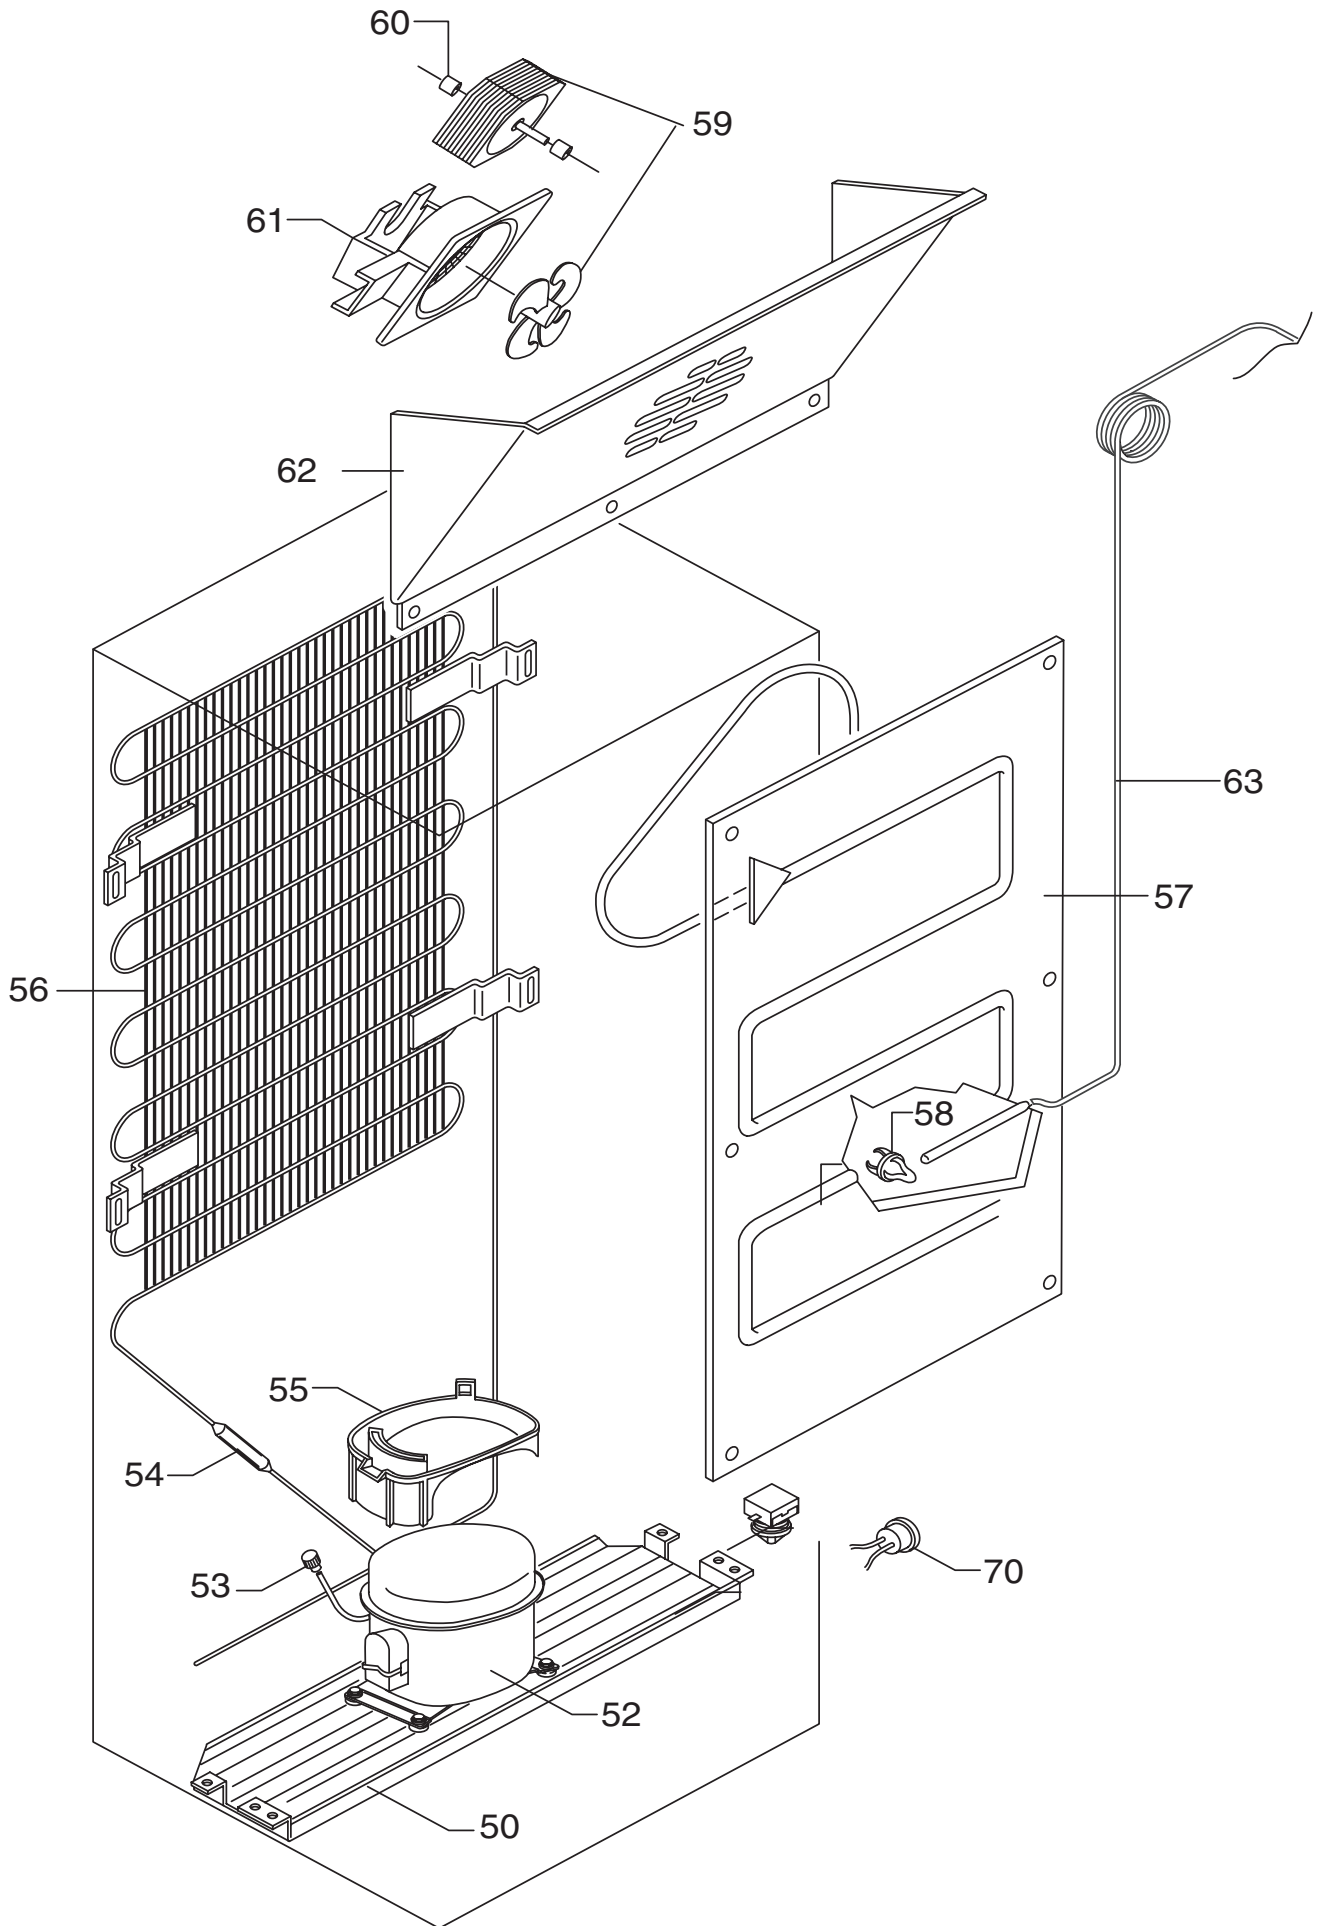

Pos Code	Descrizione	Description	Ref. / Notes	
	PAGINA 2-3	PAGE 2-3		
1a	0A9266	Staffa superiore	Upper bracket	a,c,f,h,b,i,j,k,l,n,p,q,r,s,t,a1
1a	084148	Staffa superiore	Upper bracket	e,d,g,m,o,o1
2	0A9549	Staffa inferiore	Lower bracket	
*	094560	Piastra cerniera	Plate for hinge	
3	082962	Perno	Pin	
4	082964	Boccola con perno inferiore	Lower bush with pin	
5	091346	Dado m5	Nut	
6	083079	Piedino	Foot	a,b,d,g,j,i,n,o,p,s
6a	089140	Piedino	Foot	c,e,k,m,t,a1
7a	084211	Ruota kit DERBY	Castor kit DERBY	a,b,d,g,i,n,o,p till 6411...
7b	095090	Ruota TENTE	Wheel TENTE	a,b,d,g,j,i,n,o,p,s from 6421..
8	0A9541	PVB bianco con guarni.	Door white with gasket foamed handle	a,b,n,p until 303100..-2013/W03
8	093795	PVB bianco con guarnizione	Door white with gasket	a,b,n,p from 304100..-2013/W04
8	094549	PVB bianco con guarnizione	Door white with gasket	a,b,n,p,s from 5041000..-2015/W04
8	085695	Porta con guarnizione	Door whit gasket	c,f,h,l until 303100..-2013/W03
8	093796	Porta con guarni. new maniglia	Door whit gasket new handle	c,f,h,l,a1 from 304100..-2013/W04
8	094548	Porta con new guarni. e manigl.	Door whit new gasket and handle	c,f,h,k,l,q,r,t,a1 from 5041000..-2015/W04
8	835R22900	Porta x maniglia "sensa"	Door predisposed for "sensa" handle	i
8	092686	Porta vetro bianca	Glass door white	d,o
8	092685	Porta vetro grigia	Glass door grey	e,m,o1
9	085719	Guarnizione porta	Door gasket	standard for all model excluded the glass door to set by cutting the old one till 5031000
9	094399	Guarnizione porta	Door gasket	standard for all model excluded the glass door to set by pull from 5041000 - 2015/W04
9	092268	Guarniz. porta vetro.	Door gasket glass	d,e,g,m,o,o1
10	0A9096	Boccola per staffa	Bush	
11	0A9092	Boccola elicoidale	Upper bush with pin	a,b,c,f,h,i, j,k,l,n,p,q,r,s,t,a1
11	082965	Boccola elicoidale	Upper bush with pin	d,e,g,m,o,o1
12	092266	Cruscotto con serratura	Control panel + lock	a,b,d,g,i,n,o,p,s up to 4491
12	850R17801	Cruscotto	Control panel	a,b,d,g,i,n,o,p,s from 4501 up to 7381 except for u1,v1
12	095608	Cruscotto	Control panel	a,b,d,j,p,s from 7391
12	092269	Cruscotto con serratura	Control panel + lock	c,f,h,e,l,m,t up to 4491
12	850R17600	Cruscotto	Control panel	c,f,h,e,l,m,t,n1,o1 from 4501 up to 7381
12	096417	Cruscotto	Control panel	c,e,l,h,k,t,n1 from 7391
12	096417	Cruscotto	Control panel	a1,c1,p1
13	0A8650	Griglia rilsan bianca	White grate	
14	0A8655	Serratura	Lock	
15	099623	Particolare per serratura	Lock accessory	Up to 2022/09
15	504R36700	Particolare per serratura	Lock accessory	From 2022/10
16	091609	Termoregolatore (by Carel)	Termoregulator (by Carel)	to be set
16	093532	Termoregolatore (by Carel)	Termoregulator (by Carel)	j,k,p1 - to be set
17	0C2193	Cavo alimentazione UK	Power supply cable UK	a,p,q,r,a1,c1,o1 h,l from 6071..
17	099991	Cavo alimentazione	Power supply cable	n,o from 5241.. b,c,d,e,f,g,i,j,k,m,s,t,u1,v1 h,l up to 6061..