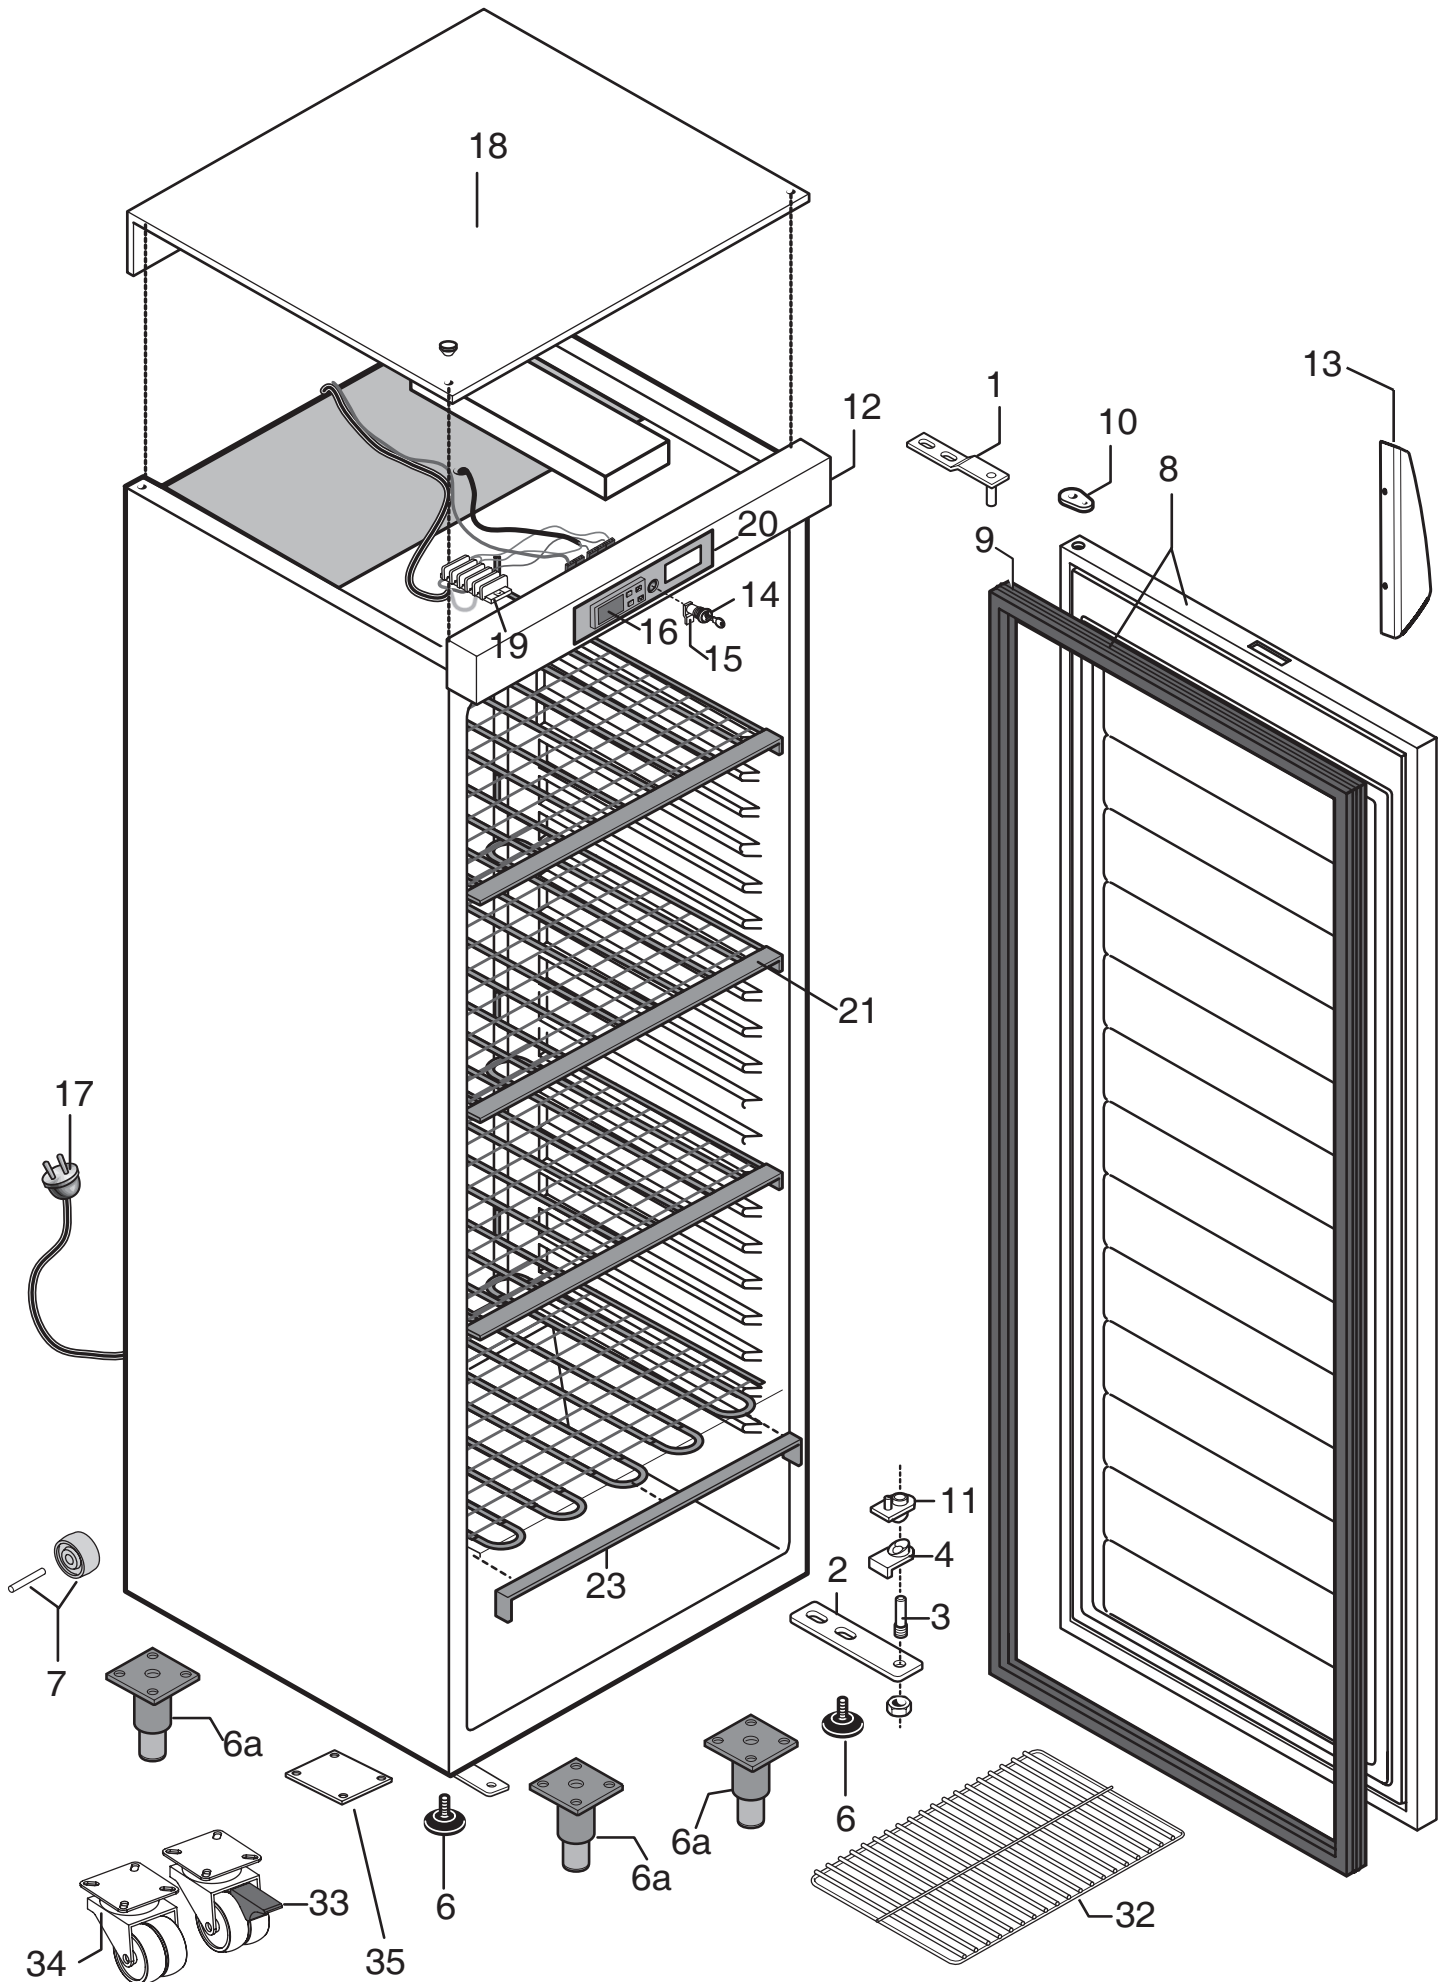

400 lt -24 > -15°C

Evaporation grids full door with digital control

Code	EC	Model	Type	Ref.	Brand	Page
110268	01	Z4FSF4UK	1DR(R)DIG.FREEZ+WHL 400L -15-24°-SS - UK	m	Zanussi	2-4
110269	01	Z4FSF4SUK	1DR(L)DIG.FREEZ+WHL 400L -15-24°-SS - UK	n	Zanussi	2-4
110274	01	Z4FSGGW	1-GLASS DOOR FREEZER,400LT-15-22°C,WHITE	o	Zanussi	3-4
110279	01	Z4FSFWG	1-DOOR FREEZER 400L -15°-24°C-WHITE-UK	p	Zanussi	2-4
110282	01	Z4FSF4	1-DOOR FREEZER 400 LT -15°-24°C-S/S	q	Zanussi	2-4
110288	01	Z4FSFW	1-DOOR FREEZER 400 LT -15°-24°C-WHITE	r	Zanussi	2-4
190623	01	R04FSF4	1-DOOR FREEZER 400 LT -15°-24°C-S/S WITH UK PLUG	b1	Electrolux	2-4
190854	00	Z4FSF4	1-DOOR FREEZER 400 LT -15°-24°C-S/S	a3	Zanussi	2-4
190EKM	00	R04FSF4M	1-DR FREEZER 400L-15°-24°C-S/S-60HZ-MAR	a6	To brand	2-4
191060	01	R04FSF4	1-DOOR FREEZER 400 LT -15°-24°C-S/S	c1	Electrolux	2-4
729022	00	A4FSF4UK	1DR(R)DIG.FREEZ+WHL 400L -15-24°-SS-UK	s	Alpen	2-4
729023	00	A4FSF4SUK	1DR(L)DIG.FREEZ+WHL 400L -15-24°-SS-UK	t	Alpen	2-4
729027	01	A4FSGGW	1-GLASS DOOR FREEZER,400LT-15-22°C,WHITE	u	Alpen	3-4
729031	00	A4FSFWG	1-DOOR FREEZER 400L -15°-24°C-WHITE-UK	v	Alpen	2-4
729033	01	A4FSF4	1-DOOR FREEZER 400 LT -15°-24°C-S/S	w	Alpen	2-4
729037	01	A4FSFW	1-DOOR FREEZER 400 LT -15°-24°C-WHITE	x	Alpen	2-4
730024	18	R04FSF4GK	1-DOOR DX FREEZ. 400 LT -15°-24°C, S/S a430, UK + wheel castor	g	Electrolux	2-4
730025	18	R04FSF4SGK	1-DOOR SX FREEZ. 400 LT -15°-24°C, S/S a430, UK+ wheel castor	f	Electrolux	2-4
730043	00	R04FSF4UK	1-DOOR FREEZER 400 LT -15°-24°C, DIG. a430 UK + wheels	l	Electrolux	2-4
730102	23	R04FSF4M	1-DOOR FREEZER 400 LT -15°-24°C, S/S marine	e	Electrolux	2-4
730105	08	R04FSFW6	1-DOOR FREEZER 400L WHITE -15°-24°C, 60HZ	h	Electrolux	2-4
730159	19	R04FSGGW	1-GLASS FREEZER 400 LT -15°-24°C, WHITE	d	Electrolux	3-4
730187	23	R04FSFWG	1-DOOR FREEZER 400LT -15°-24°C,WHIT UK	a	Electrolux	2-4
730189	25	R04FSF4	1-DOOR FREEZER 400 LT -15°-24°C, S/S A430	c	Electrolux	2-4
730193	24	R04FSFW	1-DOOR FREEZER 400 LT -15°-24°C,WHITE	b	Electrolux	2-4
730220	00	N4FSGGW	1-GLASS DOOR FREEZER,400LT-15-22°C,WHITE	y	OEM	3-4
730224	00	N4FSFWG	1-DOOR FREEZER 400L -15°-24°C-WHITE-UK	z	OEM	2-4
730226	00	N4FSF4	1-DOOR FREEZER 400 LT -15°-24°C-S/S	a1	OEM	2-4
730230	00	N4FSFW	1-DOOR FREEZER 400 LT -15°-24°C-WHITE	a2	OEM	2-4

NOTE please refer the parameters list in web site in order to set thermoregulator.

Pag./Page	Indice	Index
2,3,4	Esploso	Exploded view
5,6	Lista ricambi	Spare parts list

Rev.11

Marchio / Brand: Tutti / All
Paese / Country: Tutti / All

* Componenti disponibili a richiesta
* Component available upon request