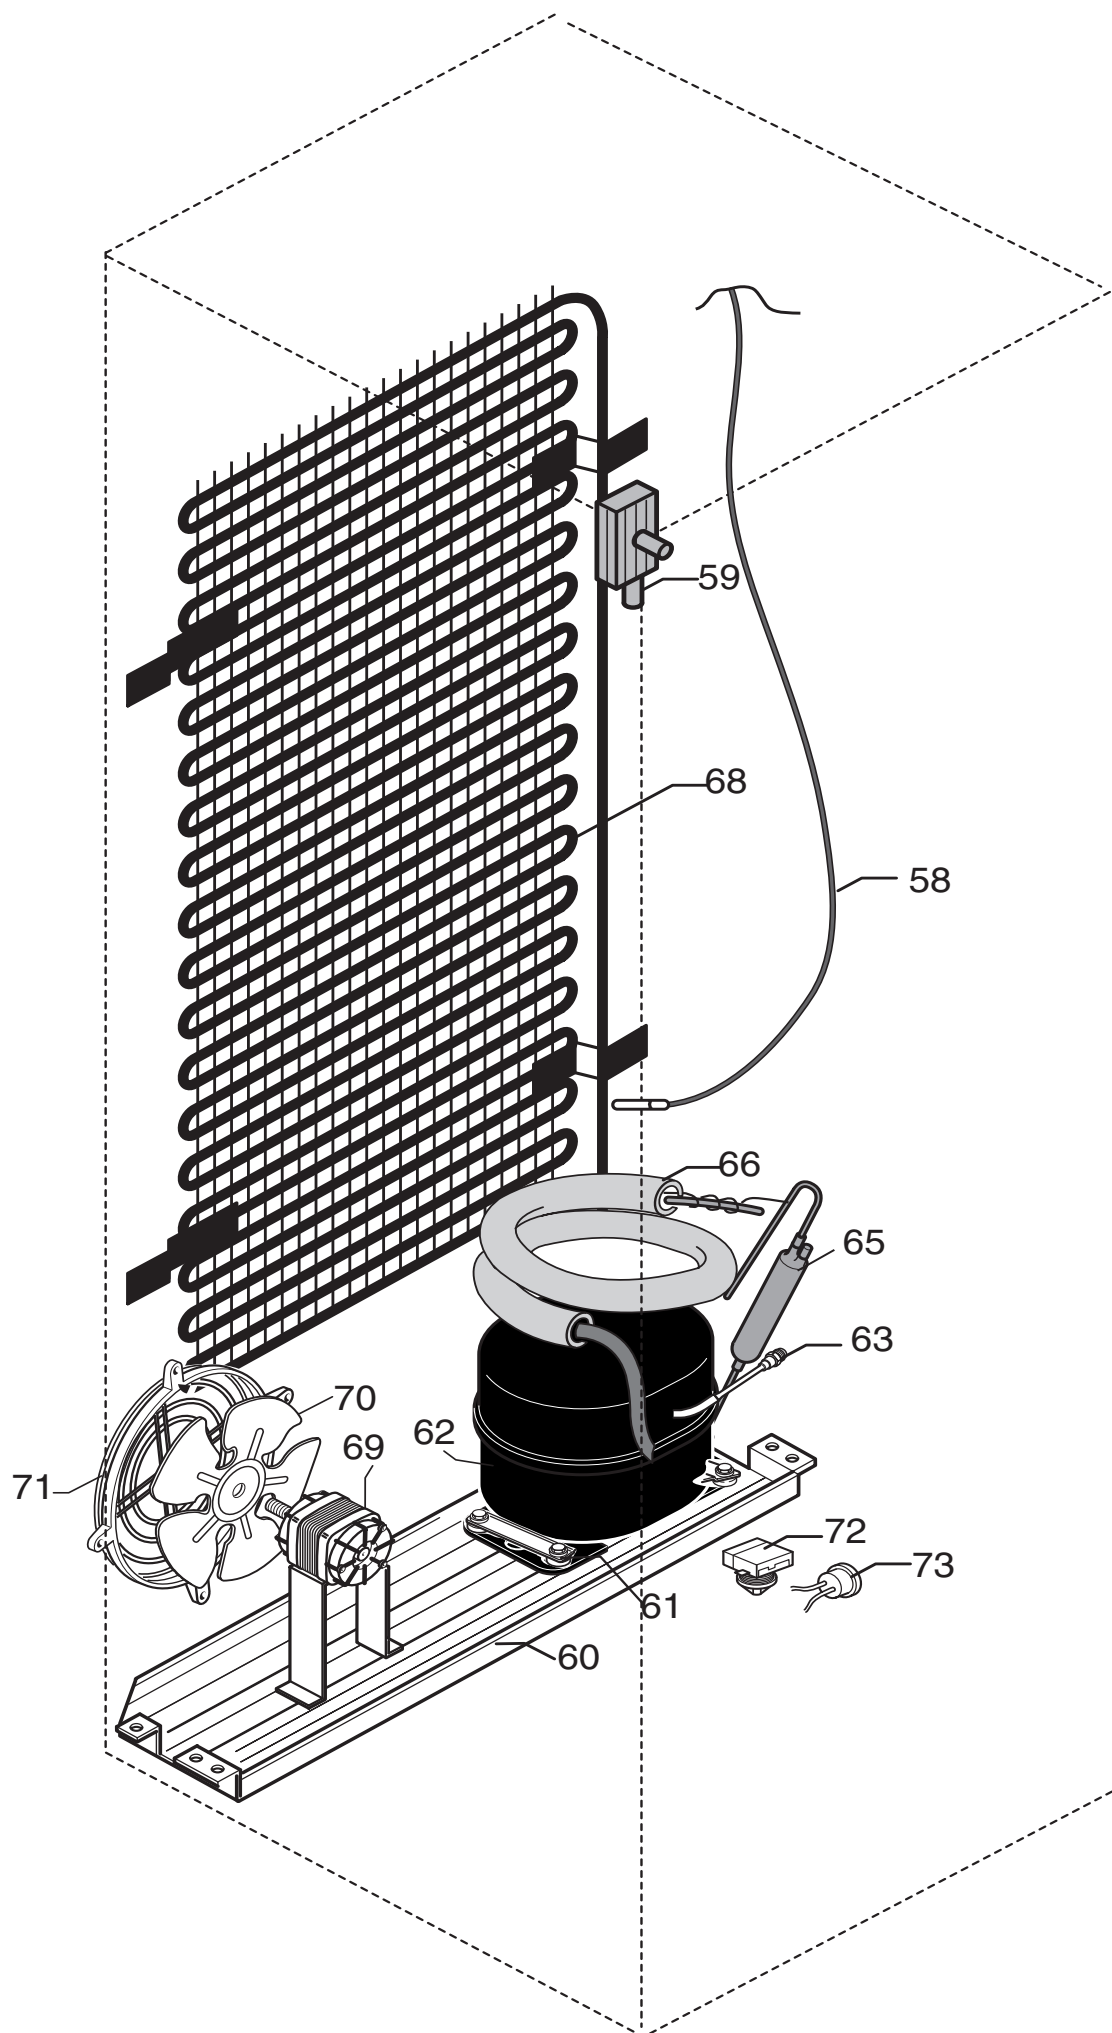

* Componenti disponibili a richiesta
 * Component available upon request

Pos	Code	Descrizione	Description	Ref. / Notes
1	0A9548	Staffa superiore	Upper bracket	a,b,p,v,x,z,h1,r1,a2
1	0A9266	Staffa superiore	Upper bracket	c,f,g,l,m,n,q,s,t,w,a1,b1,c1,a3
1	099245	Staffa superiore	Upper bracket	d,m1,s1
2	0A9549	Staffa inferiore	Lower bracket	
*	094560	Piastra cerniera	Plate for hinge	
3	082962	Perno	Pin	
4	082964	Boccola inferiore	Lower bush	
5	091346	Dado	Nut	
6	083079	Piedino	Foot	a,b,d,o,p,r,u,v,x,y,z,a2
6a	089140	Piedino regolabile in altezza	Height-adjustable foot	c,a,w,a1,b1,c1
7	084211	Ruota DERBY	Wheel DERBY	a,b,d,h until 41.2016
*	095090	Ruota TENTE	Wheel TENTE	a,b,d,o,p,r,u,v,x,y,z,a2 from 42.2016
8	0A9541	Porta (white)manigli.schiu	Door (white)foamed handle	a,b,l until 2013/03
8	876719610	Porta (white) senza manig.	Door (white)external handle	a,b,l,p,r,v,x,z,a2 from 2013/04 up to 2014/48.
8	097098	Porta (white) senza manig.	Door (white)external handle	a,b,l,p,r,v,x,z,a2 from 2014/49.
8	085695	Porta (aisi 430) manigli.schiu.	Door (aisi 430) foamed handle	c,f,g,l until ser.3030
8	093796	Porta (aisi 430) senza manig.	Door (aisi 430) external handle	c,f,g,l,m,n,q,s,t,w,a1,a3 from ser.3040 - up to ser 4491
8	094548	Porta (aisi 430) senza manig.	Door (aisi 430) external handle	c,f,g,l,m,n,q,s,t,w,a1,a3 from ser 4501 - up to ser 5351
8	095489	Porta (aisi 430) senza manig.	Door (aisi 430) external handle	c,f,g,l,m,n,q,s,t,w,a1,b1,c1,a3, - from ser 5361
8	094471	Porta Vetro	Glass door	d,o,u,y
9	085719	Guarnizione porta	Door gasket	a,b,c,f,g,l,m,n,p,q,r, s,t,v,w,x,z,a1, b1,a2,a3 up to 2015/03
9	094399	Guarnizione porta	Door gasket	a,b,c,f,g,l,m,n,p,q,r,s,t,v,w,x,z,a1, b1,c1,d1,e1,n1,o1,p1,q1,t1,a2,a3, from 2015/04
9	092268	Guarnizione porta	Door gasket	d,o,u,y
10	0A9096	Boccola per staffa	Bush	
11	0A9092	Boccola elicoidale	Upper bush with pin	a,b,c,f,g,l,m,n,p,q,r,s,t,v,w,x,z,a1, b1,c1,a2,a3
11	082965	Boccola elicoidale	Upper bush with pin	d,o,u,y
12	092266	Cruscotto con serratura	Control panel + lock	a,b,d,h up to 4491
12	850R17801	Cruscotto	Control panel	a,b,d,h from 4501 up to 7381 except for y,z,a1,a2
12	095608	Cruscotto	Control panel	a,b,d,o,p,r,u,v,x from 7391
12	092269	Cruscotto con serratura	Control panel + lock	c,f,g,l up to 4491
12	850R17601	Cruscotto	Control panel	c,f,g,l from 4501 up to 7381 except for a1
12	096417	Cruscotto	Control panel	c,f,g,m,n,q,s,t,w,b1,c1,a3 from 7391
13	093797	Maniglia acciaio	Stainless steel handle	a,b,c,f,l,n,p,q,r,t,v,w,x,z,a1, b1,c1,a2,a3 from 2010/04
14	0A8655	Serratura	Lock	
15	099623	Particolare per serratura	Lock accessory	Up to 2022/09
15	504R36700	Particolare per serratura	Lock accessory	From 2022/10
16	092255	Termoregolatore (by Carel)	Termoregulator (by Carel)	to be set
17	099991	Cavo alimentazione	Power supply cable	b,c,d,o,q,r,u,w,x,y,a1,a2,a3,c1 always
17	099991	Cavo alimentazione	Power supply cable	f, g up to 6061
17	099991	Cavo alimentazione	Power supply cable	h up to 5231
17	0C2193	Cavo alimentazione	Power supply cable	a,l,m,n,p,s,t,v,z,b1 always
17	0C2193	Cavo alimentazione	Power supply cable	f,g, from 6071
17	0C2193	Cavo alimentazione	Power supply cable	h from 5241