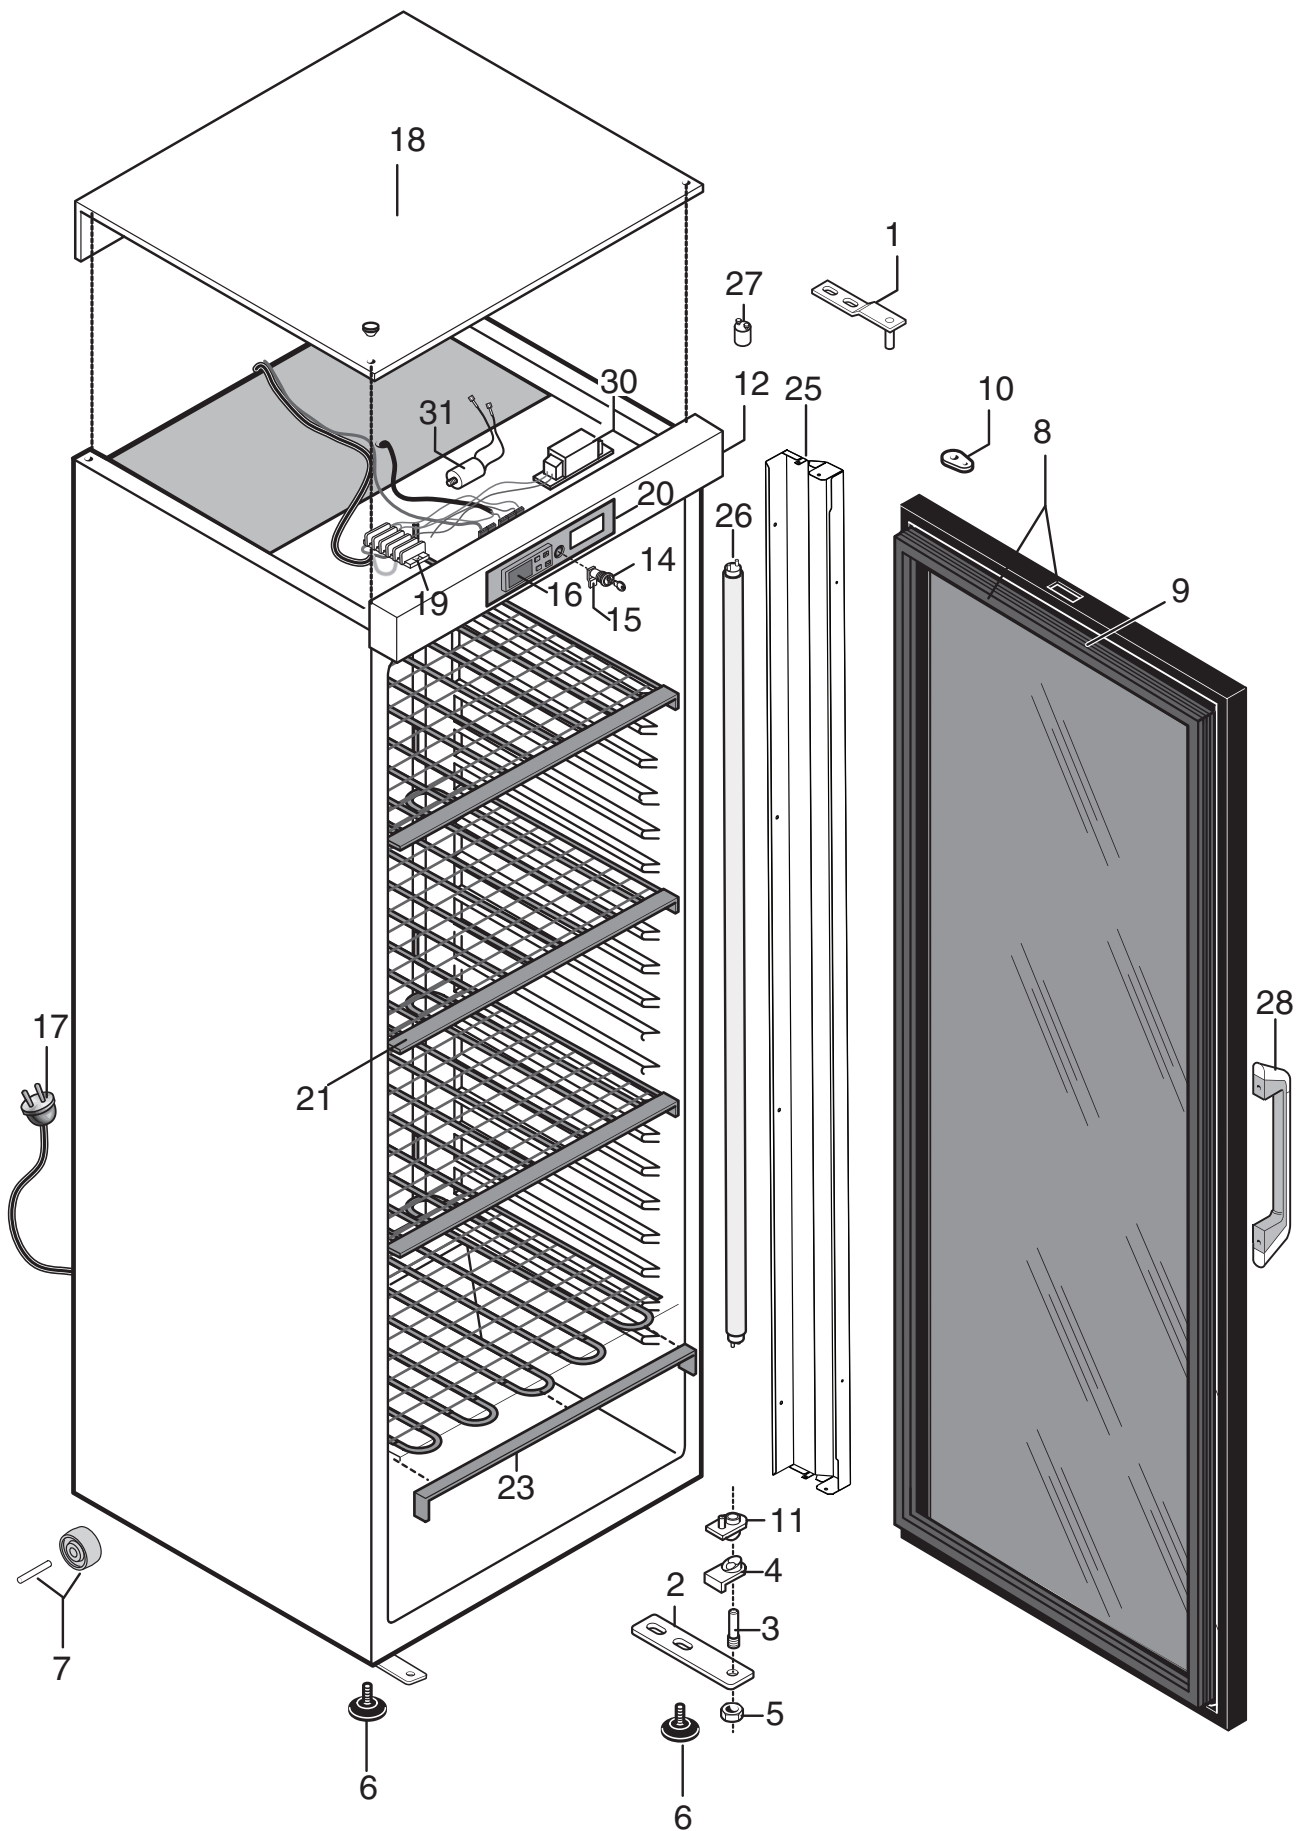

* Componenti disponibili a richiesta
 * Component available upon request

Pos	Code	Descrizione	Description	Ref. / Notes
1	0A9548	Staffa superiore	Upper bracket	a,b,p,v,x,z,h1,r1,a2
1	0A9266	Staffa superiore	Upper bracket	c,f,g,l,m,n,q,s,t,w,a1,b1,c1,a3
1	099245	Staffa superiore	Upper bracket	d,m1,s1
2	0A9549	Staffa inferiore	Lower bracket	
*	094560	Piastra cerniera	Plate for hinge	
3	082962	Perno	Pin	
4	082964	Boccola inferiore	Lower bush	
5	091346	Dado	Nut	
6	083079	Piedino	Foot	a,b,d,o,p,r,u,v,x,y,z,a2
6a	089140	Piedino regolabile in altezza	Height-adjustable foot	c,a,w,a1,b1,c1
7	084211	Ruota DERBY	Wheel DERBY	a,b,d,h until 41.2016
*	095090	Ruota TENTE	Wheel TENTE	a,b,d,o,p,r,u,v,x,y,z,a2 from 42.2016
8	0A9541	Porta (white)manigli.schiu	Door (white)foamed handle	a,b,l until 2013/03
8	876719610	Porta (white) senza manig.	Door (white)external handle	a,b,l,p,r,v,x,z,a2 from 2013/04 up to 2014/48.
8	097098	Porta (white) senza manig.	Door (white)external handle	a,b,l,p,r,v,x,z,a2 from 2014/49.
8	085695	Porta (aisi 430) manigli.schiu.	Door (aisi 430) foamed handle	c,f,g,l until ser.3030
8	093796	Porta (aisi 430) senza manig.	Door (aisi 430) external handle	c,f,g,l,m,n,q,s,t,w,a1,a3 from ser.3040 - up to ser 4491
8	094548	Porta (aisi 430) senza manig.	Door (aisi 430) external handle	c,f,g,l,m,n,q,s,t,w,a1,a3 from ser 4501 - up to ser 5351
8	095489	Porta (aisi 430) senza manig.	Door (aisi 430) external handle	c,f,g,l,m,n,q,s,t,w,a1,b1,c1,a3, - from ser 5361
8	094471	Porta Vetro	Glass door	d,o,u,y
9	085719	Guarnizione porta	Door gasket	a,b,c,f,g,l,m,n,p,q,r, s,t,v,w,x,z,a1, b1,a2,a3 up to 2015/03
9	094399	Guarnizione porta	Door gasket	a,b,c,f,g,l,m,n,p,q,r,s,t,v,w,x,z,a1, b1,c1,d1,e1,n1,o1,p1,q1,t1,a2,a3, from 2015/04
9	092268	Guarnizione porta	Door gasket	d,o,u,y
10	0A9096	Boccola per staffa	Bush	
11	0A9092	Boccola elicoidale	Upper bush with pin	a,b,c,f,g,l,m,n,p,q,r,s,t,v,w,x,z,a1, b1,c1,a2,a3
11	082965	Boccola elicoidale	Upper bush with pin	d,o,u,y
12	092266	Cruscotto con serratura	Control panel + lock	a,b,d,h up to 4491
12	850R17801	Cruscotto	Control panel	a,b,d,h from 4501 up to 7381 except for y,z,a1,a2
12	095608	Cruscotto	Control panel	a,b,d,o,p,r,u,v,x from 7391
12	092269	Cruscotto con serratura	Control panel + lock	c,f,g,l up to 4491
12	850R17601	Cruscotto	Control panel	c,f,g,l from 4501 up to 7381 except for a1
12	096417	Cruscotto	Control panel	c,f,g,m,n,q,s,t,w,b1,c1,a3 from 7391
13	093797	Maniglia acciaio	Stainless steel handle	a,b,c,f,l,n,p,q,r,t,v,w,x,z,a1, b1,c1,a2,a3 from 2010/04
14	0A8655	Serratura	Lock	
15	099623	Particolare per serratura	Lock accessory	Up to 2022/09
15	504R36700	Particolare per serratura	Lock accessory	From 2022/10
16	092255	Termoregolatore (by Carel)	Termoregulator (by Carel)	to be set
17	099991	Cavo alimentazione	Power supply cable	b,c,d,o,q,r,u,w,x,y,a1,a2,a3,c1 always
17	099991	Cavo alimentazione	Power supply cable	f, g up to 6061
17	099991	Cavo alimentazione	Power supply cable	h up to 5231
17	0C2193	Cavo alimentazione	Power supply cable	a,l,m,n,p,s,t,v,z,b1 always
17	0C2193	Cavo alimentazione	Power supply cable	f,g, from 6071
17	0C2193	Cavo alimentazione	Power supply cable	h from 5241