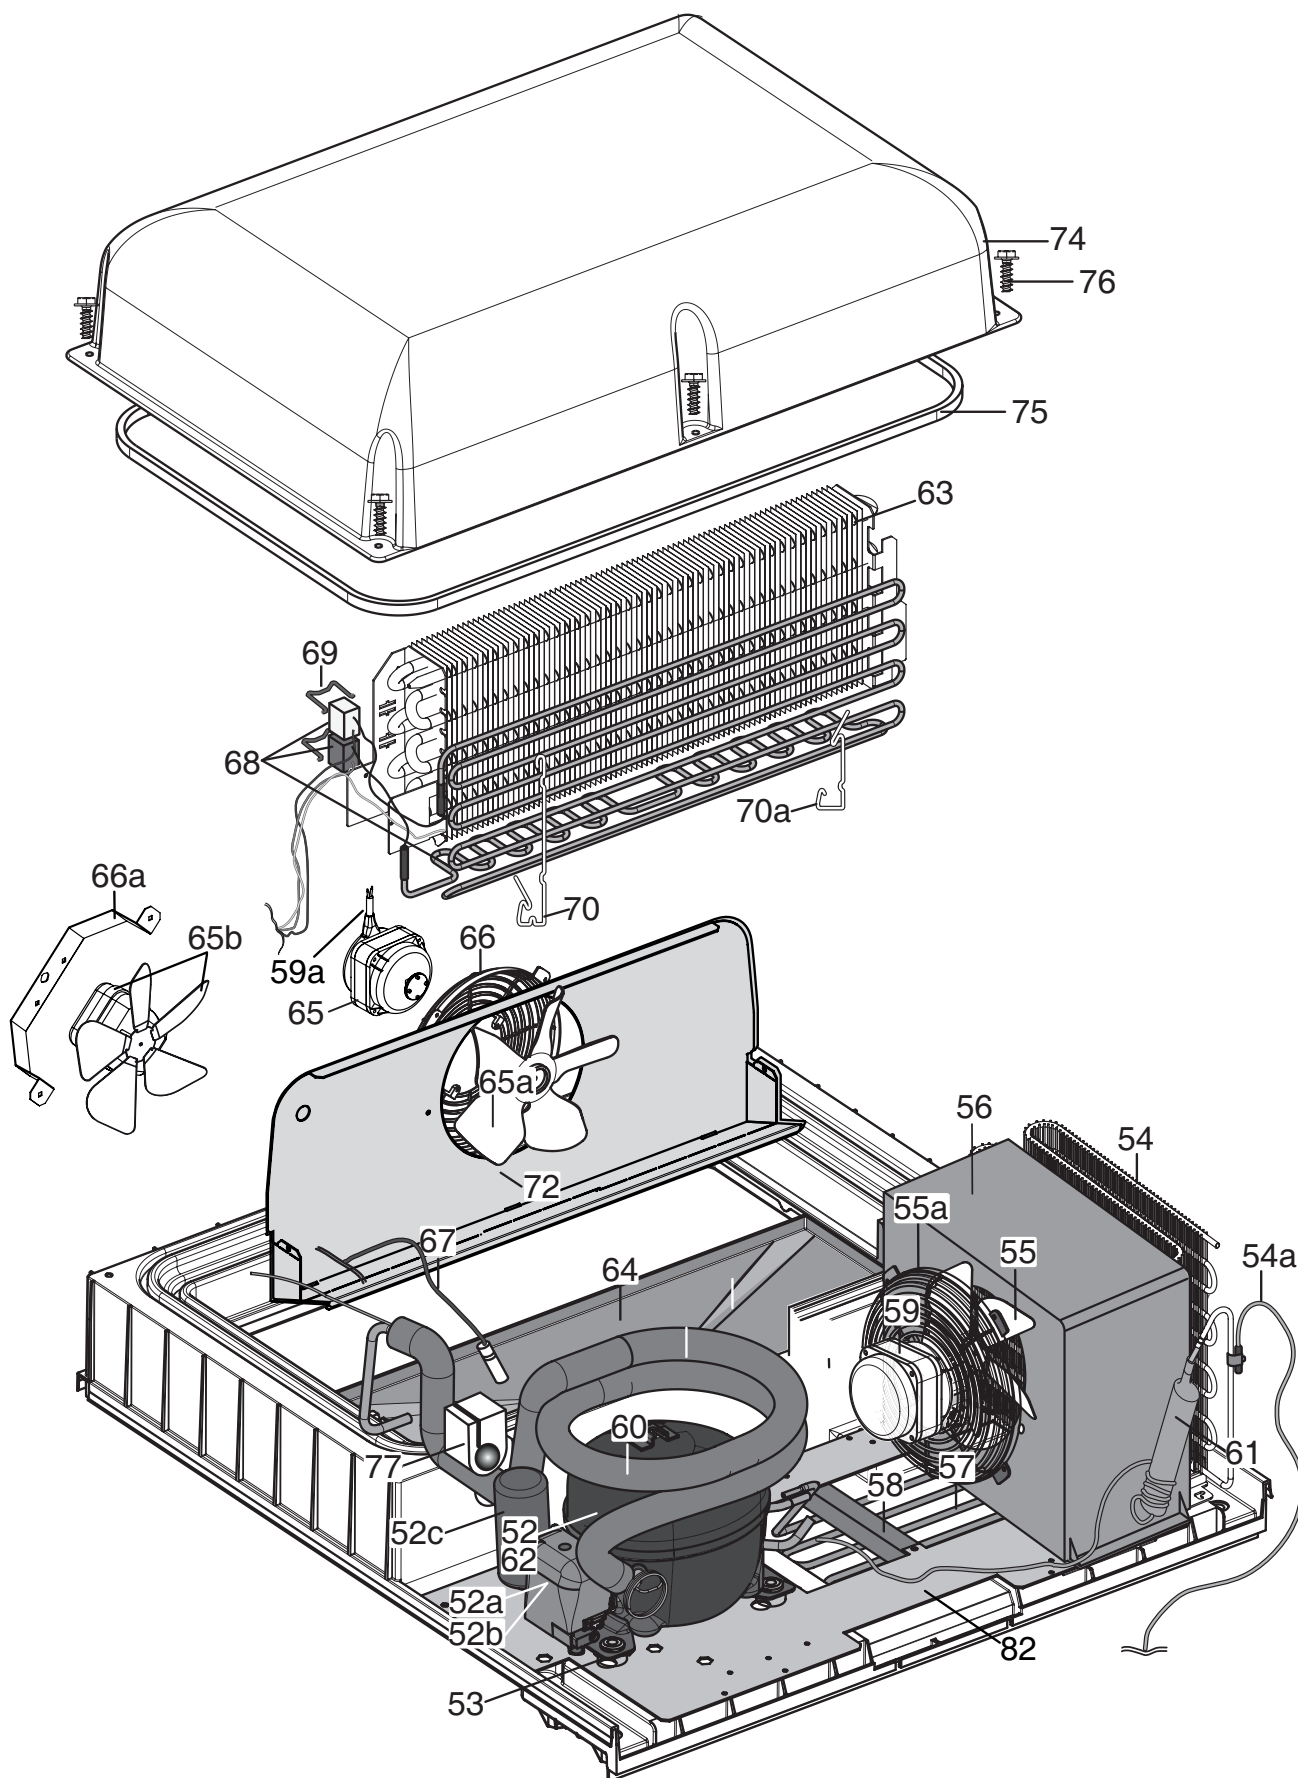

COOLING UNIT ASSEMBLY for full door from 2021/38