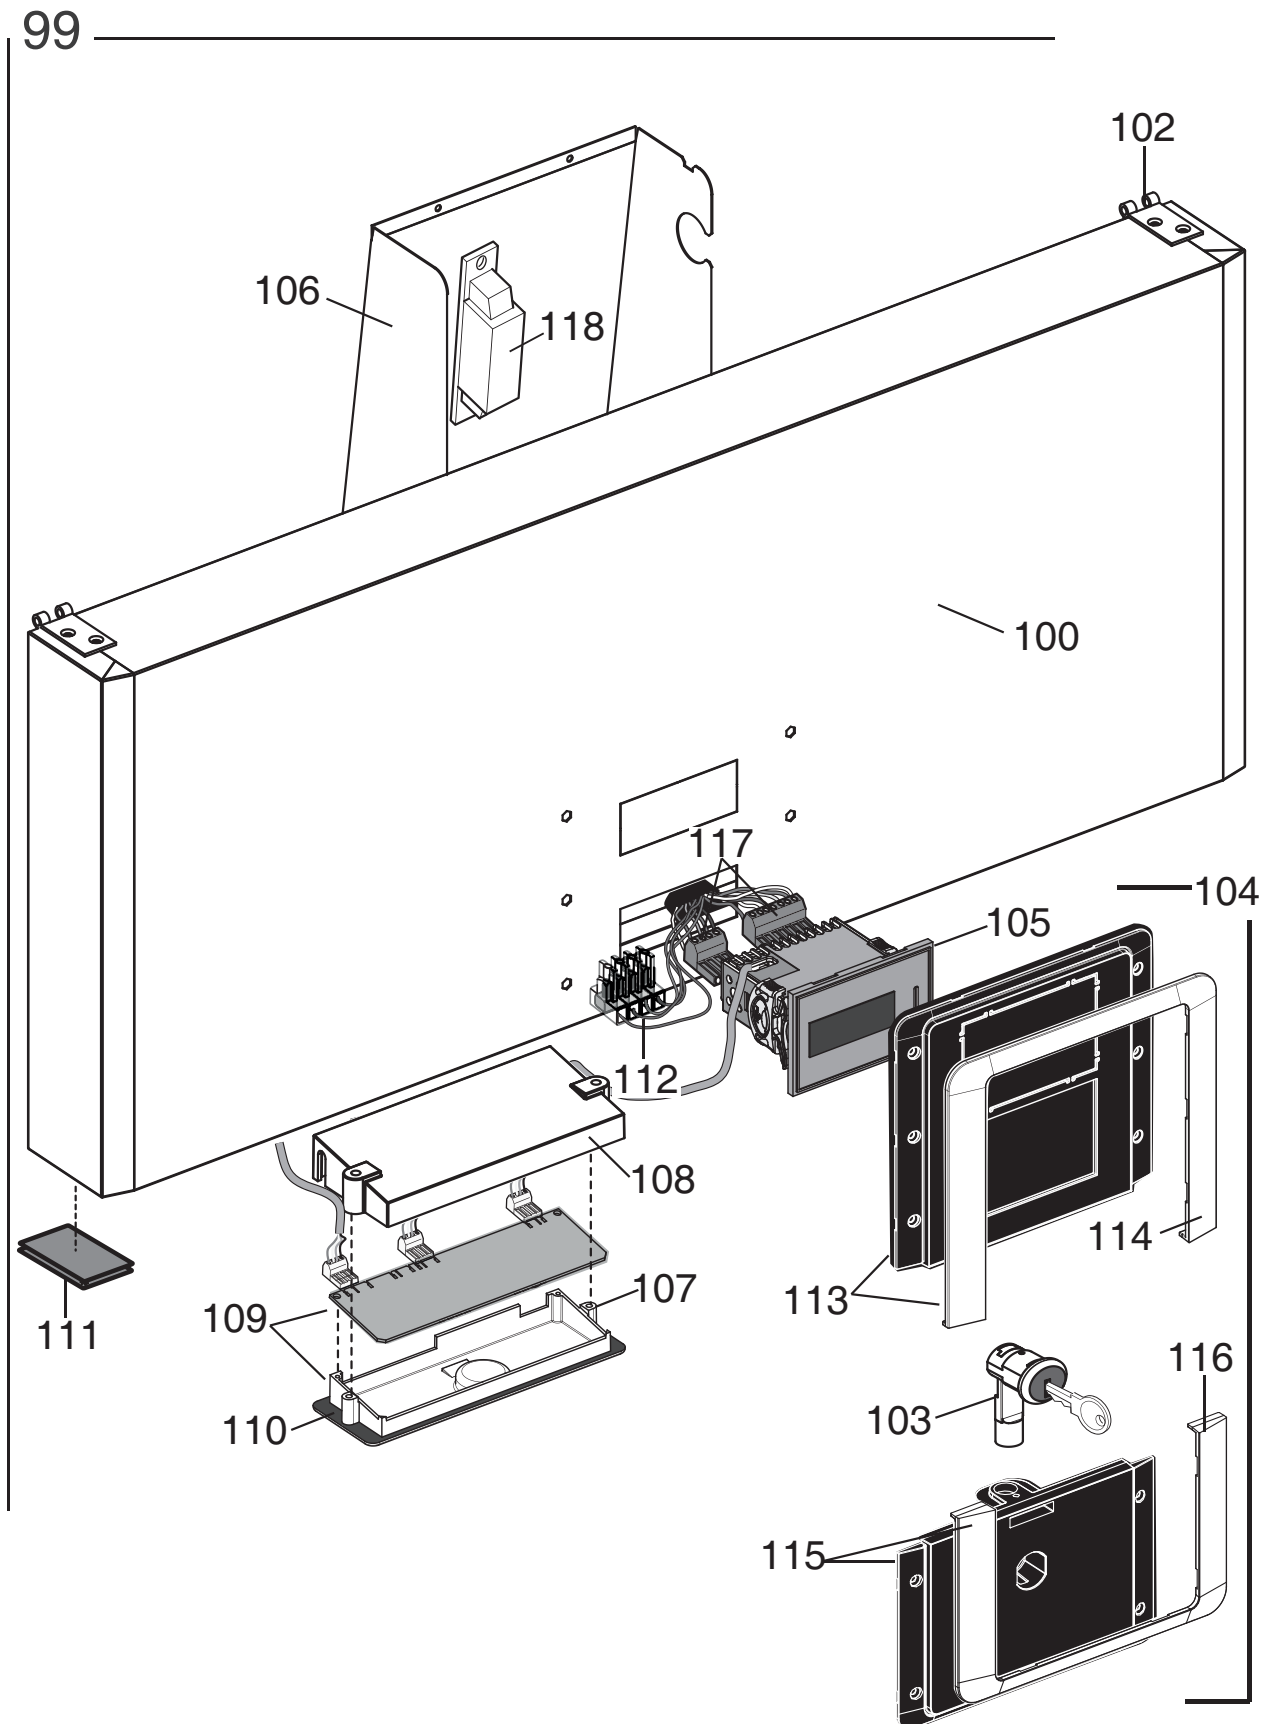

CONTROL PANEL

for glass door always and full door up to 2021/37