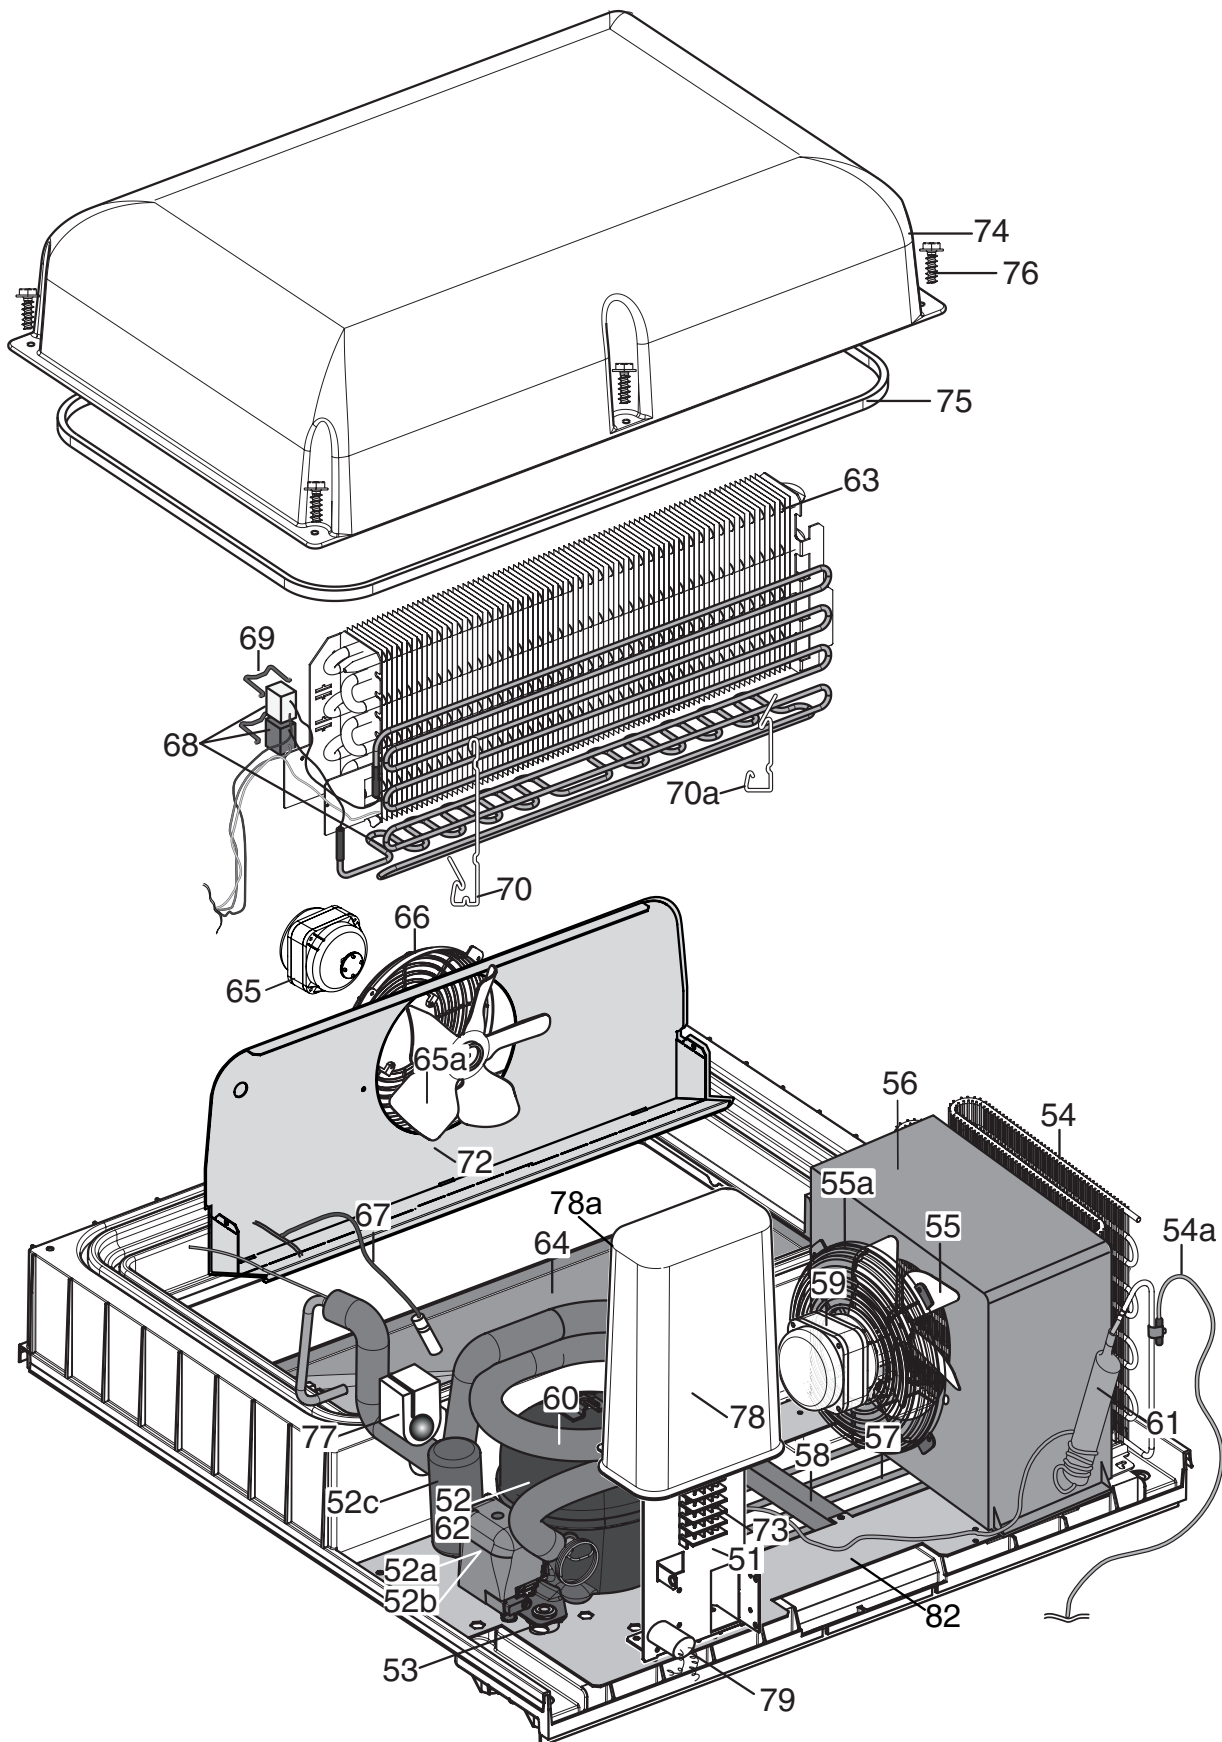

COOLING UNIT ASSEMBLY

for glass door always and full door up to 2021/37