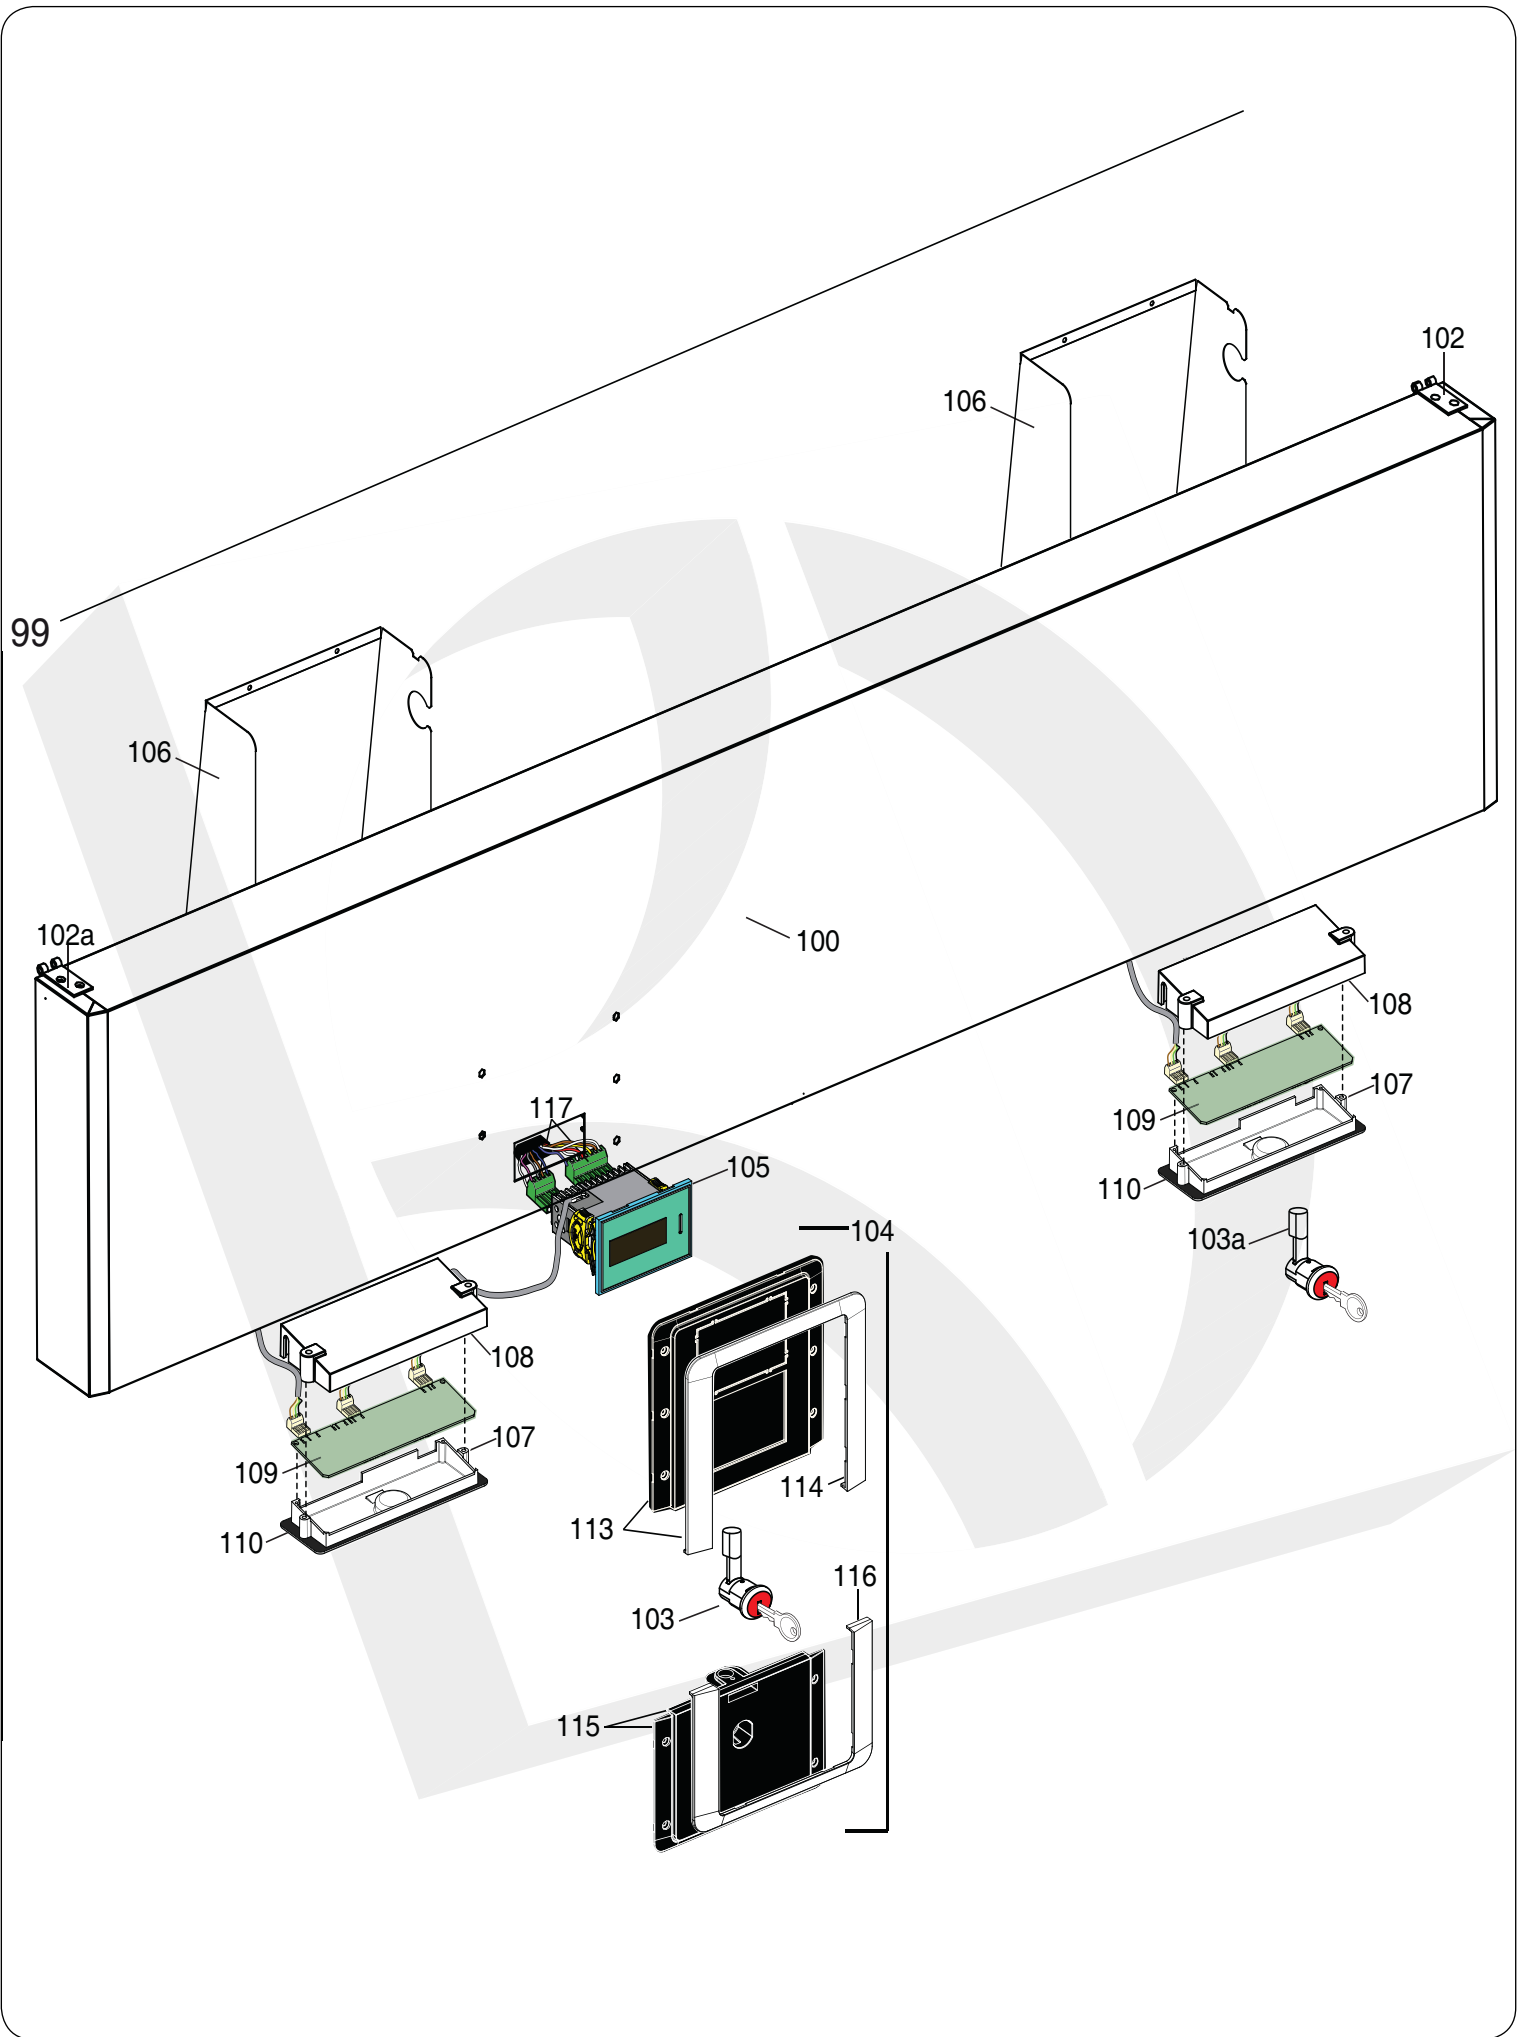

PNC	Ref.	PNC	Ref.	PNC	Ref.	PNC	Ref.	PNC	Ref.	PNC	Ref.	PNC	Ref.	PNC	Ref.
727264	a	110131	b	728654	c	727350	d	728728	e						

Pos	Spare parts code	Factory code	Descrizione	Description	Ref - Note
1	093243	541R05001	Piedino	Foot	
2	093245	217555204	Vite per plastica per piedino	Screw (use by fix foot)	
3	093246	518708601	Vite m8x20 per fiss. staffa sup/inf	Screw m8X20 (use by fix bracket)	
4	093394	502R17500	Staffa supporto fianchi	Side support	
6	093355	501R36201	Cremagliera anteriore/posteriore	Front and Back Rack	
7	093358	501R48000	Guida Sx	Left support	
8	093359	501R48200	Guida Dx	Right support	
9	093252	514R10600	Griglia 2/1 rilsan	Grid 2/1rilsan	a,b,d,e
9	093360	514R10700	Griglia 2/1 aisi 304	Grid 2/1 aisi 304	c
9a	093397	514R11701	Griglia centrale	Central grid rilsan	a,b,d,e
9a	093397	514R11801	Griglia centrale 304	Central grid 304	c
10	093253	514R12200	Griglia di fondo rilsan	Bottom grid rilsan	a,b,d,e
10	093296	514R12100	Griglia di fondo aisi 304	Bottom grid aisi 304	c
10a	081823	544701300	Piletta di scarico	Drain pipe	up to 235070..(2012)
10a	093714	546R26000	Piletta di scarico	Drain pipe	from to 236100..(2012)
10b	085535	545733700	Tappo per piletta	Drain pipe plug	
10c	081797	544701400	Controdado per piletta	Drain pipe nut	
11	093497	501R61700	Supporto centrale post. cremagliere	Central back rack rupport	
12	093545	832R09202	Cornice orrizzontale	Orrizzontal frame	
12a	093255	832R09101	Cornice verticale	Vertical frame	
12b	093399	832R09401	Cornice verticale montante	Vertical frame central support	
13	093429	617R07200	Cavo riscaldante cornice 11,58 W	Heating cable frame 11,58 W	
13a	093419	617R07000	Cavo riscaldante cornice 6,39W	Heating cable frame 6,39W	
14	093478	835R27201	Porta con guarn. cern.e masch. sx	Gasket, hinge, template and door (left)	
14a	*	835R27301	Porta con guarnizione e cerniere dx	Gasket, hinge and door (right)	
15	093477	835R27601	Porta sx per mascherina	Door (left) for template	
15a	093587	835R27700	Porta dx	Door (right)	
16	093257	548R06802	Guarnizione porta pv/pc	Gasket door (gl/fl)	
17	082219	835704001	Cerniera porta	Hinge door	
18	081654	544700601	Boccola per porta	Door bush	
19	093341	833R21600	Staffa inferiore porta	Lower stirrup door	
20	082257	505723801	Staffa superiore porta	Upper stirrup door	
21	093271	541R05300	Tappo per cerniere	Hole hinge plug	
51	*	501R66800	Supporto impianto elettrico	Electrical wiring support	
52	093607	501R63701	Sgocciolatoio	Drainer	
53	093605	617R07901	Resistenza evaporazione 100W	Water evaporation heating element	
54	093606	501R63601	Baccinella evaporazione	Water condensation basin	
55	093604	514R13101	Griglia protezione resistenza	Protection grid	
56	087333	646740901	Valvola termostatica (404A)	Thermostatic Valve (404A)	
56a	089614	565717600	Isolante per valvola	Valve insulation	
57	090229	525719000	Filtro meccanico a rete	Filter	
58	093435	646R10501	Valvola solenoide	Solenoid valve