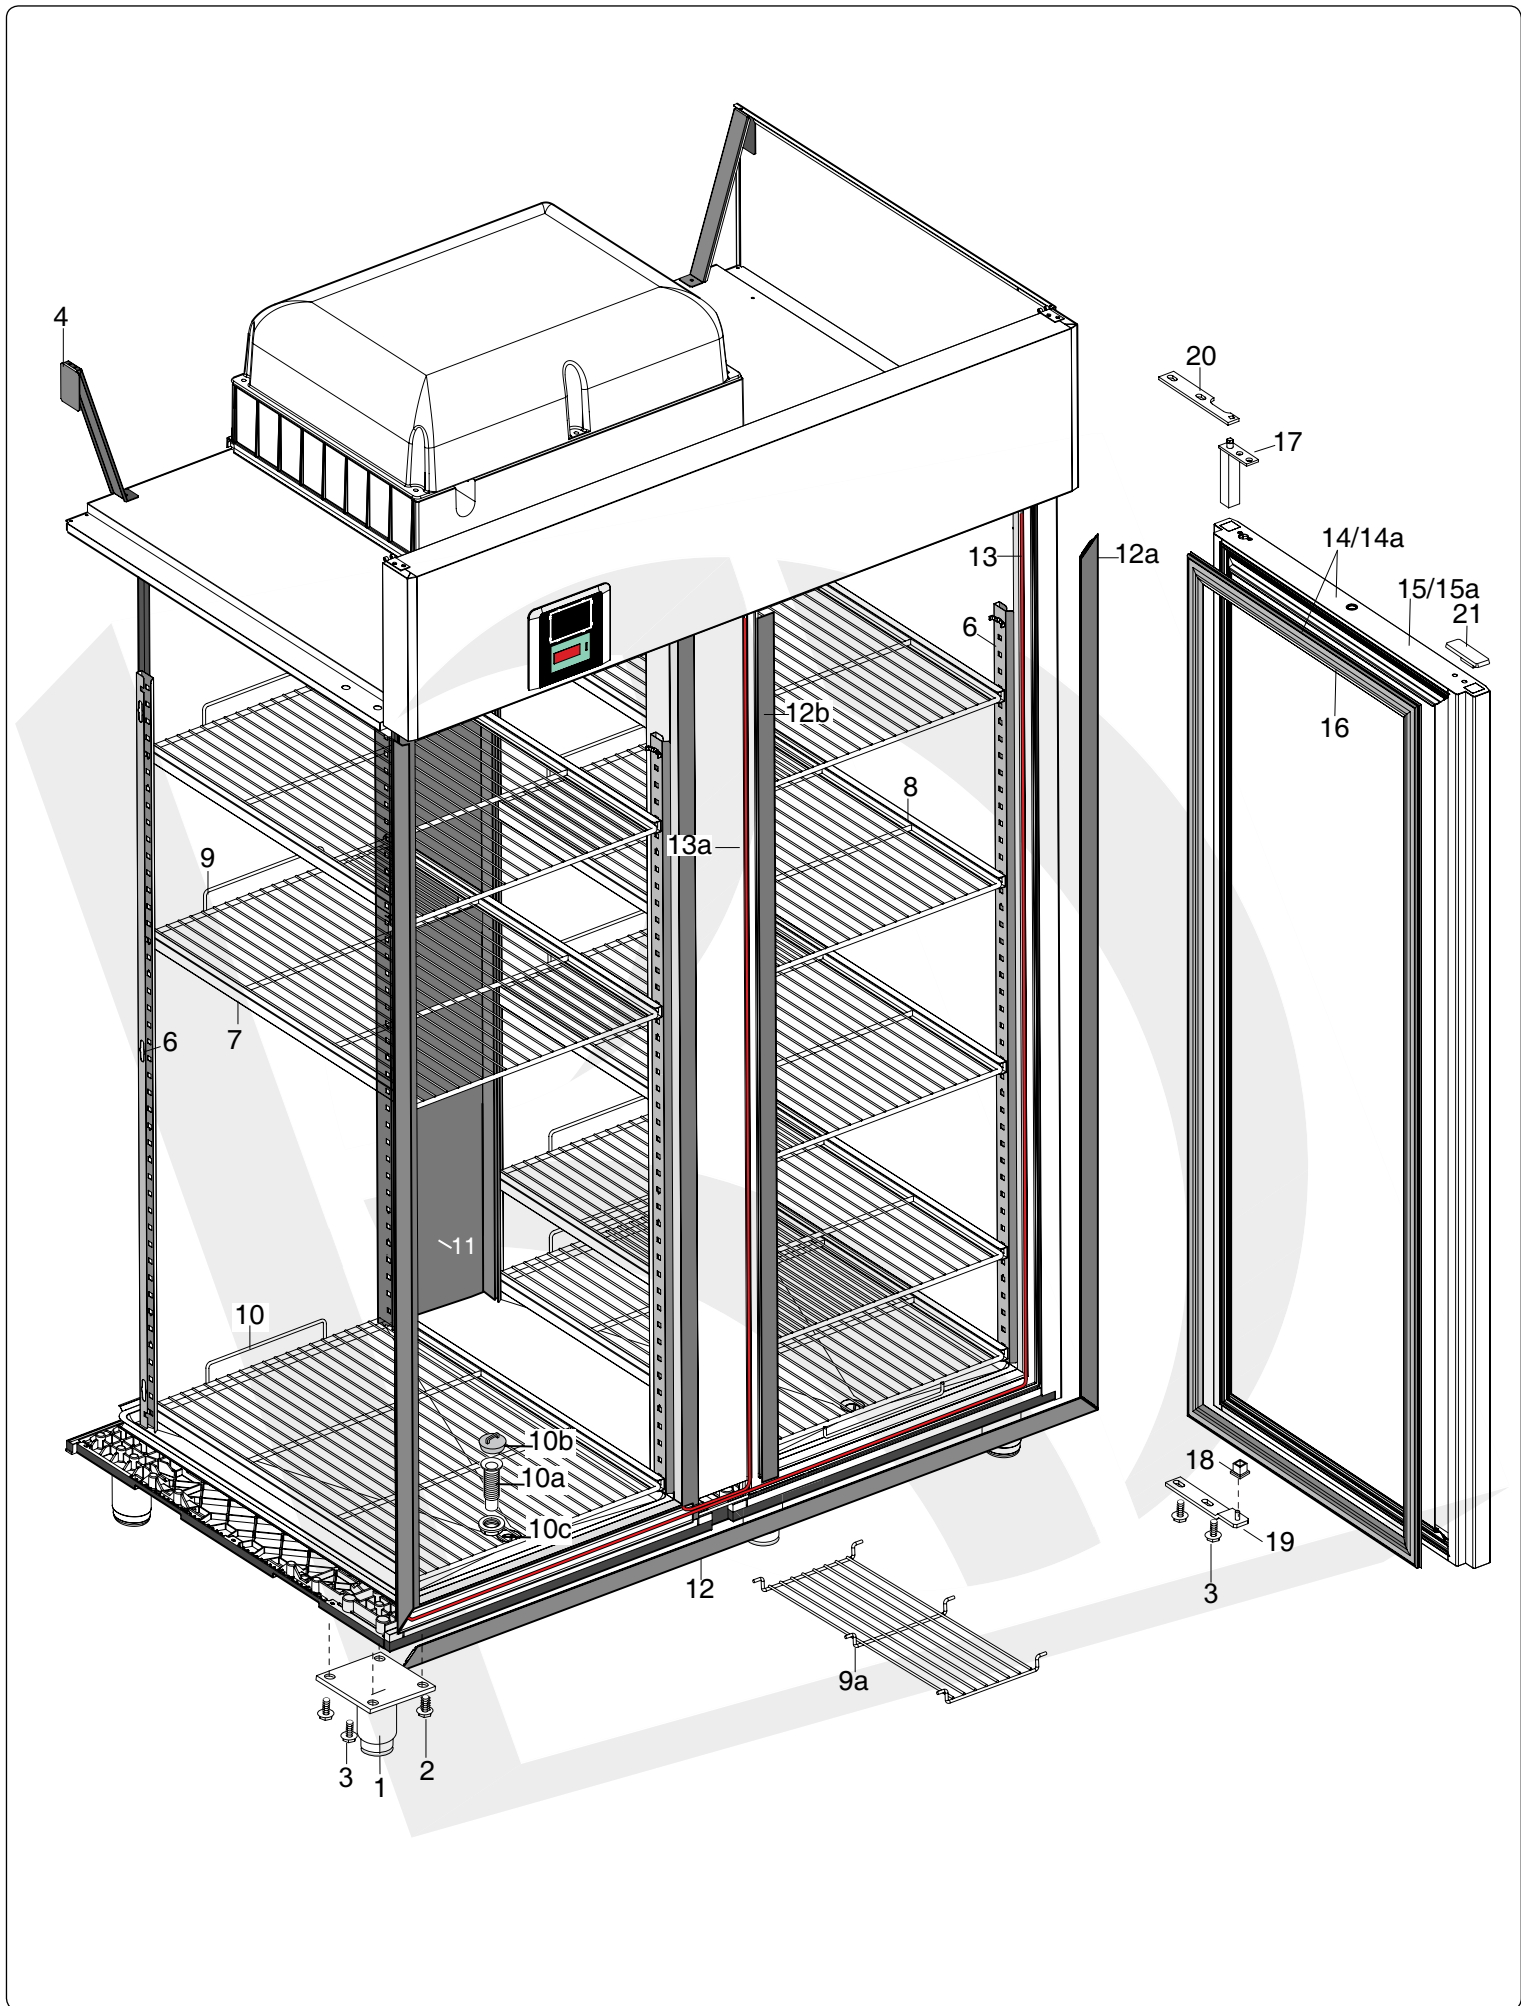

CABINETS PREMIUM

Remote

PNC	Avv.	Model	Ref.	Page
110131	15/15	FV 2M -2/+10 FULL 304/304 REMOTO ZAN	b	2, 3, 4
727264	15/15	FV 2M -2/+10 REMOTO ELUX	a	2, 3, 4
727350	15/15	FV 2M -2/+10 REMOTO ELUX UK	d	2, 3, 4
728654	15/15	FV 2M -2/+10 REMOTO ALPEN	c	2, 3, 4
728728	10/10	FV 2M -2/+10 REMOTO ALPEN UK	e	2, 3, 4

Note:

From November 2014 the component on page 5-6 (pos.58 and 65) has been updated

Pag.	Index	Indice
2	Cabinet and door	Armadio e porta
3	Cooling unit assembly	Gruppo refrigerante
4	Control panel	Pannello comandi
5,6,7	Spare parts list	Lista ricambi

PNC	Ref.	PNC	Ref.	PNC	Ref.	PNC	Ref.	PNC	Ref.	PNC	Ref.	PNC	Ref.	PNC	Ref.
727264	a	110131	b	728654	c	727350	d	728728	e						

Pos	Spare parts code	Factory code	Descrizione	Description	Ref - Note
114	*	546R20100	Cornice mascherina cruscotto Z/Apx	Template frame for panel Z/Apx	b,c,e
115	*	855R10500	Ass. mascherina porta Elux	Assembled template door Elux	a,d
115	*	855R10600	Ass. mascherina porta Zan	Assembled template door Zan	b
115	*	855R10700	Ass. mascherina porta Apx	Assembled template door Apx	c,e
116	*	546R20200	Cornice mascherina porta Elux	Control door frame Elux	a,d
116	*	546R20300	Cornice mascherina porta Z/Apx	Control door frame Z/Apx	b,c,e
*	093491	217541085	Vite per fissaggio mascherina M3x8	Screws M3X8 for control door/panel	
117	092663	639R06800	Connettore dritto 3 vie	Connector 3 ways right	
117	092335	639R06900	Connettore dritto 7 vie	Connector 7 ways right	
117	099740	639730200	Connettore 90° 7 vie	Connector 7 ways 90°	
117	099741	639735900	Connettore 90° 5 vie	Connector 5 ways 90°	
117	088998	639722900	Connettore 90° 3 vie	Connector 3 ways 90°	
117	099743	*	Connettore 90° 3 vie piccolo	Connector 3 ways 90° small	
117	099742	639722800	Connettore 90° 2 vie	Connector 2 ways 90°	
117	091682	639R04400	Connettore 90° 4 vie	Connector 4 ways 90°	
117	091684	639R405	Connettore 90° 5 vie	Connector 5 ways 90°	
*	093180	639R09600	Convertitore spina UK	UK plug converter	d,e