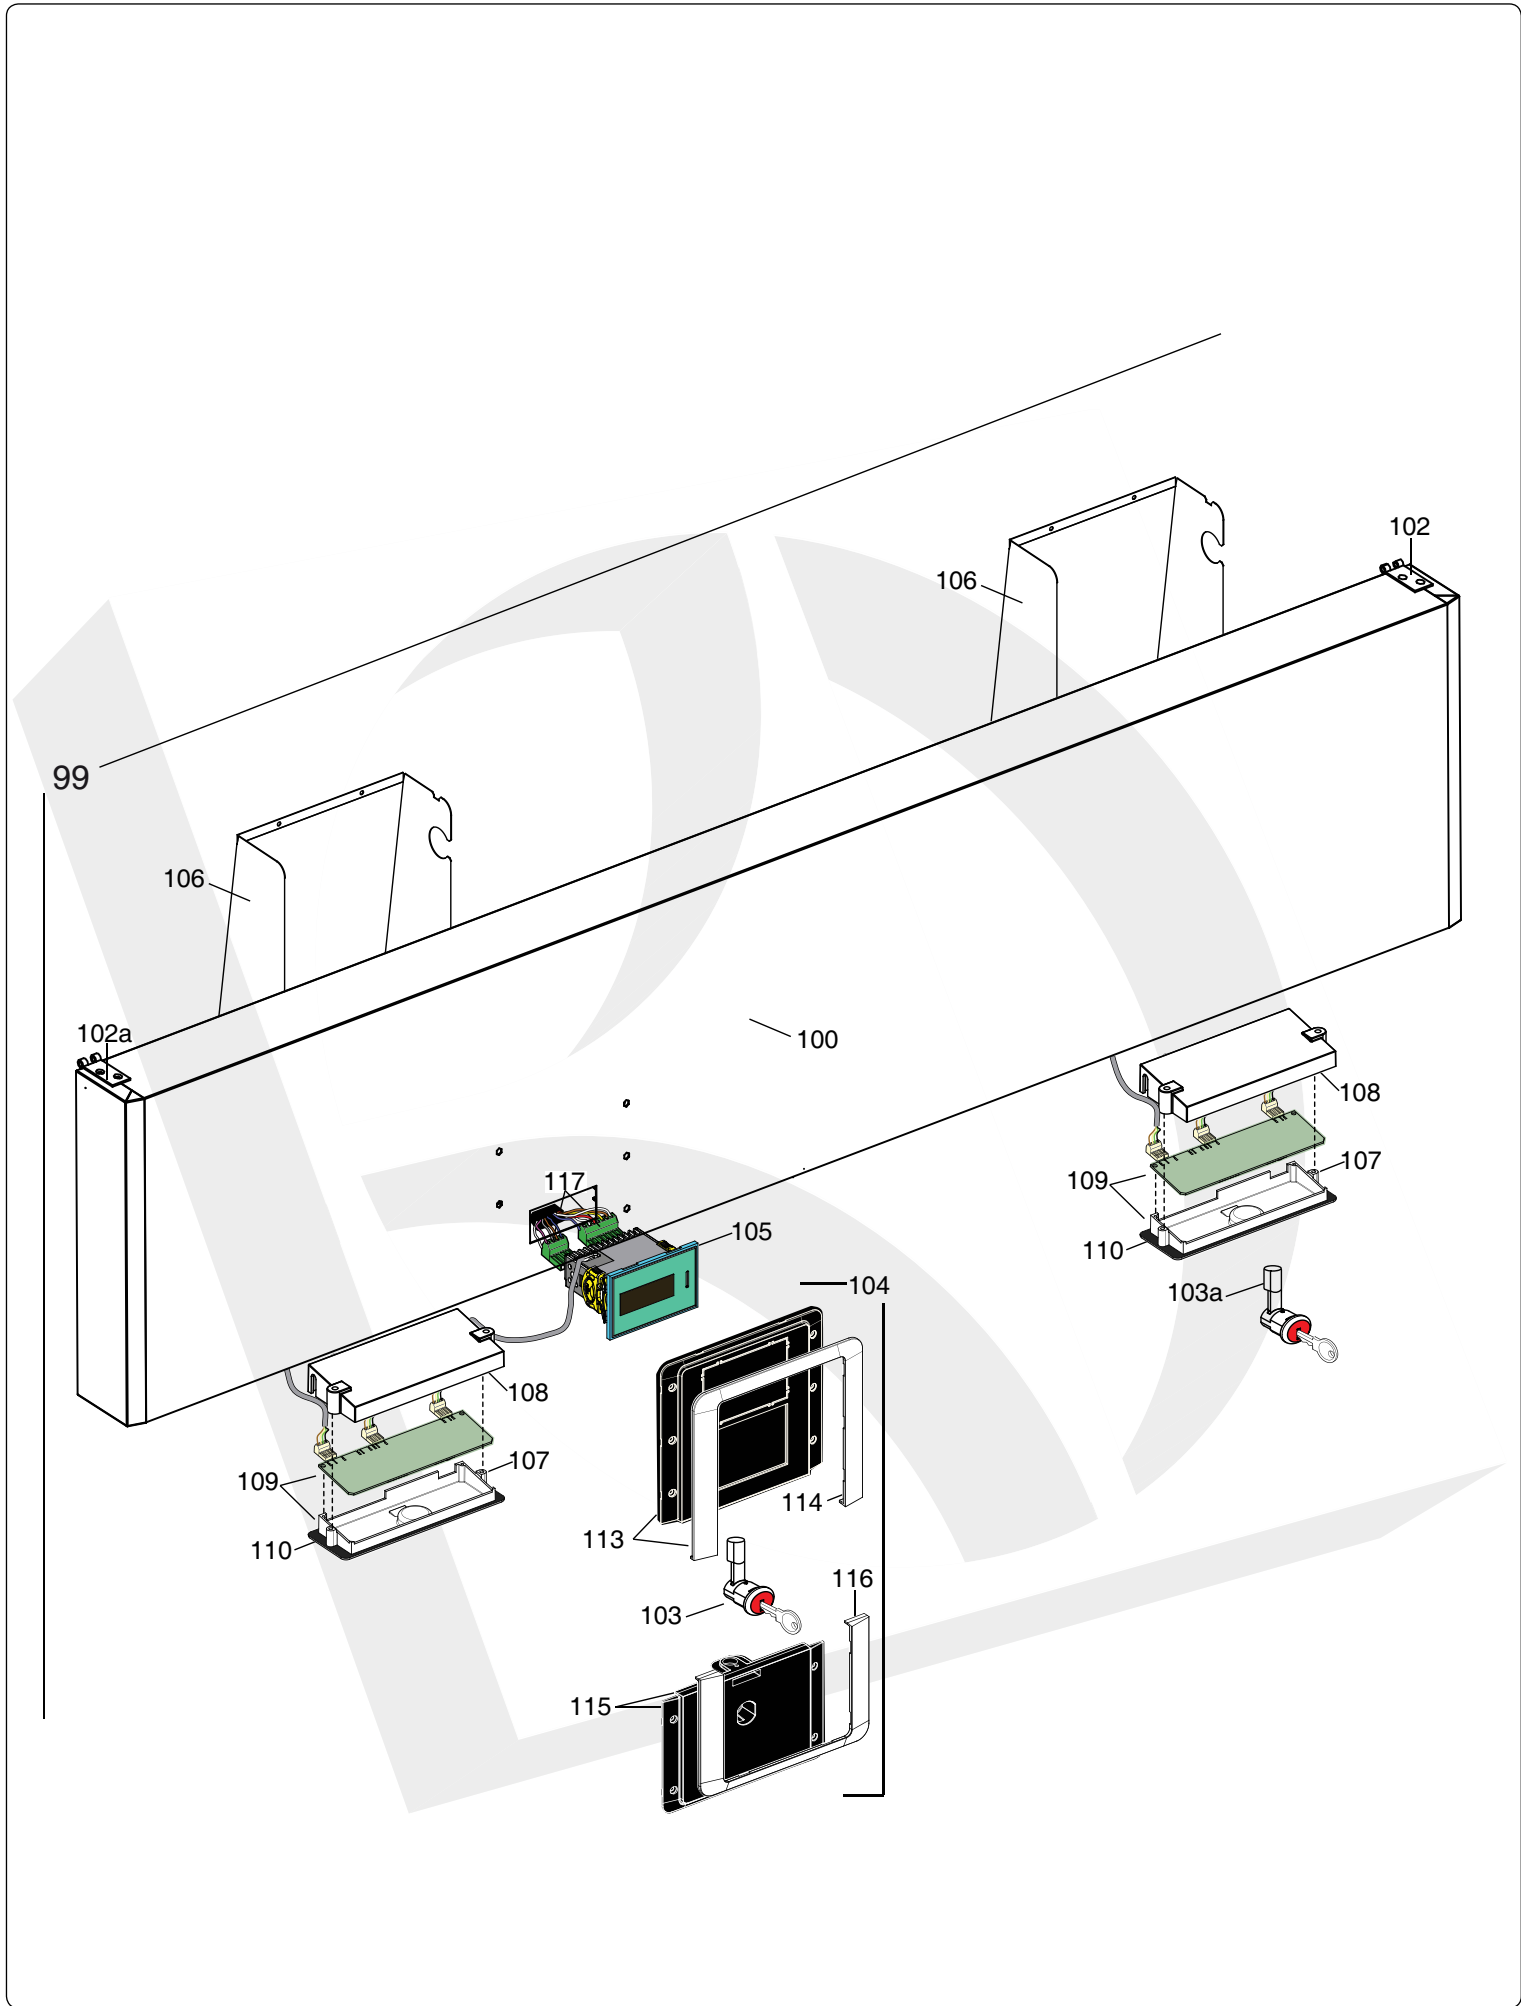

PNC	Ref.	PNC	Ref.	PNC	Ref.	PNC	Ref.	PNC	Ref.	PNC	Ref.	PNC	Ref.	PNC	Ref.
727264	a	110131	b	728654	c	727350	d	728728	e						

Pos	Spare parts code	Factory code	Descrizione	Description	Ref - Note
1	093243	541R05001	Piedino	Foot	
2	093245	217555204	Vite per plastica per piedino	Screw (use by fix foot)	
3	093246	518708601	Vite m8x20 per fiss. staffa sup/inf	Screw m8X20 (use by fix bracket)	
4	093394	502R17500	Staffa supporto fianchi	Side support	
6	093355	501R36201	Cremagliera anteriore/posteriore	Front and Back Rack	
7	093358	501R48000	Guida Sx	Left support	
8	093359	501R48200	Guida Dx	Right support	
9	093252	514R10600	Griglia 2/1 rilsan	Grid 2/1rilsan	a,b,d,e
9	093360	514R10700	Griglia 2/1 aisi 304	Grid 2/1 aisi 304	c
9a	093397	514R11701	Griglia centrale	Central grid rilsan	a,b,d,e
9a	093397	514R11801	Griglia centrale 304	Central grid 304	c
10	093253	514R12200	Griglia di fondo rilsan	Bottom grid rilsan	a,b,d,e
10	093296	514R12100	Griglia di fondo aisi 304	Bottom grid aisi 304	c
10a	081823	544701300	Piletta di scarico	Drain pipe	up to 235070..(2012)
10a	093714	546R26000	Piletta di scarico	Drain pipe	from to 236100..(2012)
10b	085535	545733700	Tappo per piletta	Drain pipe plug	
10c	081797	544701400	Controdado per piletta	Drain pipe nut	
11	093497	501R61700	Supporto centrale post. cremagliere	Central back rack rupport	
12	093545	832R09202	Cornice orrizzontale	Orrizzontal frame	
12a	093255	832R09101	Cornice verticale	Vertical frame	
12b	093399	832R09401	Cornice verticale montante	Vertical frame central support	
13	093429	617R07200	Cavo riscaldante cornice 11,58 W	Heating cable frame 11,58 W	
13a	093419	617R07000	Cavo riscaldante cornice 6,39W	Heating cable frame 6,39W	
14	093478	835R27201	Porta con guarn. cern.e masch. sx	Gasket, hinge, template and door (left)	
14a	*	835R27303	Porta con guarnizione e cerniere dx	Gasket, hinge and door (right)	
15	093477	835R27601	Porta sx per mascherina	Door (left) for template	
15a	093587	835R27700	Porta dx	Door (right)	
16	093257	548R06802	Guarnizione porta pv/pc	Gasket door (gl/fl)	
17	082219	835704001	Cerniera porta	Hinge door	
18	081654	544700601	Boccola per porta	Door bush	
19	093341	833R21600	Staffa inferiore porta	Lower stirrup door	
20	082257	505723801	Staffa superiore porta	Upper stirrup door	
21	093271	541R05300	Tappo per cerniere	Hole hinge plug	
51	*	501R66800	Supporto impianto elettrico	Electrical wiring support	
52	093607	501R63701	Sgocciolatoio	Drainer	
53	093605	617R07901	Resistenza evaporazione 100W	Water evaporation heating element	
54	093606	501R63601	Baccinella evaporazione	Water condensation basin	
55	093604	514R13101	Griglia protezione resistenza	Protection grid	
56	087333	646740901	Valvola termostatica (404A)	Thermostatic Valve (404A)	
56a	089614	565717600	Isolante per valvola	Valve insulation	
57	090229	525719000	Filtro meccanico a rete	Filter	
58	093435	646R10501	Valvola solenoide	Solenoid valve	Up to 4151...