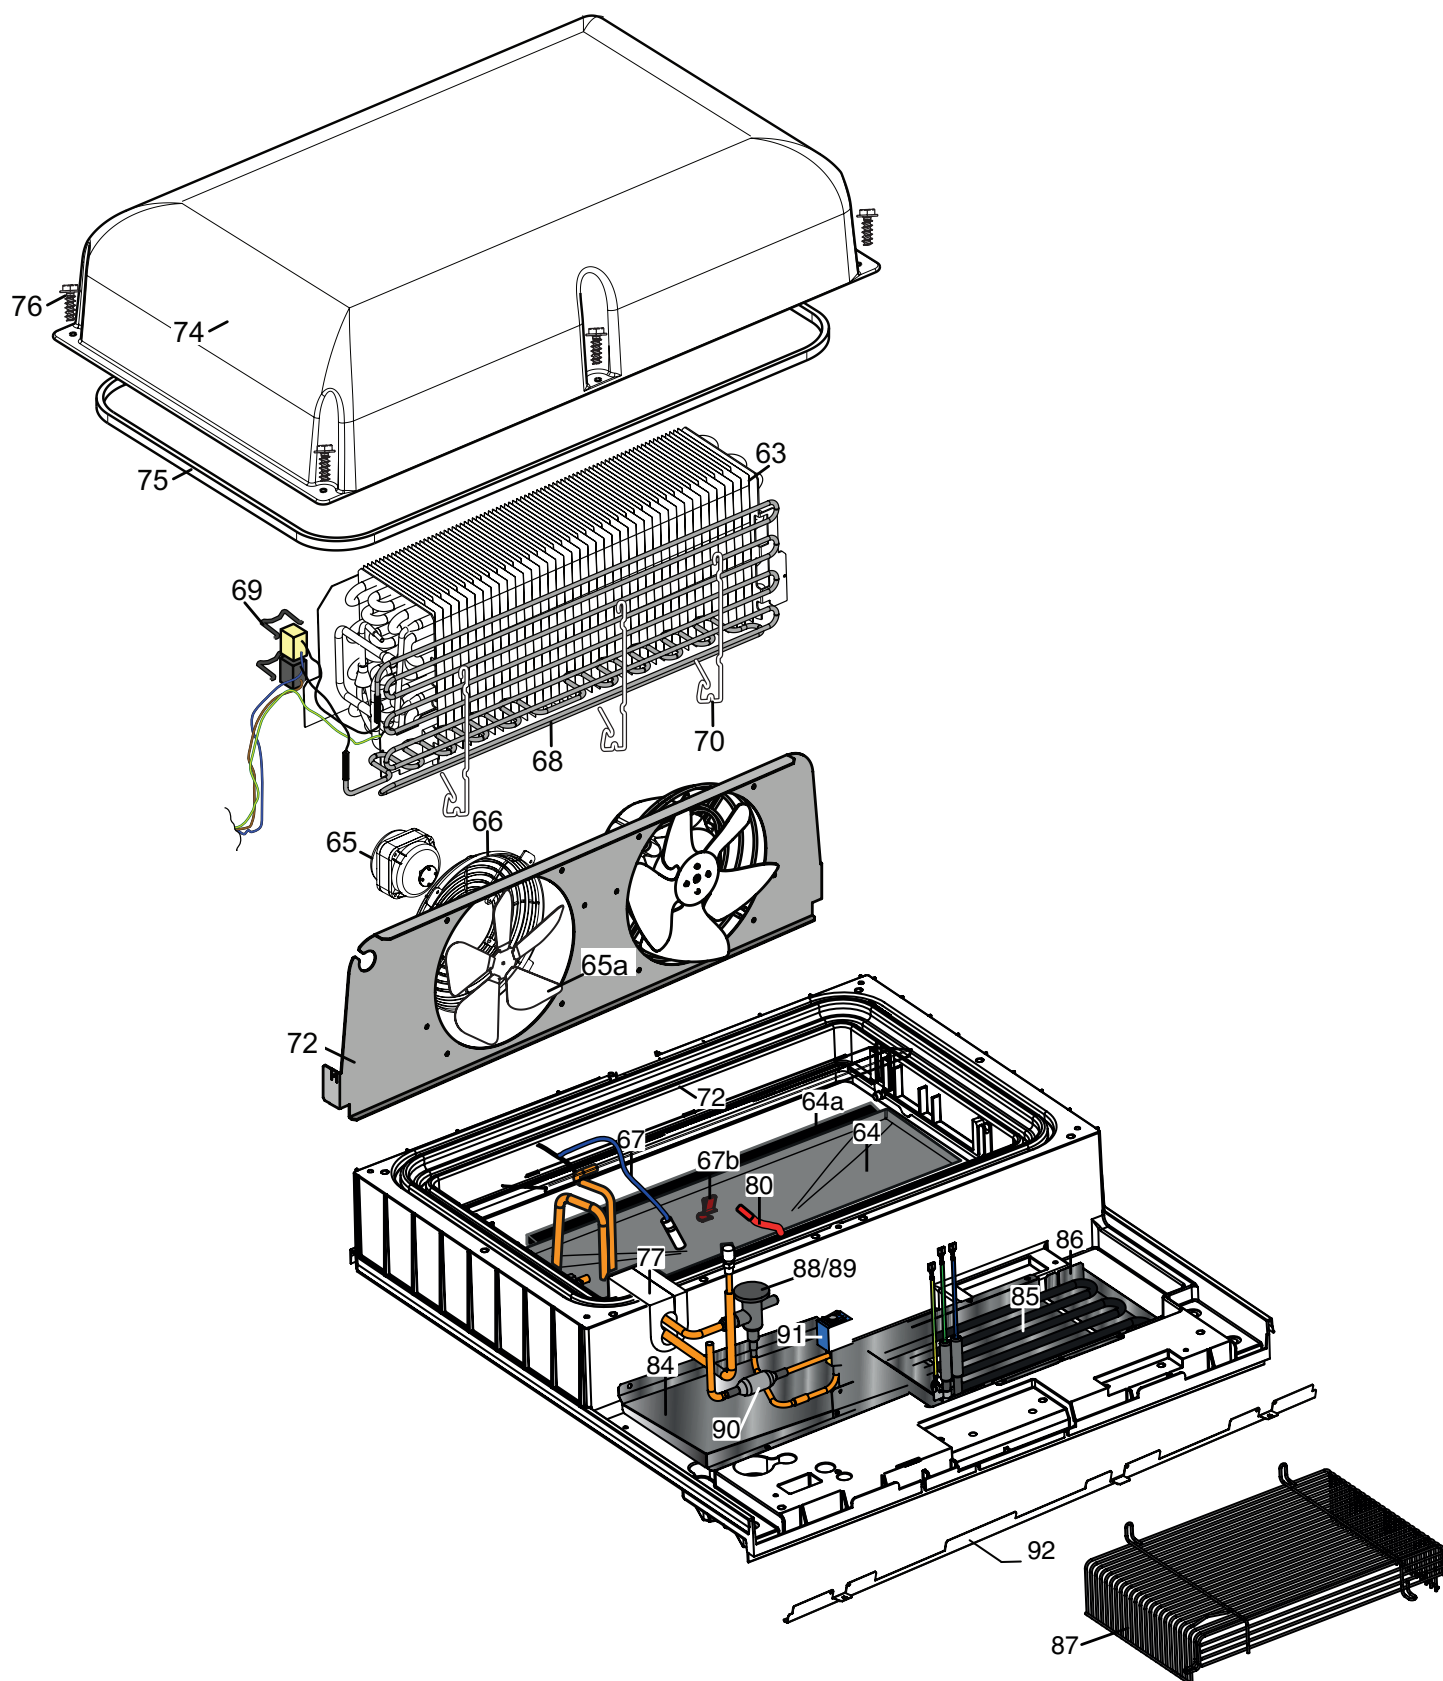

REMOTE COOLING UNIT ASSEMBLY BT FROM 38/2021