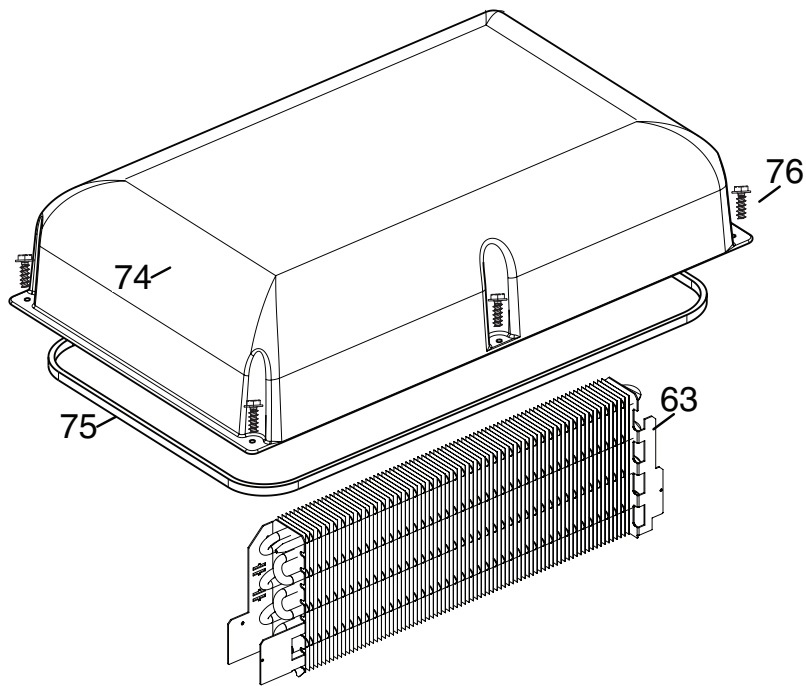

REMOTE COOLING UNIT ASSEMBLY TN UP TO 37/2021