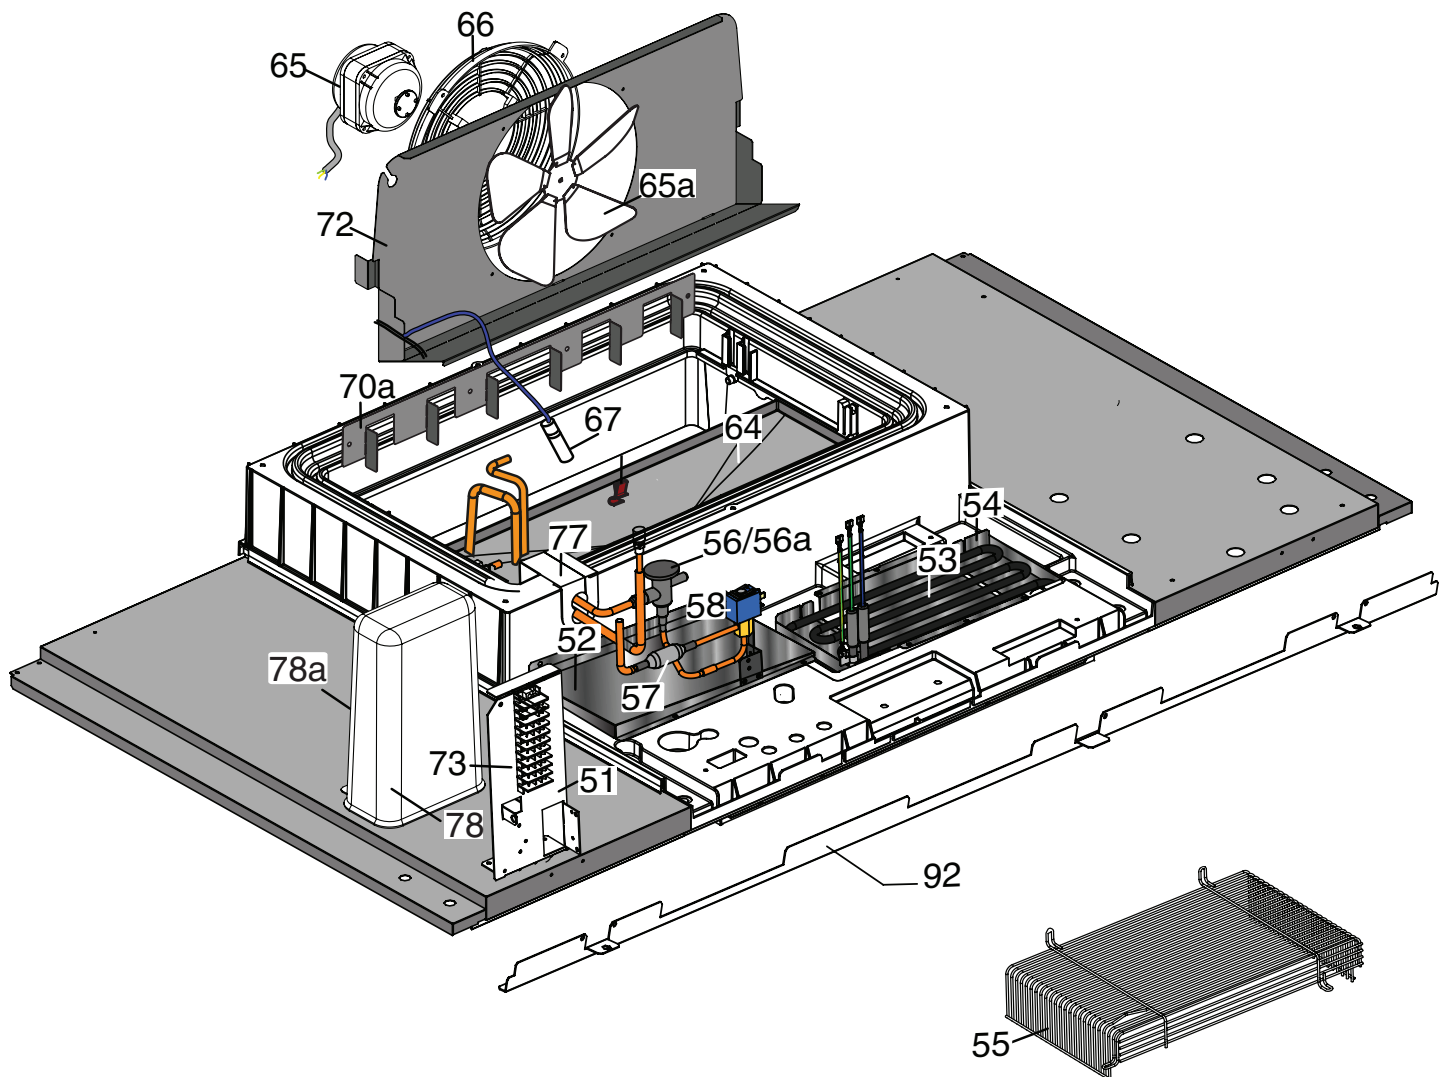

REMOTE COOLING UNIT ASSEMBLY TN UP TO 37/2021