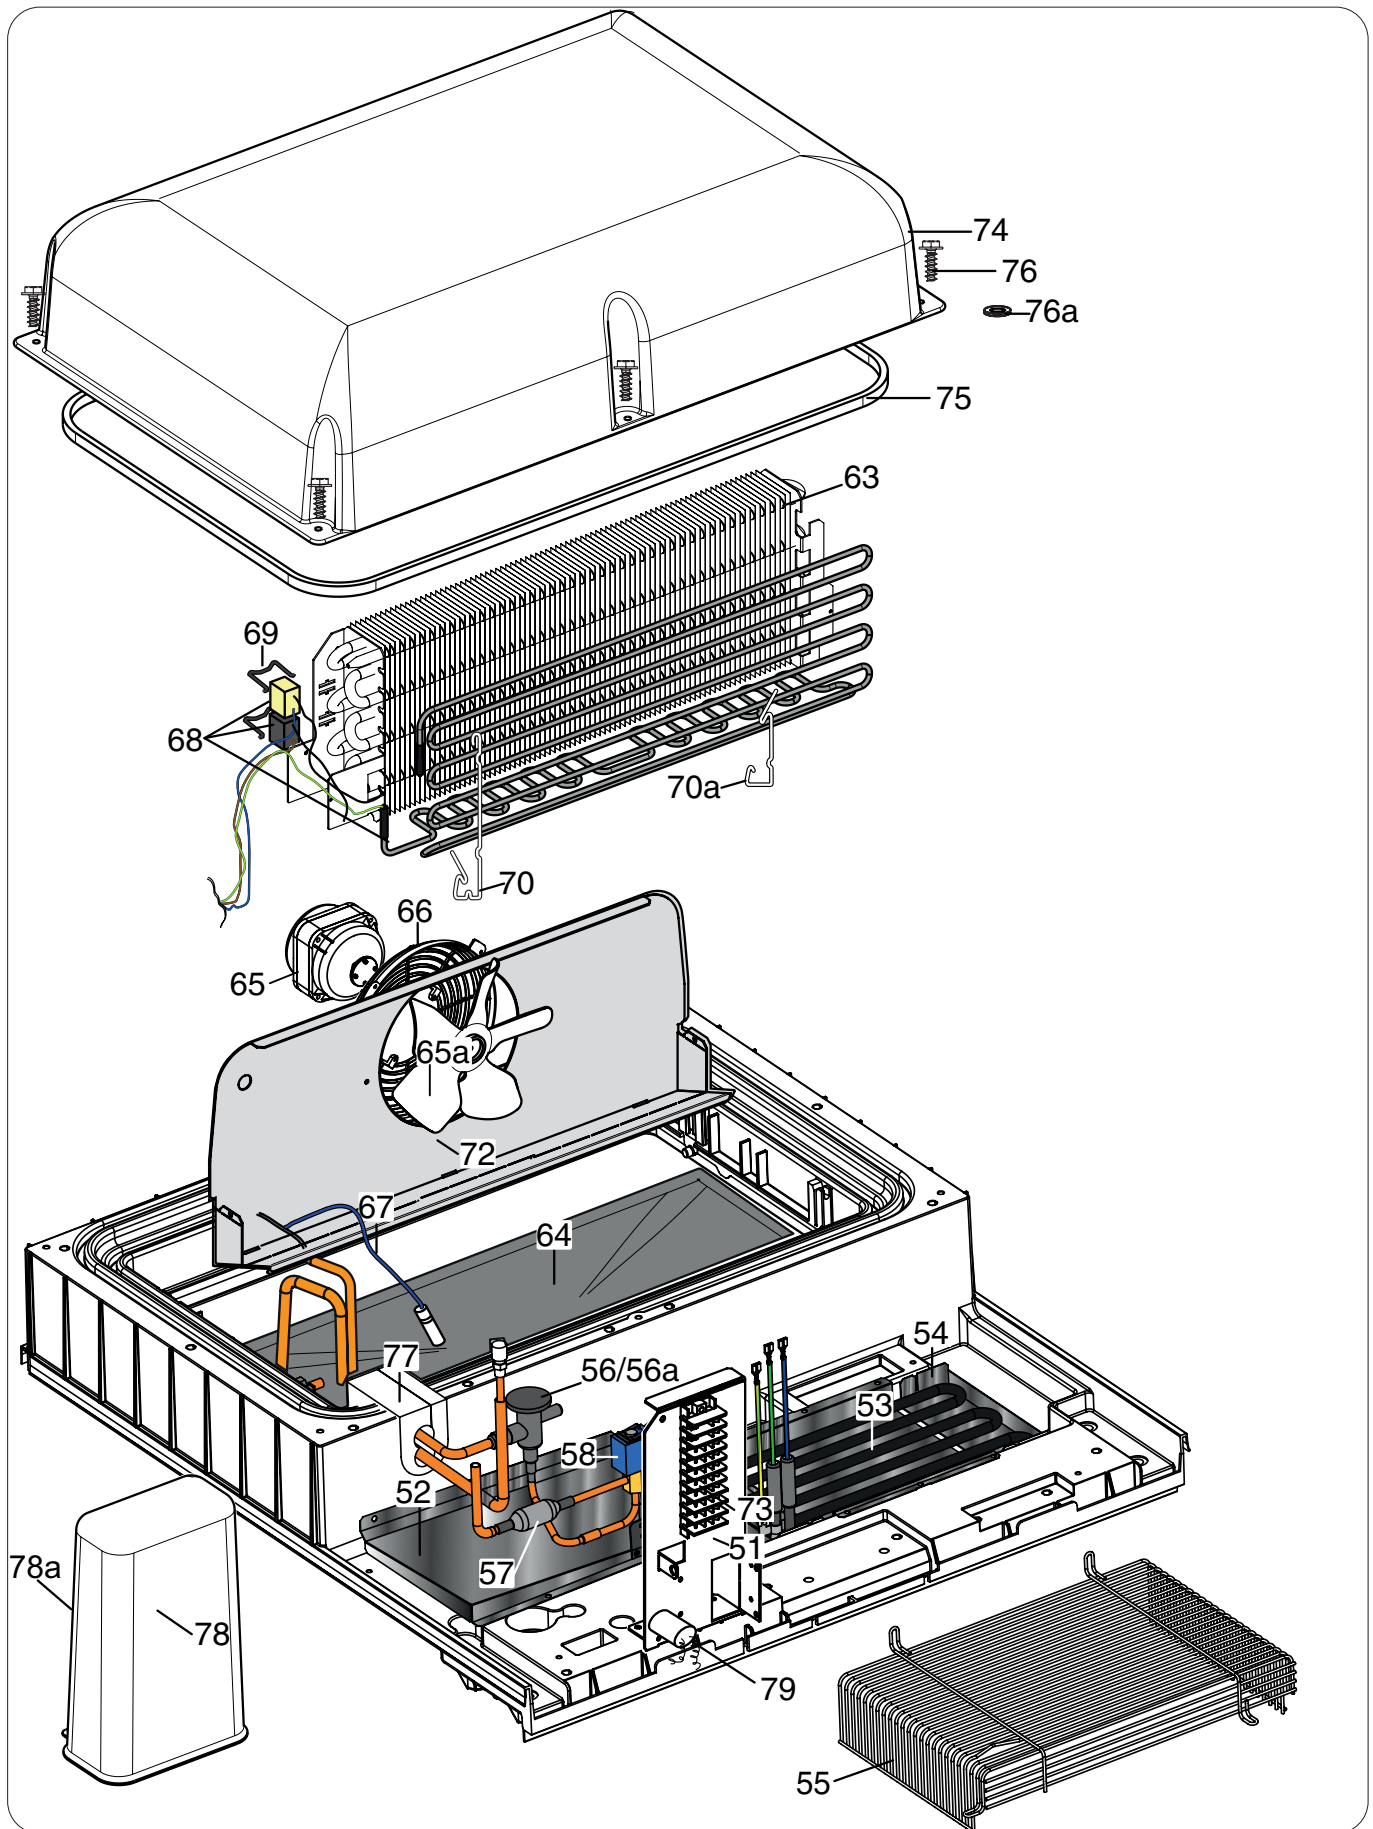

COOLING UNIT ASSEMBLY up to 2021/37