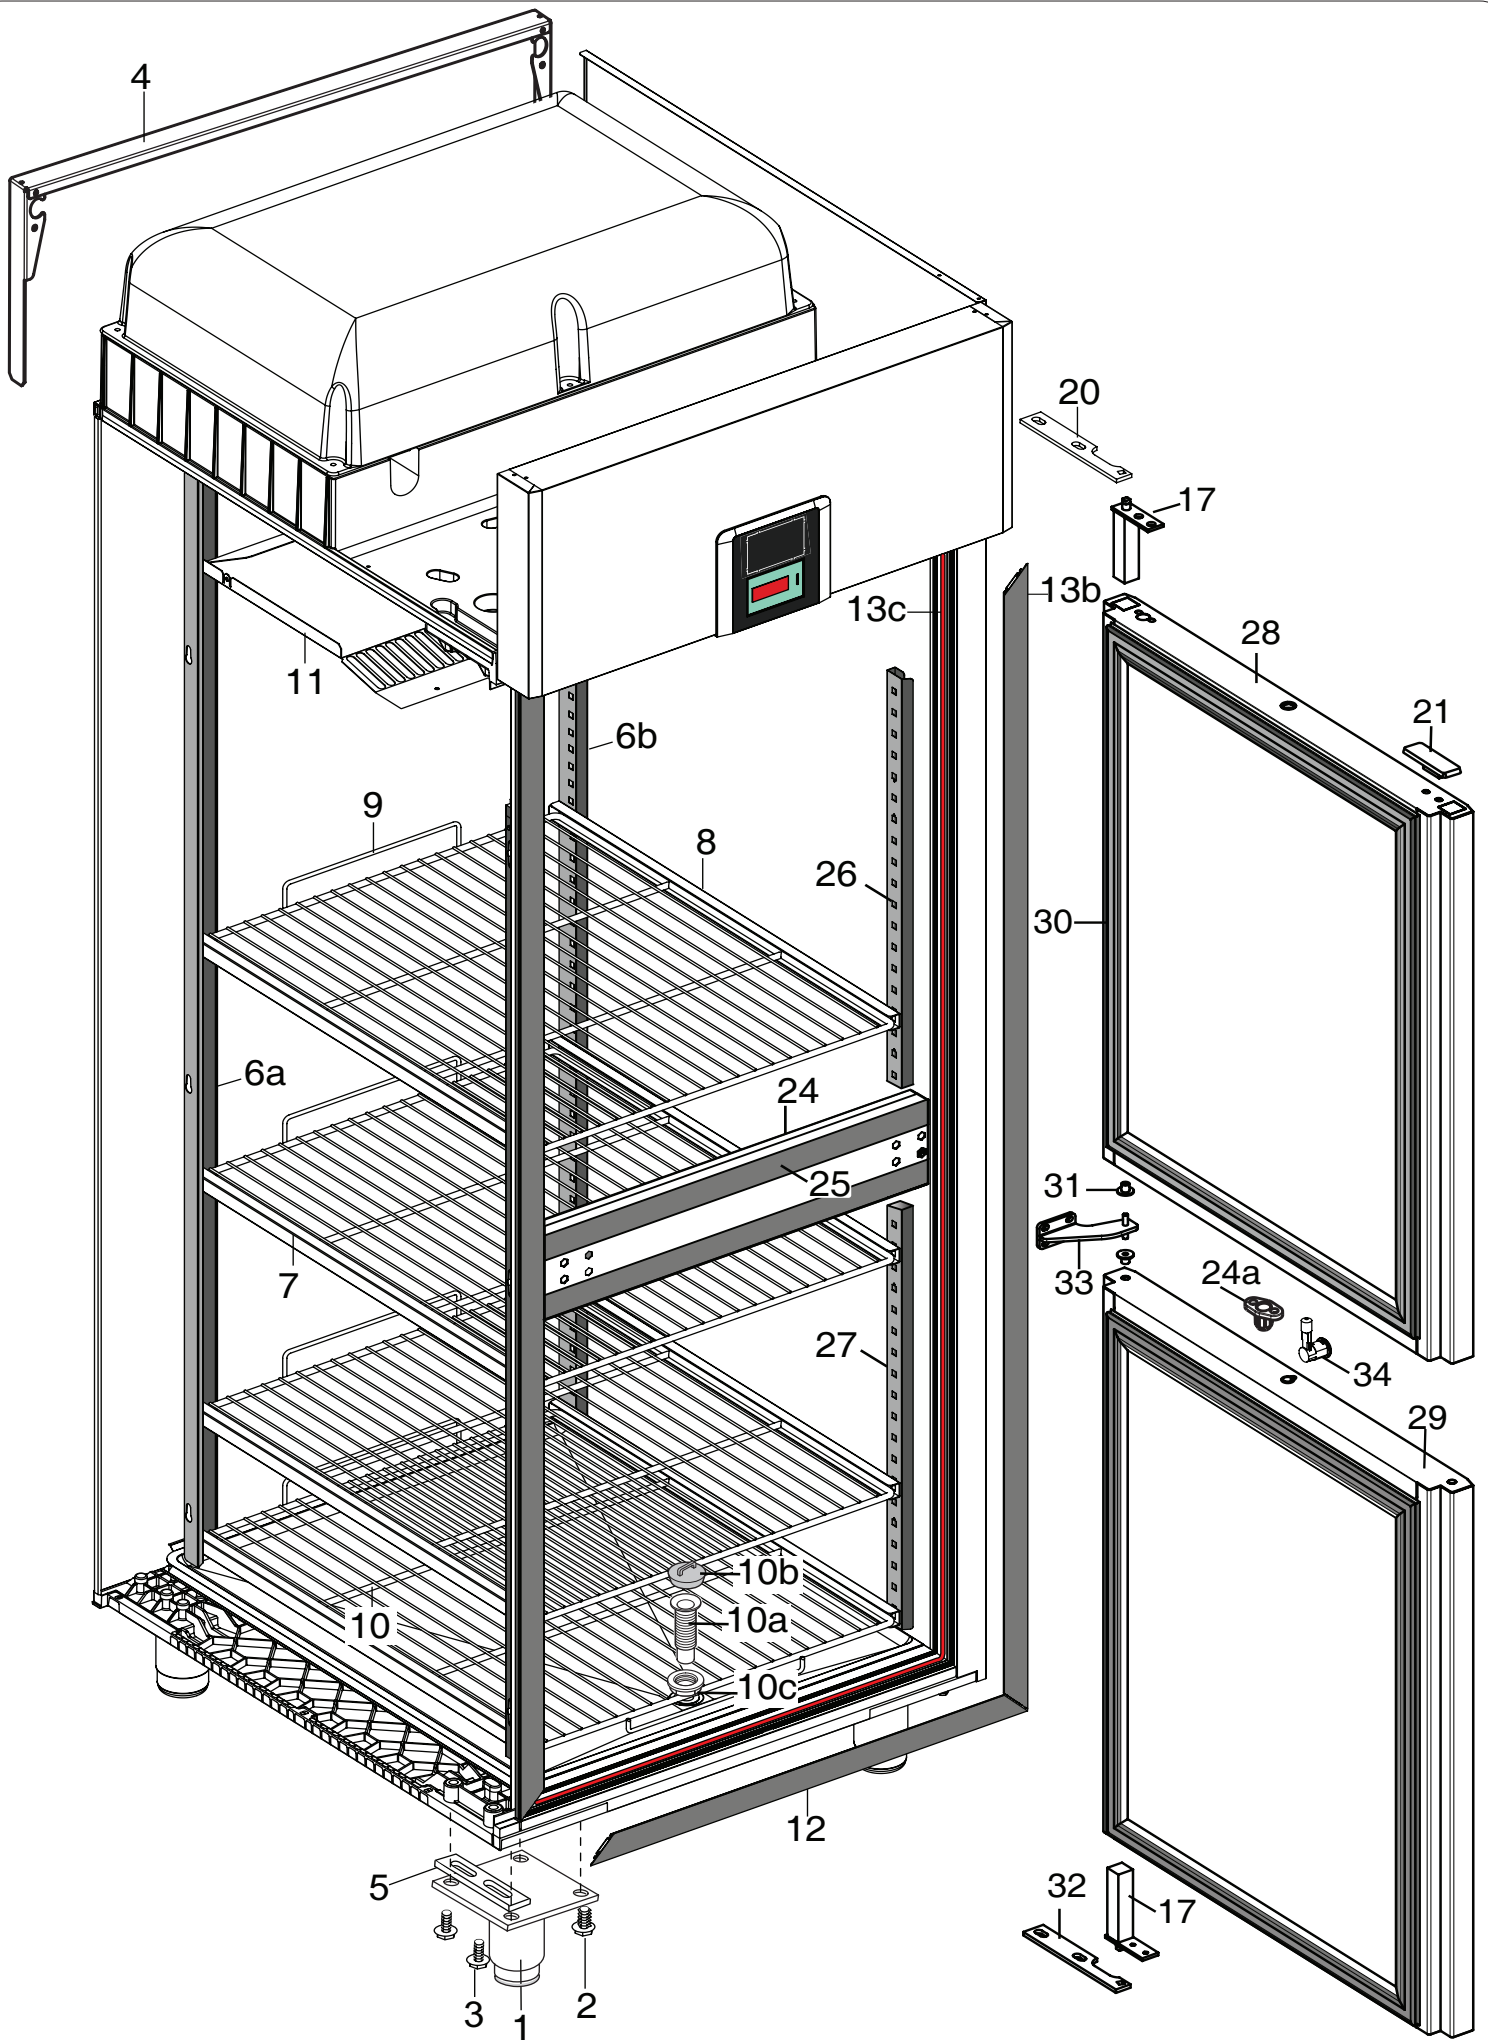

Thermoregulator

1M - 1/2 doors

CABINETS PREMIUM

Remote refrigerated

PNC	En.Ch.	Model	Ref.	Page
110118	12/17	1-DOOR REFR. 670L -2/+10°C, DIGITAL, REM	c	2,4,5,6,7,8
110119	13/18	1/2-DOORS REFR. 670L -2/+10°C, DIGITAL, REM	d	3,4,5,6,7,8
190123	00/01	1-DOOR REFR 670L -2/+10°C, A304 DIGITAL, REM	m	2,4,5,6,7,8
190140	00/00	1-DOOR REFRIG. 670L -2/+10°C, DIGITAL, REM	n	2,4,5,6,7,8
190804	00/00	1-DOOR REFR 670L -2/+10°C, DIGITAL, REM	o	2,4,5,6,7,8
190AWP	00/00	1-DOOR REFR 670L -2/+10°C, DIGITAL, REM	k	2,4,5,6,7,8
190B74	00/00	1-DOOR REFR 670L -2/+10°C, DIGITAL, REM	j	2,4,5,6,7,8
190CQQ	00/00	1-DOOR REFR 670L -2/+10°C, DIGITAL, REM	p	2,4,5,6,7,8
190CZ0	01/01	2x½-DR REFR 670L -2/+10°C, DIGITAL, REM	q	3,4,5,6,7,8
190F2C	00/00	2x½-DR REF. 670L -2/+10°C, DIG(R290)	s	3,4,5,6,7,8
190F4V	00/00	1-DOOR REFRIGERATOR 670L -2/+10°C, DIGIT	r	2,4,5,6,7,8
727251	19/19	1-DOOR REFR. 670L -2/+10°C, DIGITAL, REM	a	2,4,5,6,7,8
727252	22/22	1/2-DOORS REFR. 670L -2/+10°C, DIGITAL, REM	b	3,4,5,6,7,8
727340	12/18	1-DOOR REFR. 670L -2/+10°C, DIGITAL, REM	g	2,4,5,6,7,8
727341	13/19	1/2-DOORS REFR. 670L -2/+10°C, DIGITAL, REM	h	3,4,5,6,7,8
728645	12/17	1-DOOR REFR. 670L -2/+10°C, DIGITAL, REM	e	2,4,5,6,7,8
728701	13/18	1/2-DOORS REFR. 670L -2/+10°C, DIGITAL, REM	f	3,4,5,6,7,8
728718	08/14	1-DOOR REFR. 670L -2/+10°C, DIGITAL, REM ALPEN - UK	i	2,4,5,6,7,8
728719	09/15	1/2-DOORS REFR. 670L -2/+10°C, DIGITAL, REM ALPEN - UK	l	3,4,5,6,7,8

IndexIndice

Pag. 2,3	Cabinet and door	Armadio e porta
4,5	Cooling unit assembly	Gruppo refrigerante
6,7,8	Control panel	Pannello comandi
9-13	Spare parts list	Lista ricambi

Rev: 11

COOLING UNIT ASSEMBLY up to 2021/37