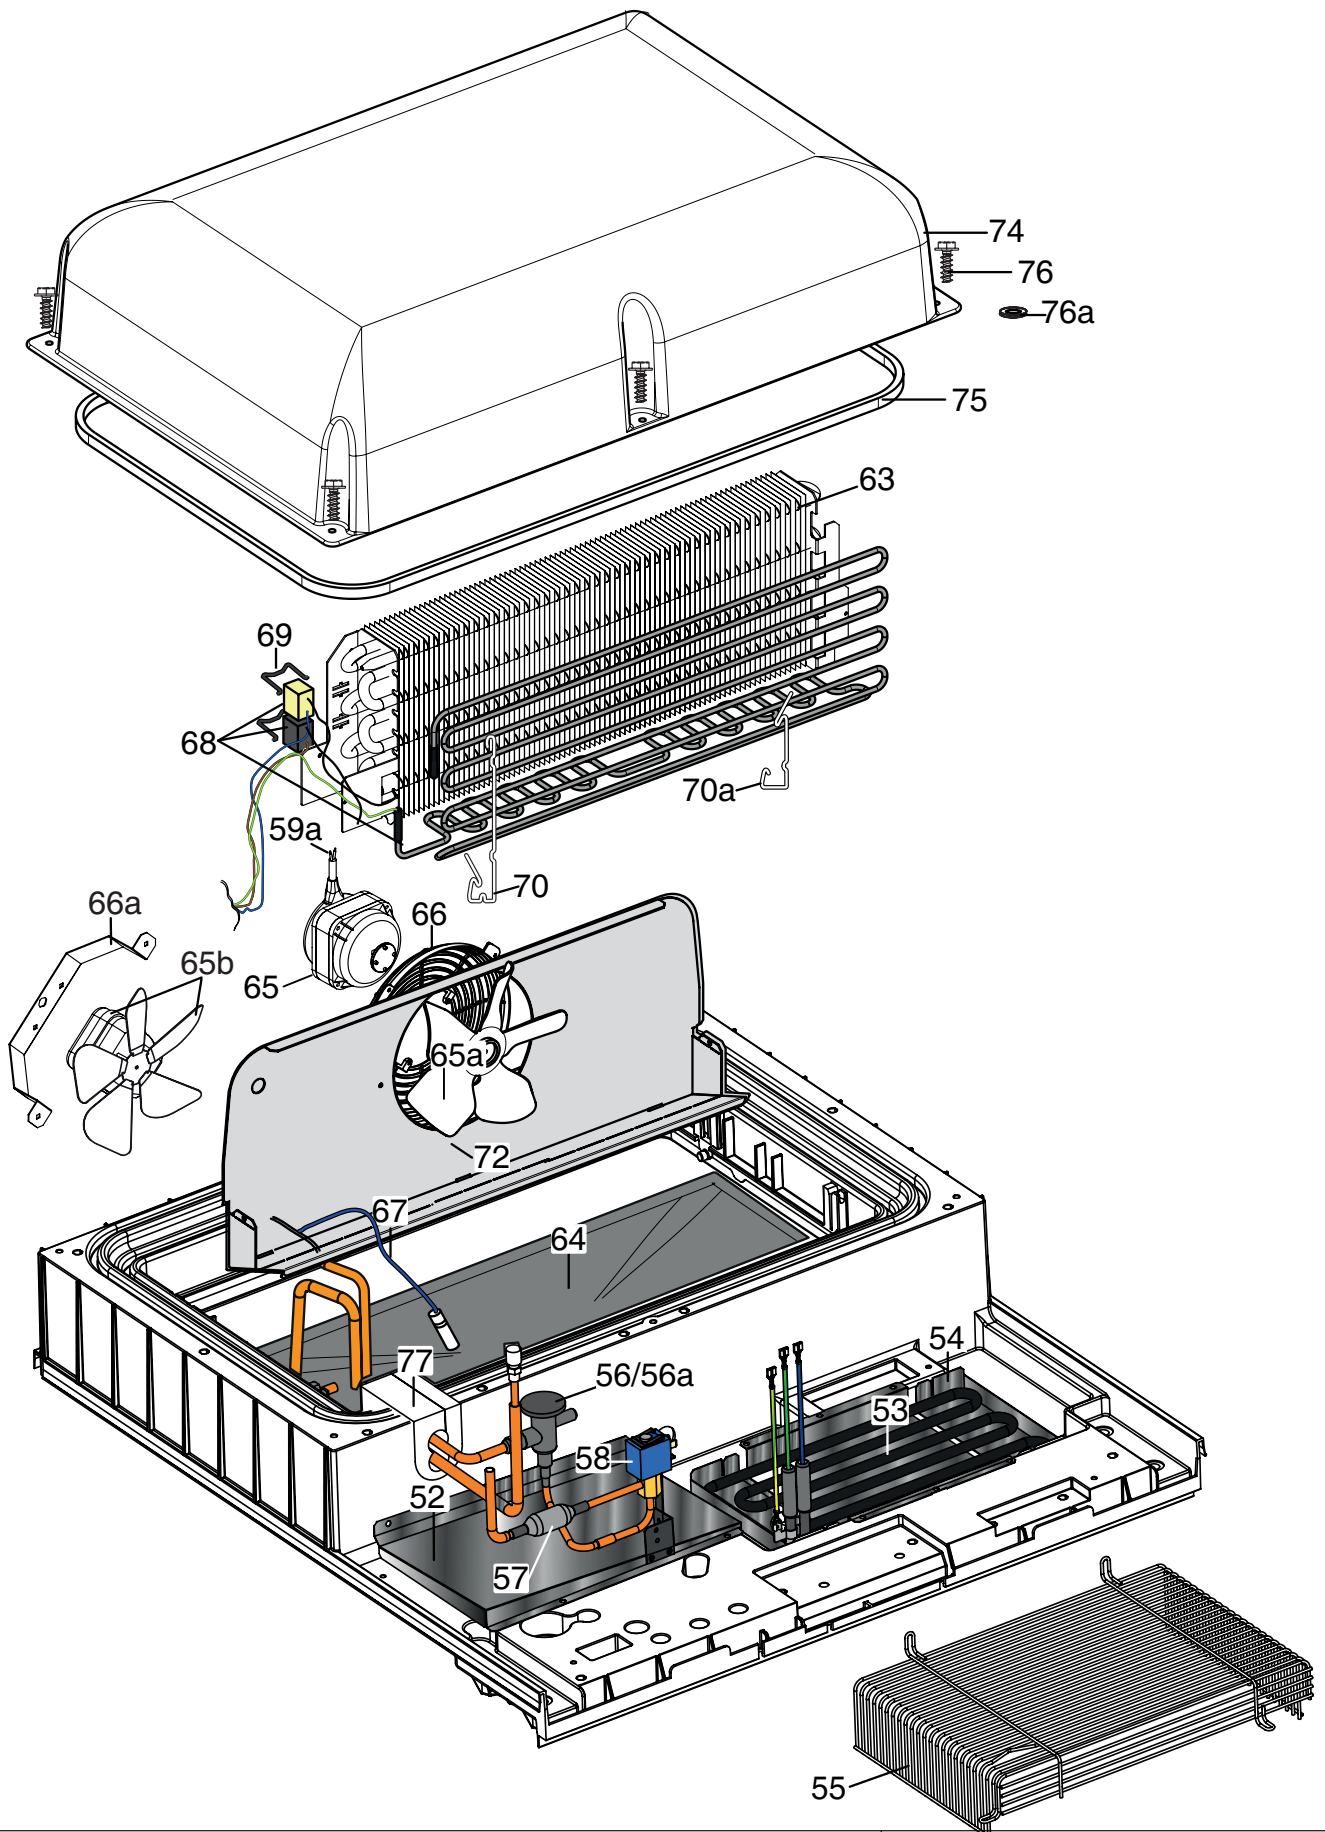

COOLING UNIT ASSEMBLY

from 2021/38