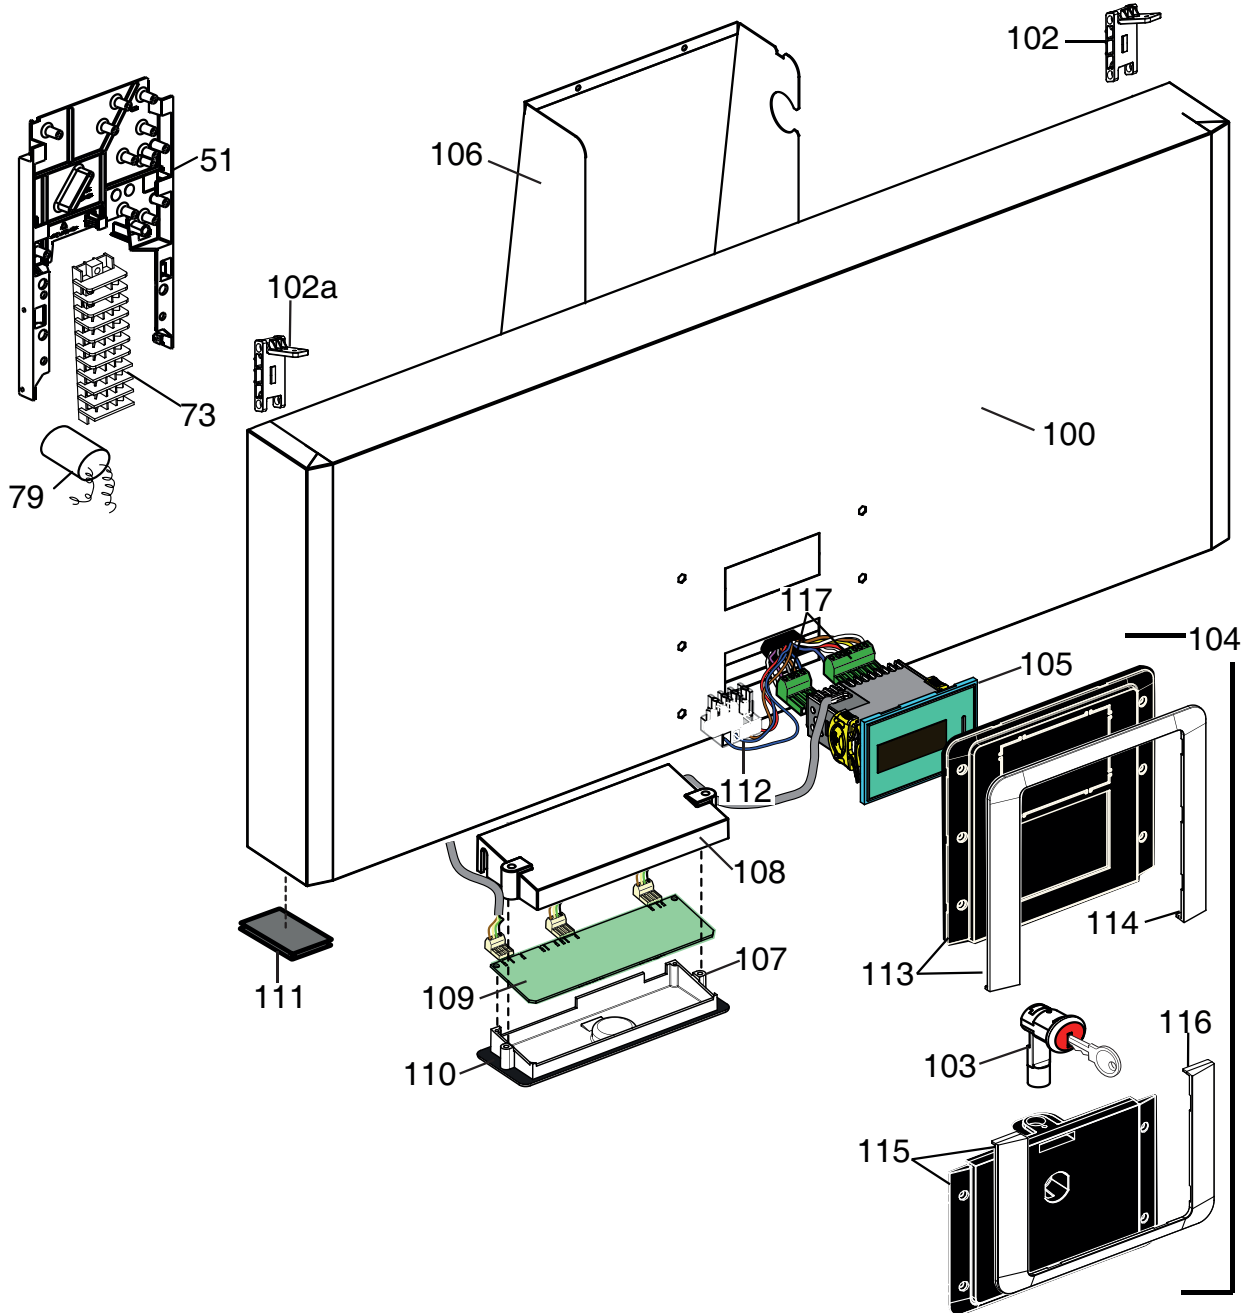

CONTROL PANEL from 2021/38 up to 2024/17

99