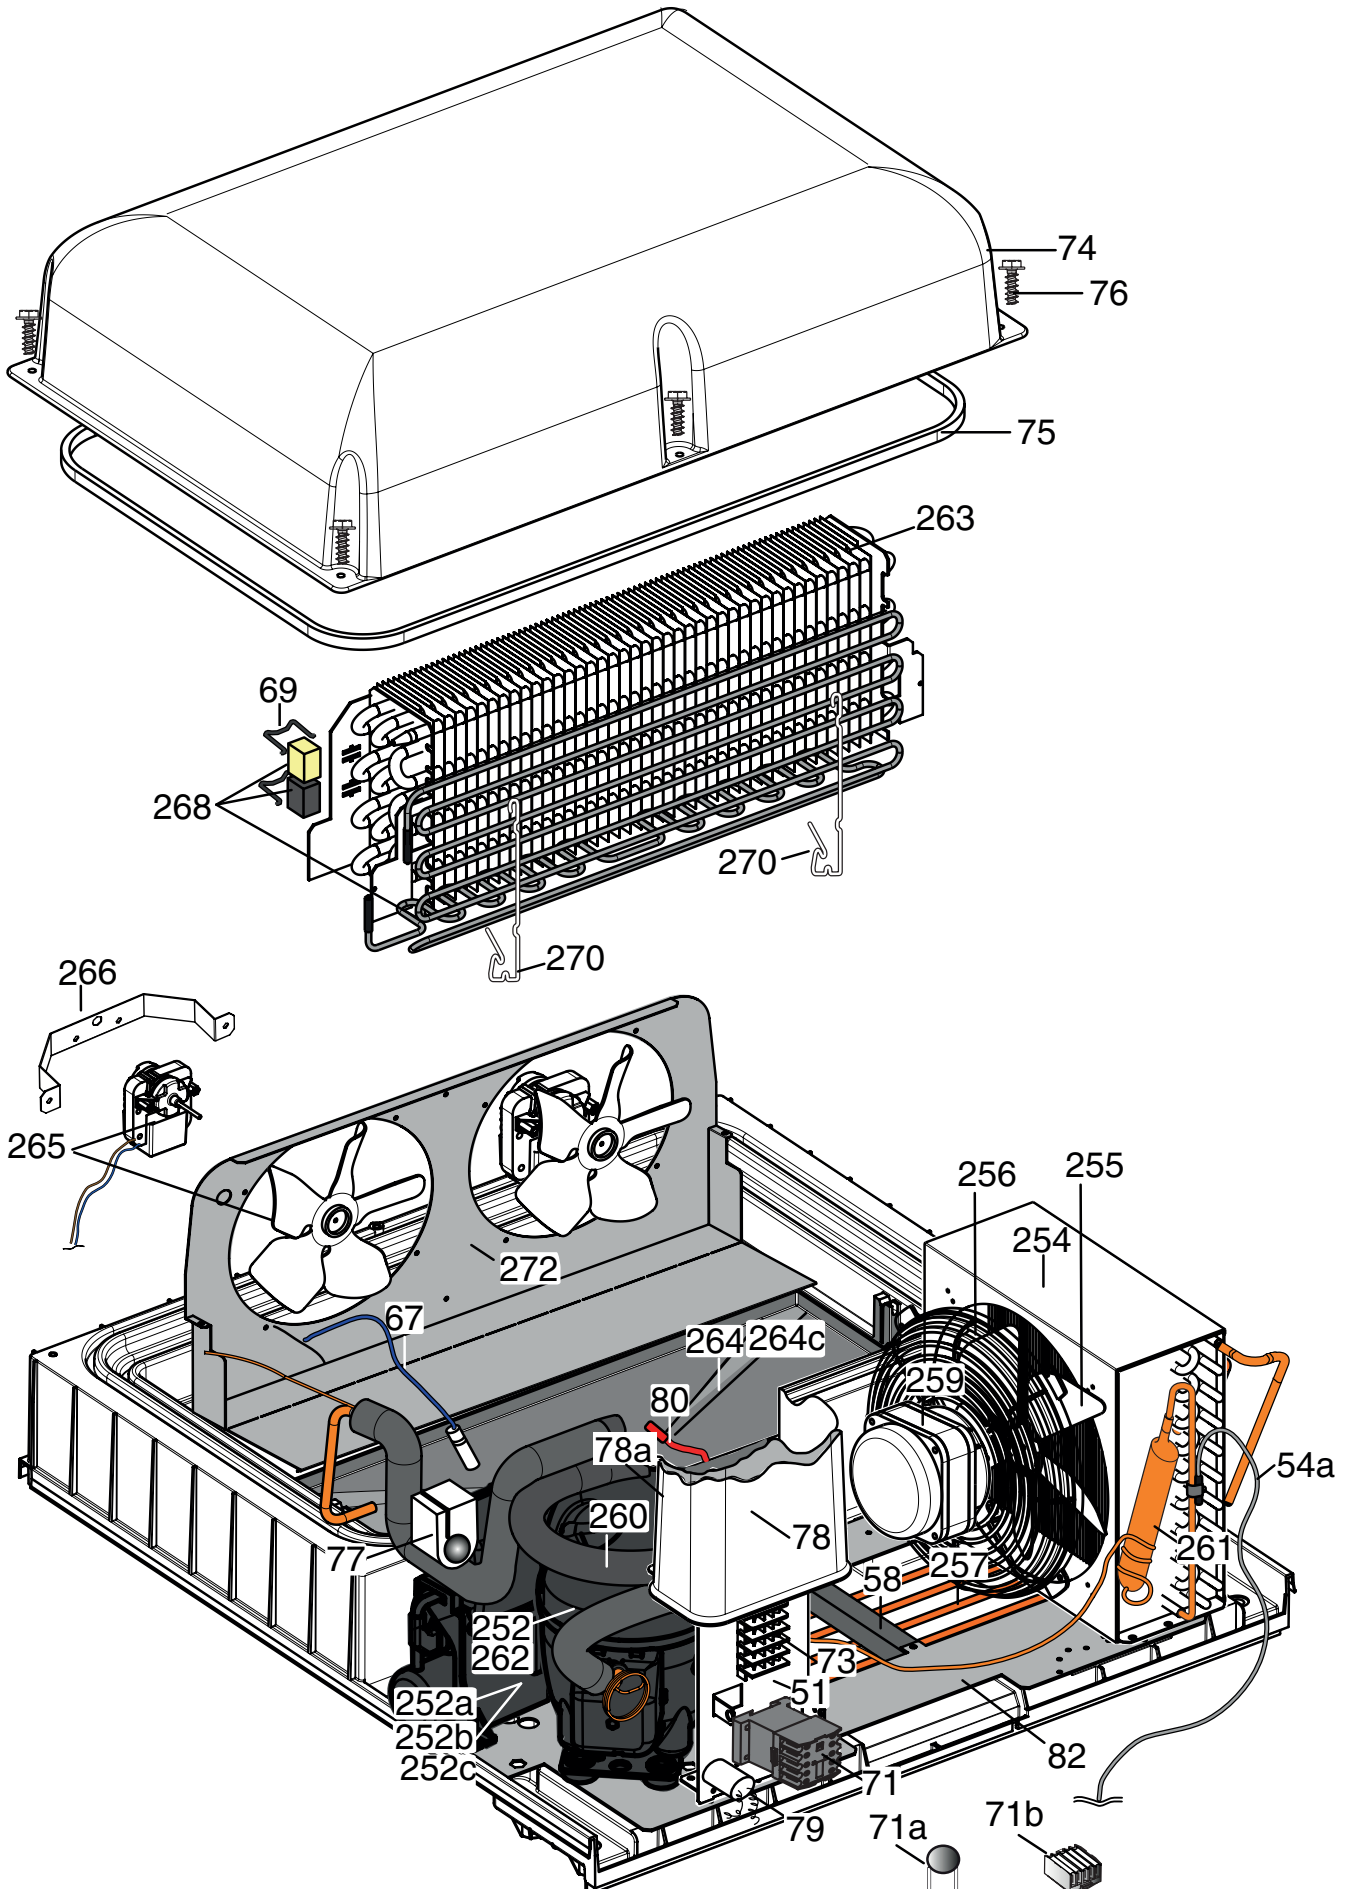

BT COOLING UNIT ASSEMBLY

up to 2021/37