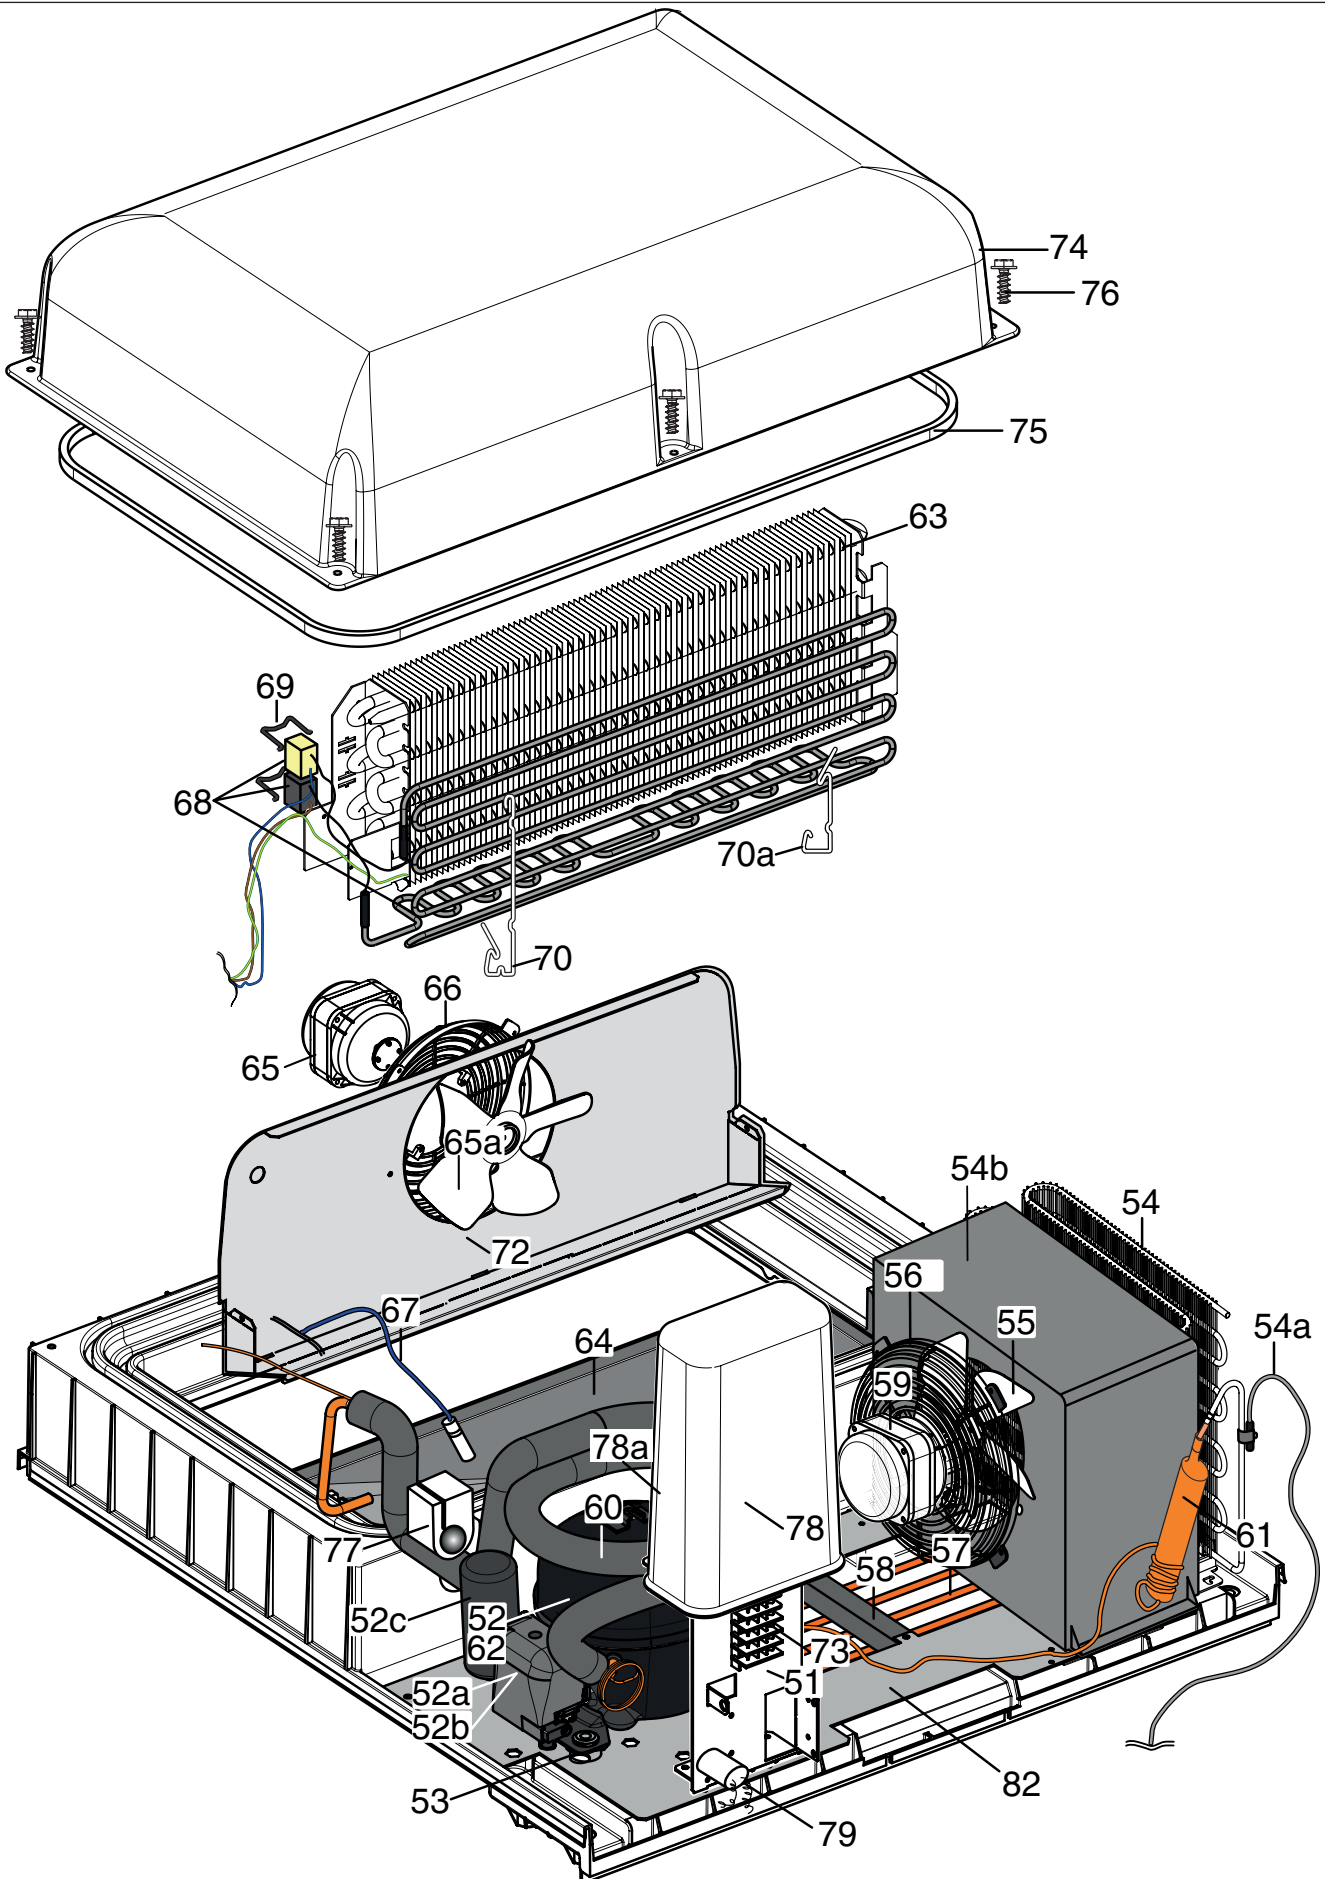

TN COOLING UNIT ASSEMBLY

up to 2021/37