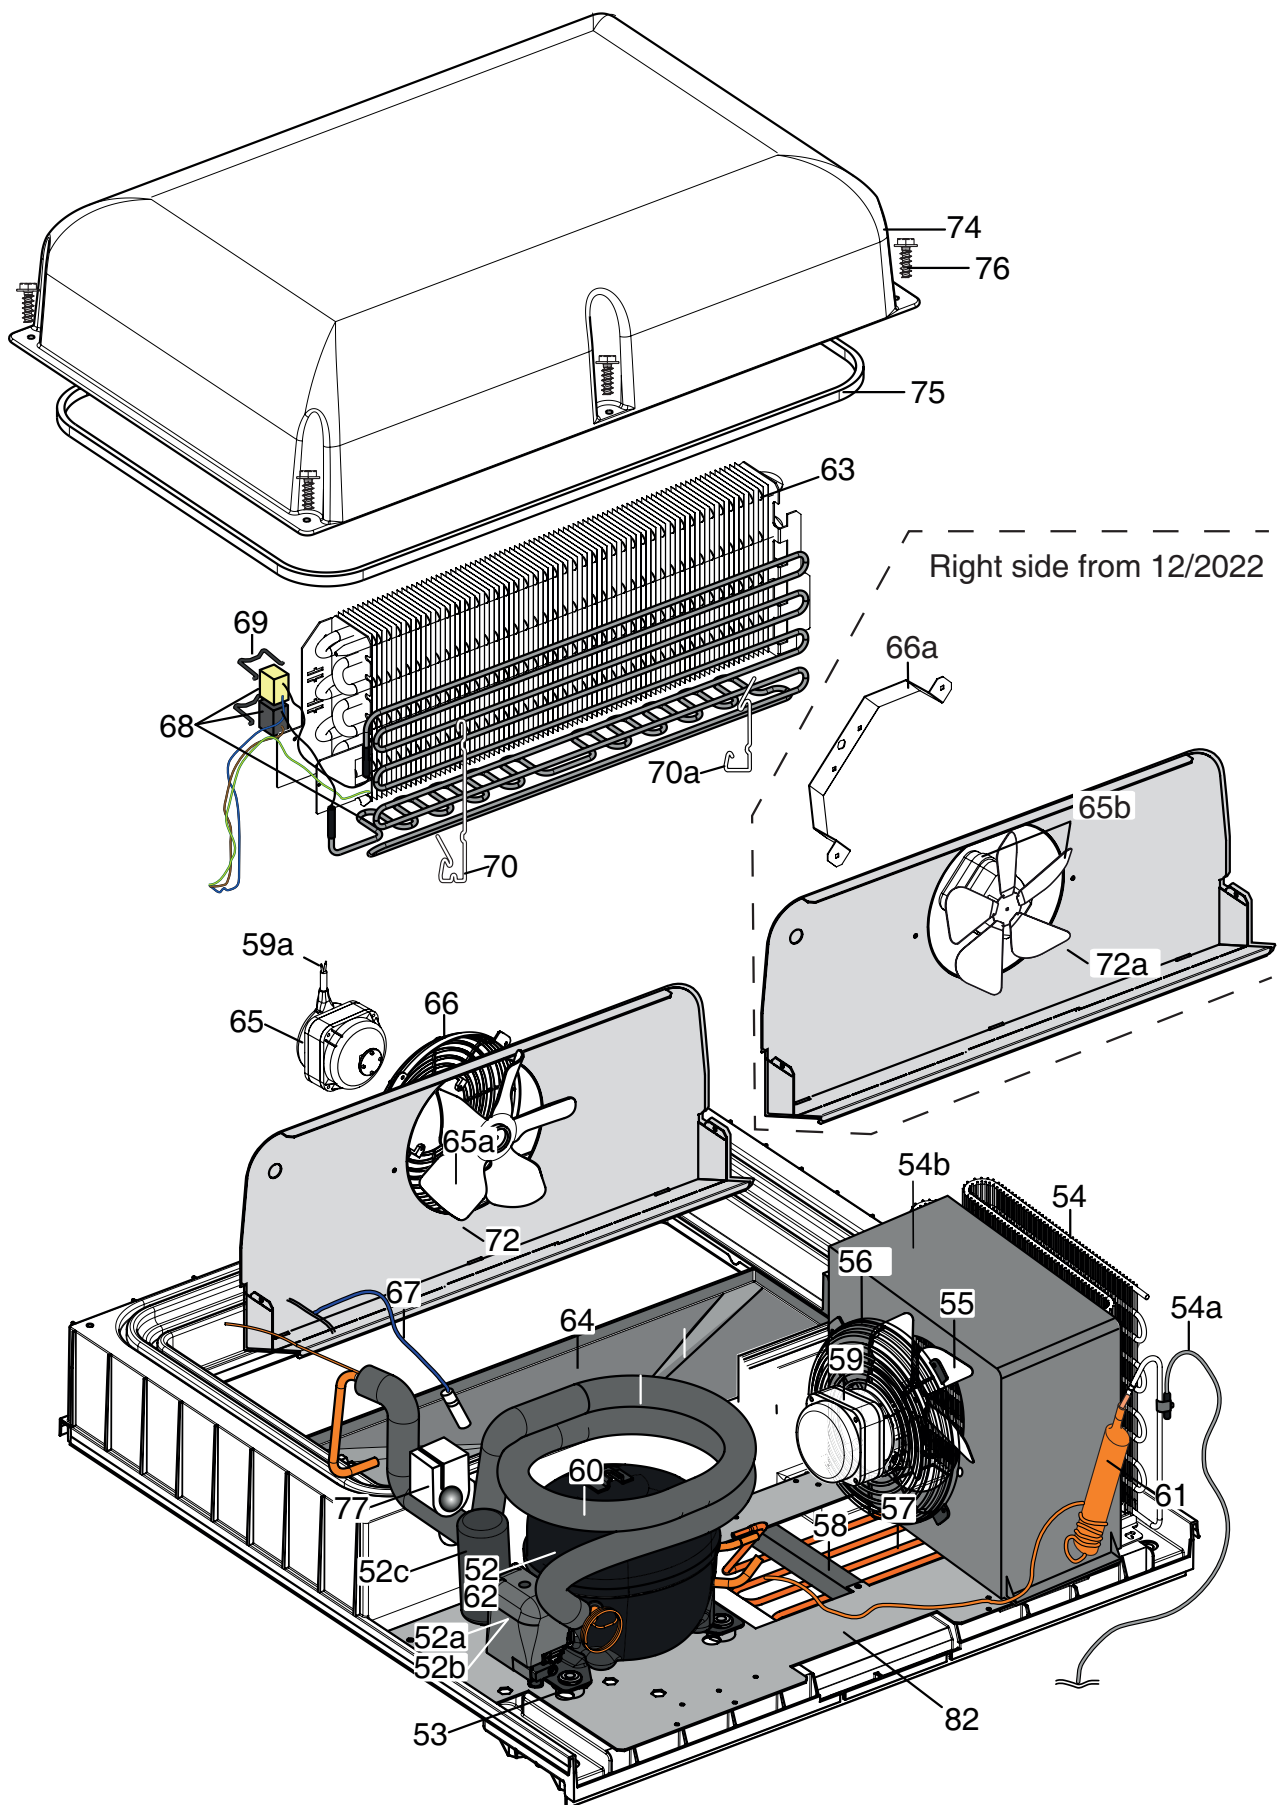

TN COOLING UNIT ASSEMBLY

from 2021/38