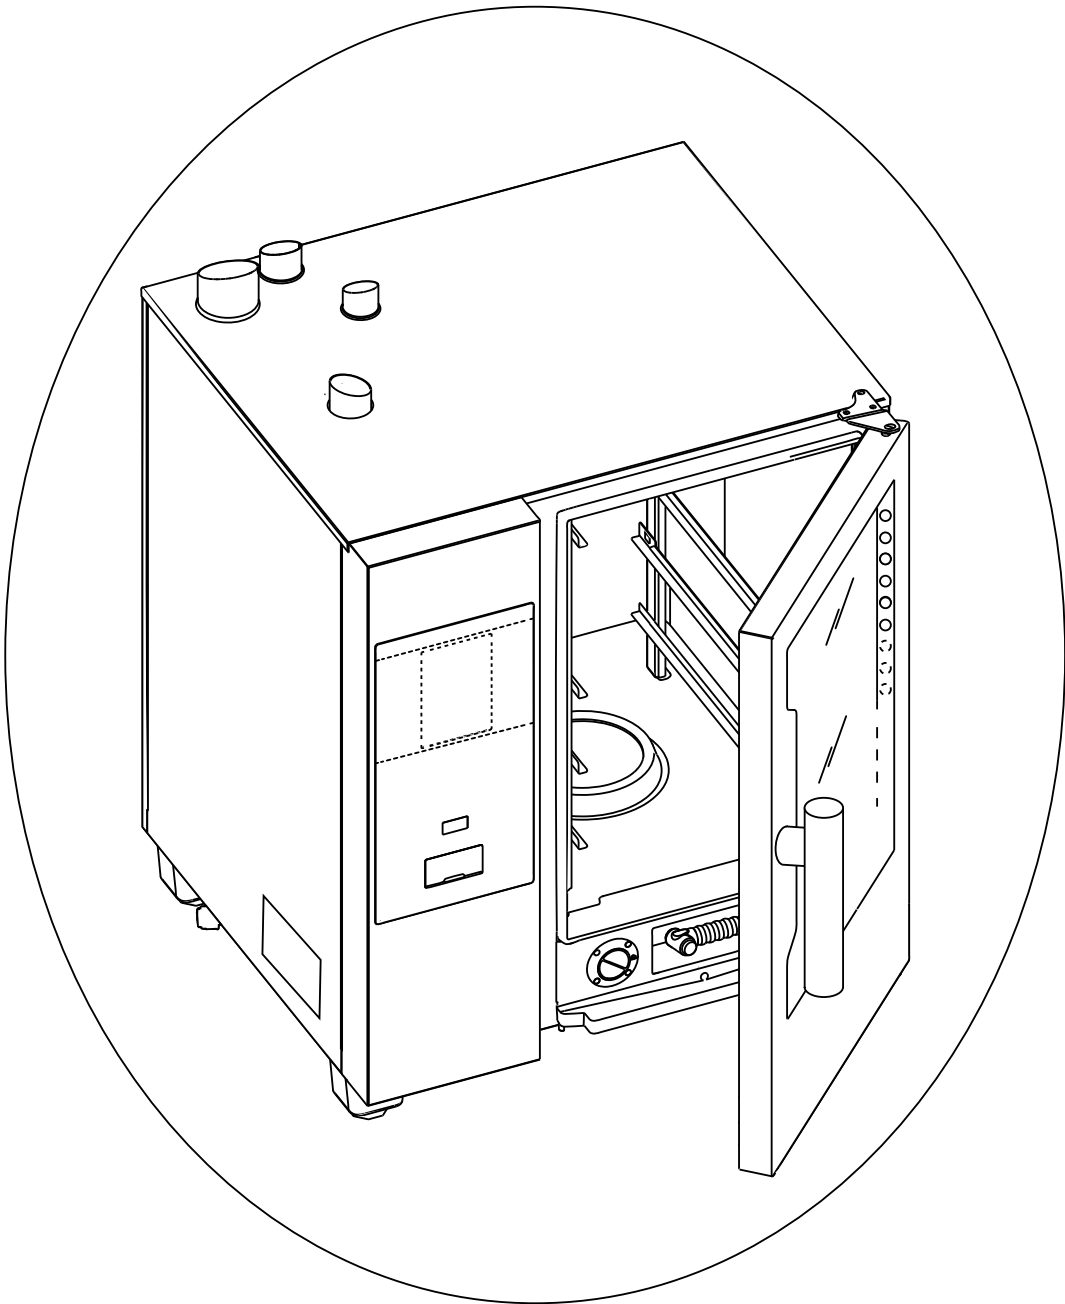

- PPM1
- PPM2
- PPM3
- PPM4
- PPM5
- PPM6
- PPM7
- PPM8
- PPM9
- PPM10
- PPM11
- PPM12
- PPM13
- PPM14
- PPM15
- PPM16
- PPM17
- PPM18
- PPM19
- PPM20
- PPM21
- PPM21
- PPM22
- PPM23
- PPM24