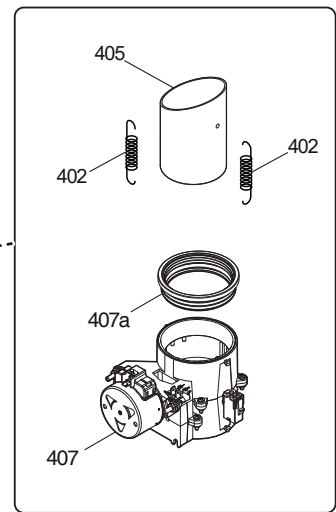

432 PLASTIC PIPES

mm 1000 Ø 50 mm   mm 500 Ø 50 mm   mm 250 Ø 50 mm   mm 150 Ø 50 mm

431 STEEL PIPES

mm 1000 Ø 50 mm   mm 750 Ø 50 mm   mm 500 Ø 50 mm   mm 250 Ø 50 mm   mm 150 Ø 50 mm