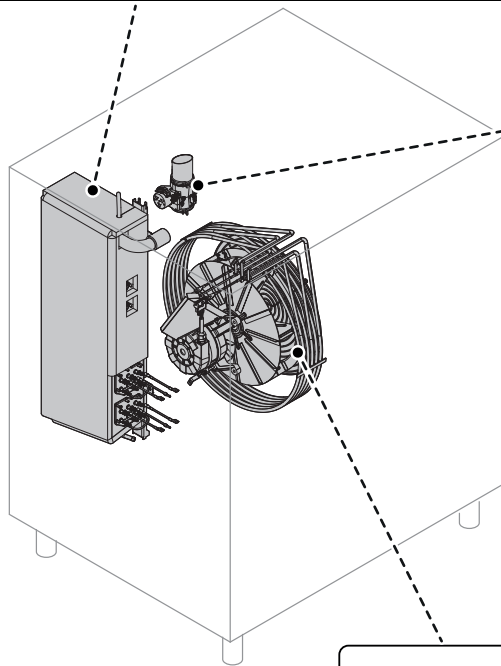

432 PLASTIC PIPES

mm 1000 Ø 50 mm   mm 500 Ø 50 mm   mm 250 Ø 50 mm   mm 150 Ø 50 mm

431 STEEL PIPES

mm 1000 Ø 50 mm   mm 750 Ø 50 mm   mm 500 Ø 50 mm   mm 250 Ø 50 mm   mm 150 Ø 50 mm