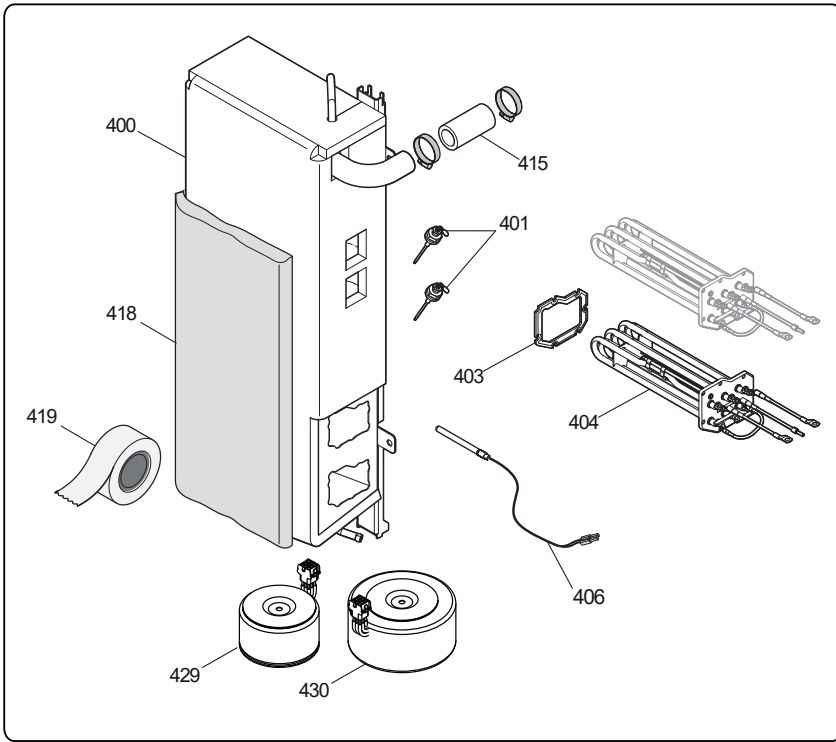

432 PLASTIC PIPES

mm 1000 Ø 50 mm   mm 500 Ø 50 mm   mm 250 Ø 50 mm   mm 150 Ø 50 mm

431 STEEL PIPES

mm 1000 Ø 50 mm   mm 750 Ø 50 mm   mm 500 Ø 50 mm   mm 250 Ø 50 mm   mm 150 Ø 50 mm