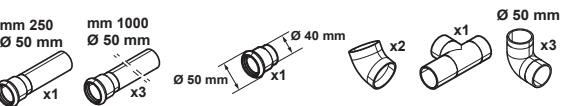

449 STEEL PIPES