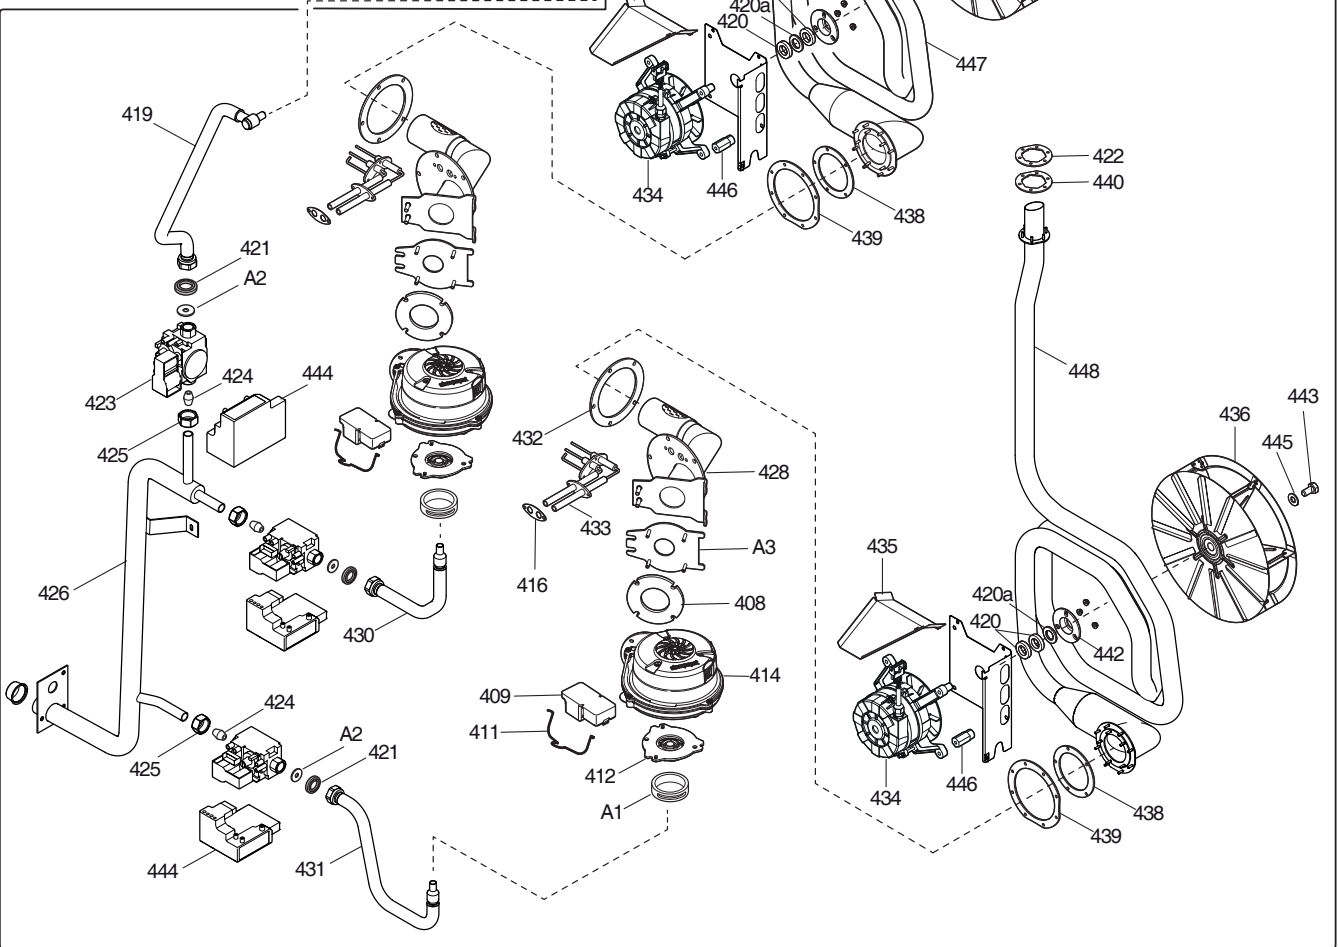

449 STEEL PIPES