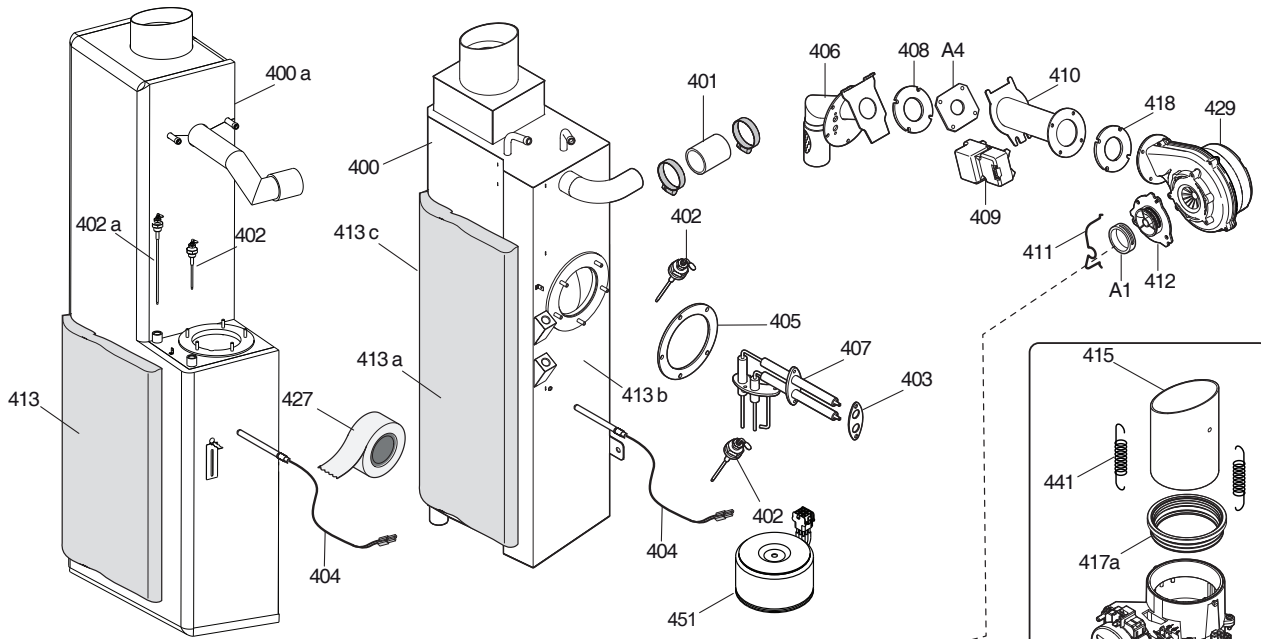

450 PLASTIC PIPES

449 STEEL PIPES