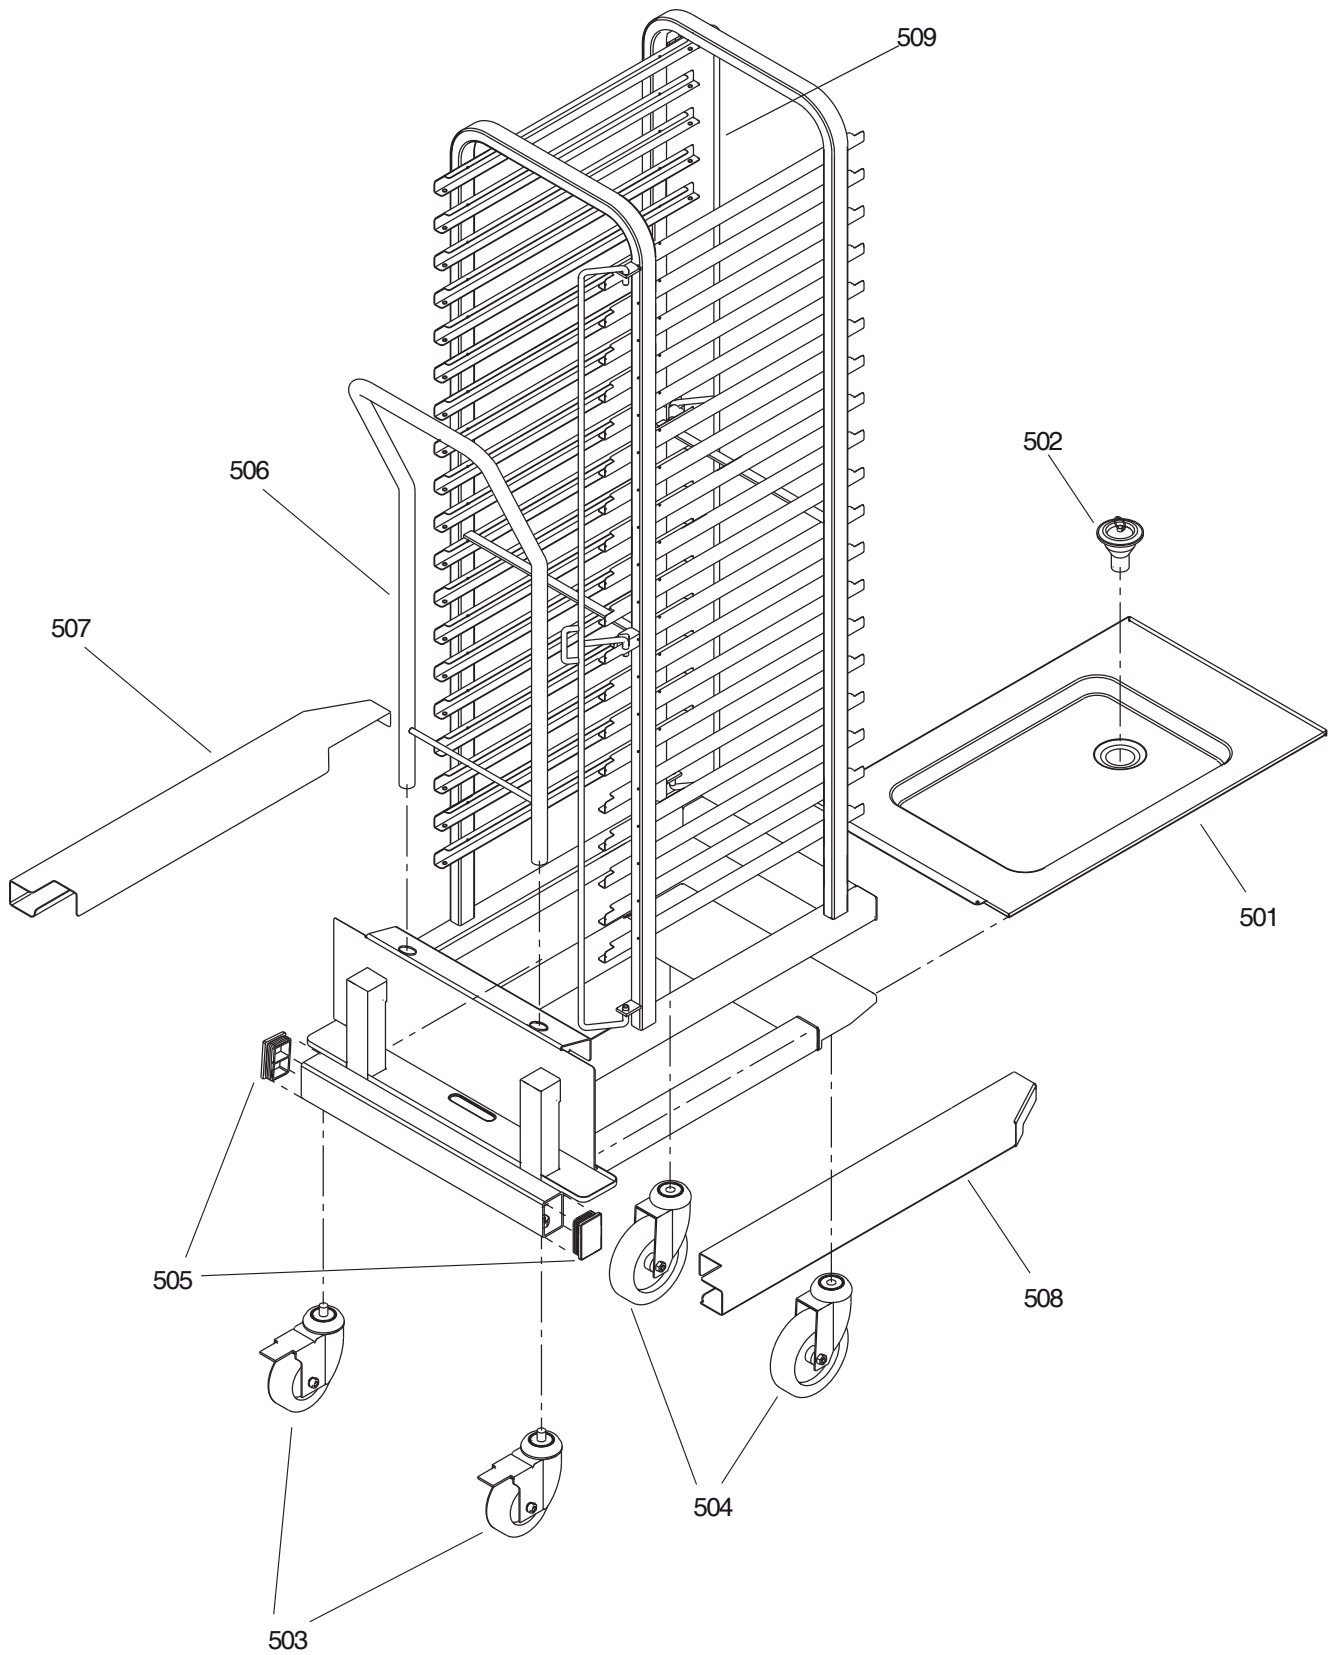

61 = 6 grids GN1/1
62 = 6 grids GN2/1
11 = 10 grids GN1/1
12 = 10 grids GN2/1
21 = 20 grids GN1/1
22 = 20 grids G21/1

COE = Combi Oven Electric

SKYLINE								
Pos	Spare part Code	Factory code	Descrizione	Description	V	W & T	S	Ref./Notes
100	0CK492	503407X02	FIANCO SINISTRO 20 1/1	LEFT PANEL 20 1/1				a b c d e f g h
100			FIANCO SINISTRO 20 2/1	LEFT PANEL 20 2/1				i j k l m n o p
101		503408002	SCHIENALE FORNO 20 1/1	BACK PANEL 20 1/1				a b c d e f g h
101			SCHIENALE FORNO 20 2/1	BACK PANEL 20 2/1				i j k l m n o p
102	0CK515	503407U02	COPERCHIO FORNO 20 1/1	TOP PANEL 20 1/1				a b c d e f g h
102			COPERCHIO FORNO 20 2/1	TOP PANEL 20 2/1				i j k l m n o p
103	0C4234	806847803	CERNIERA SUPERIORE	UPPER HINGE	X	X		
104	0CK071	543401S02	AMMORTIZZATORE VETRO INTER-NO	INNER GLASS DUMPER		X		a b d e f h i j l m n p
105	0CK319	830409802	MANIGLIA PORTA	DOOR HANDLE	X			ZANUSSI
106	0CK148	50440CX02	MOLLA FERMAVETRO	INNER GLASS STOPPER		X		
108			CERNIERA INFERIORE PORTA	LOWER HINGE	X	X		RIGHT HINGED
109	0CK557	835405A02	POSIZIONATORE INFERIORE	DOOR POSITIONER		X		RIGHT HINGED
112	0CK297	548401U02	MANIGLIA PORTA	DOOR HANDLE	X			ELECTROLUX
114	0CK505	879403901	ASSIEME VETRO INTERNO 20 1/1	INNER GLASS ASSEMBLY 20 1/1	X	X		a b c d e f g h
114	0CK556	879403A01	ASSIEME VETRO INTERNO 20 2/1	INNER GLASS ASSEMBLY 20 2/1	X	X		i j k l m n o p
115	0CK497	543401Z01	GUARNIZIONE CELLA-PORTA 20 1/1	DOOR GASKET 20 1/1	X	X		a b c d e f g h
115	0CK548	543402001	GUARNIZIONE CELLA-PORTA 20 2/1	DOOR GASKET 20 2/1	X	X		i j k l m n o p
116	0CK275	599406602	SPILLONE MULTIPUNTO (6 PUNTI)	FOOD PRB MULTIPOINT(6 POINTS)		X		
116			SPILLONE SINGOLO PUNTO	FOOD PROBE SINGLE POINT		X		
117	0CK493	500407Q01	SUPPORTO FILTRO	FILTER SUPPORT				
118	0CK494	549401901	FILTRO ARIA	AIR FILTER		X		
119	0CK496	549401600	PIEDE	FOOT				
121	0CK331	548402700	COPERCHIETTO MANIGLIA ELUX	ELUX HANDLE COVER		X		ELECTROLUX
123	0CK114	543402500	GUARNIZIONE ASPIRAZIONE ARIA	AIR INLET GASKET		X		
127	0E1331	206004105	ROSETTA	WASHER		X		
128	0C3973	214014255	VITE M6X25	SCREW M6X25		X		
129	0CK082	805407P01	BARRA LED	LED BAR		X		
130	0CK500	878403W04	PARETE DI ASPIRAZIONE 20 1/1	SUCTION WALL 20 1/1				a b c d e f g h
130			PARETE DI ASPIRAZIONE 20 2/1	SUCTION WALL 20 2/1				i j k l m n o p
131	0CK523	547400A00	BOCCOLA IGUS 'IGLIDUR	BUSH IGUS 'IGLIDUR		X		
132	0CK495	514406Y01	STELO FILETTATO	THREADED STEM				
133	0CK441	83040MY01	ASS. PORTA 2 VETRI 20 1/1	DOOR ASSY 2 GLASSES 20 1/1				a b d e f h - ELUX
133	0CK443	83040N001	ASS. PORTA 2 VETRI 20 2/1	DOOR ASSY 2 GLASSES 20 2/1				i j l m n p - ELUX
133	0CK453	83040NA01	ASS. PORTA 2 VETRI 20 1/1	DOOR ASSY 2 GLASSES 20 1/1				a b d e f h - ZAN
133	0CK455	83040NC01	ASS. PORTA 2 VETRI 20 2/1	DOOR ASSY 2 GLASSES 20 2/1				i j l m n p - ZAN
133	0CK465	83040NP01	ASS. PORTA 2 VETRI 20 1/1	DOOR ASSY 2 GLASSES 20 1/1				a b d e f h - TO BRAND
133	0CK467	83040NR01	ASS. PORTA 2 VETRI 20 2/1	DOOR ASSY 2 GLASSES 20 2/1				i j l m n p - TO BRAND
133	0CK442	83040MZ01	ASS. PORTA 3 VETRI 20 1/1	DOOR ASSY 3 GLASSES 20 1/1				c g - ELUX
133	0CK444	83040N101	ASS. PORTA 3 VETRI 20 2/1	DOOR ASSY 3 GLASSES 20 2/1				k o - ELUX
133	0CK454	83040NB01	ASS. PORTA 3 VETRI 20 1/1	DOOR ASSY 3 GLASSES 20 1/1				c g - ZAN
133	0CK456	83040ND01	ASS. PORTA 3 VETRI 20 2/1	DOOR ASSY 3 GLASSES 20 2/1				k o - ZAN
133	0CK466	83040NQ01	ASS. PORTA 3 VETRI 20 1/1	DOOR ASSY 3 GLASSES 20 1/1				c g - TO BRAND
133	0CK468	83040NS01	ASS. PORTA 3 VETRI 20 2/1	DOOR ASSY 3 GLASSES 20 2/1				k o - TO BRAND
134	*	855408L00	ASS. VETRO INTERMEDIO 20 1/1	MIDDLE GLASS ASS.Y 20 1/1				c g
134	*	855408K00	ASS. VETRO INTERMEDIO 20 2/1	MIDDLE GLASS ASS.Y 20 2/1				k o