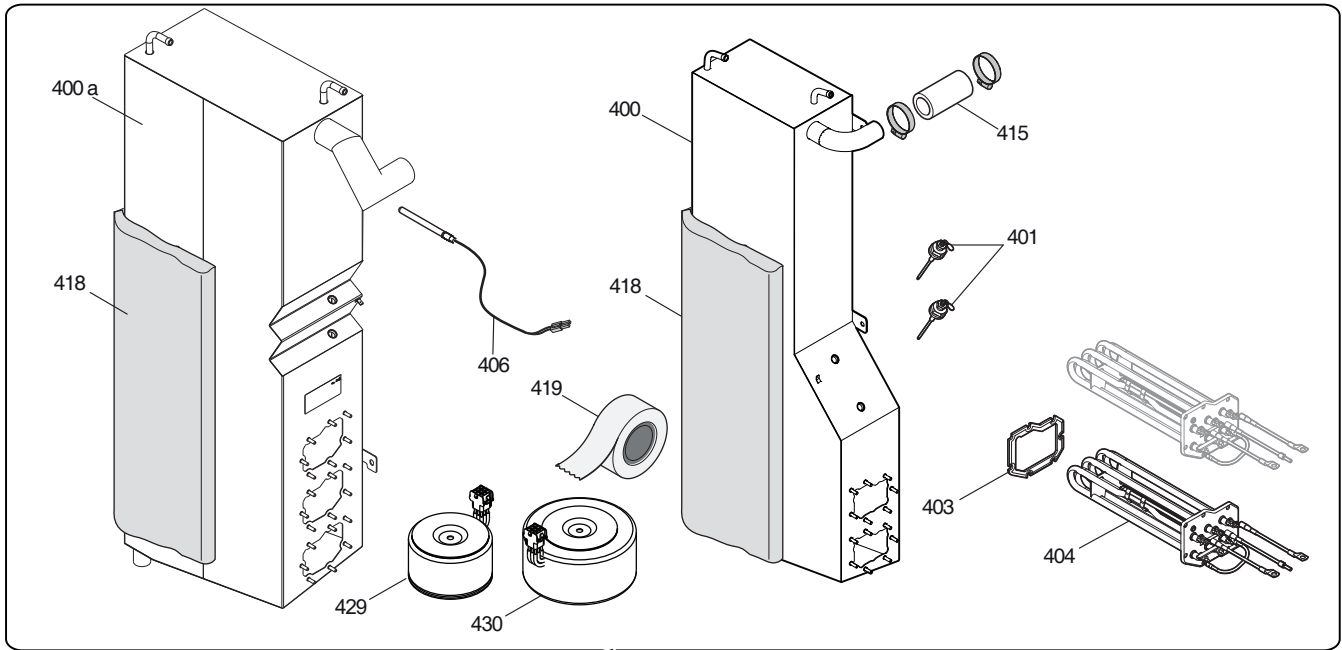

422 PLASTIC PIPES

421 STEEL PIPES