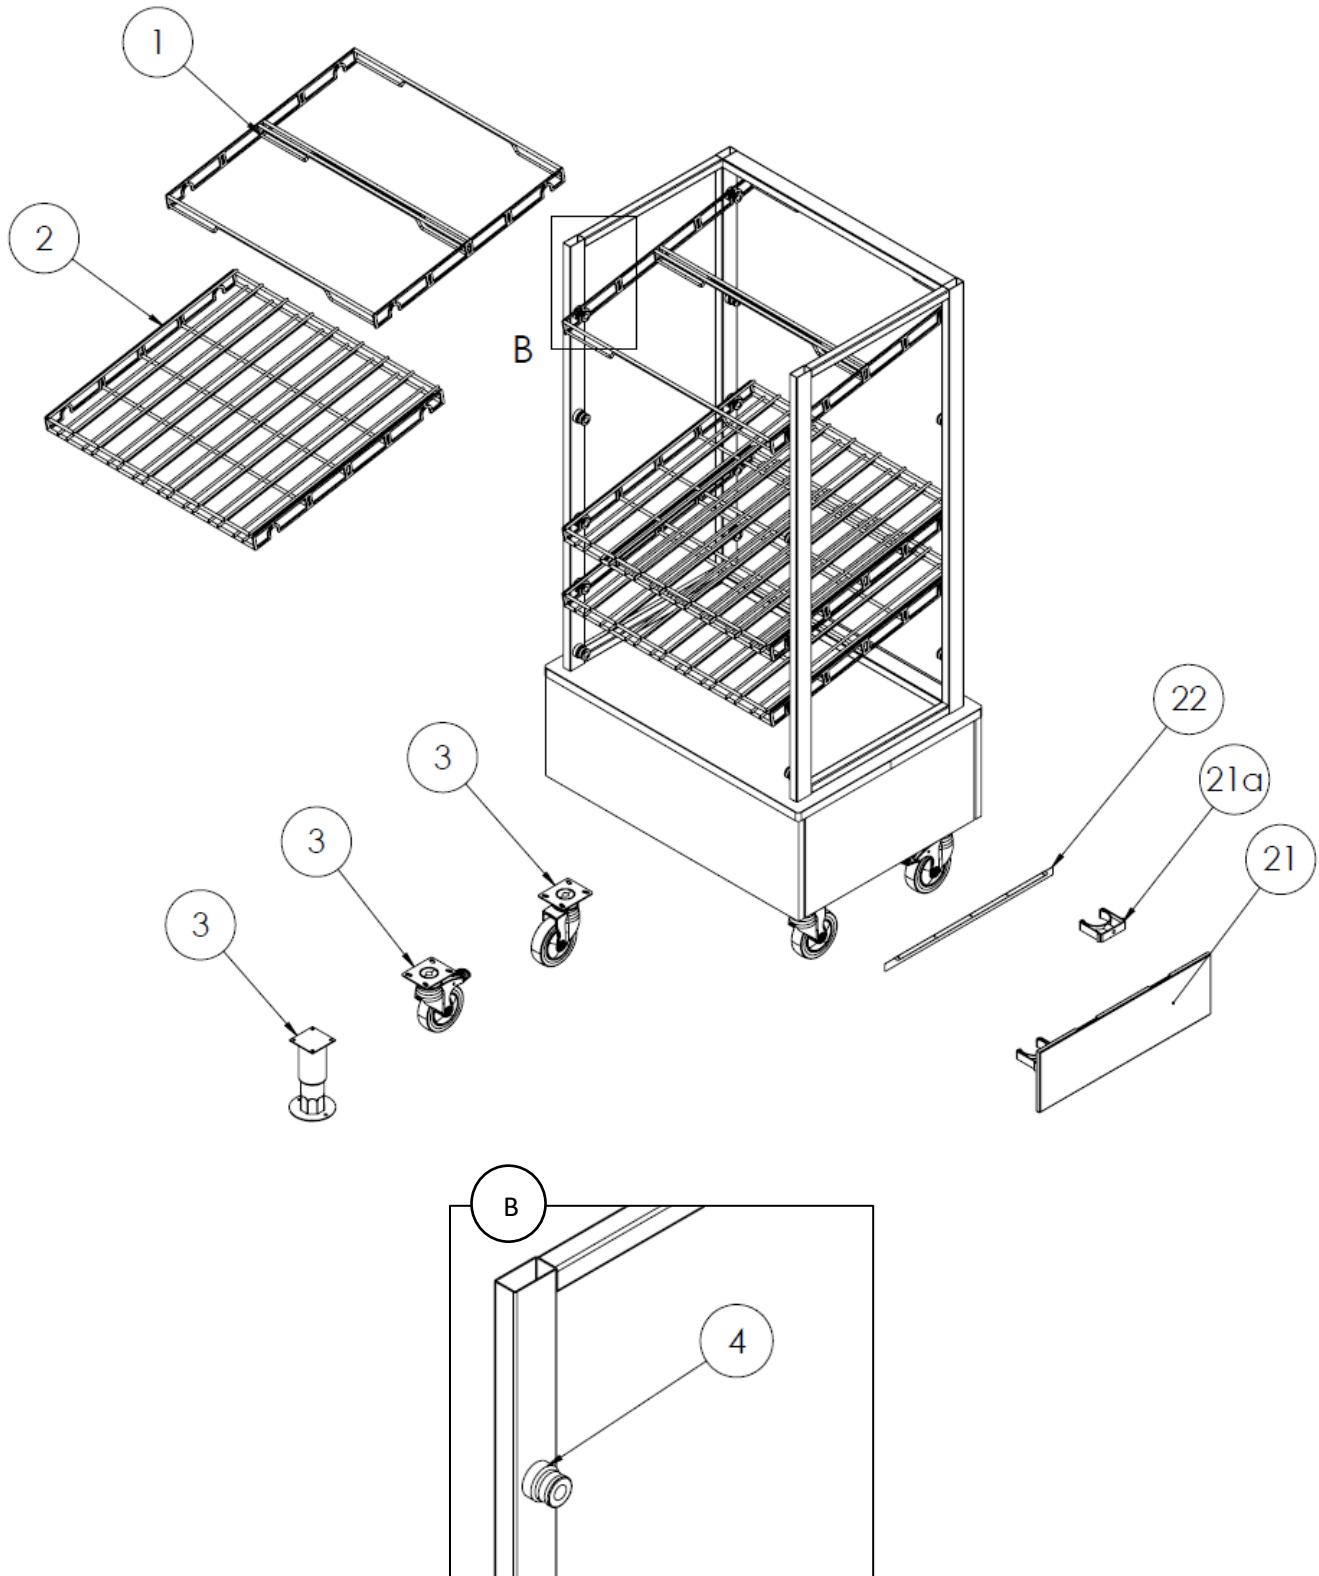

SPARE PARTS CATALOGUE

CUTLERY BREAD AND GLASS DISPENSER

| Code | Type | Ref. | Brand | Page |
|--------|-------------------------------------------------|------|------------|------|
| 322123 | Flexy Compact Cutlery and Bread Glass Dispenser | a | Electrolux | 1 |

CUTLERY BREAD AND GLASS DISPENSER

| POS | ALIAS CODE | CODE | AÇIKLAMA/DESCRIPTION | Ref./Notes | V (Vital) W&T (Wear & Tear) & - (non) |
|-----|-------------------|--------|------------------------------------------------------------------------------------------------------------------------------|------------|---------------------------------------------------|
| 1 | 50003926 | 0PEBJ9 | CATAL BICAK TEL RAF / Shelf for GN containers | a | |
| 2 | 50003924 | 0PEBJ7 | BARDAKLIK TEL RAF / Shelf for glasses | a | |
| 3 | 0.204010101.26967 | 0PEE00 | TEKERLEK / Castor | a | |
| | 0.204010101.26968 | 0PEE01 | TEKERLEK FRENLİ / Castor with brake | a | |
| | 50008114 | | MARINE AYAK / Marine Foot | a | |
| 4 | 0.236010101.37715 | 0PRTTM | RAF TUTUCU TEFLON / Teflon Shelf support | a | W&T, V |
| 21 | 50009177 | | MOBIL BODY YAN BAZA MONTAJI / Side plinth assembly | a | |
| | 50011177 | | CUTLERY BREAD AND GLASS DISPENSER ON-ARKA BAZA MONTAJI / Cutlery Bread and Glass Dispenser front and back plinth assembly | a | |
| 21a | 50011202 | | BORU KLIPSI Ø60 SIYAH PLASTIK SOMUNLU MONTAJ / Pipe Clip Ø60 black and nut set | a | |
| 22 | 90009157 | | MOBIL BODY YAN BAZA ALT KAPAMA SACI / Side plinth bottom closing sheet metal | a | |