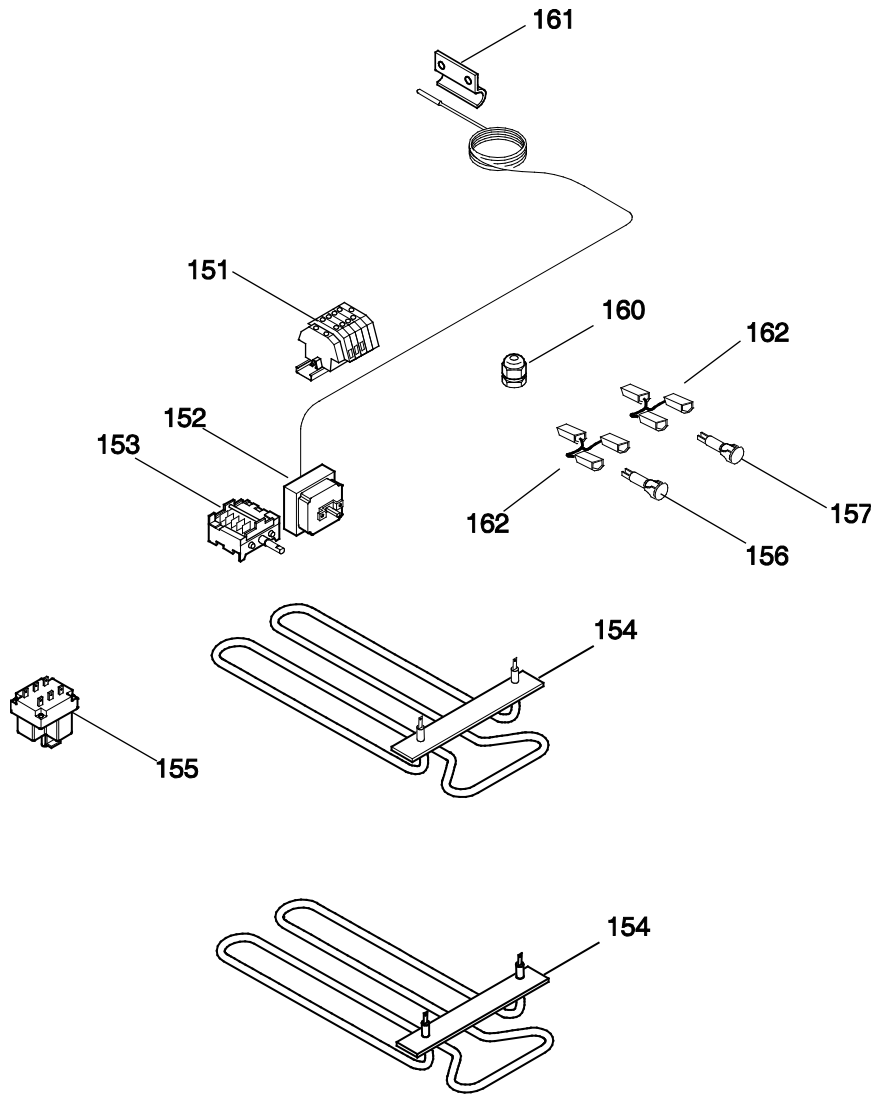

CUCINE GAS MONOBLOCCO E700XP
GAS RANGES E700XP

<i>Pos</i>	<i>Spare Part Code</i>	<i>Factory Code</i>	<i>Descrizione</i>	<i>Description</i>	<i>Ref./Note</i>
1	0C2526	511821400	GRIGLIA FUOCHI GHISA	CAST IRON GRID	
2	0C7723	87089A900	RIPIANO 800mm	TABLE TOP 800mm	ELX
2	0C7733	87089G800	RIPIANO 800mm	TABLE TOP 800mm	ZAN, OEM
2	0C7724	87089AA00	RIPIANO 1200mm	TABLE TOP 1200mm	ELX
2	0C7734	87089G900	RIPIANO 1200mm	TABLE TOP 1200mm	ZAN, OEM
3	*	85089FF00	RIVESTIMENTO LATERALE	EXTERNAL PANEL 800mm	ELX
3	*	85089FJ00	RIVESTIMENTO LATERALE	EXTERNAL PANEL 800mm	ZAN, OEM
3	*	85089FG00	RIVESTIMENTO LATERALE	EXTERNAL PANEL 1200mm	ELX
3	*	85089FK00	RIVESTIMENTO LATERALE	EXTERNAL PANEL 1200mm	ZAN, OEM
4	0C0182	529850500	PIASTRINA FACCIATA-FIANCO	PLATE JOINTING	
5	0C2305	560802101	ISOLAMENTO FORNO	INSULATION, OVEN	
6	0C6445	538831100	GRIGLIA PROTEZIONE BULBO	PROTECTION PROBE GRID	GAS OVEN
6	0C6444	538862800	GRIGLIA PROTEZIONE BULBO	PROTECTION PROBE GRID	EL. OVEN
7	0C6446	51489AA00	GUIDA GRIGLIA	GRATE LEADING	
8	025020	330260842	GRIGLIA FORNO	GRATE, OVEN	a,b,c,d,e,j,l,m,n,o,t,u,v, w,zA1, 650x530
8	0C6455	856814402	GRIGLIA FORNO	GRATE, OVEN	f,i,g,h,p,q,r,s, 626x530
9	054114	500847401	SUOLA FORNO	SOLE PLATE	
10	050761	315280702	COPERCHIO FORO PILOTA	PILOT COVER	
11	0C7248	85089B300	CRUSCOTTO 800mm	CONTROL PANEL 800mm	ELX – GAS OVEN
11	0C7249	85089B500	CRUSCOTTO 800mm	CONTROL PANEL 800mm	ELX – EL OVEN
11	0C7283	87089GD00	CRUSCOTTO 800mm	CONTROL PANEL 800mm	ZAN – GAS OVEN
11	0C7286	87089GM00	CRUSCOTTO 800mm	CONTROL PANEL 800mm	ZAN – EL OVEN
11	*	50389LW00	CRUSCOTTO 800mm	CONTROL PANEL 800mm	OEM – GAS OVEN
11	*	50389LY00	CRUSCOTTO 800mm	CONTROL PANEL 800mm	OEM – EL OVEN
11	0C7250	85089B700	CRUSCOTTO 1200mm	CONTROL PANEL 1200mm	ELX – GAS OVEN
11	0C7721	85589B500	CRUSCOTTO 1200mm	CONTROL PANEL 1200mm	ELX – EL OVEN
11	0C7221	87089GG00	CRUSCOTTO 1200mm	CONTROL PANEL 1200mm	ZAN – GAS OVEN
11	0C7735	87089GS00	CRUSCOTTO 1200mm	CONTROL PANEL 1200mm	ZAN – EL OVEN
11	*	50389M000	CRUSCOTTO 1200mm	CONTROL PANEL 1200mm	OEM – GAS OVEN
12	0C6671	548876S00	GHIERA MANOPOLA FUOCHI ANT.	KNOB RING, FRONT BURNER	ELX
12	0C7243	548879F00	GHIERA MANOPOLA FUOCHI ANT.	KNOB RING, FRONT BURNER	ZAN, OEM
13	0C8645	54887AV00	ASSIEME MANOPOLA "UNIVERSALE"	KNOB ASSEMBLY (KNOB+ADAP)	a,b,c,d,e,f,g,h,i
13*	0C8715	511851100	SOLO MANOPOLA "UNIVERSALE"	ONLY KNOB	a,b,c,d,e,f,g,h,i
13	0C7425	548878101	MANOPOLA RUBINETTO GAS	KNOB, GAS TAP	j,l,m,n,o,p,q,r,s,t,u
13	0C1007	548865600	MANOPOLA RUBINETTO GAS	KNOB, GAS TAP	v,w,z
13	0C8700	548877W00	MANOPOLA COMMUTATORE	KNOB, REGULATOR	c,d,e,h,i,
13	0C7232	548878201	MANOPOLA COMMUTATORE	KNOB, REGULATOR	m,n,o,r,s
13	0A5621	548865500	MANOPOLA COMMUTATORE	KNOB, REGULATOR	v
13	0C6746	548876W00	MANOPOLA COMMUTATORE	KNOB, REGULATOR	A1
14	0C0156	527850500	PIASTRA FISSAGGIO FIANCHI	SIDE PANELS JOINTING PLATE	
15	0C7332	548876T00	GHIERA MANOPOLA FUOCHI POS.	KNOB RING, REAR BURNER	ELX
15	0C7244	548879G00	GHIERA MANOPOLA FUOCHI POS.	KNOB RING, REAR BURNER	ZAN, OEM
16	0C7179	548877Z01	MANOPOLA TERMOSTATO VALVOLA	KNOB, VALVE THERMOSTAT	ZAN – GAS OVEN
16	0C5252	548872700	MANOPOLA TERMOSTATO VALVOLA	KNOB, VALVE THERMOSTAT	OEM – GAS OVEN
17	069567	218912211	MOLLETTA	SPRING