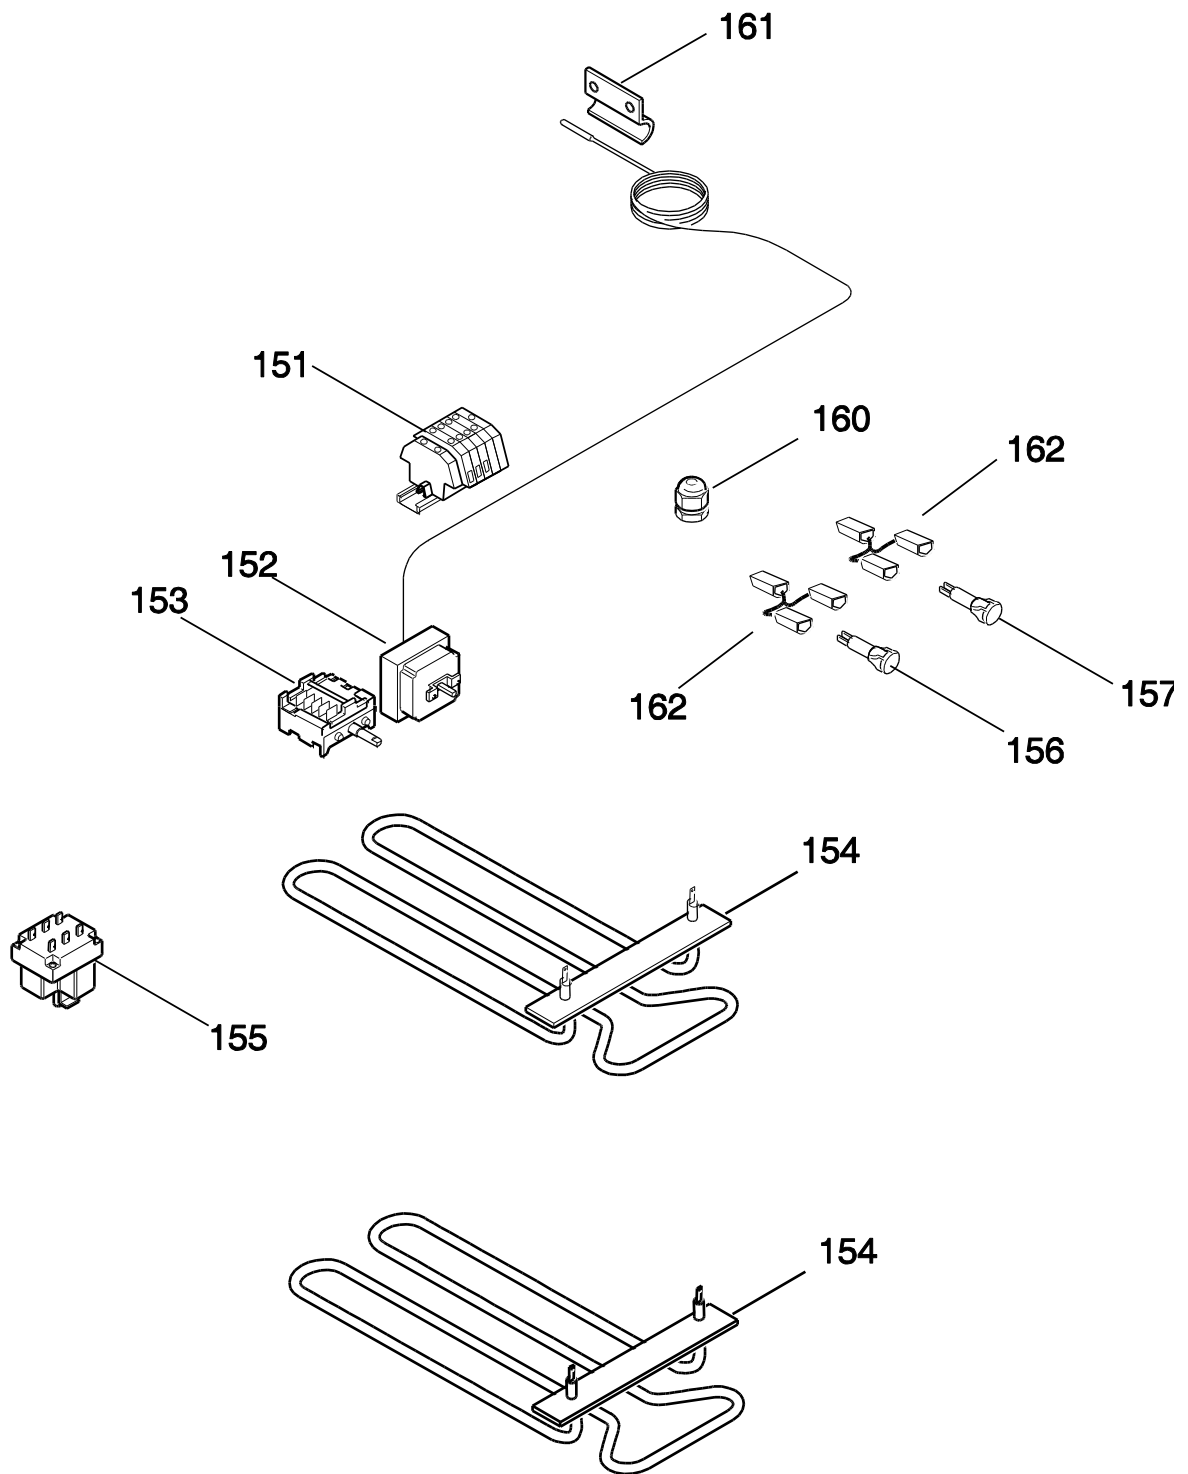

**CUCINE GAS MONOBLOCCO E700XP
GAS RANGES E700XP**

<i>Pos</i>	<i>Spare Part Code</i>	<i>Factory Code</i>	<i>Descrizione</i>	<i>Description</i>	<i>Ref./Note</i>
1	0C2526	511821400	GRIGLIA FUOCHI GHISA	CAST IRON GRID	
2	0C7723	87089A900	RIPIANO 800mm	TABLE TOP 800mm	ELX
2	0C7733	87089G800	RIPIANO 800mm	TABLE TOP 800mm	ZAN, OEM
2	0C7724	87089AA00	RIPIANO 1200mm	TABLE TOP 1200mm	ELX
2	0C7734	87089G900	RIPIANO 1200mm	TABLE TOP 1200mm	ZAN, OEM
3	*	85089FF00	RIVESTIMENTO LATERALE	EXTERNAL PANEL 800mm	ELX
3	*	85089FJ00	RIVESTIMENTO LATERALE	EXTERNAL PANEL 800mm	ZAN, OEM
3	*	85089FG00	RIVESTIMENTO LATERALE	EXTERNAL PANEL 1200mm	ELX
3	*	85089FK00	RIVESTIMENTO LATERALE	EXTERNAL PANEL 1200mm	ZAN, OEM
4	0C0182	529850500	PIASTRINA FACCIATA-FIANCO	PLATE JOINTING	
5	0C2305	560802101	ISOLAMENTO FORNO	INSULATION, OVEN	
6	0C6445	538831100	GRIGLIA PROTEZIONE BULBO	PROTECTION PROBE GRID	GAS OVEN
6	0C6444	538862800	GRIGLIA PROTEZIONE BULBO	PROTECTION PROBE GRID	EL. OVEN
7	0C6446	51489AA00	GUIDA GRIGLIA	GRATE LEADING	
8	025020	330260842	GRIGLIA FORNO	GRATE, OVEN	a,b,c,d,e,j,l,m,n,o,t,u,v, w,z,a1, 650x530
8	0C6455	856814402	GRIGLIA FORNO	GRATE, OVEN	f,i,g,h,p,q,r,s, 626x530
9	054114	500847401	SUOLA FORNO	SOLE PLATE	
10	050761	315280702	COPERCHIO FORO PILOTA	PILOT COVER	
11	0C7248	85089B300	CRUSCOTTO 800mm	CONTROL PANEL 800mm	ELX – GAS OVEN
11	0C7249	85089B500	CRUSCOTTO 800mm	CONTROL PANEL 800mm	ELX – EL OVEN
11	0C7283	87089GD00	CRUSCOTTO 800mm	CONTROL PANEL 800mm	ZAN – GAS OVEN
11	0C7286	87089GM00	CRUSCOTTO 800mm	CONTROL PANEL 800mm	ZAN – EL OVEN
11	*	50389LW00	CRUSCOTTO 800mm	CONTROL PANEL 800mm	OEM – GAS OVEN
11	*	50389LY00	CRUSCOTTO 800mm	CONTROL PANEL 800mm	OEM – EL OVEN
11	0C7250	85089B700	CRUSCOTTO 1200mm	CONTROL PANEL 1200mm	ELX – GAS OVEN
11	0C7721	85589B500	CRUSCOTTO 1200mm	CONTROL PANEL 1200mm	ELX – EL OVEN
11	0C7221	87089GG00	CRUSCOTTO 1200mm	CONTROL PANEL 1200mm	ZAN – GAS OVEN
11	0C7735	87089GS00	CRUSCOTTO 1200mm	CONTROL PANEL 1200mm	ZAN – EL OVEN
11	*	50389M000	CRUSCOTTO 1200mm	CONTROL PANEL 1200mm	OEM – GAS OVEN
12	0C6671	548876S00	GHIERA MANOPOLA FUOCHI ANT.	KNOB RING, FRONT BURNER	ELX
12	0C7243	548879F00	GHIERA MANOPOLA FUOCHI ANT.	KNOB RING, FRONT BURNER	ZAN, OEM
13	0C8645	54887AV00	ASSIEME MANOPOLA "UNIVERSALE"	KNOB ASSEMBLY (KNOB+ADAP)	ELX
13*	0C8715	511851100	SOLO MANOPOLA "UNIVERSALE"	ONLY KNOB	ELX
13	0C7425	548878101	MANOPOLA RUBINETTO GAS	KNOB, GAS TAP	ZAN
13	0C1007	548865600	MANOPOLA RUBINETTO GAS	KNOB, GAS TAP	OEM
13	0C8700	548877W00	MANOPOLA COMMUTATORE	KNOB, REGULATOR	ELX ELECTRIC
13	0C7232	548878201	MANOPOLA COMMUTATORE	KNOB, REGULATOR	ZAN ELECTRIC
13	0A5621	548865500	MANOPOLA COMMUTATORE	KNOB, REGULATOR	OEM ELCTRIC
13	0C6746	548876W00	MANOPOLA COMMUTATORE	KNOB, REGULATOR	A1
14	0C0156	527850500	PIASTRA FISSAGGIO FIANCHI	SIDE PANELS JOINTING PLATE	
15	0C7332	548876T00	GHIERA MANOPOLA FUOCHI POS.	KNOB RING, REAR BURNER	ELX
15	0C7244	548879G00	GHIERA MANOPOLA FUOCHI POS.	KNOB RING, REAR BURNER	ZAN, OEM
16	0C7179	548877Z01	MANOPOLA TERMOSTATO VALVOLA	KNOB, VALVE THERMOSTAT	ZAN – GAS OVEN
16	0C5252	548872700	MANOPOLA TERMOSTATO VALVOLA	KNOB, VALVE THERMOSTAT	OEM – GAS OVEN