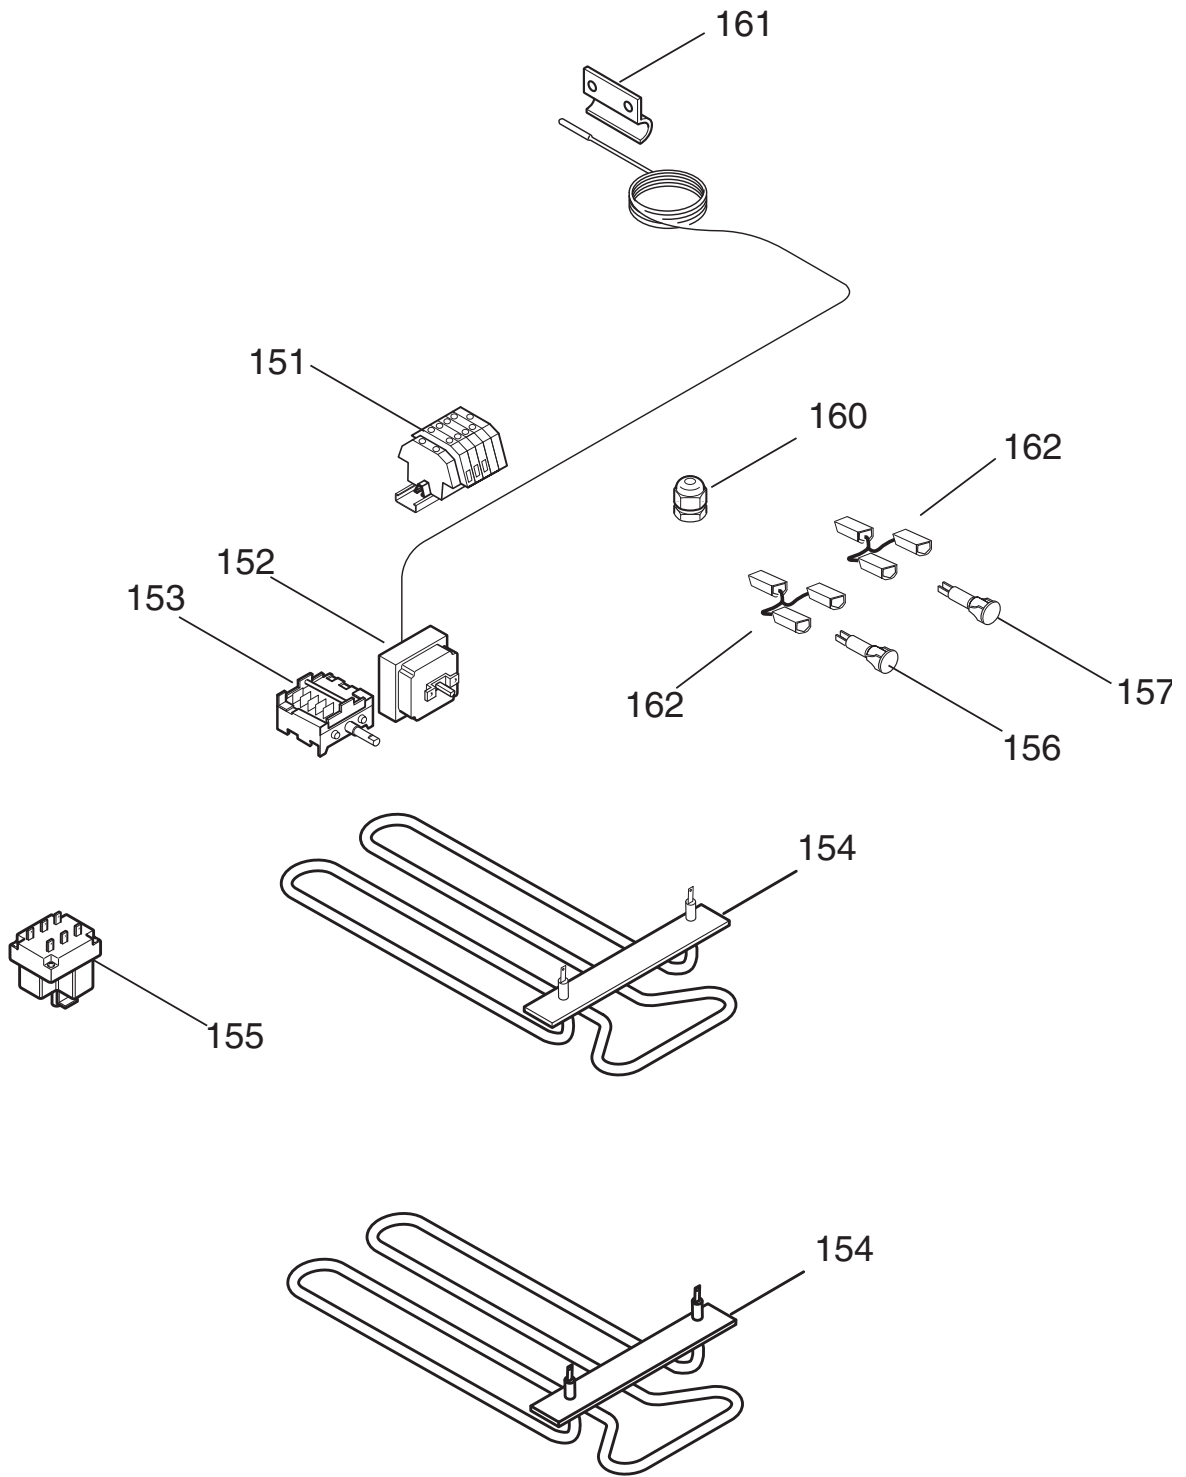

CUCINE GAS MONOBLOCCO E700XP
GAS RANGES E700XP

<i>Pos</i>	<i>Spare Part Code</i>	<i>Factory Code</i>	<i>Descrizione</i>	<i>Description</i>	<i>Ref./Note</i>
1	0C2526	511821400	GRIGLIA FUOCHI GHISA	CAST IRON GRID	
2	0C7723	87089A900	RIPIANO 800mm	TABLE TOP 800mm	ELX
2	0C7733	87089G800	RIPIANO 800mm	TABLE TOP 800mm	ZAN, OEM
2	0C7724	87089AA00	RIPIANO 1200mm	TABLE TOP 1200mm	ELX
2	0C7734	87089G900	RIPIANO 1200mm	TABLE TOP 1200mm	ZAN, OEM
3	*	85089FF00	RIVESTIMENTO LATERALE	EXTERNAL PANEL 800mm	ELX
3	*	85089FJ00	RIVESTIMENTO LATERALE	EXTERNAL PANEL 800mm	ZAN, OEM
3	*	85089FG00	RIVESTIMENTO LATERALE	EXTERNAL PANEL 1200mm	ELX
3	*	85089FK00	RIVESTIMENTO LATERALE	EXTERNAL PANEL 1200mm	ZAN, OEM
4	0C0182	529850500	PIASTRINA FACCIATA-FIANCO	PLATE JOINTING	
5	0C2305	560802101	ISOLAMENTO FORNO	INSULATION, OVEN	GAS OVEN
5	0CB489	560851800	ISOLAMENTO FORNO	INSULATION, OVEN	EL. OVEN
6	0C6445	538831100	GRIGLIA PROTEZIONE BULBO	PROTECTION PROBE GRID	GAS OVEN
6	0C6444	538862800	GRIGLIA PROTEZIONE BULBO	PROTECTION PROBE GRID	EL. OVEN
7	0C6446	51489AA00	GUIDA GRIGLIA	GRATE LEADING	
8	025020	330260842	GRIGLIA FORNO	GRATE, OVEN	a,b,c,d,e,j,l,m,n,o,t,u,v, w,z,a1, 650x530
8	0C6455	856814402	GRIGLIA FORNO	GRATE, OVEN	f,i,g,h,p,q,r,s, 626x530
9	054114	500847401	SUOLA FORNO	SOLE PLATE	
10	050761	315280702	COPERCHIO FORO PILOTA	PILOT COVER	
11	0C7248	85089B300	CRUSCOTTO 800mm	CONTROL PANEL 800mm	ELX – GAS OVEN
11	0C7249	85089B500	CRUSCOTTO 800mm	CONTROL PANEL 800mm	ELX – EL OVEN
11	0C7283	87089GD00	CRUSCOTTO 800mm	CONTROL PANEL 800mm	ZAN – GAS OVEN
11	0C7286	87089GM00	CRUSCOTTO 800mm	CONTROL PANEL 800mm	ZAN – EL OVEN
11	*	50389LW00	CRUSCOTTO 800mm	CONTROL PANEL 800mm	OEM – GAS OVEN
11	*	50389LY00	CRUSCOTTO 800mm	CONTROL PANEL 800mm	OEM – EL OVEN
11	0C7250	85089B700	CRUSCOTTO 1200mm	CONTROL PANEL 1200mm	ELX – GAS OVEN
11	0C7721	85589B500	CRUSCOTTO 1200mm	CONTROL PANEL 1200mm	ELX – EL OVEN
11	0C7221	87089GG00	CRUSCOTTO 1200mm	CONTROL PANEL 1200mm	ZAN – GAS OVEN
11	0C7735	87089GS00	CRUSCOTTO 1200mm	CONTROL PANEL 1200mm	ZAN – EL OVEN
11	*	50389M000	CRUSCOTTO 1200mm	CONTROL PANEL 1200mm	OEM – GAS OVEN
12	0C6671	548876S00	GHIERA MANOPOLA FUOCHI ANT.	KNOB RING, FRONT BURNER	ELX
12	0C7243	548879F00	GHIERA MANOPOLA FUOCHI ANT.	KNOB RING, FRONT BURNER	ZAN, OEM
13	0C8645	54887AV00	ASSIEME MANOPOLA "UNIVERSALE"	KNOB ASSEMBLY (KNOB+ADAP)	ELX
13*	0C8715	511851100	SOLO MANOPOLA "UNIVERSALE"	ONLY KNOB	ELX
13	0C7425	548878101	MANOPOLA RUBINETTO GAS	KNOB, GAS TAP	ZAN
13	0C1007	548865600	MANOPOLA RUBINETTO GAS	KNOB, GAS TAP	OEM
13	0C8700	548877W00	MANOPOLA COMMUTATORE	KNOB, REGULATOR	ELX ELECTRIC
13	0C7232	548878201	MANOPOLA COMMUTATORE	KNOB, REGULATOR	ZAN ELECTRIC
13	0A5621	548865500	MANOPOLA COMMUTATORE	KNOB, REGULATOR	OEM ELCTRIC
13	0C6746	548876W00	MANOPOLA COMMUTATORE	KNOB, REGULATOR	A1
14	0C0156	527850500	PIASTRA FISSAGGIO FIANCHI	SIDE PANELS JOINTING PLATE	
15	0C7332	548876T00	GHIERA MANOPOLA FUOCHI POS.	KNOB RING, REAR BURNER	ELX
15	0C7244	548879G00	GHIERA MANOPOLA FUOCHI POS.	KNOB RING, REAR BURNER	ZAN, OEM
16	0C7179	548877Z01	MANOPOLA TERMOSTATO VALVOLA	KNOB, VALVE THERMOSTAT	ZAN – GAS OVEN
16	0C5252	548872700	MANOPOLA TERMOSTATO VALVOLA	KNOB, VALVE THERMOSTAT	OEM – GAS OVEN