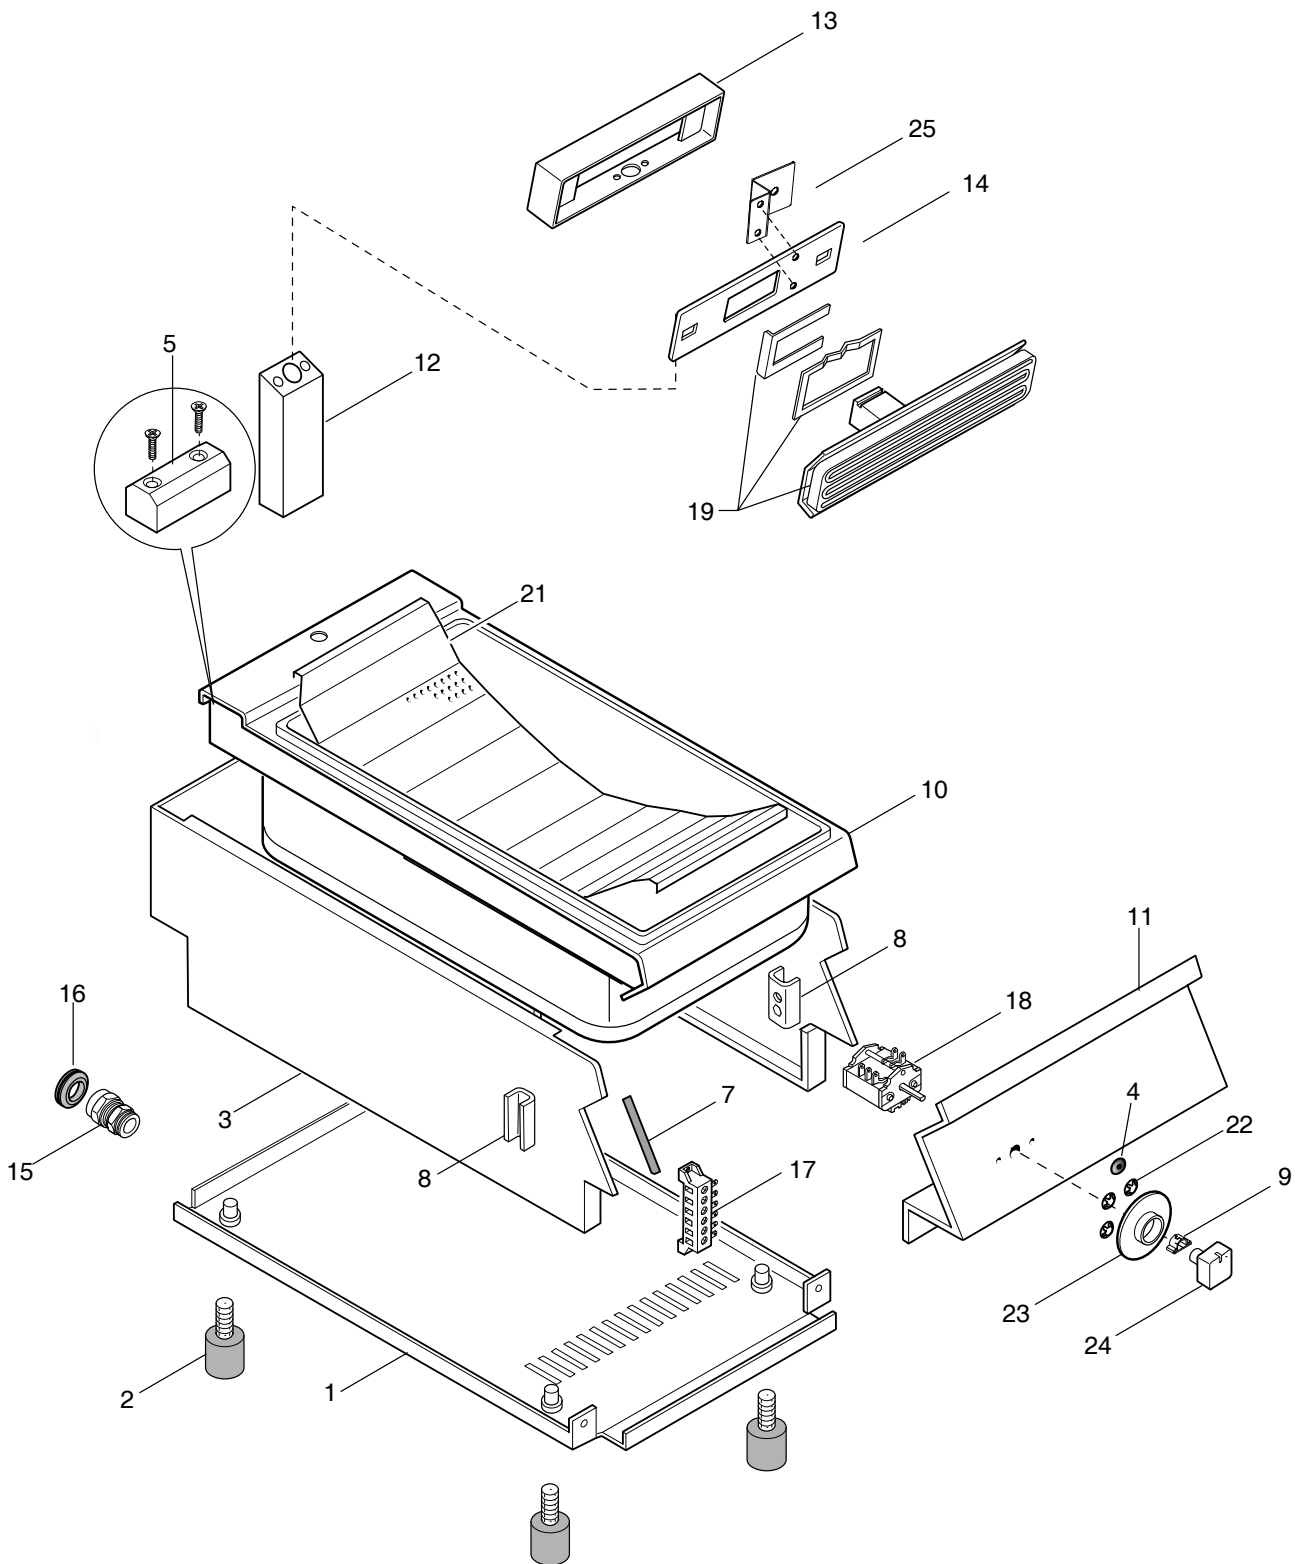

PNC	Model	Ref	Pag.	Brand	Version	Notes
371086	E7CSEDC000	a	2	ELX	EL	ELECTRIC CHIP SCUTTLE 400 MM
372086	Z7CSEDC000	b	2	ZAN	EL	ELECTRIC CHIP SCUTTLE 400 MM
373086	A7CSEDC000	c	2	OEM	EL	ELECTRIC CHIP SCUTTLE 400 MM

Pag	Index	Indice	Note
2	General components	Componenti struttura	
3	Spare parts list	Lista ricambi	

Brand/Marchio: All
Factory code: 9PDX

**SCALDAPATATE ELETTRICO E700XP
ELECTRIC TOP CHIP SCUTTLE E700XP**