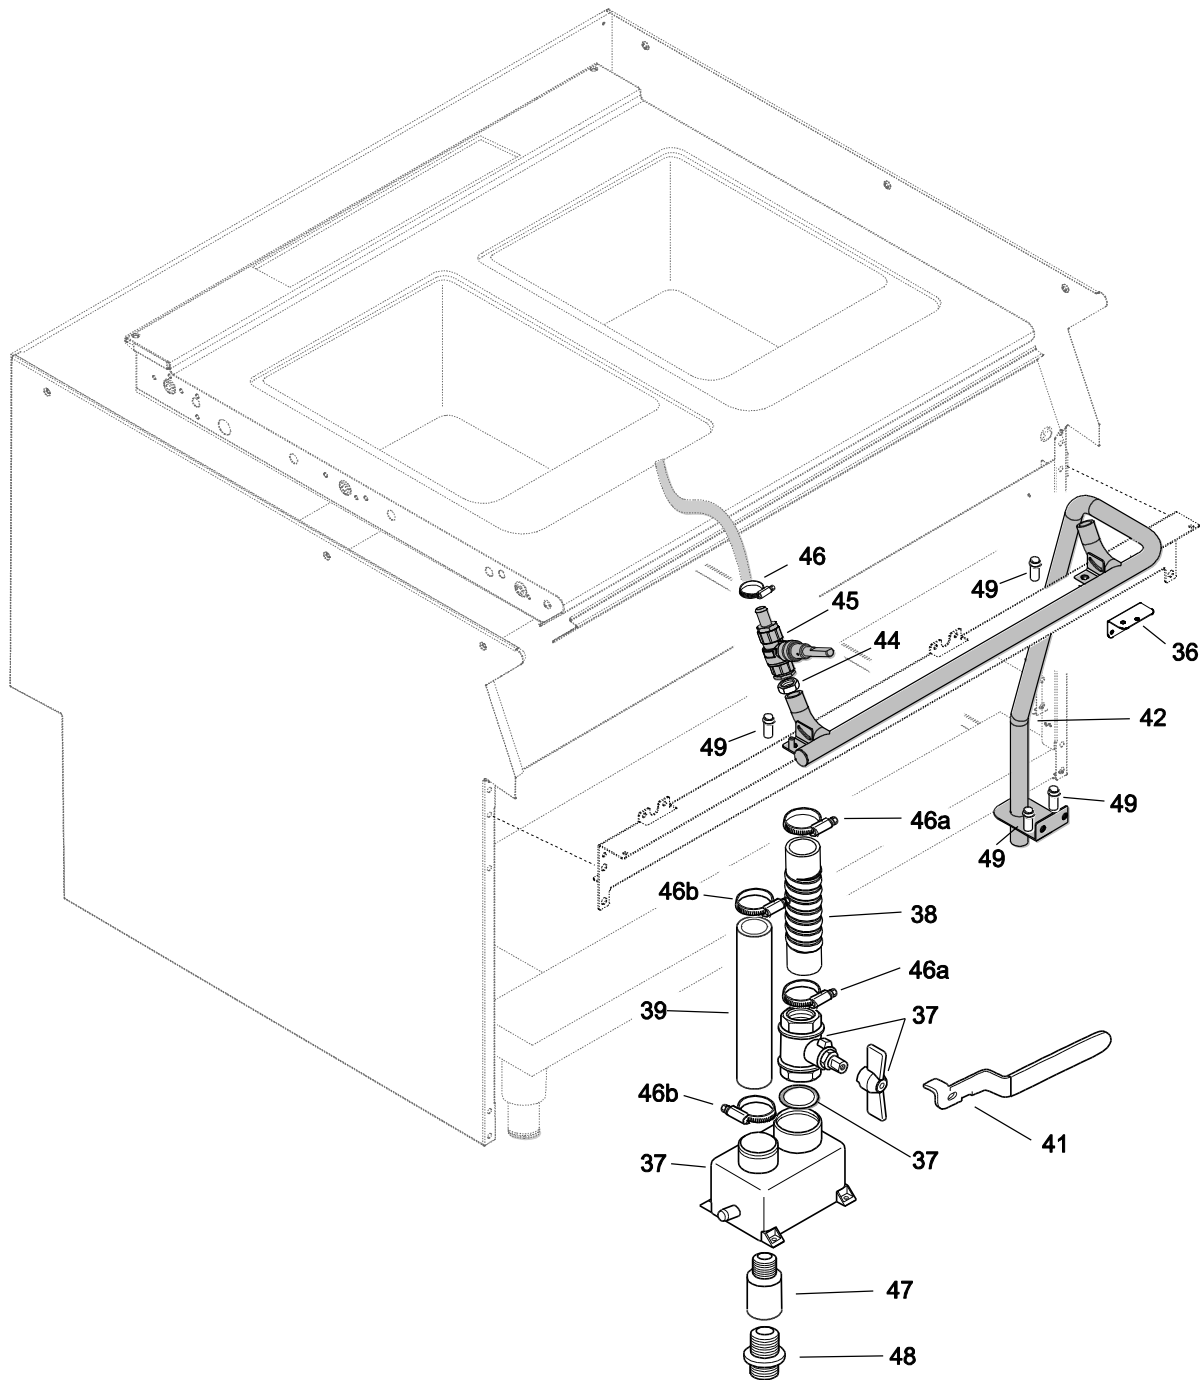

FROM S/N 3 38 (2013) - DA MATRICOLA S/N 3 38 (2013)

Idraulic circuit (water) / Componenti impianto idraulico (acqua)