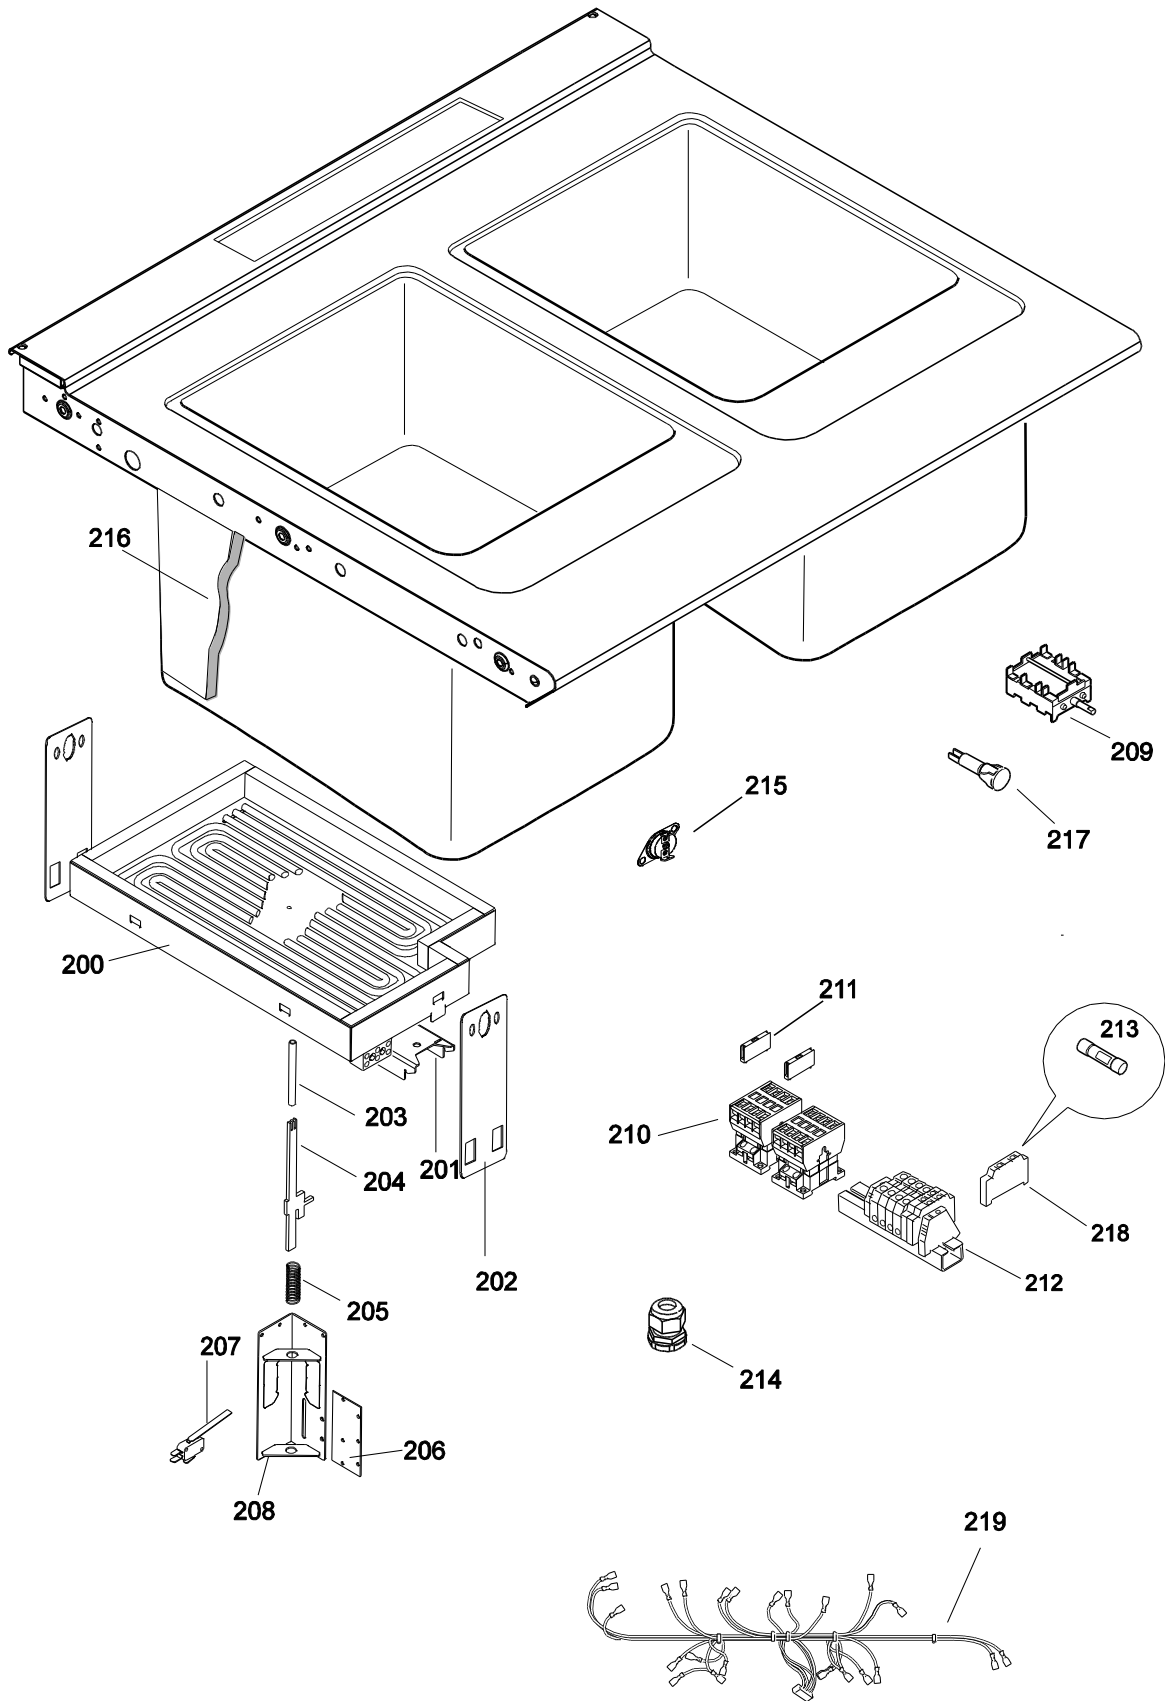

 Brand/Marchio: All ; **FROM SERIAL 3 38 / DA MATRICOLA 3 38**

General view / Vista generale

FROM S/N 3 38 (2013) - DA MATRICOLA S/N 3 38 (2013)

Idraulic circuit (water) / Componenti impianto idraulico (acqua)

Gas components / Componenti gas

Electric Components / Componenti Elettrici

Actual wire harness may be different from illustration.

Spare code	Description	Dimension		
004874	Basket AISI 304 for pastacooker PNC 921611	L = 220 mm P = 350 mm A = 265 mm		
004875	Basket in AISI 304 for pastacooker PNC 921610	L = 220 mm P = 170 mm A = 265 mm		
004873	Lengthwise basket AISI 304 for pastacooker PNC 921619	L = 105 mm P = 350 mm A = 265 mm		
0C9225	Kit, 4 square baskets, AISI 304 for pastacooker (need to work on top code 004876)	L = 105 mm P = 160 mm A = 265 mm		
0C9226	Kit, 2 RIGHT square baskets, AISI 304 for pastacooker (need to work on top code 004876)	L = 105 mm P = 160 mm A = 265 mm		
0C9227	Kit, 2 LEFT square baskets, AISI 304 for pastacooker (need to work on top code 004876)	L = 105 mm P = 160 mm A = 265 mm		
0CA258	Kit, 2 square baskets (left & right) AISI 304 for pastacooker (need to work on top code 004876)	L = 105 mm P = 160 mm A = 265 mm		
006886 206312	Single portion basket, AISI 304 for electronic automatic pastacookers	L = 115 mm P = 163 mm A = 123 mm		
0C9539 206314	Lengthwise basket, AISI 304 for electronic automatic pastacookers	L = 115 mm P = 320 mm A = 123 mm		
004876	False bottom, AISI 304 for pastacooker (Ideal to place baskets code 0C9225)	L = 230 mm P = 350 mm A = 30 mm		