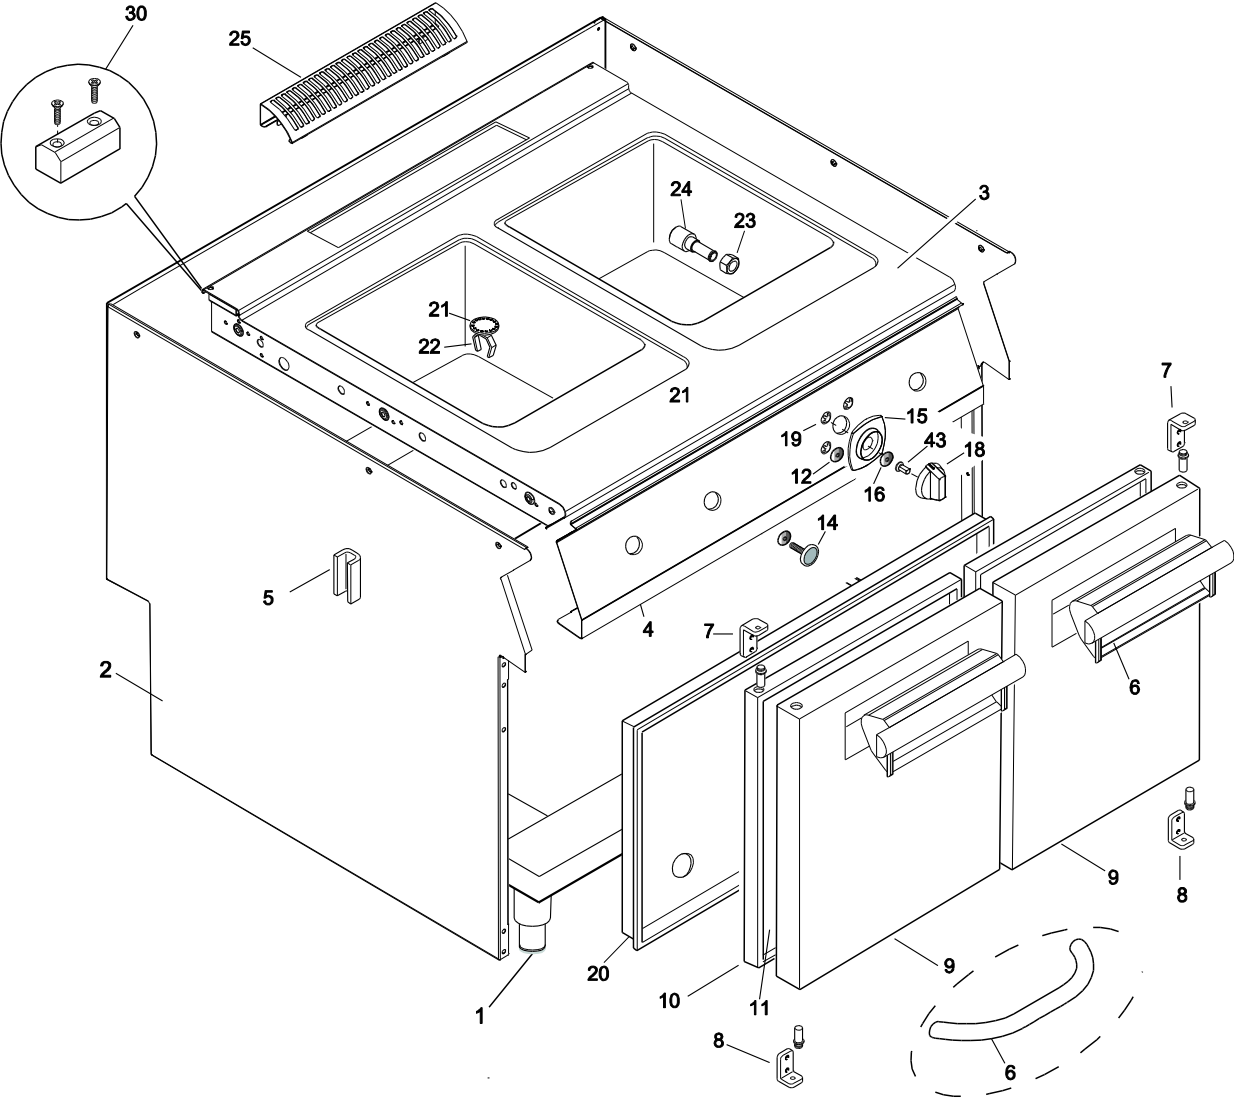

FROM SERIAL 3 38 / DA MATRICOLA 3 38

PNC	Model	Ref	Brand	Version	Notes	
371090	E7PCGD1KF0	a	ELX	GAS	1X40 LT WELL	400MM
371091	E7PCGH2KF0	b	ELX	GAS	2X40 LT WELLS	800MM
371098	E7PCED1KF0	c	ELX	EL	1X40 LT WELL	400MM
371099	E7PCEH2KF0	d	ELX	EL	2X40 LT WELLS	800MM
372090	Z7PCGD1KF0	e	ZAN	GAS	1X40 LT WELL	400MM
372091	Z7PCGH2KF0	f	ZAN	GAS	2X40 LT WELLS	800MM
372098	Z7PCED1KF0	g	ZAN	EL	1X40 LT WELL	400MM
372099	Z7PCEH2KF0	h	ZAN	EL	2X40 LT WELLS	800MM
373090	A7PCGD1KF0	i	OEM	GAS	1X40 LT WELL	400MM
373091	A7PCGH2KF0	l	OEM	GAS	2X40 LT WELLS	800MM
373098	A7PCED1KF0	m	OEM	EL	1X40 LT WELL	400MM
373099	A7PCEH2KF0	n	OEM	EL	2X40 LT WELLS	800MM
373232	A7PCGD1KFK	o	KIP	GAS	1X40 LT WELL	400MM
373233	A7PCGH2KFK	p	KIP	GAS	2X40 LT WELLS	800MM
373234	A7PCED1KFK	q	KIP	EL	1X40 LT WELL	400MM

Pag	Index	Indice	Note
2	General view	Vista Generale	
3	Idraulic circuit (water)	Componenti imp.idraulico (acqua)	
4	Gas components	Componenti Gas	
5	Electric components	Componenti elettrici	
6	Pasta baskets	Cestelli pasta	
7	Ugelli	Nozzels	
8,9,10	Spare parts list	Lista ricambi	

Brand/Marchio: All ; **FROM SERIAL 3 38 / DA MATRICOLA 3 38**

General view / Vista generale