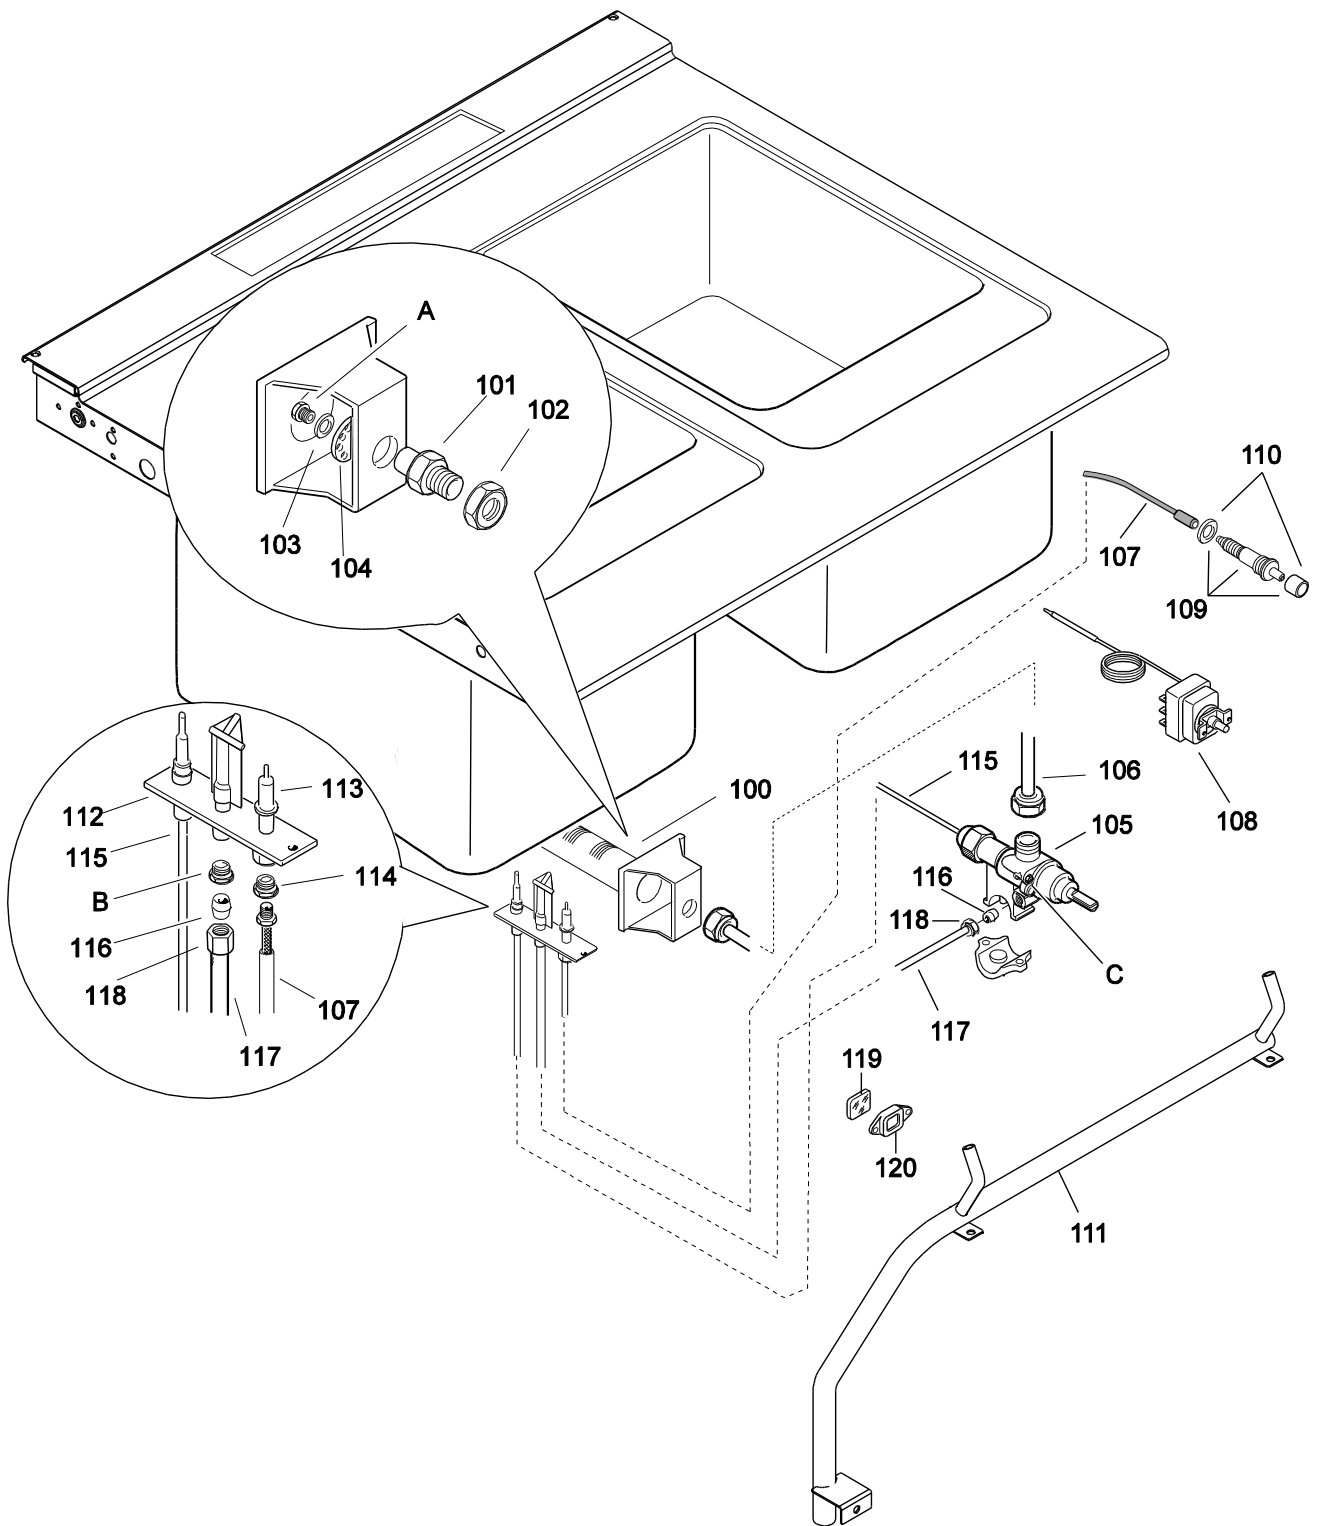

 Brand/Marchio: All ; **FROM SERIAL 3 38 / DA MATRICOLA 3 38**

General view / Vista generale

FROM S/N 3 38 (2013) - DA MATRICOLA S/N 3 38 (2013)

Idraulic circuit (water) / Componenti impianto idraulico (acqua)

Gas components / Componenti gas

Electric Components / Componenti Elettrici

Actual wire harness may be different from illustration.

Spare code	Description	Dimension		
004874	Basket AISI 304 for pastacooker PNC 921611	L = 220 mm P = 350 mm A = 265 mm		
004875	Basket in AISI 304 for pastacooker PNC 921610	L = 220 mm P = 170 mm A = 265 mm		
004873	Lengthwise basket AISI 304 for pastacooker PNC 921619	L = 105 mm P = 350 mm A = 265 mm		
0C9225	Kit, 4 square baskets, AISI 304 for pastacooker (need to work on top code 004876)	L = 105 mm P = 160 mm A = 265 mm		
0C9226	Kit, 2 RIGHT square baskets, AISI 304 for pastacooker (need to work on top code 004876)	L = 105 mm P = 160 mm A = 265 mm		
0C9227	Kit, 2 LEFT square baskets, AISI 304 for pastacooker (need to work on top code 004876)	L = 105 mm P = 160 mm A = 265 mm		
0CA258	Kit, 2 square baskets (left & right) AISI 304 for pastacooker (need to work on top code 004876)	L = 105 mm P = 160 mm A = 265 mm		
006886 206312	Single portion basket, AISI 304 for electronic automatic pastacookers	L = 115 mm P = 163 mm A = 123 mm		
0C9539 206314	Lengthwise basket, AISI 304 for electronic automatic pastacookers	L = 115 mm P = 320 mm A = 123 mm		
004876	False bottom, AISI 304 for pastacooker (Ideal to place baskets code 0C9225)	L = 230 mm P = 350 mm A = 30 mm		

B - Ugello Pilota / Burner nozzle				
Code	Spare Code	Reference		
-	054037	n°25	2H/2E+	G20 20mbar
-	054037	n°25	2H	G20 25mbar
-	054037	n°25	2ELL	G25 20mbar
-	054037	n°25	2L	G25 25mbar
-	054037	n°25	2S	G25.1 25mbar
-	054286	n°24	3+3B/P	G30 30mbar
-	054286	n°24	3B/P	G30 36mbar
-	054286	n°24	3B/P	G30 50mbar
-	054037	n°25	No CE	G20 10mbar
	054038		No CE	G110 8mbar