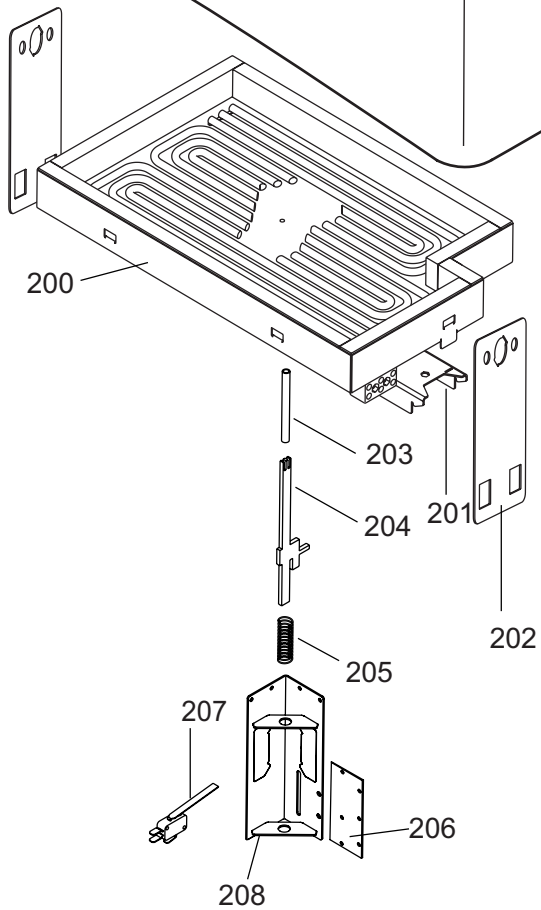

Actual wire harness may be different from illustration.

A - Ugello bruciatore / Burner nozzle			
Spare Code	Reference		
002267	ø2.45	2H/2E+	G20 20mbar
002865	ø2.30	2H	G20 25mbar
003371	ø2.75	2ELL	G25 20mbar
002268	ø2.60	2L	G25 25mbar
002268	ø2.60	2S	G25.1 25mbar
002905	ø1.60	3+3B/P	G30 30mbar
003722	ø1.55	3B/P	G30 36mbar
004488	ø1.40	3B/P	G30 50mbar
0C0551	ø2.85	No CE	G20 10mbar
0C3079	Ø6.25	No CE	G110 8mbar

B - Ugello Pilota / Burner nozzle			
Spare Code	Reference		
054037	n°25	2H/2E+	G20 20mbar
054037	n°25	2H	G20 25mbar
054037	n°25	2ELL	G25 20mbar
054037	n°25	2L	G25 25mbar
054037	n°25	2S	G25.1 25mbar
054286	n°24	3+3B/P	G30 30mbar
054286	n°24	3B/P	G30 36mbar
054286	n°24	3B/P	G30 50mbar
054037	n°25	No CE	G20 10mbar
054038		No CE	G110 8mbar

C - Vite Minimo / Min Screw			
Spare Code	Reference		
003182	140	2H/2E+	G20 20mbar
003182	140	2H	G20 25mbar
003182	140	2ELL	G25 20mbar
003182	140	2L	G25 25mbar
003182	140	2S	G25.1 25mbar
002770	85	3+3B/P	G30 30mbar
002770	85	3B/P	G30 36mbar
002769	75	3B/P	G30 50mbar
003182	140	No CE	G20 10mbar