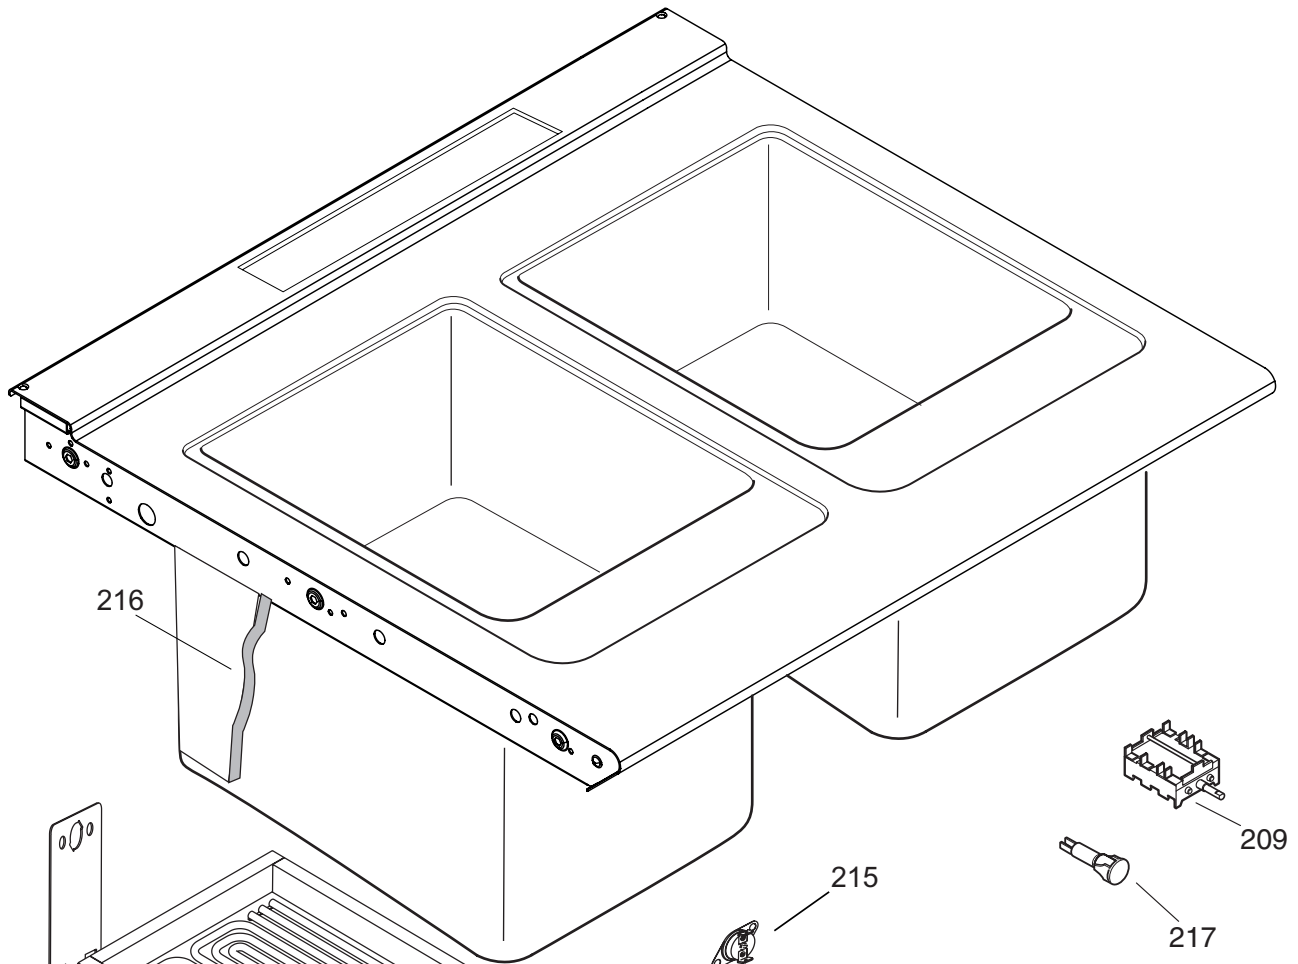

Actual wire harness may be different from illustration.

A - Ugello bruciatore / Burner nozzle			
Spare Code	Reference		
002267	ø2.45	2H/2E+	G20 20mbar
002865	ø2.30	2H	G20 25mbar
003371	ø2.75	2ELL	G25 20mbar
002268	ø2.60	2L	G25 25mbar
002268	ø2.60	2S	G25.1 25mbar
002905	ø1.60	3+3B/P	G30 30mbar
003722	ø1.55	3B/P	G30 36mbar
004488	ø1.40	3B/P	G30 50mbar
0C0551	ø2.85	No CE	G20 10mbar
0C3079	Ø6.25	No CE	G110 8mbar

B - Ugello Pilota / Burner nozzle			
Spare Code	Reference		
054037	n°25	2H/2E+	G20 20mbar
054037	n°25	2H	G20 25mbar
054037	n°25	2ELL	G25 20mbar
054037	n°25	2L	G25 25mbar
054037	n°25	2S	G25.1 25mbar
054286	n°24	3+3B/P	G30 30mbar
054286	n°24	3B/P	G30 36mbar
054286	n°24	3B/P	G30 50mbar
054037	n°25	No CE	G20 10mbar
054038		No CE	G110 8mbar

C - Vite Minimo / Min Screw			
Spare Code	Reference		
003182	140	2H/2E+	G20 20mbar
003182	140	2H	G20 25mbar
003182	140	2ELL	G25 20mbar
003182	140	2L	G25 25mbar
003182	140	2S	G25.1 25mbar
002770	85	3+3B/P	G30 30mbar
002770	85	3B/P	G30 36mbar
002769	75	3B/P	G30 50mbar
003182	140	No CE	G20 10mbar