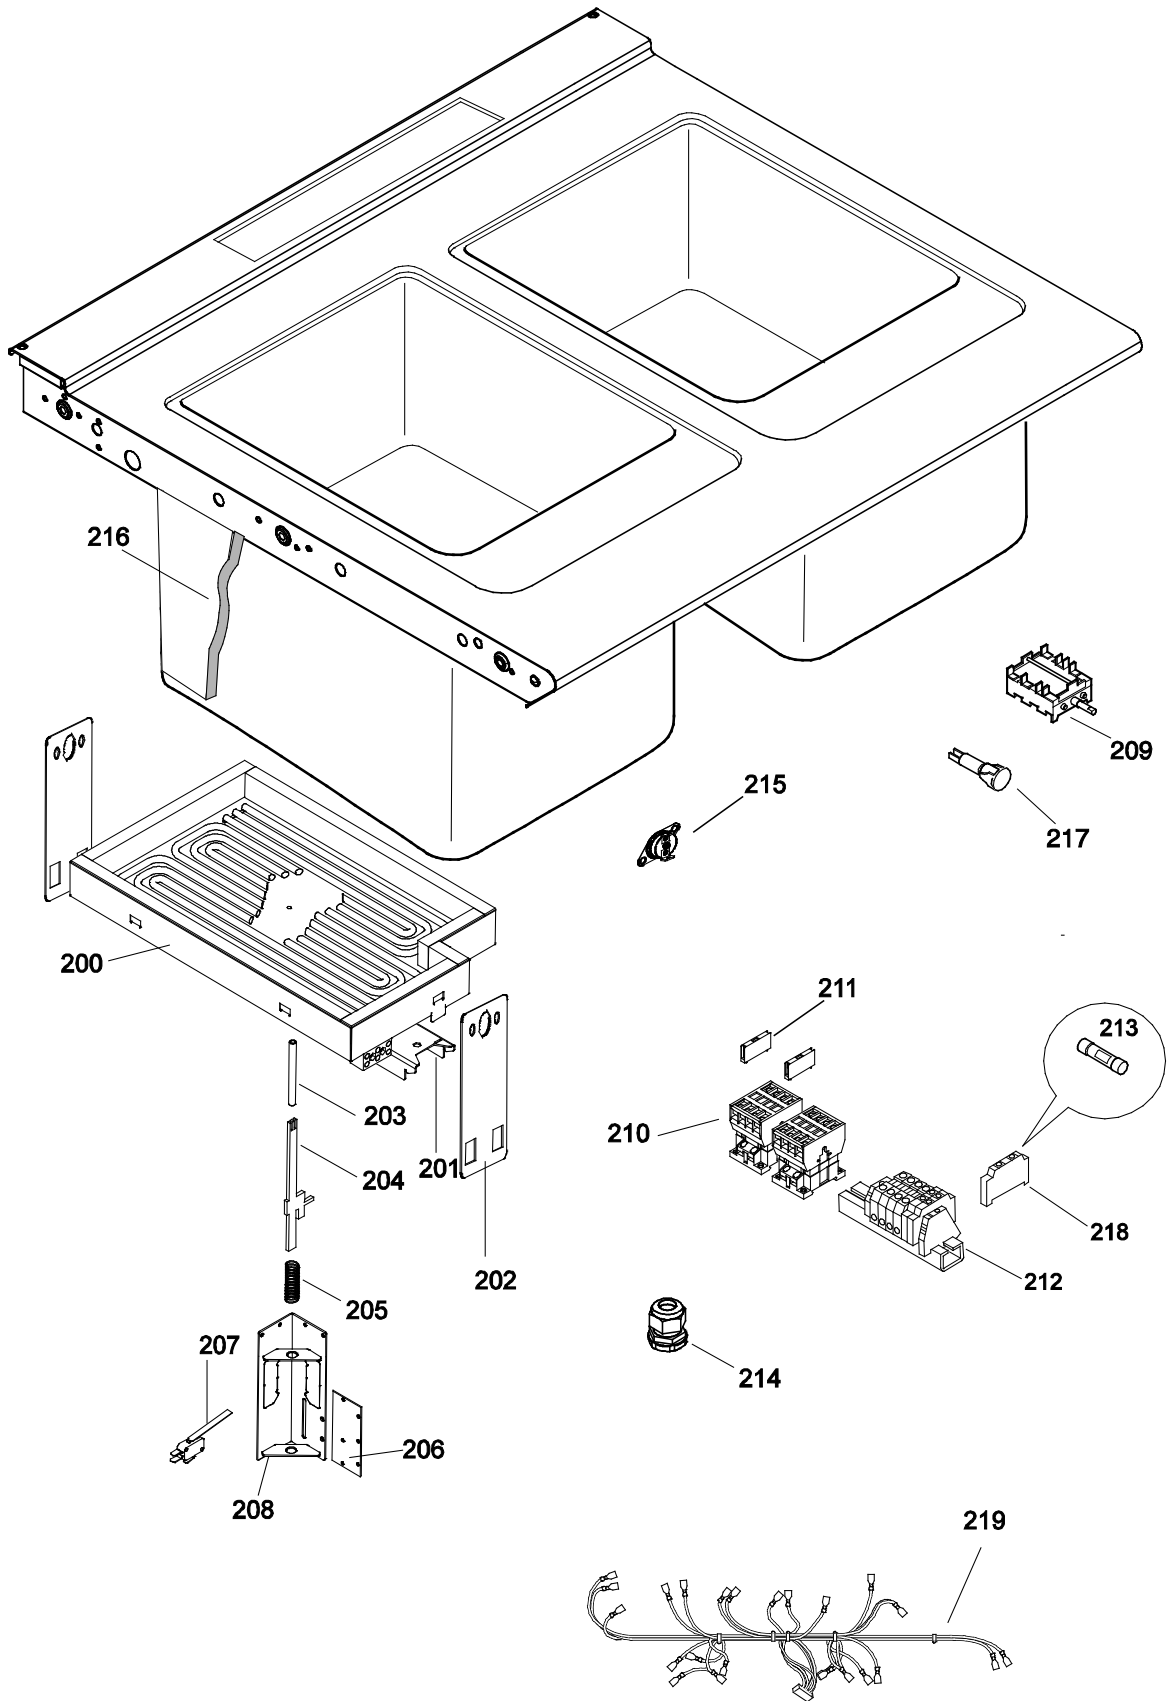

Pag	Index	Indice	Note
2	General view	Vista Generale	
3	Idraulic circuit (water) FROM S/N 3 38 (2013) -	Componenti imp.idraulico (acqua) DA MATRICOLA S/N 3 38 (2013)	
4	Gas components	Componenti Gas	
5	Electric components	Componenti elettrici	
6	Pasta baskets	Cestelli pasta	
7	Ugelli	Nozzels	
8,9,10	Spare parts list	Lista ricambi	

Brand/Marchio: All

General view / Vista generale

**FROM S/N 3 38 (2013) - DA MATRICOLA S/N 3 38 (2013)**  
**Idraulic circuit (water) / Componenti impianto idraulico (acqua)**

**FROM S/N 3 38 (2013) - DA MATRICOLA S/N 3 38 (2013)**  
**Idraulic circuit (water) / Componenti impianto idraulico (acqua)**

Actual wire harness may be different from illustration.

Spare code	Description	Dimension		
004874	Basket AISI 304 for pastacooker PNC 921611	L = 220 mm P = 350 mm A = 265 mm		
004875	Basket in AISI 304 for pastacooker PNC 921610	L = 220 mm P = 170 mm A = 265 mm		
004873	Lengthwise basket AISI 304 for pastacooker PNC 921619	L = 105 mm P = 350 mm A = 265 mm		
0C9225	Kit, 4 square baskets, AISI 304 for pastacooker ( need to work on top code 004876)	L = 105 mm P = 160 mm A = 265 mm		
0C9226	Kit, 2 RIGHT square baskets, AISI 304 for pastacooker ( need to work on top code 004876)	L = 105 mm P = 160 mm A = 265 mm		
0C9227	Kit, 2 LEFT square baskets, AISI 304 for pastacooker ( need to work on top code 004876)	L = 105 mm P = 160 mm A = 265 mm		
0CA258	Kit, 2 square baskets (left & right) AISI 304 for pastacooker ( need to work on top code 004876)	L = 105 mm P = 160 mm A = 265 mm		
006886 206312	Single portion basket, AISI 304 for electronic automatic pastacookers	L = 115 mm P = 163 mm A = 123 mm		
0C9539 206314	Lengthwise basket, AISI 304 for electronic automatic pastacookers	L = 115 mm P = 320 mm A = 123 mm		
004876	False bottom, AISI 304 for pastacooker (Ideal to place baskets code 0C9225)	L = 230 mm P = 350 mm A = 30 mm		