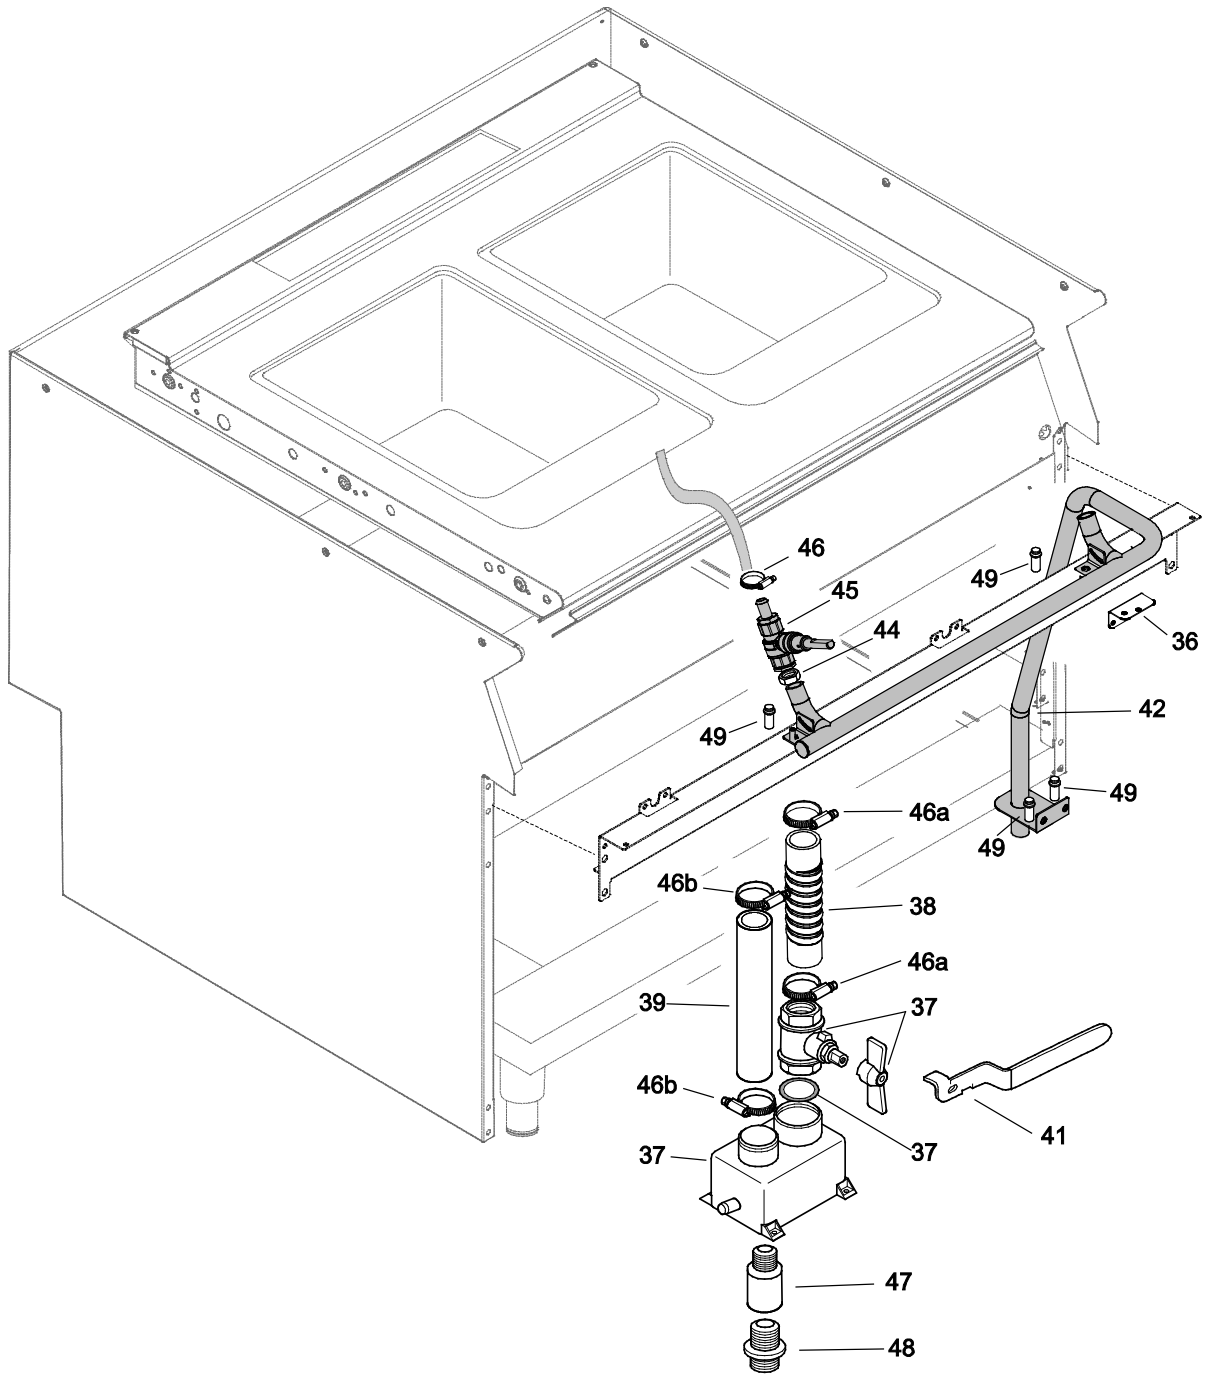

FROM S/N 3 38 (2013) - DA MATRICOLA S/N 3 38 (2013)
Idraulic circuit (water) / Componenti impianto idraulico (acqua)

FROM S/N 3 38 (2013) - DA MATRICOLA S/N 3 38 (2013)
Idraulic circuit (water) / Componenti impianto idraulico (acqua)