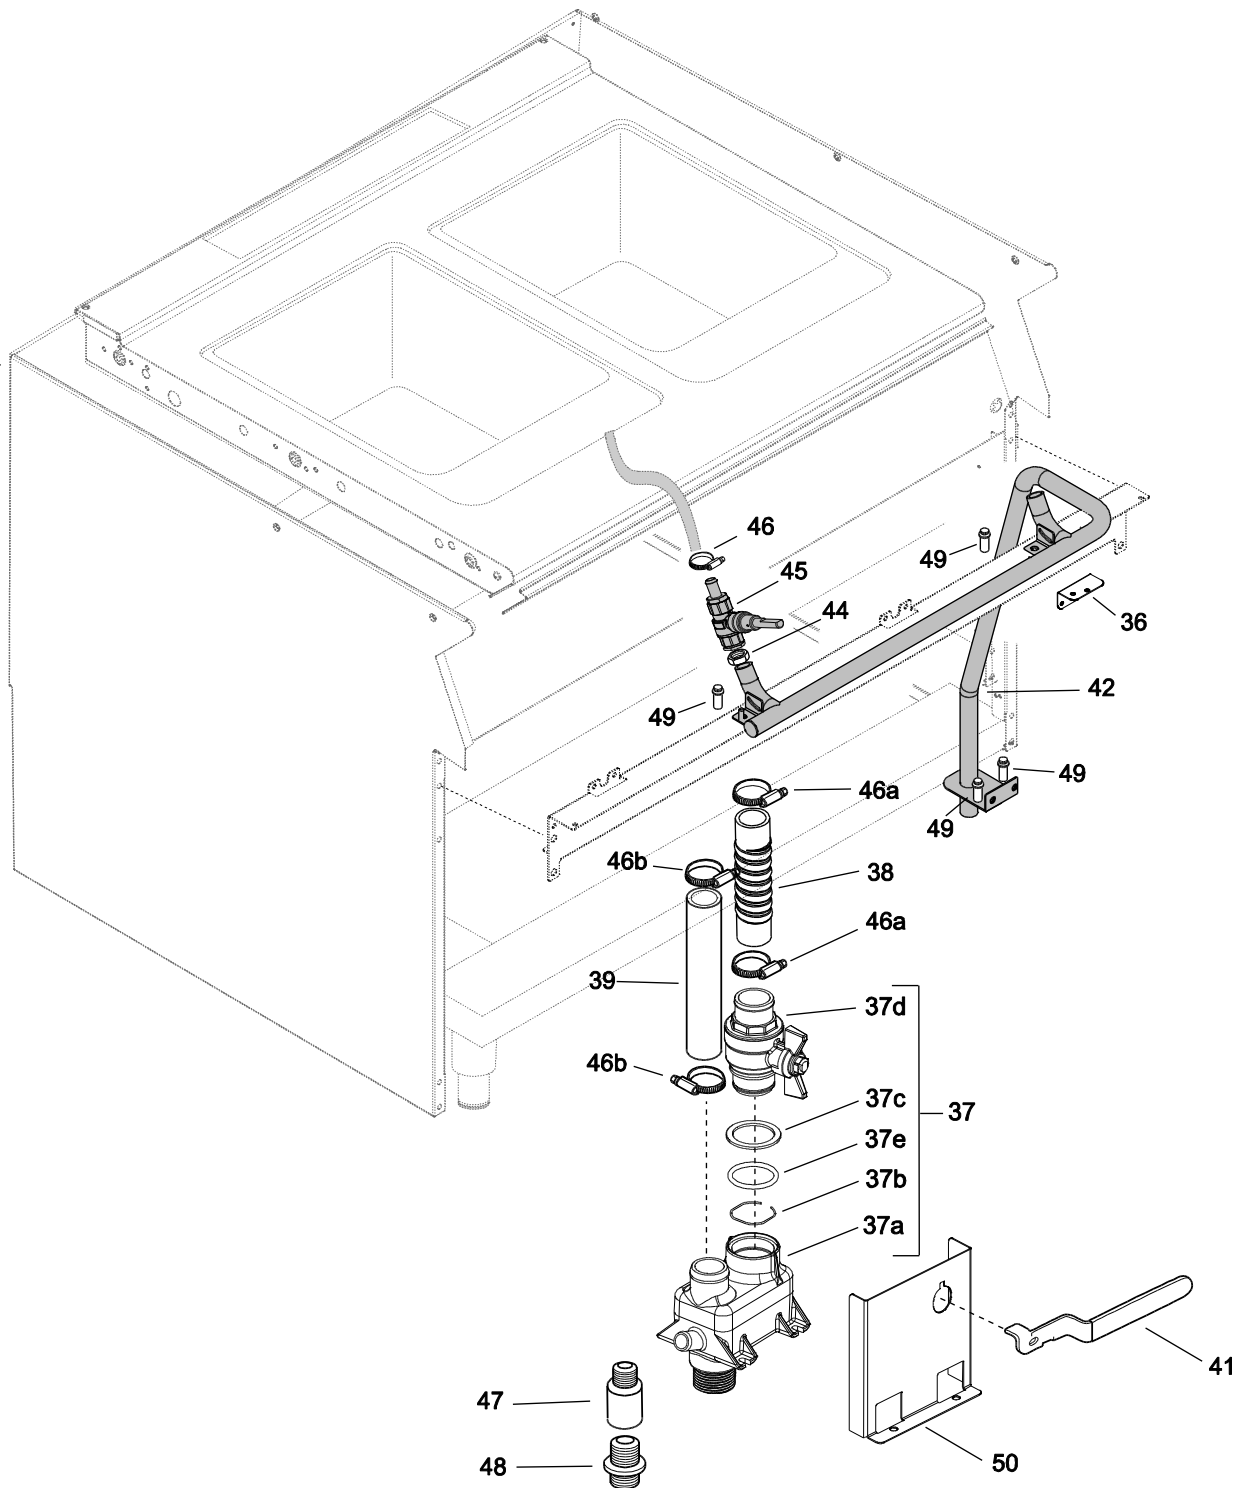

FROM S/N 3 38 (2013) - DA MATRICOLA S/N 3 38 (2013)
Idraulic circuit (water) / Componenti impianto idraulico (acqua)