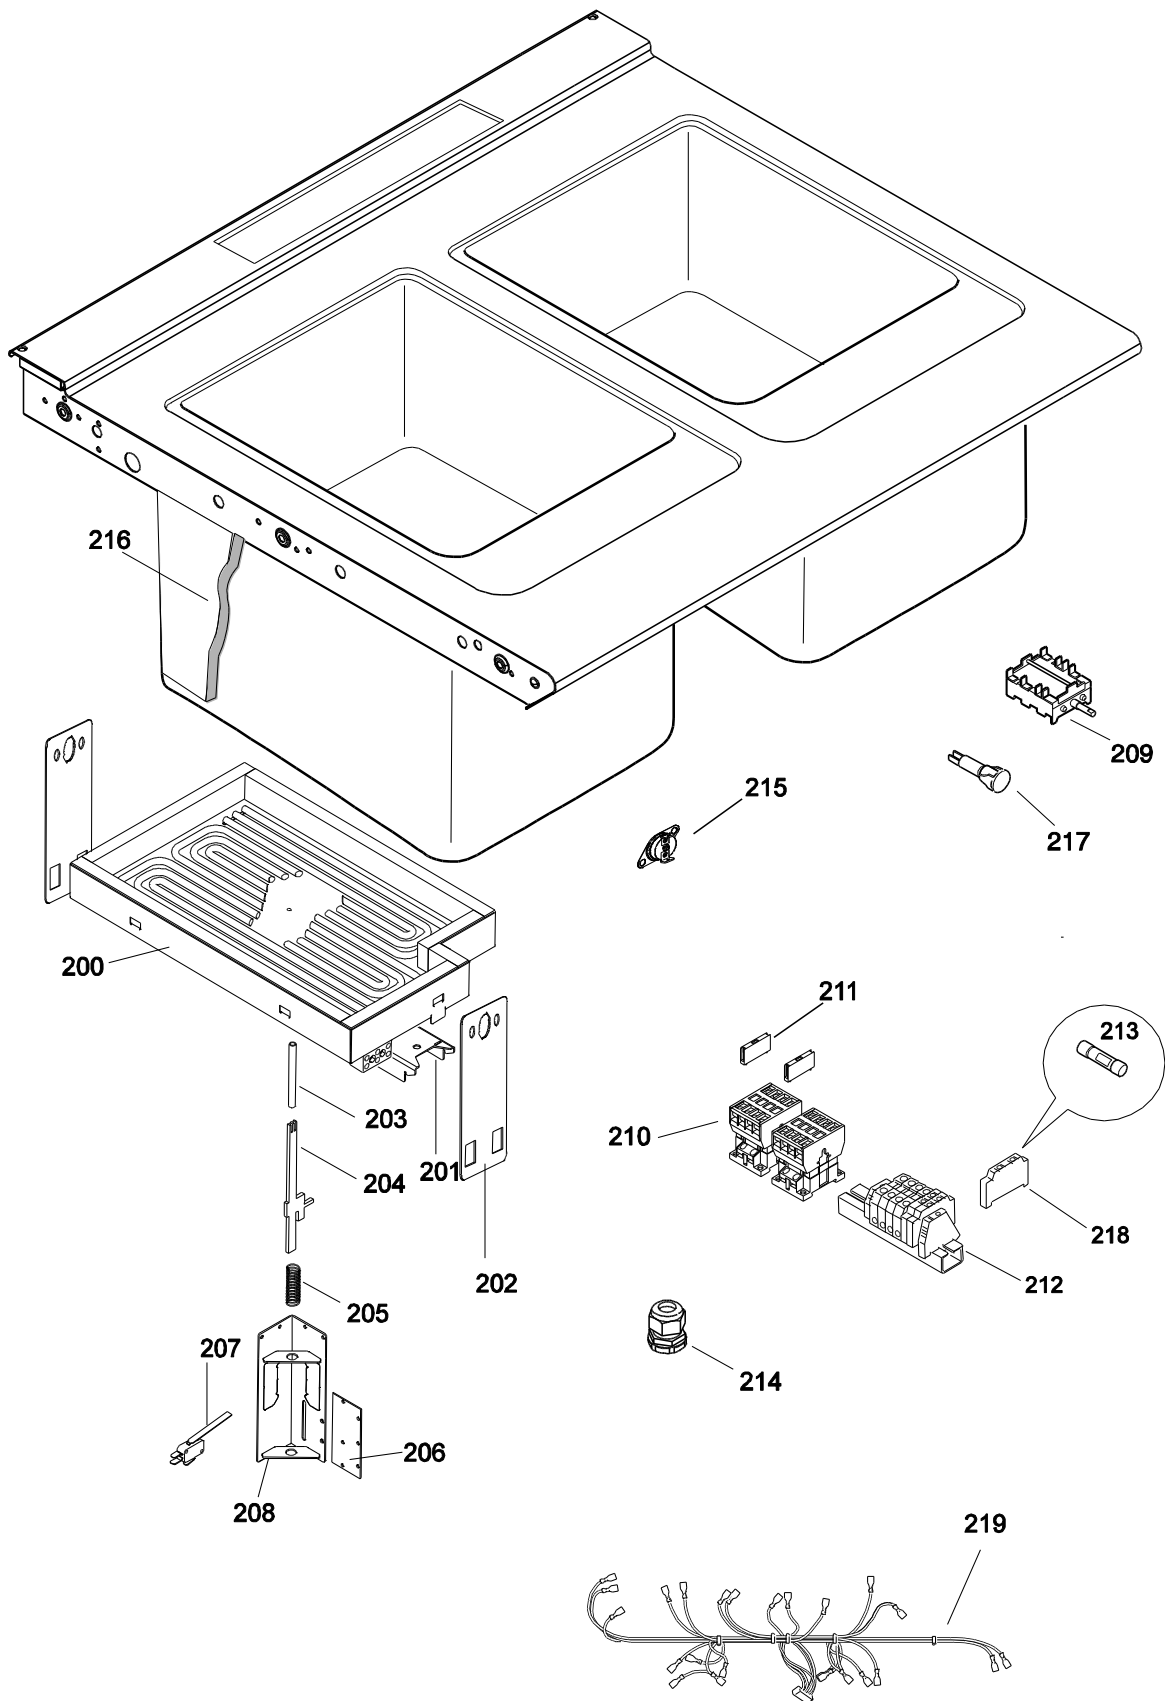

Pag	Index	Indice	Note
2	General view	Vista Generale	
3	Idraulic circuit (water) FROM S/N 3 38 (2013) -	Componenti imp.idraulico (acqua) DA MATRICOLA S/N 3 38 (2013)	
4	Gas components	Componenti Gas	
5	Electric components	Componenti elettrici	
6	Pasta baskets	Cestelli pasta	
7	Ugelli	Nozzels	
8,9,10	Spare parts list	Lista ricambi	

Brand/Marchio: All

General view / Vista generale

**FROM S/N 3 38 (2013) - DA MATRICOLA S/N 3 38 (2013)**  
**Idraulic circuit (water) / Componenti impianto idraulico (acqua)**

Gas components / Componenti gas

Electric Components / Componenti Elettrici

Actual wire harness may be different from illustration.

Spare code	Description	Dimension		
004874	Basket AISI 304 for pastacooker PNC 921611	L = 220 mm P = 350 mm A = 265 mm		
004875	Basket in AISI 304 for pastacooker PNC 921610	L = 220 mm P = 170 mm A = 265 mm		
004873	Lengthwise basket AISI 304 for pastacooker PNC 921619	L = 105 mm P = 350 mm A = 265 mm		
0C9225	Kit, 4 square baskets, AISI 304 for pastacooker (need to work on top code 004876) PNC 921618	L = 105 mm P = 160 mm A = 265 mm		
0C9226	Kit, 2 RIGHT square baskets, AISI 304 for pastacooker (need to work on top code 004876)	L = 105 mm P = 160 mm A = 265 mm		
0C9227	Kit, 2 LEFT square baskets, AISI 304 for pastacooker (need to work on top code 004876)	L = 105 mm P = 160 mm A = 265 mm		
0CA258	Kit, 2 square baskets (left & right) AISI 304 for pastacooker (need to work on top code 004876)	L = 105 mm P = 160 mm A = 265 mm		
006886	Single portion basket, AISI 304 for electronic automatic pastacookers PNC 206312	L = 115 mm P = 163 mm A = 123 mm		
0C9539	Lengthwise basket, AISI 304 for electronic automatic pastacookers PNC 206314	L = 115 mm P = 320 mm A = 123 mm		
004876	False bottom, AISI 304 for pastacooker (Ideal to place baskets code 0C9225) PNC 921606	L = 230 mm P = 350 mm A = 30 mm		