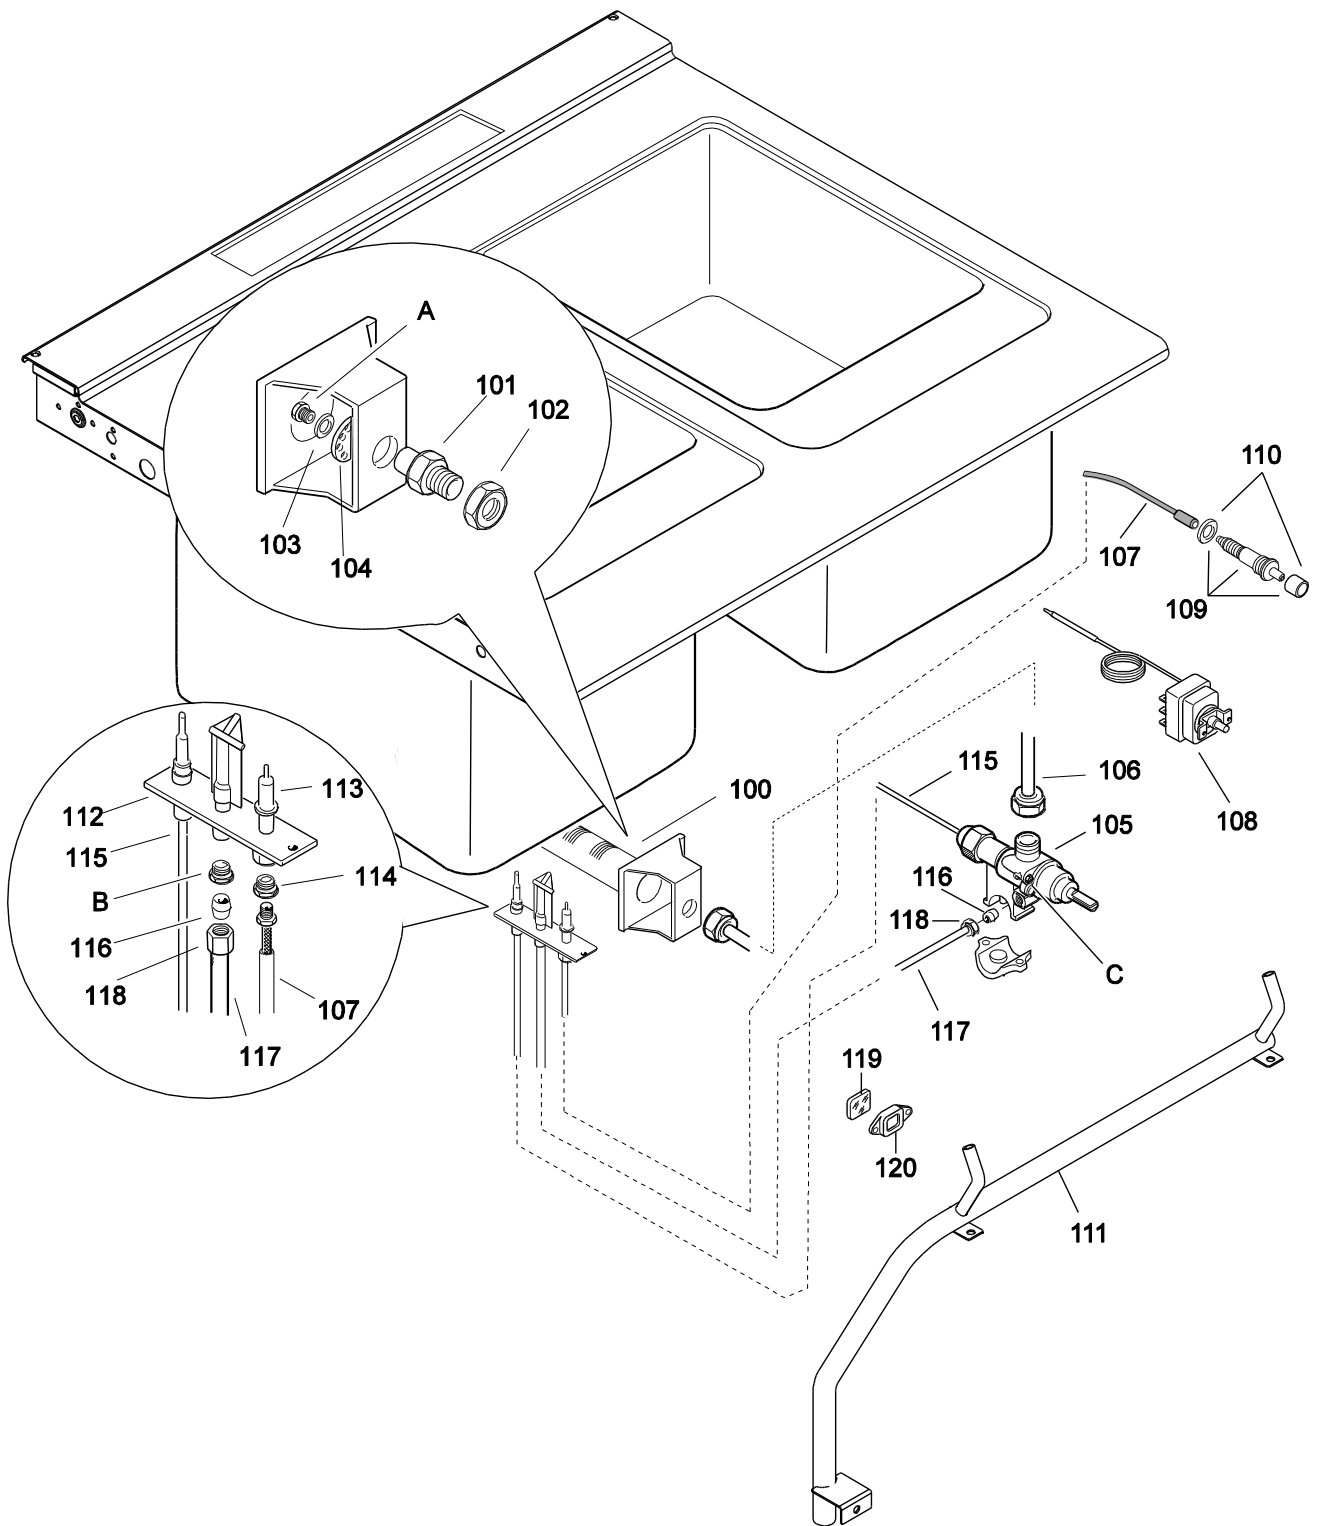

Pag	Index	Indice	Note
2	General view	Vista Generale	
3	Idraulic circuit (water) FROM S/N 3 38 (2013) -	Componenti imp.idraulico (acqua) DA MATRICOLA S/N 3 38 (2013)	
4	Gas components	Componenti Gas	
5	Electric components	Componenti elettrici	
6	Pasta baskets	Cestelli pasta	
7	Ugelli	Nozzels	
8,9,10	Spare parts list	Lista ricambi	

Brand/Marchio: All

General view / Vista generale

**FROM S/N 3 38 (2013) - DA MATRICOLA S/N 3 38 (2013)**  
**Idraulic circuit (water) / Componenti impianto idraulico (acqua)**

Gas components / Componenti gas

Electric Components / Componenti Elettrici

Actual wire harness may be different from illustration.

Spare code	Description	Dimension		
004874	Basket AISI 304 for pastacooker PNC 921611	L = 220 mm P = 350 mm A = 265 mm		
004875	Basket in AISI 304 for pastacooker PNC 921610	L = 220 mm P = 170 mm A = 265 mm		
004873	Lengthwise basket AISI 304 for pastacooker PNC 921619	L = 105 mm P = 350 mm A = 265 mm		
0C9225	Kit, 4 square baskets, AISI 304 for pastacooker (need to work on top code 004876) PNC 921618	L = 105 mm P = 160 mm A = 265 mm		
0C9226	Kit, 2 RIGHT square baskets, AISI 304 for pastacooker (need to work on top code 004876)	L = 105 mm P = 160 mm A = 265 mm		
0C9227	Kit, 2 LEFT square baskets, AISI 304 for pastacooker (need to work on top code 004876)	L = 105 mm P = 160 mm A = 265 mm		
0CA258	Kit, 2 square baskets (left & right) AISI 304 for pastacooker (need to work on top code 004876)	L = 105 mm P = 160 mm A = 265 mm		
006886	Single portion basket, AISI 304 for electronic automatic pastacookers PNC 206312	L = 115 mm P = 163 mm A = 123 mm		
0C9539	Lengthwise basket, AISI 304 for electronic automatic pastacookers PNC 206314	L = 115 mm P = 320 mm A = 123 mm		
004876	False bottom, AISI 304 for pastacooker (Ideal to place baskets code 0C9225) PNC 921606	L = 230 mm P = 350 mm A = 30 mm		