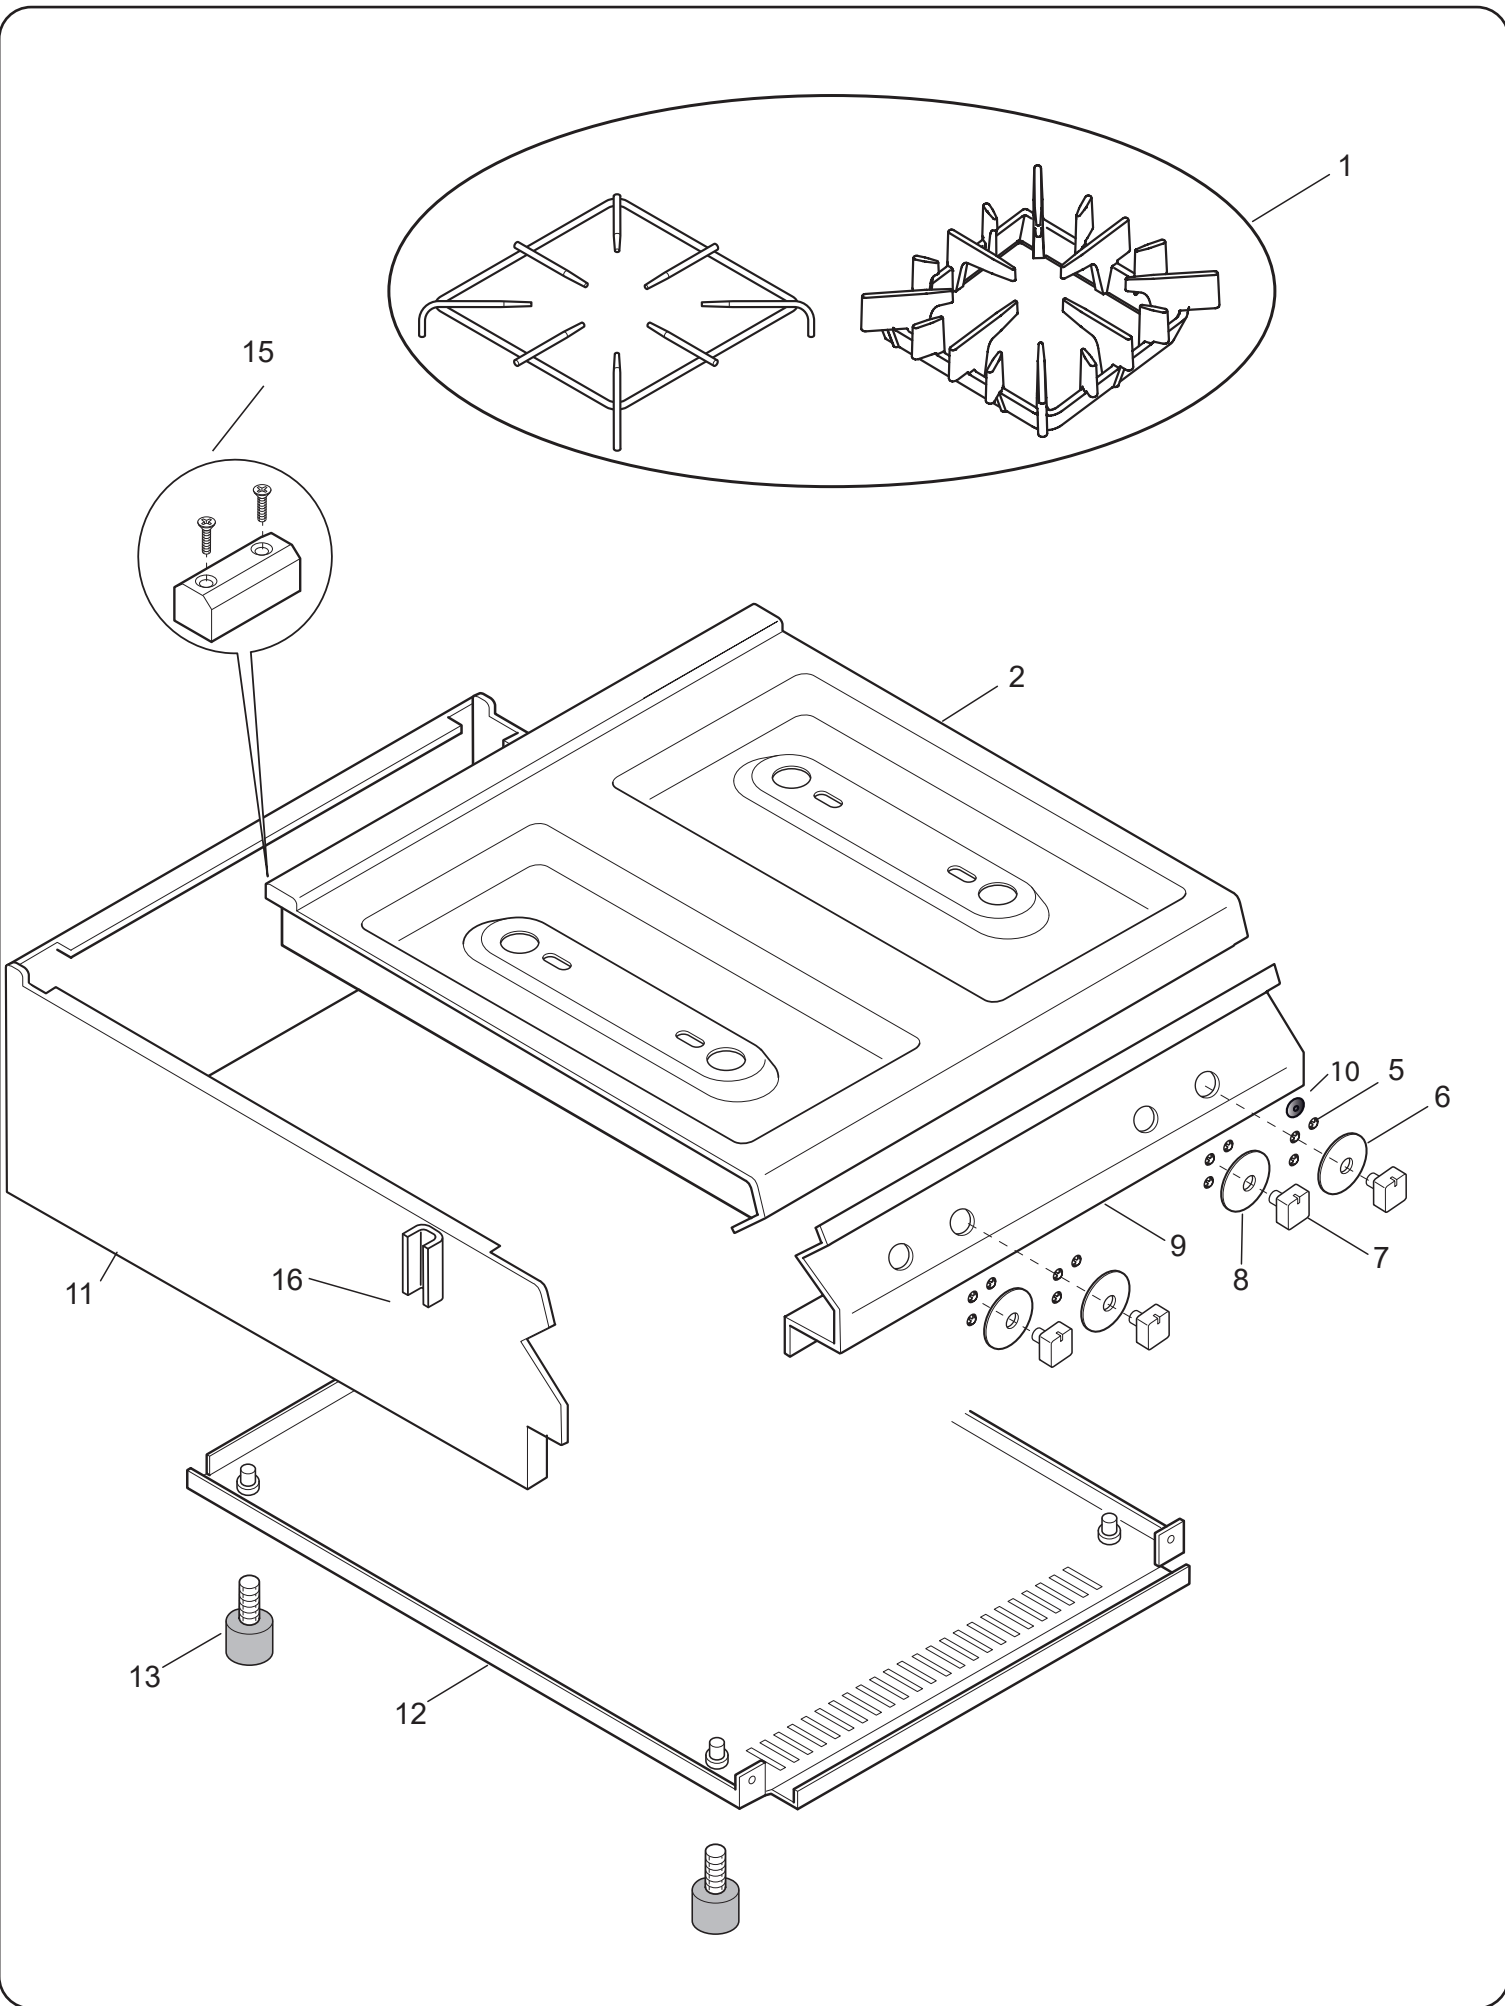

CUCINE TOP GAS E900XP GAS COOKING TOP E900XP

PNC	Model	Ref	Brand	Burner	Notes
392585	Z9AAOTAOMII	a1	Zan	6	6X10KW-BURNER (CAST IRON) GAS BOIL.TOP 1200MM - QMARK
392586	Z9AAFTAOMII	q	Zan	6	6-BURNER GAS BOILING TOP 1200MM - QMARK
392587	Z9AANTAOMII	z	Zan	6	6-BURNER (CAST IRON) GAS BOILING TOP 1200MM - QMARK
392640	Z9AAQAAOMC	q1	Zan	2 (10KW)	TOP 400 ECO
392641	Z9AARAAOME	r1	Zan	4 (10KW)	TOP 800 ECO
393000	A9GCGD2C00	f1	OEM	2	TOP 400
393001	A9GCGD2C0M	g1	OEM	2 (10KW)	TOP 400
393002	A9GCGH4C00	h1	OEM	4	TOP 800
393003	A9GCGH4C0M	i1	OEM	4 (10KW)	TOP 800
393011	A9GCGL6C00	l1	OEM	6	TOP 1200
393012	A9GCGL6C0M	m1	OEM	6 (10KW)	TOP 1200

Index	Page	Notes
Gas top / Componenti top	4	
ECOFLAME Gas top / Componenti top ECOFLAME	5	
Gas components / componenti gas	6	
ECOFLAME Gas components / componenti gas ECOFLAME	7	
Nozzles table / Tabelle ugelli	8	
Spare parts list / Lista ricambi	9-11	

Bold=last change / Grassetto =ultima modifica

Rev. 4

From Ser. Nr. 116 Up to Ser. Nr.	Ed. 2011-04 Updated 2023-09	Page: 3	Doc No:59785FN00