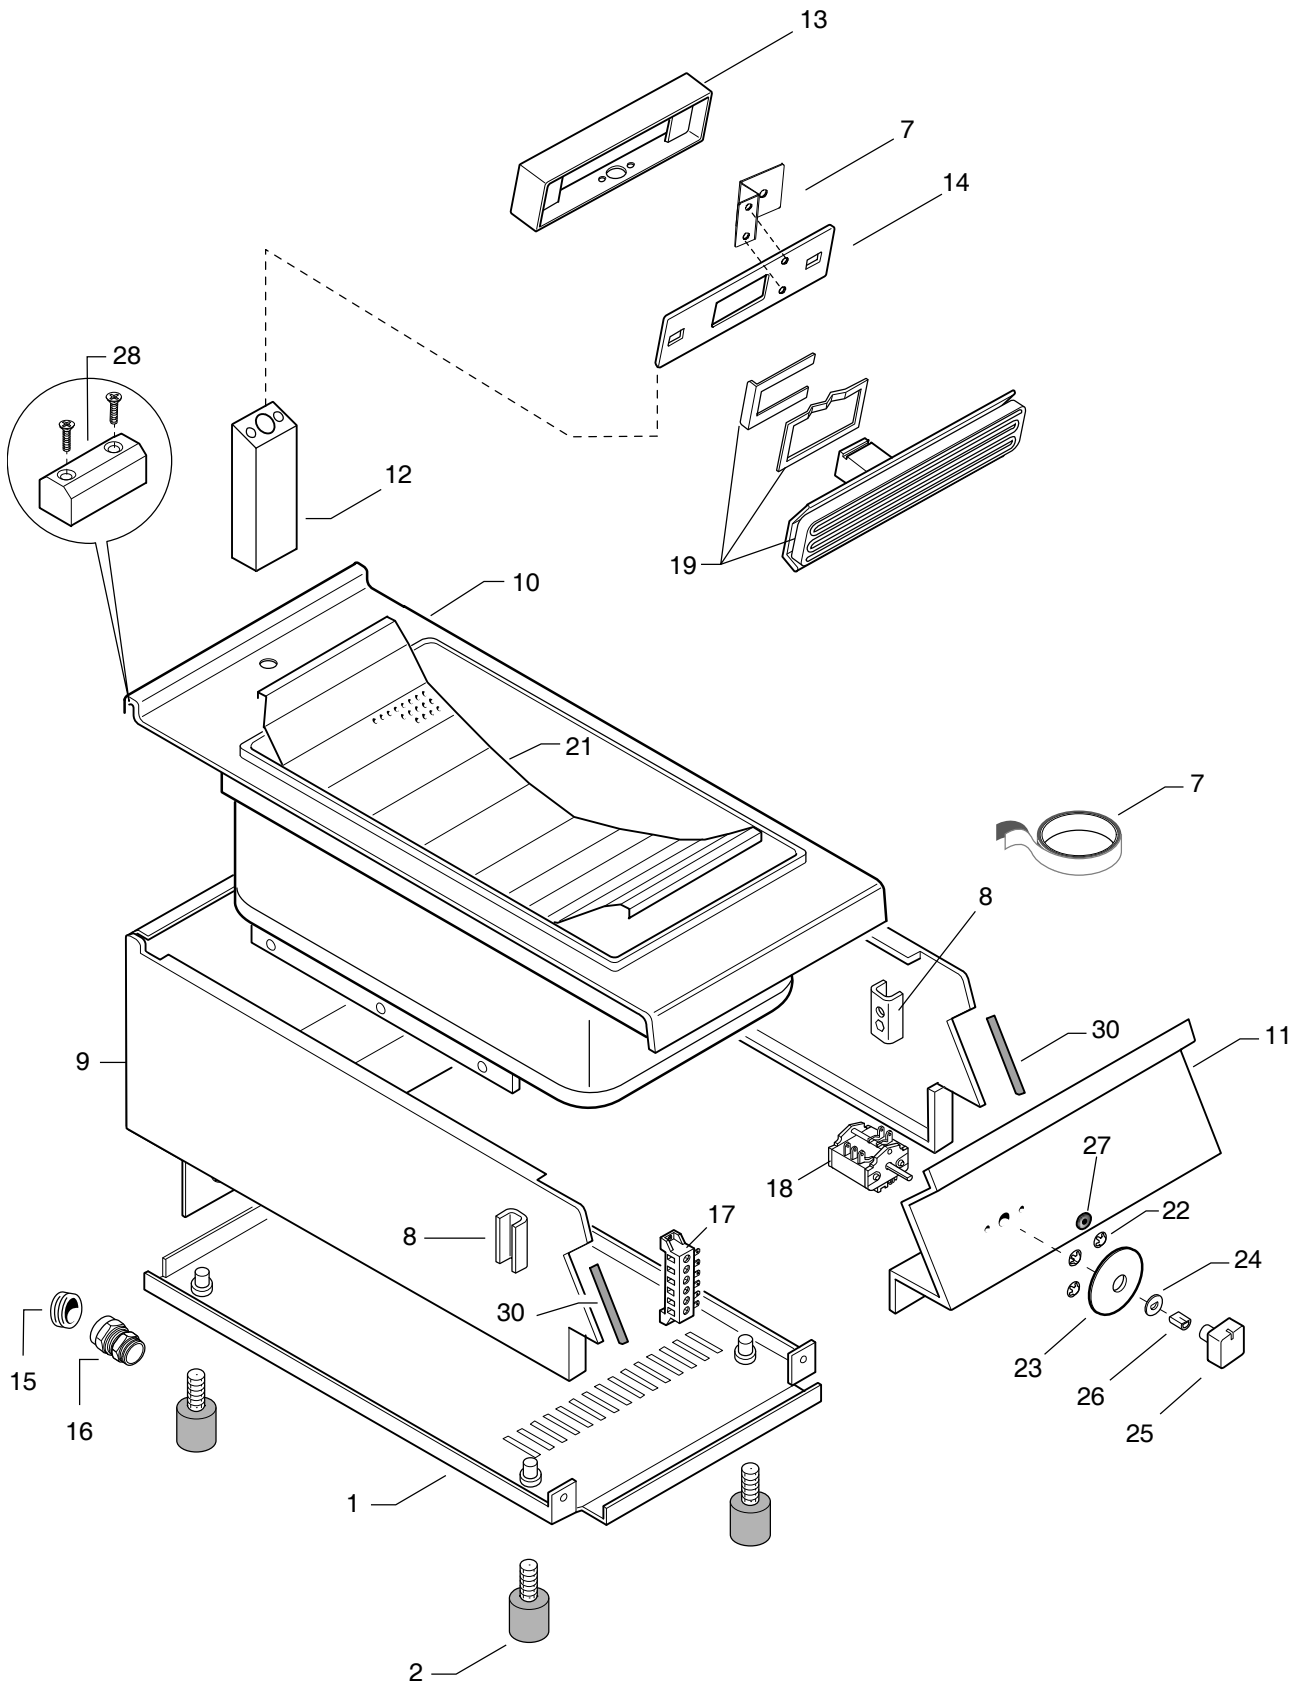

**SCALDAPATATE ELETTRICO E900XP
ELECTRIC TOP CHIP SCUTTLE E900XP**

PNC	Model	Ref	Pag.	Brand	Version	Notes
391098	E9CSEDC000	a	2	ELX	EL	ELECTRIC CHIP SCUTTLE TOP 400 MM
392098	Z9CSEDC000	b	2	ZAN	EL	ELECTRIC CHIP SCUTTLE TOP 400 MM
393098	A9CSEDC000	c	2	OEM	EL	ELECTRIC CHIP SCUTTLE TOP 400 MM

Pag	Index	Indice	Note
2	General componets	Componenti struttura	
3	Spare parts list	Lista ricambi	

Brand/Marchio: All
Factory code: 9PDX

**SCALDAPATATE ELETTRICO E900XP
ELECTRIC TOP CHIP SCUTTLE E900XP**