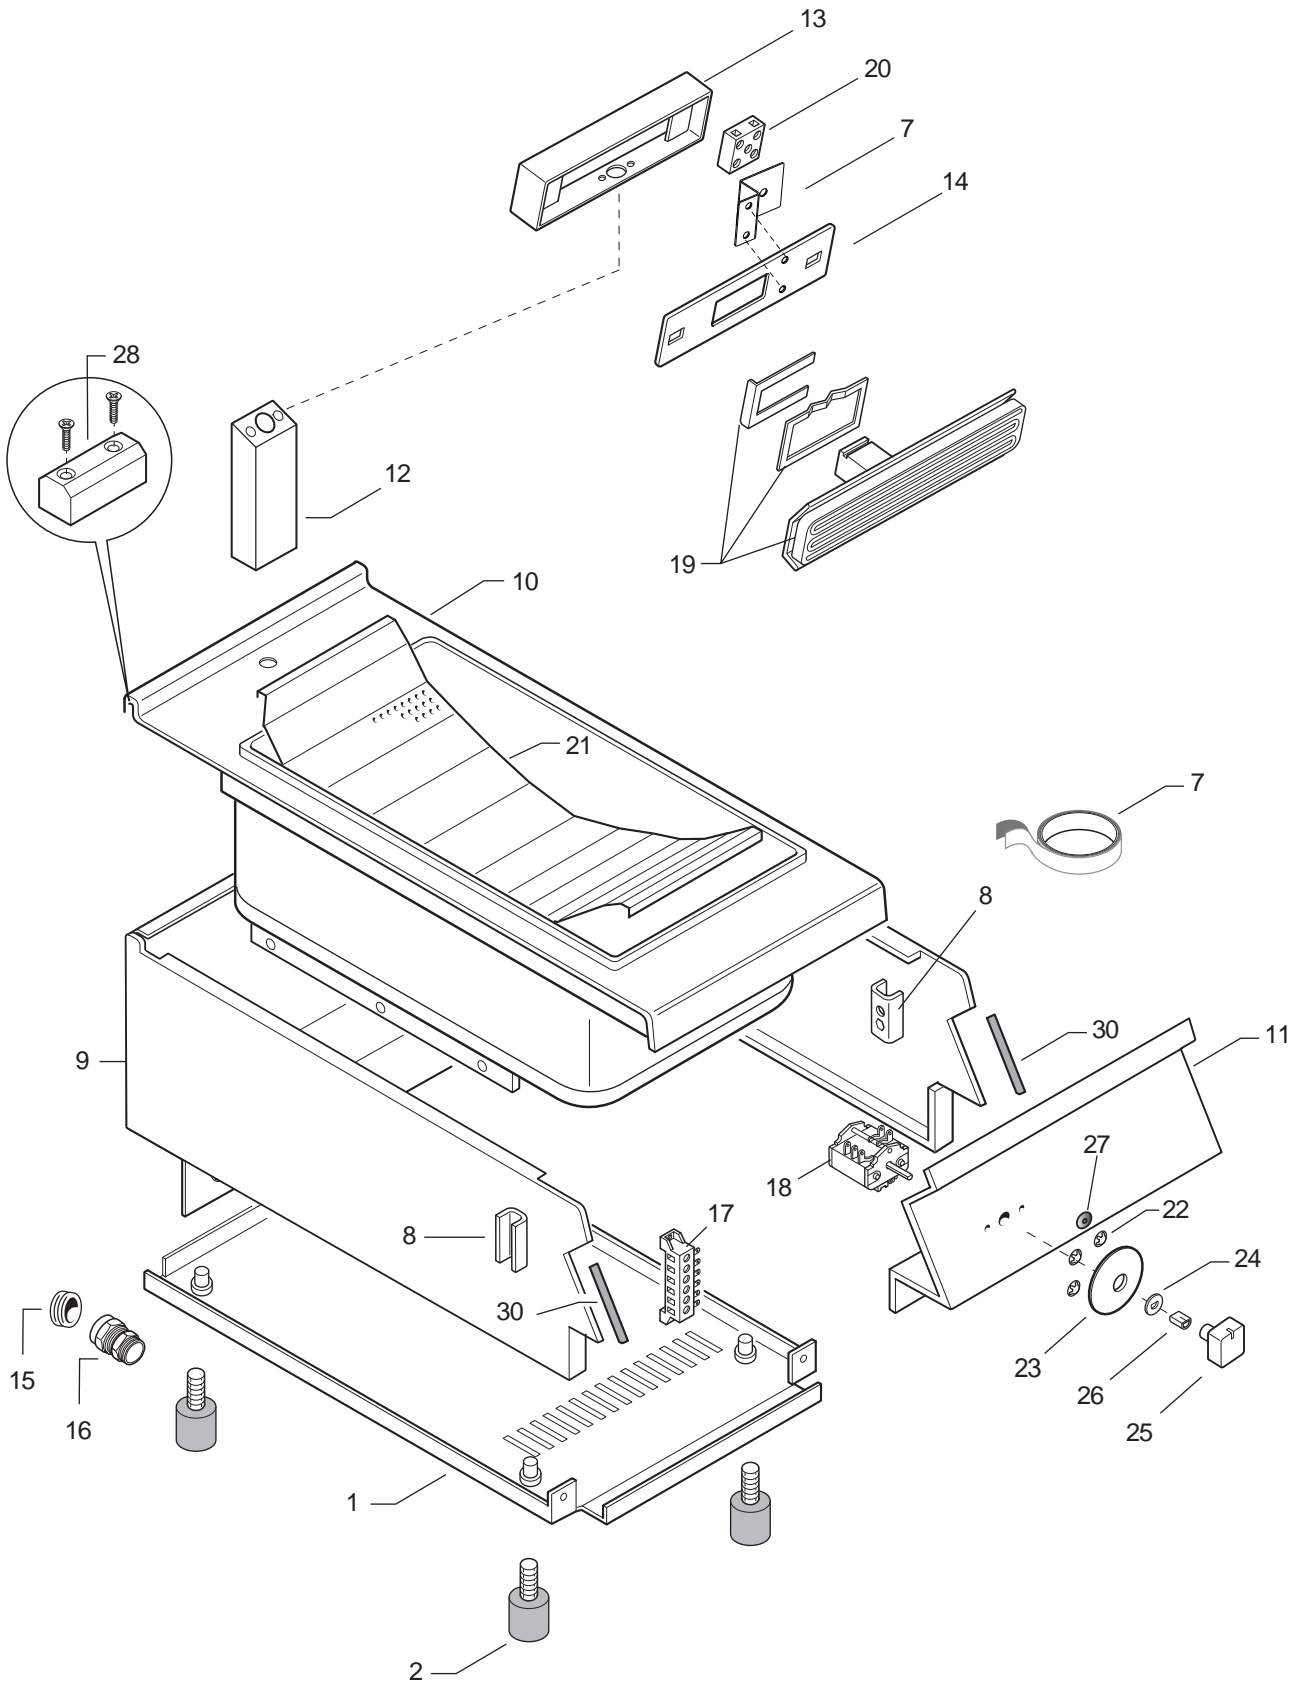

**SCALDAPATATE ELETTRICO E900XP
ELECTRIC TOP CHIP SCUTTLE E900XP**

Pos	Factory Code	Spare part Code	Descrizione	Description	Ref./Note
1	0529876210	0C0308	FONDO	BOTTOM PANEL	
2	0315252601	026806	PIEDINOCON VITE	SCREW FOOT FOR TOP	
3					
4					
5					
6					
7	0525894401	*	PIASTRA FISSAGGIO MORSETTIERA	FIXING PLATE TERMINAL BLOCK	From wk 50 2013 / PDX2018-04
8	085089DR00	0C0156	PIASTRA FISSAGGIO FIANCHI	SIDE PANEL JOINTING PLATE	
9	085089DU00		FASCIA TOP 400	EXTERNAL PANEL TOP 400	ELX
9	087089CD00	0C7604	FASCIA TOP 400	EXTERNAL PANEL TOP 400	ZAN, OEM
10	087089JG00	0C7604	RIPIANO VASCA	TUB CHIP SCUTTLE	ELX
10	085589B100	0C7618	RIPIANO VASCA	TUB CHIP SCUTTLE	ZAN, OEM
11	085589CJ00	0C7591	CRUSCOTTO 400	CONTROL PANEL 400	ELX
11	050389RN00	0C7595	CRUSCOTTO 400	CONTROL PANEL 400	ZAN
11	0806807000	0C0556	CRUSCOTTO 400	CONTROL PANEL 400	OEM
12	0806807000	0C0556	SUPPORTO SCATOLA RESISTENZA	SUPPORT BOX HEATING ELEMENT	
13	0523838202	0C0557	SCATOLA RESISTENZA	BOX HEATING ELEMENT	
14	0533837402	0C5290	SUPPORTO RESISTENZA	SUPPORT FOR HEATING ELEMENT	
15	0246530100	005382	PASSAFILO DIA.22	GROMMET DIA.22	
16	0639803300	*	PRESSACAVO	TOGHTENER CORD	
17	0639804900	046357	MORSETTIERA	MAIN TERMINAL BLOCK	
18	0A05443500	0A2241	COMMUTATORE	SWITCH	
19	61783AV00	0CB560	RESISTENZA INFRAROSSO 1kW	INFRARED HEATING ELE. 1kW	PDX2018-04
20	639803201	053805	MORSETTIERA 2 POLI	2 POLES TERMINAL BLOCK	PDX2018-04
21	0529879400	0C0554	FALSO FONDO FORATO	FALSE BOTTOM	
22	0218912211	069567	MOLLETTA PER GHIERA	SPRING, KNOB RING	
23	0548877H00	0C7424	GHIERA PER MANOPOLA	KNOB RING FOR SWITCH	ELX
23	0548879R00	0C7572	GHIERA PER MANOPOLA	KNOB RING FOR SWITCH	ZAN, OEM
24	0543821000	053816	GUARNIZIONE PER MANOPOLA	GASKET, KNOB	
25	0511850G01	0C6670	MANOPOLA	KNOB	ELX
*	0548877V00	0C7345	ADATTATORE MANOPOLA	KNOB ADAPTER	ELX
25	0548878201	0C7232	MANOPOLA	KNOB	ZAN
25	0548865500	0A5621	MANOPOLA	KNOB	OEM
26	0214590701	025245	MOLLETTA PER MANOPOLA	SPRING, KNOB	
27	0541813800		RONDELLA SILIONE	SILICONE WASHER	
28	0516860702	0C0137	PIASTRINA PER GIUNZIONE	JOINTING REAR PLATE	
29					
30	0543821900	0C2496	GUARNIZIONE PER CRUSCOTTO	GASKET, CONTROL PANEL