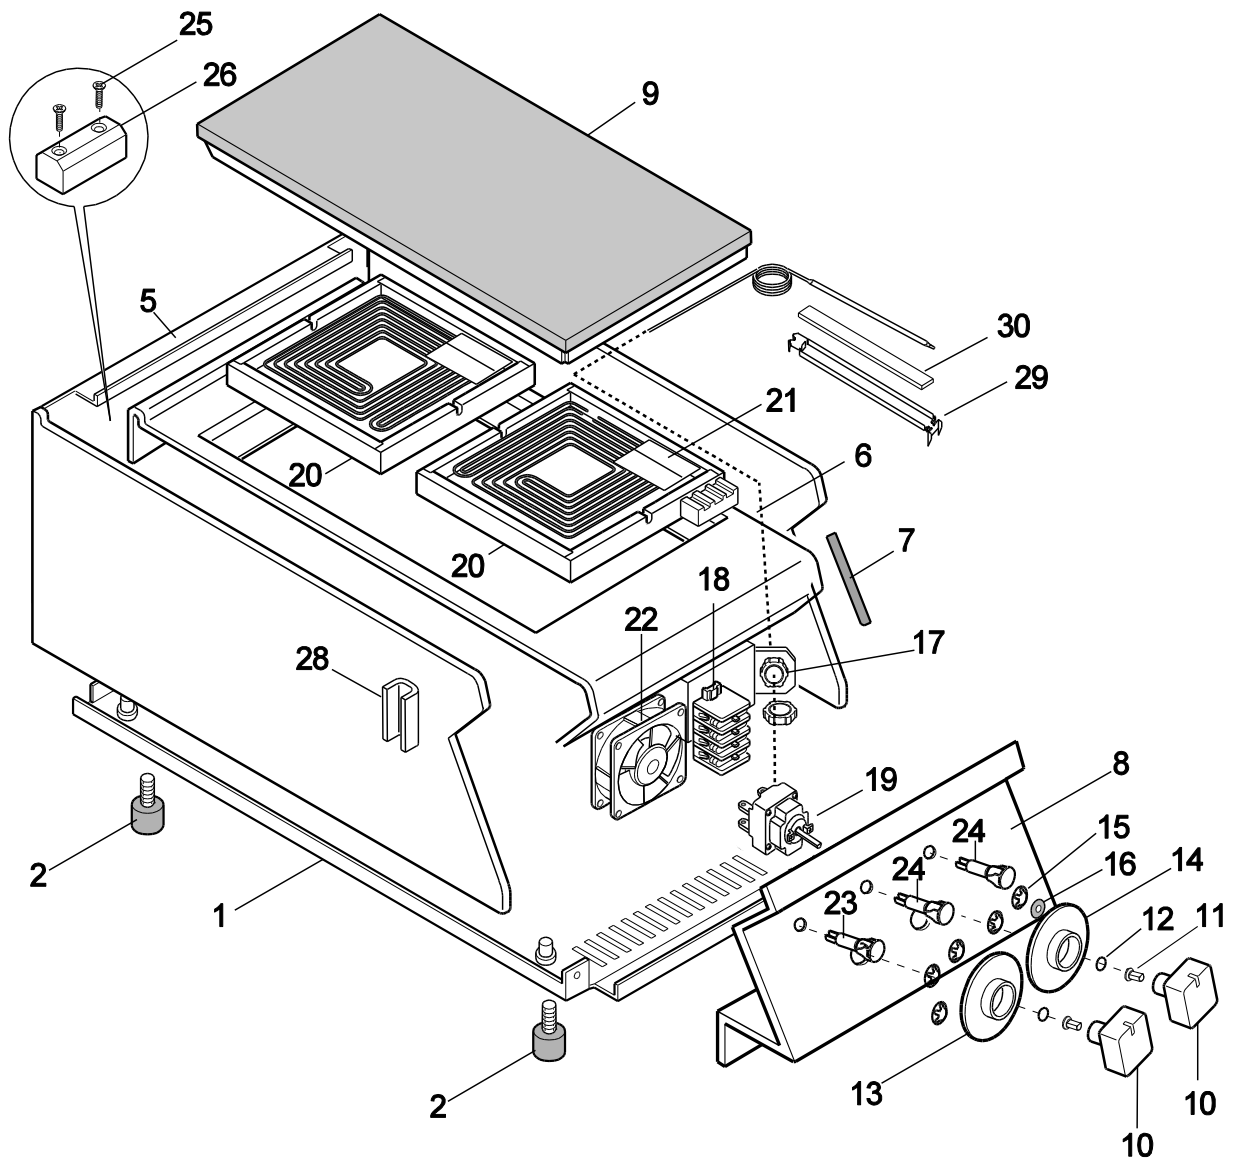

TUTTAPIASTRA ELETTRICO E900XP
ELECTRIC HOB E900XP

<i>Pos</i>	<i>Factory Code</i>	<i>6DGT Code</i>	<i>Descrizione</i>	<i>Description</i>	<i>Ref./Note</i>
1	0529865509	0C2379	FONDO KI/E1 400 INFRAR	BOTTOM PANEL	
2	0315252601	026806	PIEDINO COMPRENSIVO DI VITE	FOOT	
3					
4					
5	085089DR01		FASCIA TOP 400	EXTERNAL PANEL 400	ELX
5	085089DU00		FASCIA TOP 400	EXTERNAL PANEL 400	ZAN
6	087089D200	0C7903	ASS. RIPIANO PLAQUE MIJ 400	WORK TOP 400	ELX
6	087089H400	0C7864	ASS. RIPIANO PLAQUE MIJ 400	WORK TOP 400	ZAN
7	0543821900	0C2496	GUARNIZIONE AUTOADESIVA	GASKET	
8	085089JV00		KT/E1 ASS CRUSCOTTO PM 400	CONTROL PANEL	ELX
8	085089JW00		KT/E1 ASS CRUSCOTTO PM 400	CONTROL PANEL	ZAN
9	0831815501	0C2131	NFT ASS PIASTRA 400 PM	PLATE	
10	0511850G01	0C6670	MANOPOLA	KNOB	ELX
*	0548877V00	0C7345	ADATTATORE MANOPOLA	KNOB ADAPTER	ELX
10	0548878201	0C7232	MANOPOLA	KNOB	ZAN
11	0548877V00	0C7345	ADATTATORE MANOPOLA	KNOB ADAPTER	ELX
12	0543821000	053816	GUARNIZIONE PER MANOPOLA	GASKET	
13	0548877T00	0C7344	GHIERA SERIGRAFATA ANT	FRONT RING NUT	ELX
13	054887A100	0C7533	GHIERA SERIGRAFATA ANT.	FRONT RING NUT	ZAN
14	0548877U00	0C7527	GHIERA SERIGRAFATA POST.	BACK RING NUT	ELX
14	054887A200	0C7534	GHIERA SERIGRAFATA POST.	BACK RING NUT	ZAN
15	0218912211	069567	PIASTR.FISS.INDICE SFO2972	RING CONNECTION	
16	0541813800	0C6171	RONDELLA SILICONE	SILICONE WASHER	
17	0544802300	0C0068	PRESSACAVO MORSETTIERA DI	FIXING CABLE	
18	0639805001	059239	ALIMENTAZIONE	TERMINAL BOARD	
19	0646816700	0C4278	TERMOSTATO DI LAVORO	WORKING THERMOSTAT	
20	0617830400	0C2128	PIASTRA EL 240V 3500W	HEATING ELEMENT 240V 3500W	
21	0528877500	0c4333	PROTEZIONE BULBO	PROBE PROTECTION	
22	0624808200	0C2378	VENTILATORE EBMPAPST 4656N	FAN	
23	0876800002	005010	ASS. LAMPADE VERDE TONDA	PILOT LAMP; GREEN	
24	0876800102	005011	ASS. LAMPADA ARANCIO TONDA	PILOT LAMP; YELLOW	
25	0217013405	*****	VITE TE M5X40 PIASTRA FILETTATA	SCREW	
26	0516860700	0C0137	FISS.RIPIANO	PLATE	
27					
28	0527850500	0C0156	RINFORZO FISS.FIANCHI N900	REINFORCEMENT	
29	0528877500	0C4333	SUPPORTO BULBO	BULB SUPPORT	
30	0569806400	0C4334	ISOLAMENTO BULBO	BULB INSULATION