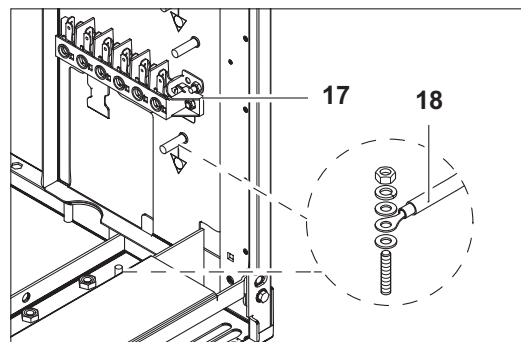

THERMALINE 80/85/90

DE ELEKTRISCHE NUDELKOCHER 2 X 5L
EN ELECTRIC PASTA COOKER 2 X 5L

PNC	Factory Model	Ref.	Description
588203	MAKAEADDAO	a	EL. PASTA COOKER, 2X5L, 400X800X700H
588204	MAKAEBDDAO	a	EL. PASTA COOKER, 2X5L, C-BOARD, 400X800X700H
588289	MAKAFADDAO	b	EL. PASTA COOKER, 2X5L, 400X800X800H
588290	MAKAFBDDAO	b	EL. PASTA COOKER, 2X5L, C-BOARD, 400X800X800H
588624	MBKAGBDDAO	c	EL. PASTA COOKER, 2X5L, C-BOARD, 400X850X700H
589290	MCKAEADDAO	d	EL. PASTA COOKER, 2X5L, 400X900X700H
589291	MCKAEBDDAO	d	EL. PASTA COOKER, 2X5L, C-BOARD, 400X900X700H
589447	MCKAFADDAO	e	EL. PASTA COOKER, 2X5L, 400X900X800H
589448	MCKAFBDDAO	e	EL. PASTA COOKER, 2X5L, C-BOARD, 400X900X800H

Page	Index	Last Updates	Page	Pos.
2	Electrical parts (FME)	12/2015	all	
4	Mechanical Module (FMM)	12/2016	8 / 9	
6	Water connections (FMW)	05/2018	7 / 9	19 / 22
8	Full appliance	12/2018	3	14
		03/2019	5	10, 11, 12, 13, 14
		05/2019	3 / 9	13, 14 / 17

Valid from Ser. № 3101....