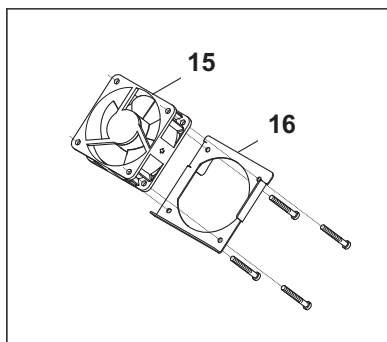

THERMALINE 80/85/90

DE ELEKTRISCHE NUDELKOCHER 2 X 5L
EN ELECTRIC PASTA COOKER 2 X 5L

PNC	Factory Model	Ref.	Description
588203	MAKAEADDAO	a	EL. PASTA COOKER, 2X5L, 400X800X700H
588204	MAKAEBDDAO	a	EL. PASTA COOKER, 2X5L, C-BOARD, 400X800X700H
588289	MAKAFADDAO	b	EL. PASTA COOKER, 2X5L, 400X800X800H
588290	MAKAFBDDAO	b	EL. PASTA COOKER, 2X5L, C-BOARD, 400X800X800H
588624	MBKAGBDDAO	c	EL. PASTA COOKER, 2X5L, C-BOARD, 400X850X700H
589290	MCKAEADDAO	d	EL. PASTA COOKER, 2X5L, 400X900X700H
589291	MCKAEBDDAO	d	EL. PASTA COOKER, 2X5L, C-BOARD, 400X900X700H
589447	MCKAFADDAO	e	EL. PASTA COOKER, 2X5L, 400X900X800H
589448	MCKAFBDDAO	e	EL. PASTA COOKER, 2X5L, C-BOARD, 400X900X800H

Page	Index	Last Updates	Page	Pos.
2	Electrical parts (FME)	12/2015	all	
4	Mechanical Module (FMM)	12/2016	8 / 9	
6	Water connections (FMW)	05/2018	7 / 9	19 / 22
8	Full appliance	12/2018	3	14
		03/2019	5	10, 11, 12, 13, 14
		05/2019	3 / 9	13, 14 / 17

Valid from Ser. № 3101....