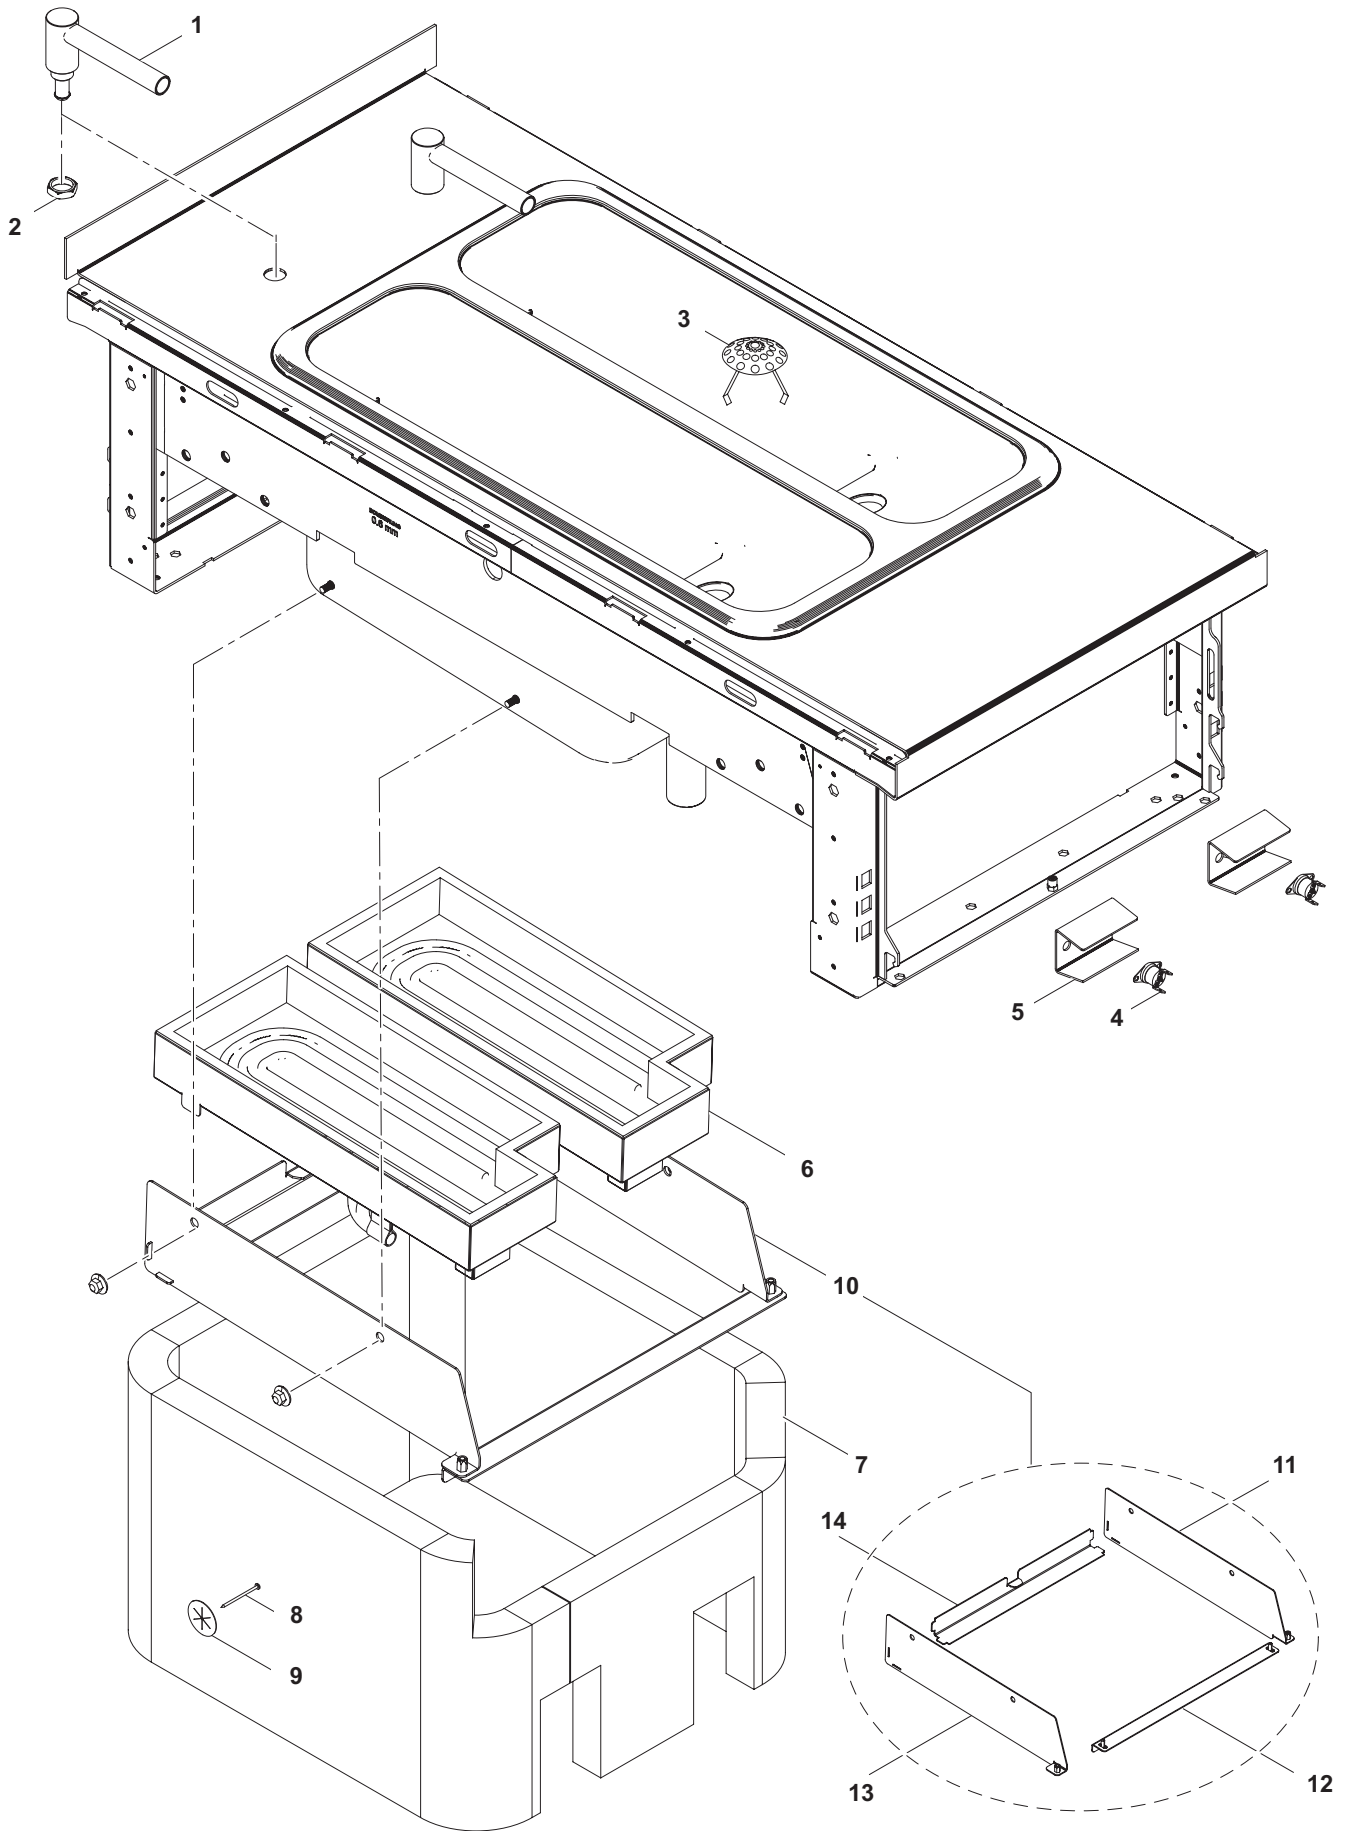

2	Alias	Code	Bezeichnung	Description	Ref.	Valid from Serial N°
1	82.7036	OC5567	Wasserhahn	Water tap	all types	
2	874749	OG6909	Mutter G 3/8"	Nut G 3/8"	all types	
3	72.2973.96	OKT762	Überlaufsieb für Nudelkocher	Overflow filter	all types	
4	82.7049	OC6155	Temperatur - Thermostat 120°C	Temperatur - thermostat 120°C	all types	
5	82.2023	OG7414	Halter Thermostat	Support thermostat	all types	
6	82.7043.01	OG6341	Heizelement PC 5+5Lt	Heating element Pasta Cooker 5+5L	all types	
7	82.2032.03	OG7466	Isolation Flumroc d30 PC 5+5lt	Insulation Flumroc d30 PC 5+5lt	all types	
8	1 201 1959	OG6987	Nägel für Isolation	Nails for insulation	all types	
9	1 201 1961	OG4127	Clips für Isolation	Clips for insulation	all types	
10	82.2128	OG7465	Halteblech Heizelemente	Heating elements support	all types	until 8391...
	82.2544	OG8511	Halteblech Heizelemente kpl.	Heating elements support complete	all types	8401...
11	82.3250.01	OG8539	Halter Seitlich Rechts	Right side heater support		8401...
12	82.3252	OG8537	Halter Vorne	Front support		8401...
13	82.3250.02	OG8540	Halter Seitlich Links	Left side heater support		8401...
14	82.3251	OG8538	Halter Hinten	Back support		8401...

* Components on demand
* Teile auf Anfrage