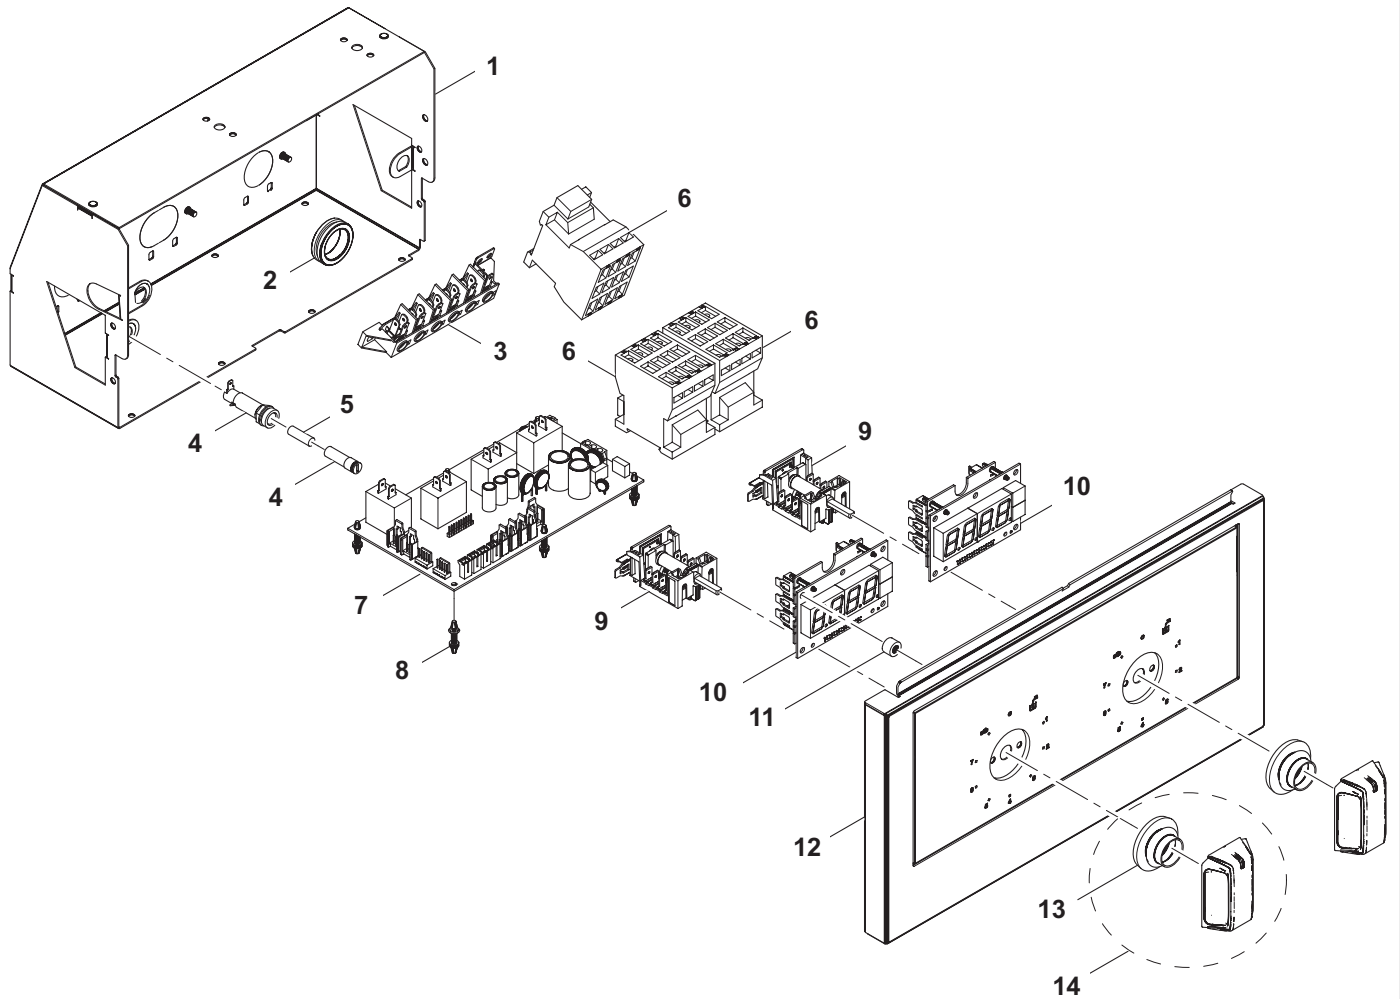

THERMALINE 80/85/90

DE ELEKTRISCHE NUDELKOCHER 2 X 5L
EN ELECTRIC PASTA COOKER 2 X 5L

PNC	Factory Model	Ref.	Description
588203	MAKAEADDAO	a	EL. PASTA COOKER, 2X5L, 400X800X700H
588204	MAKAEBDDAO	a	EL. PASTA COOKER, 2X5L, C-BOARD, 400X800X700H
588289	MAKAFADDAO	b	EL. PASTA COOKER, 2X5L, 400X800X800H
588290	MAKAFBDDAO	b	EL. PASTA COOKER, 2X5L, C-BOARD, 400X800X800H
588624	MBKAGBDDAO	c	EL. PASTA COOKER, 2X5L, C-BOARD, 400X850X700H
589290	MCKAEADDAO	d	EL. PASTA COOKER, 2X5L, 400X900X700H
589291	MCKAEBDDAO	d	EL. PASTA COOKER, 2X5L, C-BOARD, 400X900X700H
589447	MCKAFADDAO	e	EL. PASTA COOKER, 2X5L, 400X900X800H
589448	MCKAFBDDAO	e	EL. PASTA COOKER, 2X5L, C-BOARD, 400X900X800H

Page	Index	Last Updates	Page	Pos.
2	Electrical parts (FME)	12/2015	all	
4	Mechanical Module (FMM)	12/2016	8 / 9	
6	Water connections (FMW)	05/2018	7 / 9	19 / 22
8	Full appliance	12/2018	3	14
		03/2019	5	10, 11, 12, 13, 14
		05/2019	3 / 9	13, 14 / 17

Valid from Ser. № 3101....