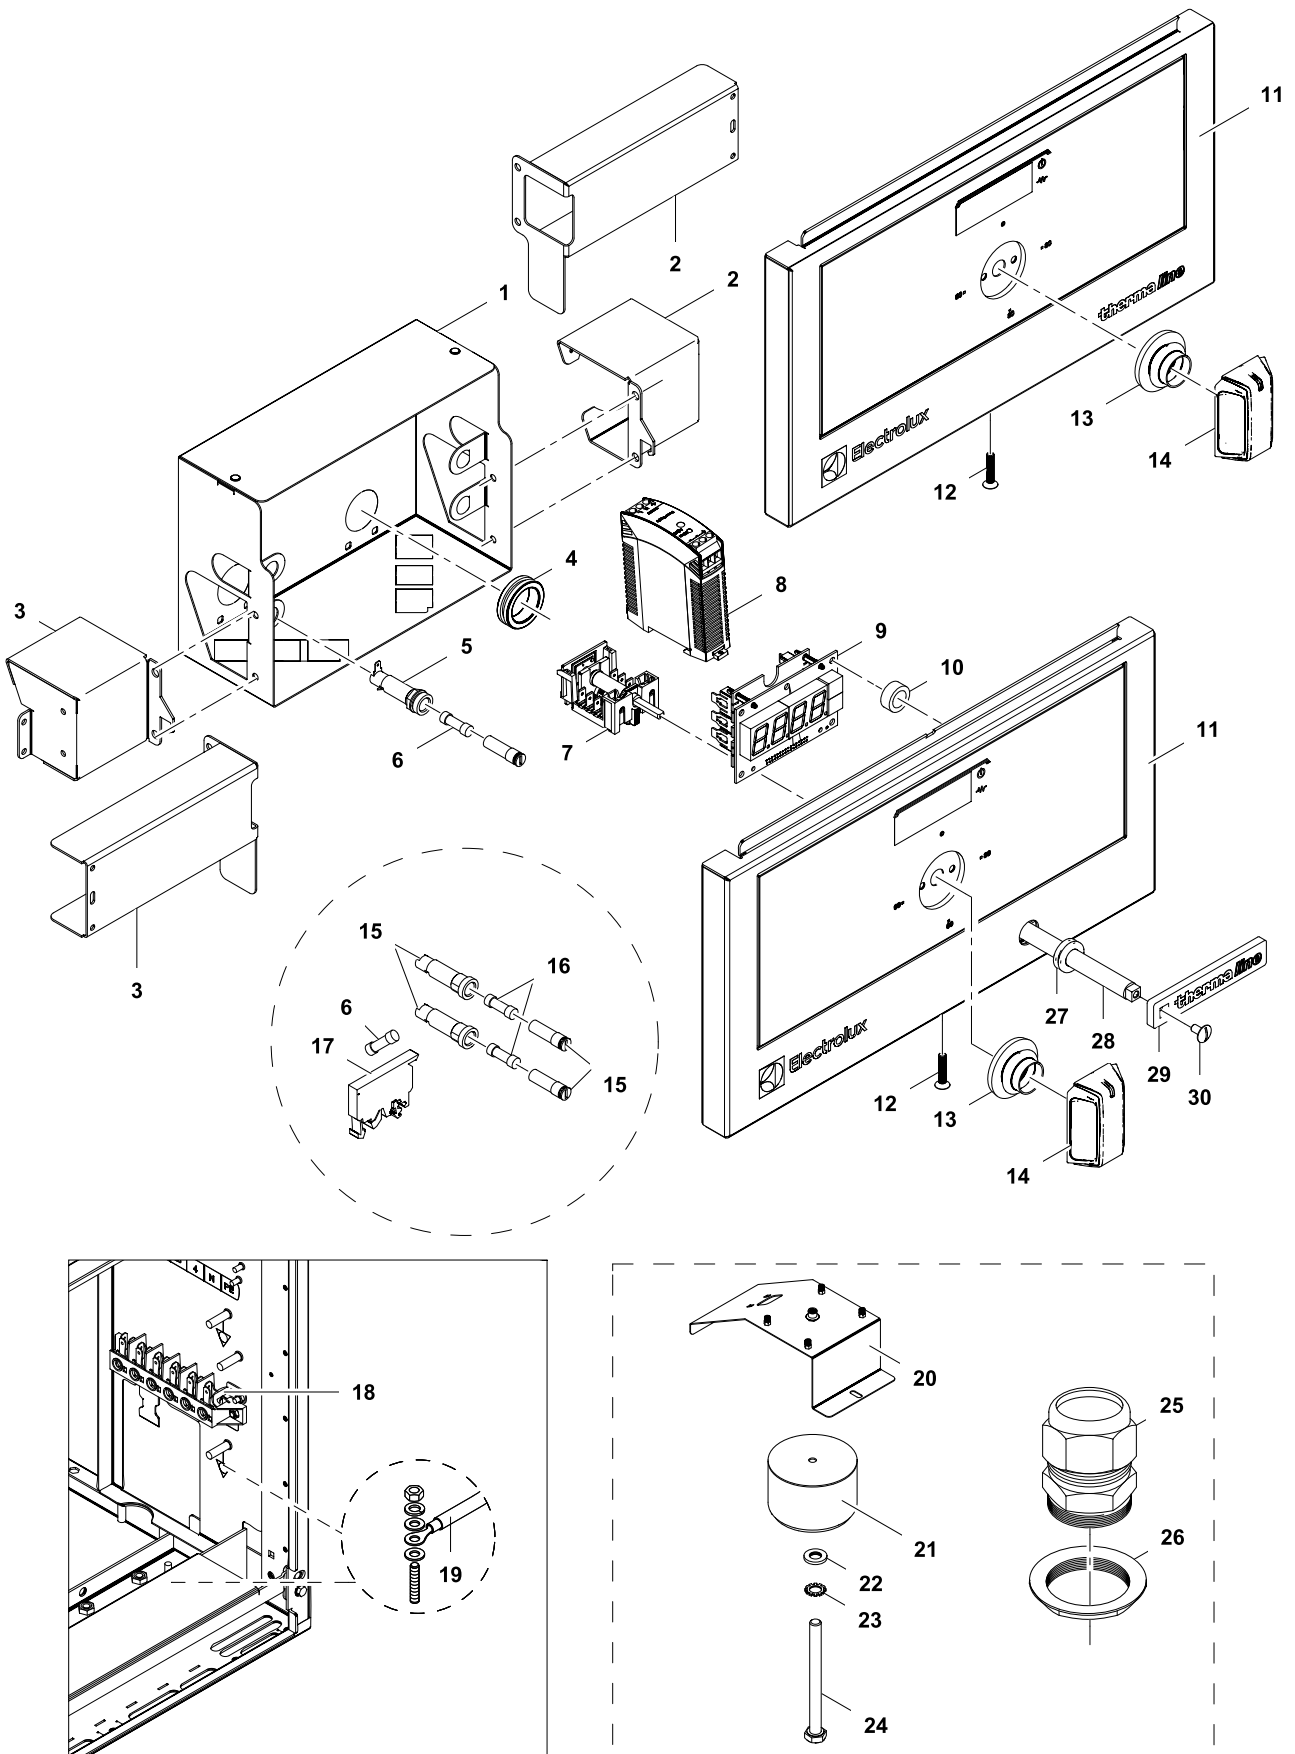

**DE** BAIN MARIE 1/1GN & 2/1GN  
**EN** BAIN MARIE 1/1GN & 2/1GN

PNC	Factory Model	Ref.	Description
588086	MABAAADOAO	a	BAIN MARIE, 1/1GN, TAP BACK, 400X800X250H
588087	MABAABDOAO	a	BAIN MARIE, 1/1GN, TAP BACK, C-BOARD, 400X800X250H
588400	MABFAAEAO	b	BAIN MARIE, 1/1GN, TAP LEFT, 500X800X250H
588401	MABFABEOAO	b	BAIN MARIE, 1/1GN, TAP LEFT, C-BOARD, 500X800X250H
588402	MABGAAEOAO	c	BAIN MARIE, 1/1GN, TAP RIGHT, 500X800X250H
588403	MABGABEOAO	c	BAIN MARIE, 1/1GN, TAP RIGHT, C-BOARD, 500X800X250H
588088	MABBAAHOAO	d	BAIN MARIE, 2/1GN, TAP BACK, 800X800X250H
588089	MABBABHOAO	d	BAIN MARIE, 2/1GN, TAP BACK, C-BOARD, 800X800X250H
588552	MBBABBDOAO	e	BAIN MARIE, 1/1GN, TAP BACK, C-BOARD, 400X850X250H
588553	MBBBBBHOAO	f	BAIN MARIE, 2/1GN, TAP BACK, C-BOARD, 800X850X250H
589132	MCBAAADOAO	g	BAIN MARIE, 1/1GN, TAP BACK, 400X900X250H
589133	MCBAABDOAO	g	BAIN MARIE, 1/1GN, TAP BACK, C-BOARD, 400X900X250H
589633	MCBFAAEAO	h	BAIN MARIE, 1/1GN, TAP LEFT, 500X900X250H
589634	MCBFABEOAO	h	BAIN MARIE, 1/1GN, TAP LEFT, C-BOARD, 500X900X250H
589635	MCBGAAEOAO	i	BAIN MARIE, 1/1GN, TAP RIGHT, 500X900X250H
589636	MCBGABEOAO	i	BAIN MARIE, 1/1GN, TAP RIGHT, C-BOARD, 500X900X250H
589134	MCBBAAHOAO	j	BAIN MARIE, 2/1GN, TAP BACK, 800X900X250H
589135	MCBBABHOAO	j	BAIN MARIE, 2/1GN, TAP BACK, C-BOARD, 800X900X250H
589820	MCBAEADIDM	k	MARINE* BAIN MARIE, 1/1GN, TAP BACK, 400X900X700H
589822	MCBF AEIDM	l	MARINE* BAIN MARIE, 1/1GN, TAP LEFT, 500X900X700H
589823	MCBGAEIDM	m	MARINE* BAIN MARIE, 1/1GN, TAP RIGHT, 500X900X700H
589821	MCBBEAHIDM	n	MARINE* BAIN MARIE, 2/1GN, TAP BACK, 800X900X700H

Page	Index	Last Updates	Page	Ref.
2	Electrical compartment 1/1 GN	12/2015	1/1GN	
4	Electrical compartment 2/1 GN	12/2016	all	
6	Mechanical parts	04/2017	15	
8	Drain water connection rear	11/2017	3/5	15/20
10	Drain water connection front	01/2018	3, 5, 7, 13	added spare parts for USA
12	Mixer tap			
14	H3 base (marine)			