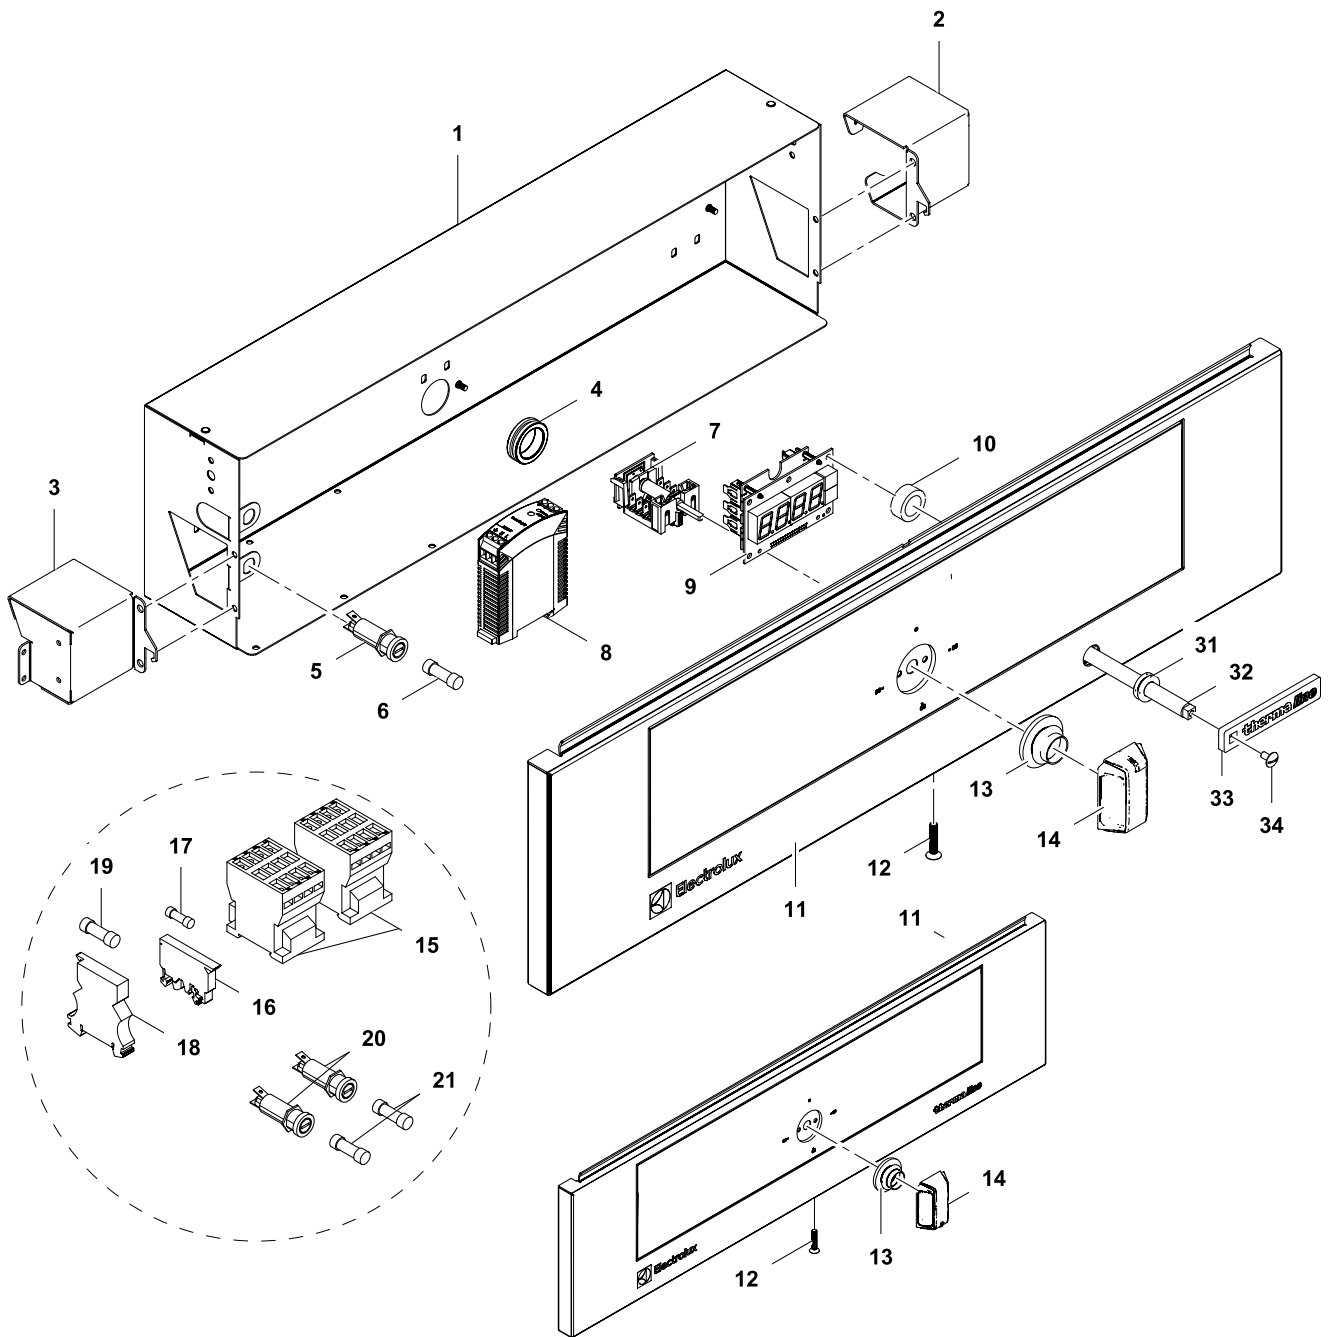

1	Alias	Code	Bezeichnung	Description	Ref.	Valid from Serial N°
1	82.3016	*	Elektrobox 400	Electrical compartment 400	1/1 GN	
2	82.3001	*	Standardventilationsbox links	Ventilation box left	1/1 GN	
3	82.3002	0G7450	Standardventilationsbox rechts	Ventilation box right	1/1 GN	
4	712 044961.17	OKT854	Kabeltülle Ø25/Ø31/Ø35x10	Cable: sleeve Ø25/Ø31/Ø35x10	1/1 GN	
5	82.7093	056582	Halter Sicherung	Fuse holder	1/1 GN Standard	
6	712 344362.01	0G5814	Sicherung 5x20 1A	Fuse 5x20 1A	1/1 GN Standard	
7	82.9076	0G6317	Schalter off-lin 3/4 +Regler 93° +10K Poti	switch off-lin 3/4+control 93°+10K Potent	D800/900	
	1 115 1590	0G2764	Kapillarrohregler	Capillary control	D850	
8	82.9030	0G6075	DC Power supply 2V	DC Power supply 2V	D800/900	
9	82.9115.02	0G6303	Eurotas Display Bain Marie	Eurotas display Bain Marie	D800/900	
	72.5938.04	0K1362	Anzeigelampe grün	Indicator light, green	D850	
	72.5938.10	0G8192	Anzeigelampe grün	Indicator light, green	for USA	
	72.5938.08	0K1364	Einsteckfassung grün/gelb Ø10mm	Lamp holder, green/yellow, Ø10mm	D850	
10	76.3011.01	0G3093	Distanzhalter 8mm	Spacer 8mm	D800/900	
11	82.1027.85	*	Bedienbl. Bain Marie W400, D800/900	Control panel Bain Marie W400, D800/900	a g k	
	82.1027.124	*	Bedienbl. Bain Marie W400, D800/900	Control panel Bain Marie W400, D800/900	a g k	6401...
	82.1027.30	0G7539	Bedienbl. Bain Marie W500, D800/900	Control panel Bain Marie W500, D800/900	b c h i l m	
	82.1027.126	*	Bedienbl. Bain Marie W500, D800/900	Control panel Bain Marie W500, D800/900	b c h i l m	6401...
	82.1049.72	*	Bedienbl. INOX Bain Marie D850	Control panel INOX Bain Marie D850	e f	
	82.1049.101	*	Bedienbl. INOX Bain Marie D850	Control panel INOX Bain Marie D850	e f	6401...
	82.1027.205	0G8143	Bedienbl. Bain Marie W400 °F	Control panel Bain Marie W400 °F	for USA	
12	1 701 1072	0G6833	Senkkopfschraube M5x12	Countersunk screw M5x12	1/1 GN	
13	82.7009	0G6247	Dichtung Drehgriff	Sealing for handle	1/1 GN	
14	82.9124.05	0G6373	Drehgriff mit Adapter 0*x6.0	Handle with adapter 0*x6.0	1/1 GN	
15	87.9204	0CB130	Sicherungshalter Schurter 6.3x32 500V	Fuse holder Schurter 6.3x32 500V	1/1 GN Marine	
16	82.9171	0TTR73	Sicherung 6.3x32 0.63A 500V	Fuse 6.3x32 0.63A 500V	1/1 GN Marine	
17	75.2012.01	0K5155	Sicherungsklemme	Fuse holder terminal	1/1 GN Marine	
	75.2012.02	0T2599	Sicherungsklemme Abschlusswand	Cover for fuse holder terminal	1/1 GN Marine	
18	82.9065	0G6668	Klemme FV122 V/V	Terminal FV122 V/V	1/1 GN	
	82.9101	0G7023	Kabel: FV122 V/V - Erdungsbolzen	Cable: FV122 V/V - ground bolt	1/1 GN	
19	82.9103	0G6424	Kabel: Haupterd draht L400 6mm²	Cable: main earthing L400 6mm²	1/1 GN	
20	82.3029	*	Halteblech	Metal support	1/1 GN Marine	
21	82.9190	0G6874	Turoidal Autotransformator	Turoidal Autotransformer	1/1 GN Marine	
22	1 701 4003	0G3659	Unterlegscheibe M6	Washer M6	1/1 GN Marine	
23	1 701 5051	0G6753	Fächerscheibe M6	Fan washer M6	1/1 GN Marine	
24	1 701 2599	0K4604	Sechskantschraube M6x70	Hex bolt M6x70	1/1 GN Marine	
25	82.2810	0G6875	Kabelverschraubung PG16	Cable gland PG16	1/1 GN Marine	
26	82.9225	0G7170	Gegenmutter PG16	Lock nut PG16	1/1 GN Marine	
27	1 103 1652	0G5285	Gummitülle	Rubber sleeve	1/1 GN	6401...
28	82.2831.01	*	Hahnenarretierung D800	Tap locking D800	D800	6401...
	82.2831.02	*	Hahnenarretierung D850	Tap locking D850	D850	6401...
	82.2831.03	*	Hahnenarretierung D900	Tap locking D900	D900	6401...
29	82.2833		Griff Ablauf	Handle drain	1/1 GN	6401...
30	0001515500		Becherschraube M5x10	Roundheaded bolt M5x10	1/1 GN	6401...
	82.9100	0G7171	Kabel: Potentiometer - Display L200	Cable: Potentiometer - Display L200	D800/900	
	82.9110	0G7172	Kabel: Transformator - Display L450	Cable: Transformer - Display L450	D800/900	
	82.9108	0G7175	Kabel: X0 - Schalter - Transformator	Cable: X0 - Switch - Transformer	D800/900	
	82.9109.01	0G7173	Kabel: Schalter - Heizungen 1/IGN BM	Cable: Switch - Heating 1/IGN BM	1/1 GN	
	82.9231	0G7174	Kabel: Bain Marie D850	Cable: Bain Marie D850	D850	
	82.9197		Kabel: Bain Marie 1/IGN Marine	Cable: Bain Marie 1/IGN Marine	1/1 GN Marine	
	82.9258	0G8135	Kabel: UL Transformator - Display	Cable: UL Transformer - Display	D800/900 for USA	
	82.9257	0G8260	Kabel: UL Poti (EGO) - Display L200	Cable: Poti (EGO) - Display L200	D800/900 for USA	
	82.9256	0G8259	Kabel: UL Bain Marie 1/IGN	Cable: UL Bain Marie 1/IGN	for all types USA