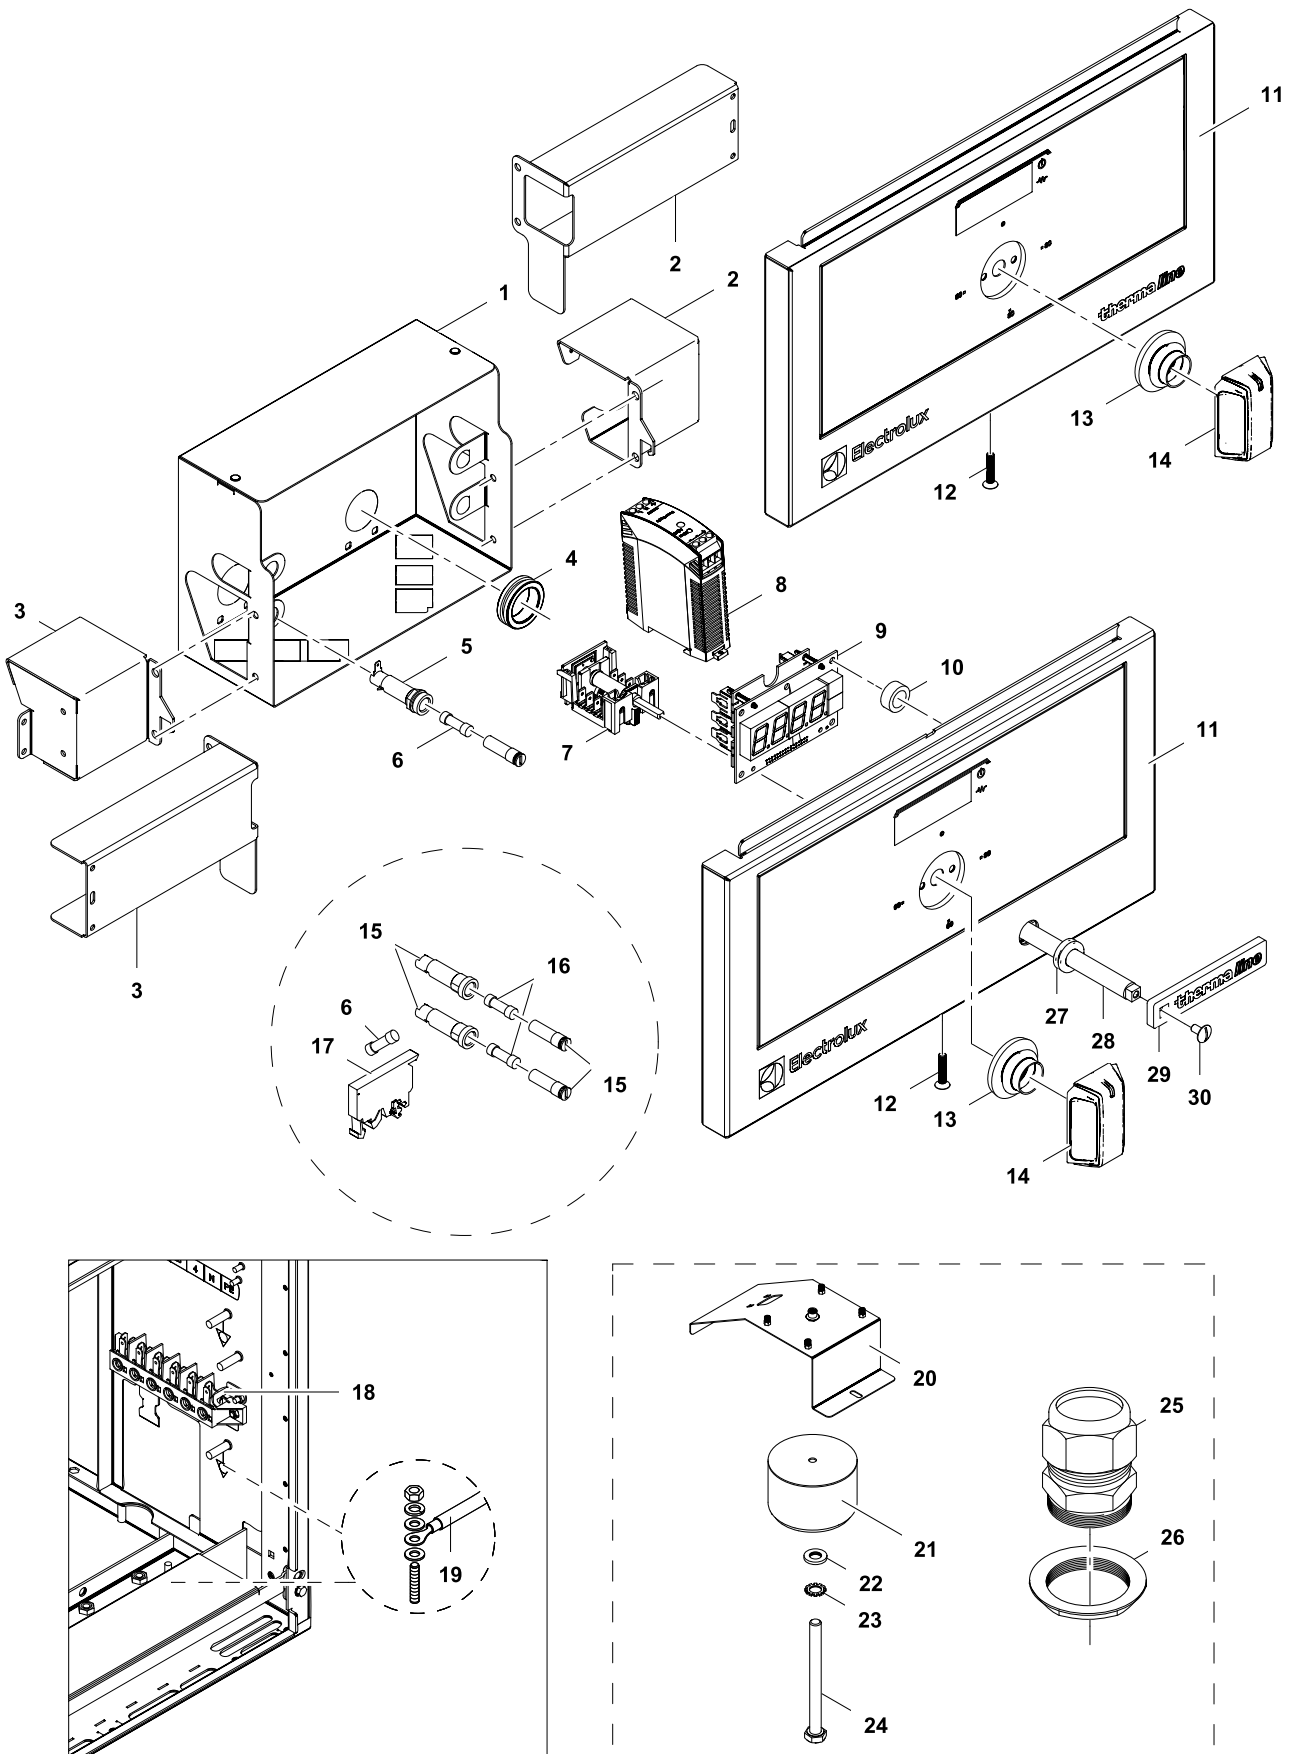

DE BAIN MARIE 1/1GN & 2/1GN
EN BAIN MARIE 1/1GN & 2/1GN

PNC	Factory Model	Ref.	Description
588086	MABAAADOAO	a	BAIN MARIE, 1/1GN, TAP BACK, 400X800X250H
588087	MABAABDOAO	a	BAIN MARIE, 1/1GN, TAP BACK, C-BOARD, 400X800X250H
588400	MABFAAEAO	b	BAIN MARIE, 1/1GN, TAP LEFT, 500X800X250H
588401	MABFABEOAO	b	BAIN MARIE, 1/1GN, TAP LEFT, C-BOARD, 500X800X250H
588402	MABGAAEOAO	c	BAIN MARIE, 1/1GN, TAP RIGHT, 500X800X250H
588403	MABGABEOAO	c	BAIN MARIE, 1/1GN, TAP RIGHT, C-BOARD, 500X800X250H
588088	MABBAAHOAO	d	BAIN MARIE, 2/1GN, TAP BACK, 800X800X250H
588089	MABBABHOAO	d	BAIN MARIE, 2/1GN, TAP BACK, C-BOARD, 800X800X250H
588552	MBBABBDOAO	e	BAIN MARIE, 1/1GN, TAP BACK, C-BOARD, 400X850X250H
588553	MBBBBBHOAO	f	BAIN MARIE, 2/1GN, TAP BACK, C-BOARD, 800X850X250H
589132	MCBAAADOAO	g	BAIN MARIE, 1/1GN, TAP BACK, 400X900X250H
589133	MCBAABDOAO	g	BAIN MARIE, 1/1GN, TAP BACK, C-BOARD, 400X900X250H
589633	MCBFAAEAO	h	BAIN MARIE, 1/1GN, TAP LEFT, 500X900X250H
589634	MCBFABEOAO	h	BAIN MARIE, 1/1GN, TAP LEFT, C-BOARD, 500X900X250H
589635	MCBGAAEOAO	i	BAIN MARIE, 1/1GN, TAP RIGHT, 500X900X250H
589636	MCBGABEOAO	i	BAIN MARIE, 1/1GN, TAP RIGHT, C-BOARD, 500X900X250H
589134	MCBBAAHOAO	j	BAIN MARIE, 2/1GN, TAP BACK, 800X900X250H
589135	MCBBABHOAO	j	BAIN MARIE, 2/1GN, TAP BACK, C-BOARD, 800X900X250H
589820	MCBAEADIDM	k	MARINE* BAIN MARIE, 1/1GN, TAP BACK, 400X900X700H
589822	MCBF AEIDM	l	MARINE* BAIN MARIE, 1/1GN, TAP LEFT, 500X900X700H
589823	MCBGAEIDM	m	MARINE* BAIN MARIE, 1/1GN, TAP RIGHT, 500X900X700H
589821	MCBBEAHIDM	n	MARINE* BAIN MARIE, 2/1GN, TAP BACK, 800X900X700H

Page	Index	Last Updates	Page	Ref.
2	Electrical compartment 1/1 GN	12/2015	1/1GN	
4	Electrical compartment 2/1 GN	12/2016	all	
6	Mechanical parts	04/2017	15	
8	Drain water connection rear	11/2017	3/5	15/20
10	Drain water connection front	01/2018	3, 5, 7, 13	added spare parts for USA
12	Mixer tap			
14	H3 base (marine)	05/2018	15	13
		09/2018	7	1
		11/2018	13	2