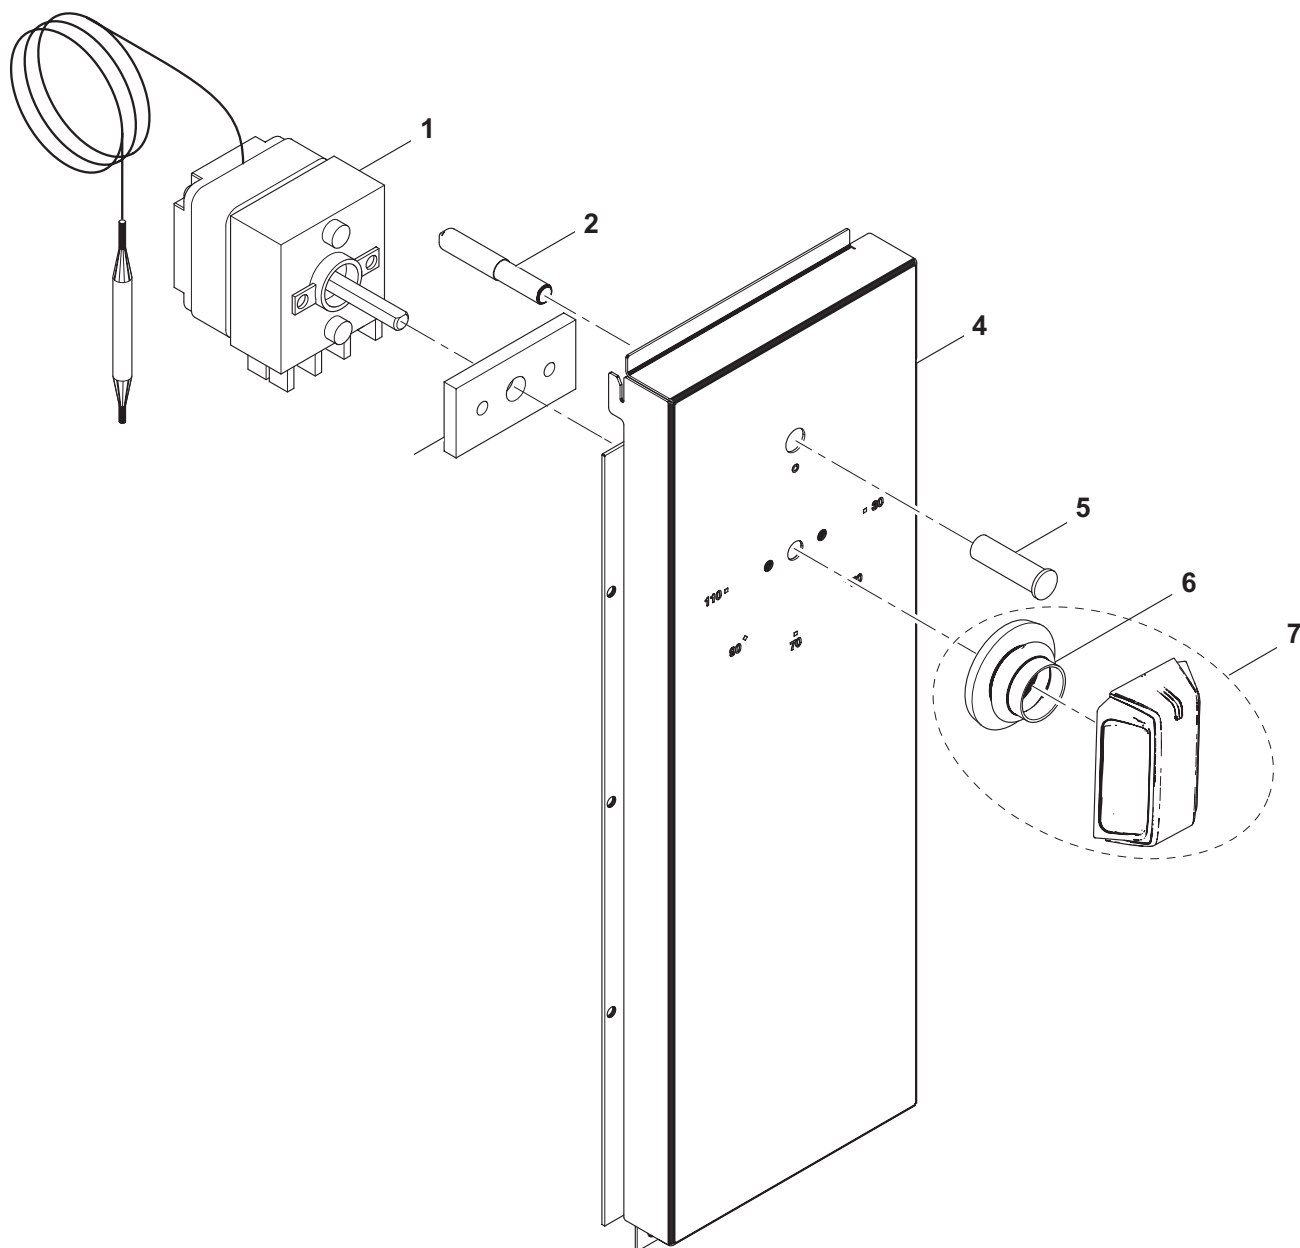

Page	Index	Last Updates	Page	Ref.
2	Control pane	12/2015	all	
3	Terminal	11/2016	5/7	
4	Warming cabinet	05/2018	6/7	12
6	Base	12/2018	2	7

1	Alias	Code	Bezeichnung	Description	Ref.	Valid from Serial N°
1	712 344039	OK5023	Kapillarrohrregler 30-100	Capillary control 30-100	all types	
2	72.5938.03	OKI361	Anzeigelampe klar	Indicator light, clear	all types	
3	82.2665	OG7229	Zwischenblech	Spacer sheet	all types	
4	82.1043.01	*	Bedienblende warming cabinet, rechts, 130	Control panel warming cabinet, right, 130	W=1000	
	82.1043.04	*	Bedienblende warming cabinet, rechts, 100	Control panel warming cabinet, right, 100	W=500/600	
	82.1043.02	*	Bedienblende warming cabinet, rechts, 160	Control panel warming cabinet, right, 160	W800	
5	72.5938.07	OKI363	Einsteckfassung klar Ø10mm	Lamp holder, clear, Ø10mm	all types	
6	82.7009	OG6247	Dichtung Drehgriff	Sealing for handle	all types	
7	82.6637.02	OG7694	Drehgriff Kpl.	Handle complete kit	all types	
	62.1544.01	OG7399	Kabelbaum: Wärmeschrank komplett	Wiring harness: warming cabinet	all types	
	62.1503.02	OG7162	Verdrahtung 2X0.5X 300	Wiring 2x0.5x300	all types	
	82.9183.02	OG7360	Kabel: WS-Qquerstromlüfter	Cable: Warming cab.-cross flow blower	all types	