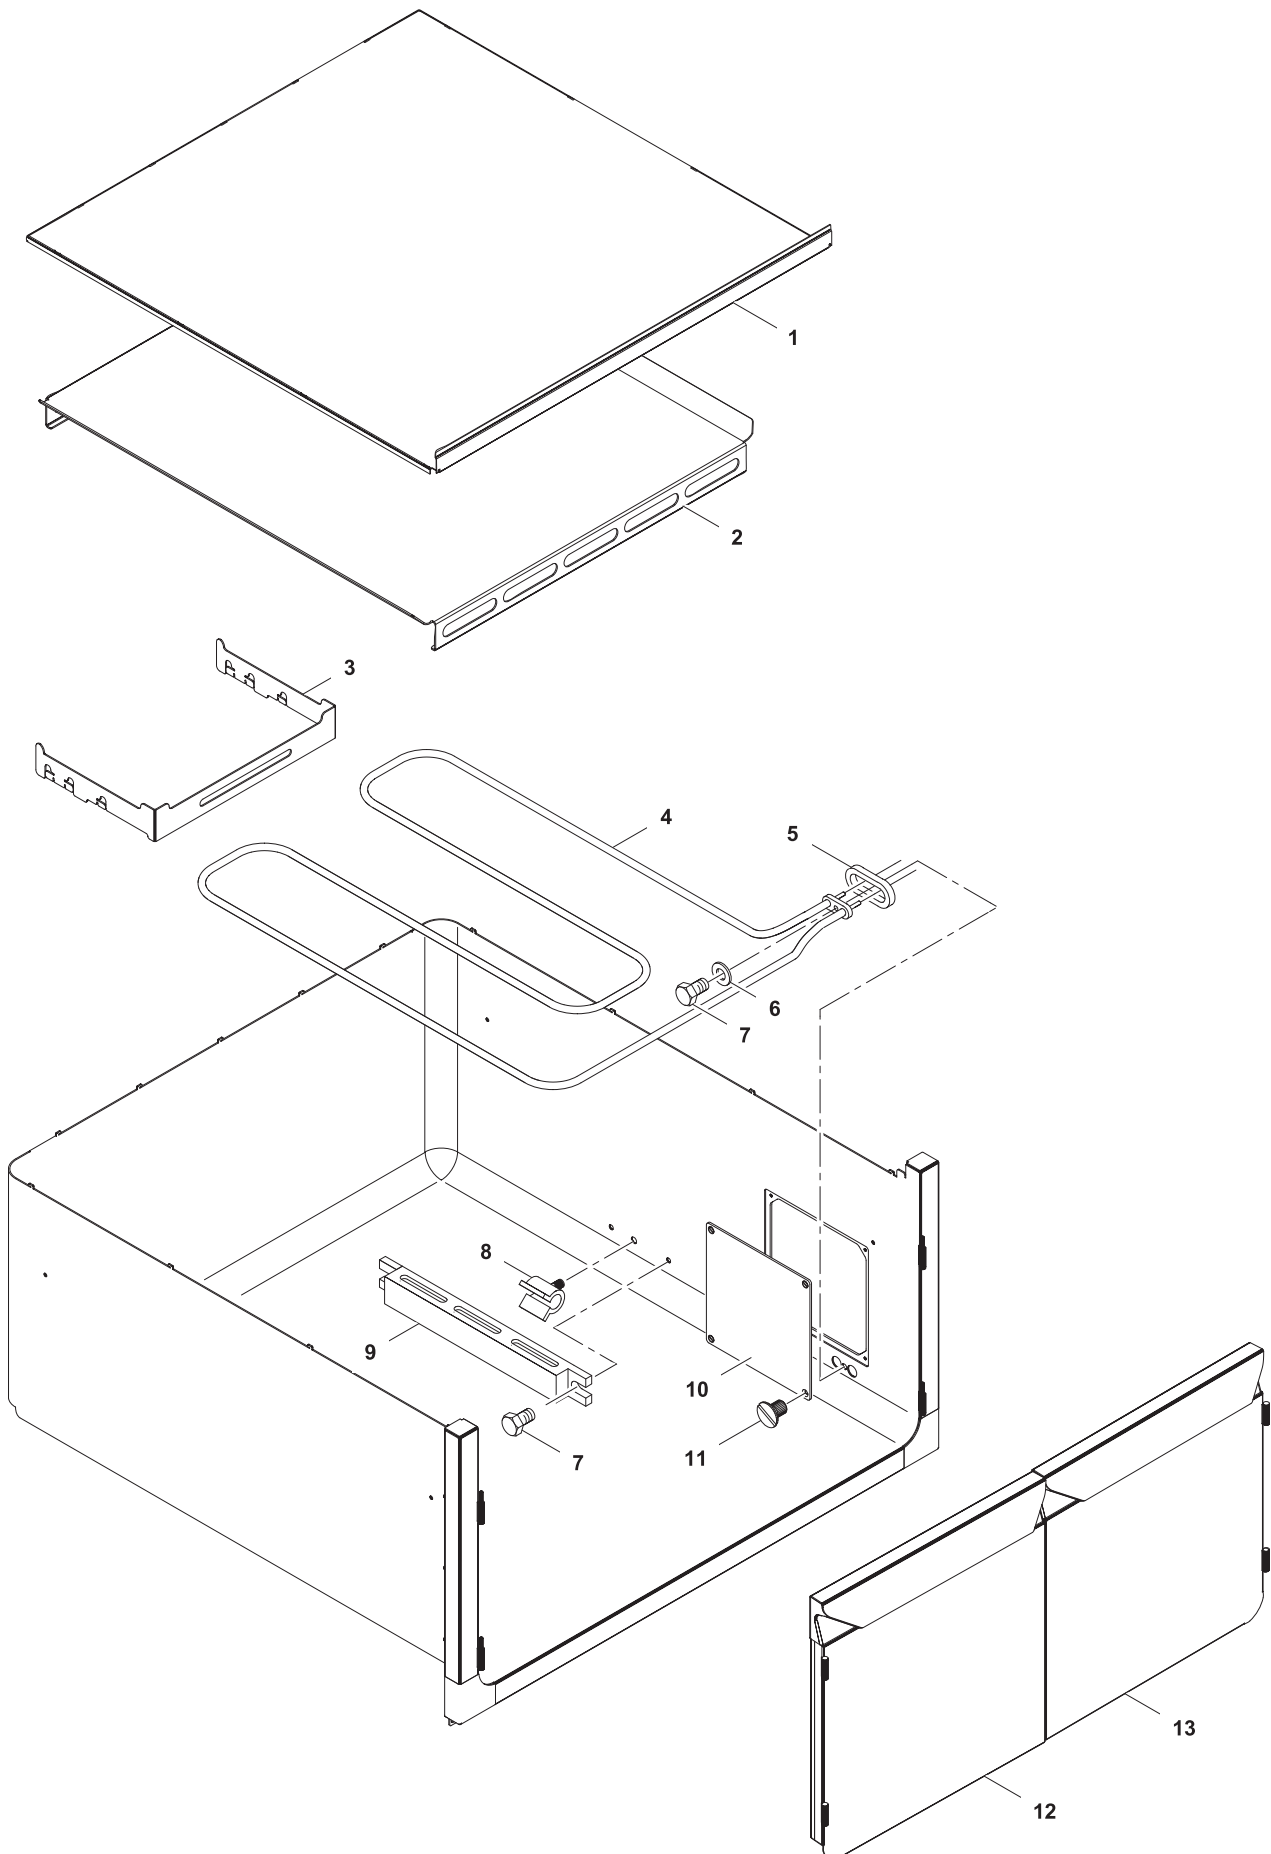

Page	Index	Last Updates	Page	Ref.
2	Control pane	12/2015	all	
3	Terminal	11/2016	5/7	
4	Warming cabinet	05/2018	6/7	12
6	Base	12/2018	2	7

1	Alias	Code	Bezeichnung	Description	Ref.	Valid from Serial N°
1	712 344039	OK5023	Kapillarrohrregler 30-100	Capillary control 30-100	all types	
2	72.5938.03	OKI361	Anzeigelampe klar	Indicator light, clear	all types	
3	82.2665	OG7229	Zwischenblech	Spacer sheet	all types	
4	82.1043.01	*	Bedienblende warming cabinet, rechts, 130	Control panel warming cabinet, right, 130	W=1000	
	82.1043.04	*	Bedienblende warming cabinet, rechts, 100	Control panel warming cabinet, right, 100	W=500/600	
	82.1043.02	*	Bedienblende warming cabinet, rechts, 160	Control panel warming cabinet, right, 160	W800	
5	72.5938.07	OKI363	Einsteckfassung klar Ø10mm	Lamp holder, clear, Ø10mm	all types	
6	82.7009	OG6247	Dichtung Drehgriff	Sealing for handle	all types	
7	82.6637.02	OG7694	Drehgriff Kpl.	Handle complete kit	all types	
	62.1544.01	OG7399	Kabelbaum: Wärmeschrank komplett	Wiring harness: warming cabinet	all types	
	62.1503.02	OG7162	Verdrahtung 2X0.5X 300	Wiring 2x0.5x300	all types	
	82.9183.02	OG7360	Kabel: WS-Qquerstromlüfter	Cable: Warming cab.-cross flow blower	all types	