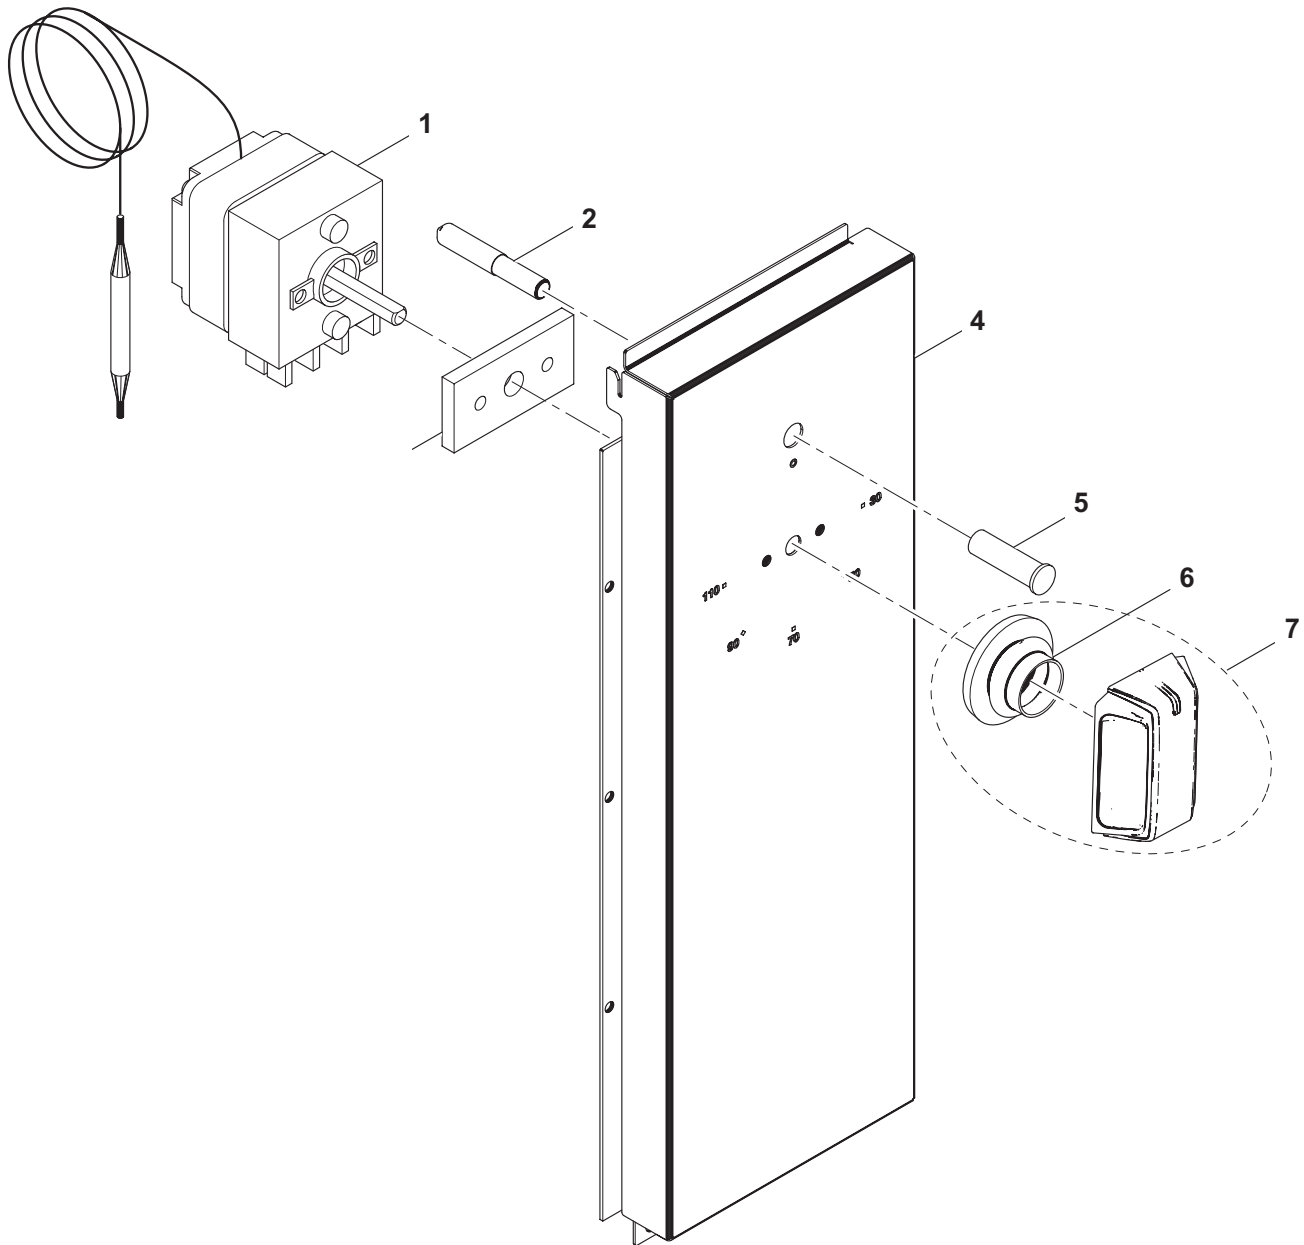

Page	Index	Last Updates	Page	Ref.
2	Control pane	12/2015	all	
3	Terminal	11/2016	5/7	
4	Warming cabinet	05/2018	6/7	12
6	Base	12/2018	2	7
		05/2019	5	10, 11, 12, 13
		05/2019	2 / 5	6, 7 / 12, 13

1	Alias	Code	Bezeichnung	Description	Ref.	Valid from Serial N°
1	712 344039	OK5023	Kapillarrohrregler 30-100	Capillary control 30-100	all types	
2	72.5938.03	OKI361	Anzeigelampe klar	Indicator light, clear	all types	
3	82.2665	OG7229	Zwischenblech	Spacer sheet	all types	
4	82.1043.01	*	Bedienblende warming cabinet, rechts, 130	Control panel warming cabinet, right, 130	W=1000	
	82.1043.04	*	Bedienblende warming cabinet, rechts, 100	Control panel warming cabinet, right, 100	W=500/600	
	82.1043.02	*	Bedienblende warming cabinet, rechts, 160	Control panel warming cabinet, right, 160	W800	
5	72.5938.07	OKI363	Einsteckfassung klar Ø10mm	Lamp holder, clear, Ø10mm	all types	
6	82.7009	OG6247	Dichtung Drehgriff	Sealing for handle	all types	
	82.7628	OG8603	Dichtung Drehgriff	Sealing for handle	Colored M2M	
7	82.6637.02	OG7694	Drehgriff Kpl.	Handle complete kit	all types	
	82.6638.02	OG8621	Drehgriff Kpl.	Handle complete kit	Colored M2M	
	62.1544.01	OG7399	Kabelbaum: Wärmeschrank komplett	Wiring harness: warming cabinet	all types	
	62.1503.02	OG7162	Verdrahtung 2X0.5X 300	Wiring 2x0.5x300	all types	
	82.9183.02	OG7360	Kabel: WS-Qquerstromlüfter	Cable: Warming cab.-cross flow blower	all types	