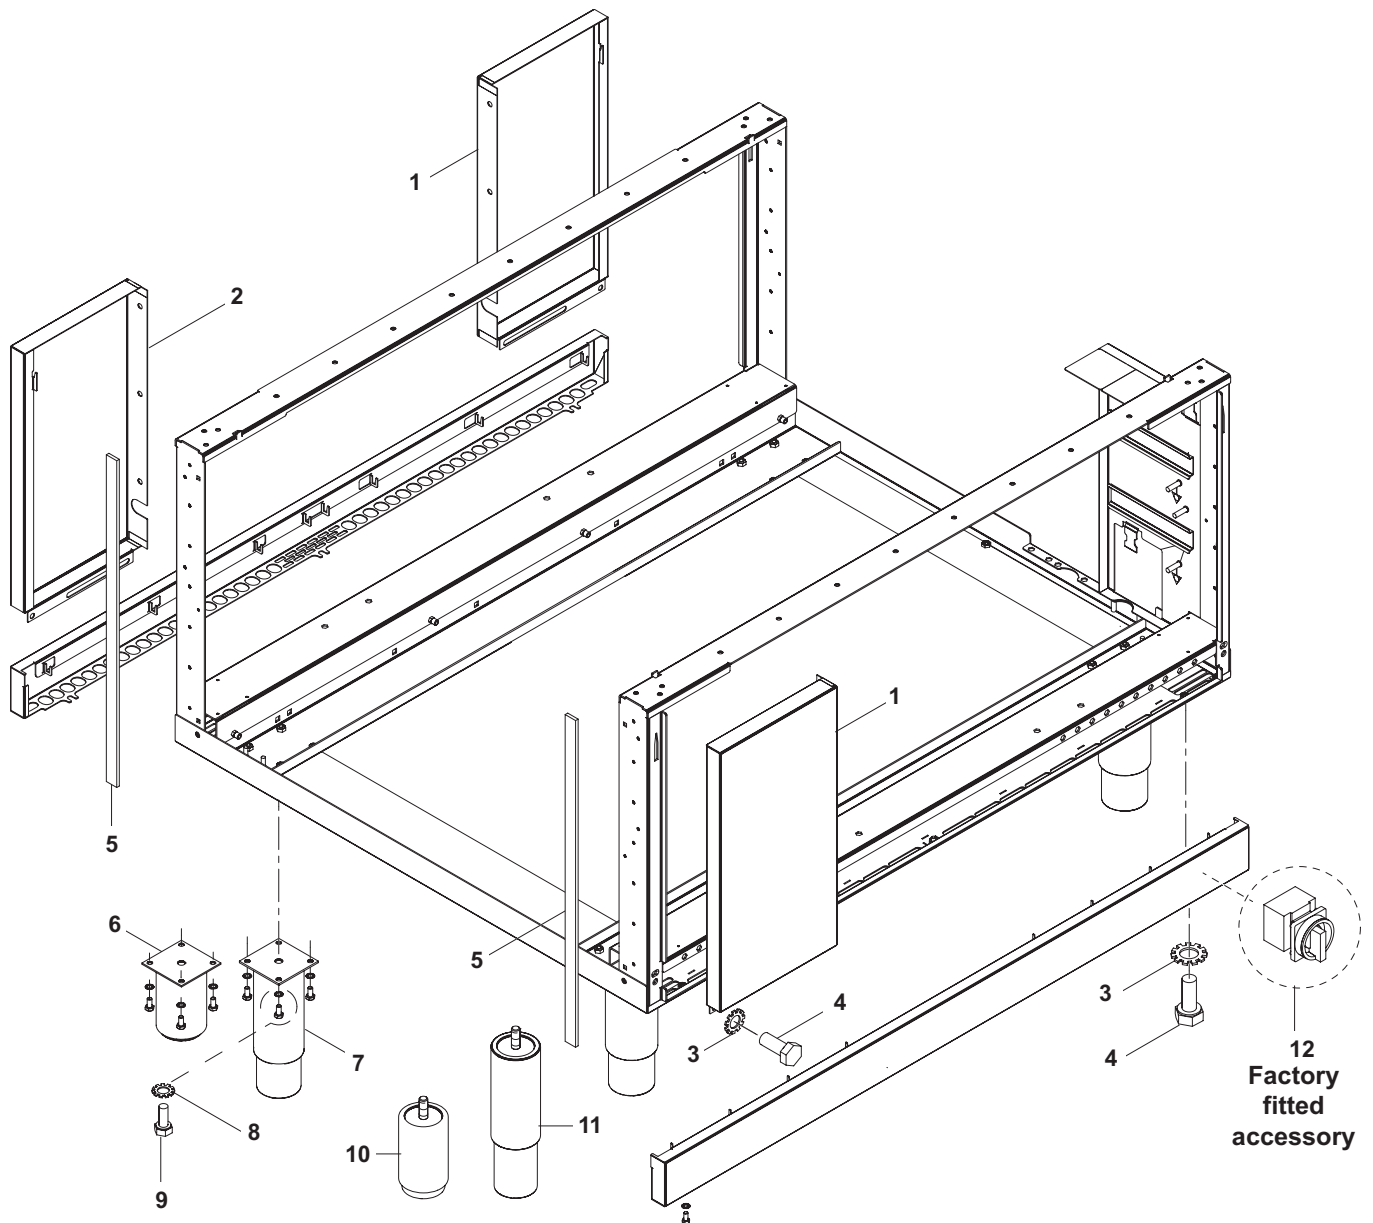

4	Alias	Code	Bezeichnung	Description	Ref.	Valid from Serial N°
1	82.1041.01	*	Korpusabdeckung, rechts, 130	Cover panel, right 130	W800/1000 2S	
	82.1041.08	*	Korpusabdeckung, rechts, 100	Cover panel, right 100	W500/600 2S	
2	82.1042.01	*	Korpusabdeckung, links, 130	Cover panel, left 130	W800/1000	
	82.1042.08	*	Korpusabdeckung, links, 100	Cover panel, left 100	W500/600	
	82.1042.11	*	Korpusabdeckung, links, 160	Cover panel, left 160	W800 2S	
3	1 701 7002	OG2923	Fächerscheibe M5	Fan washer M5	all types	
4	1 701 2579	OG4020	Sechskantschraube M5x16	Hex bolt M5x16	all types	
5	82.7467	OC7307	Dichtung 5mm	Sealing sides 5mm	all types	5101...
6	86.2385	OG6140	Stellfuß 2" 100mm	Adjustable feet 2" 100mm	H550	
7	86.0001	OG5391	Stellfuß 2" 145-252mm rund	Adjustable feet 2" 145-252mm, round	H450	
8	1 701 5051	OG6753	Fächerscheibe M6	Fan washer M6	H450/550	
9	1 701 2600	OKT919	Sechskantschraube M6x12	Hex bolt M6x12	H450/550	
10	82.0350.02		Fuss M10 100mm	Foot M10 100mm	H550	7141...
11	82.0350.01		Fuss M10 200mm	Foot M10 200mm	H450	7141...
12	76.9164.01	OG2137	Hauptschalter 25A	Main switch 25A	H550	8041...