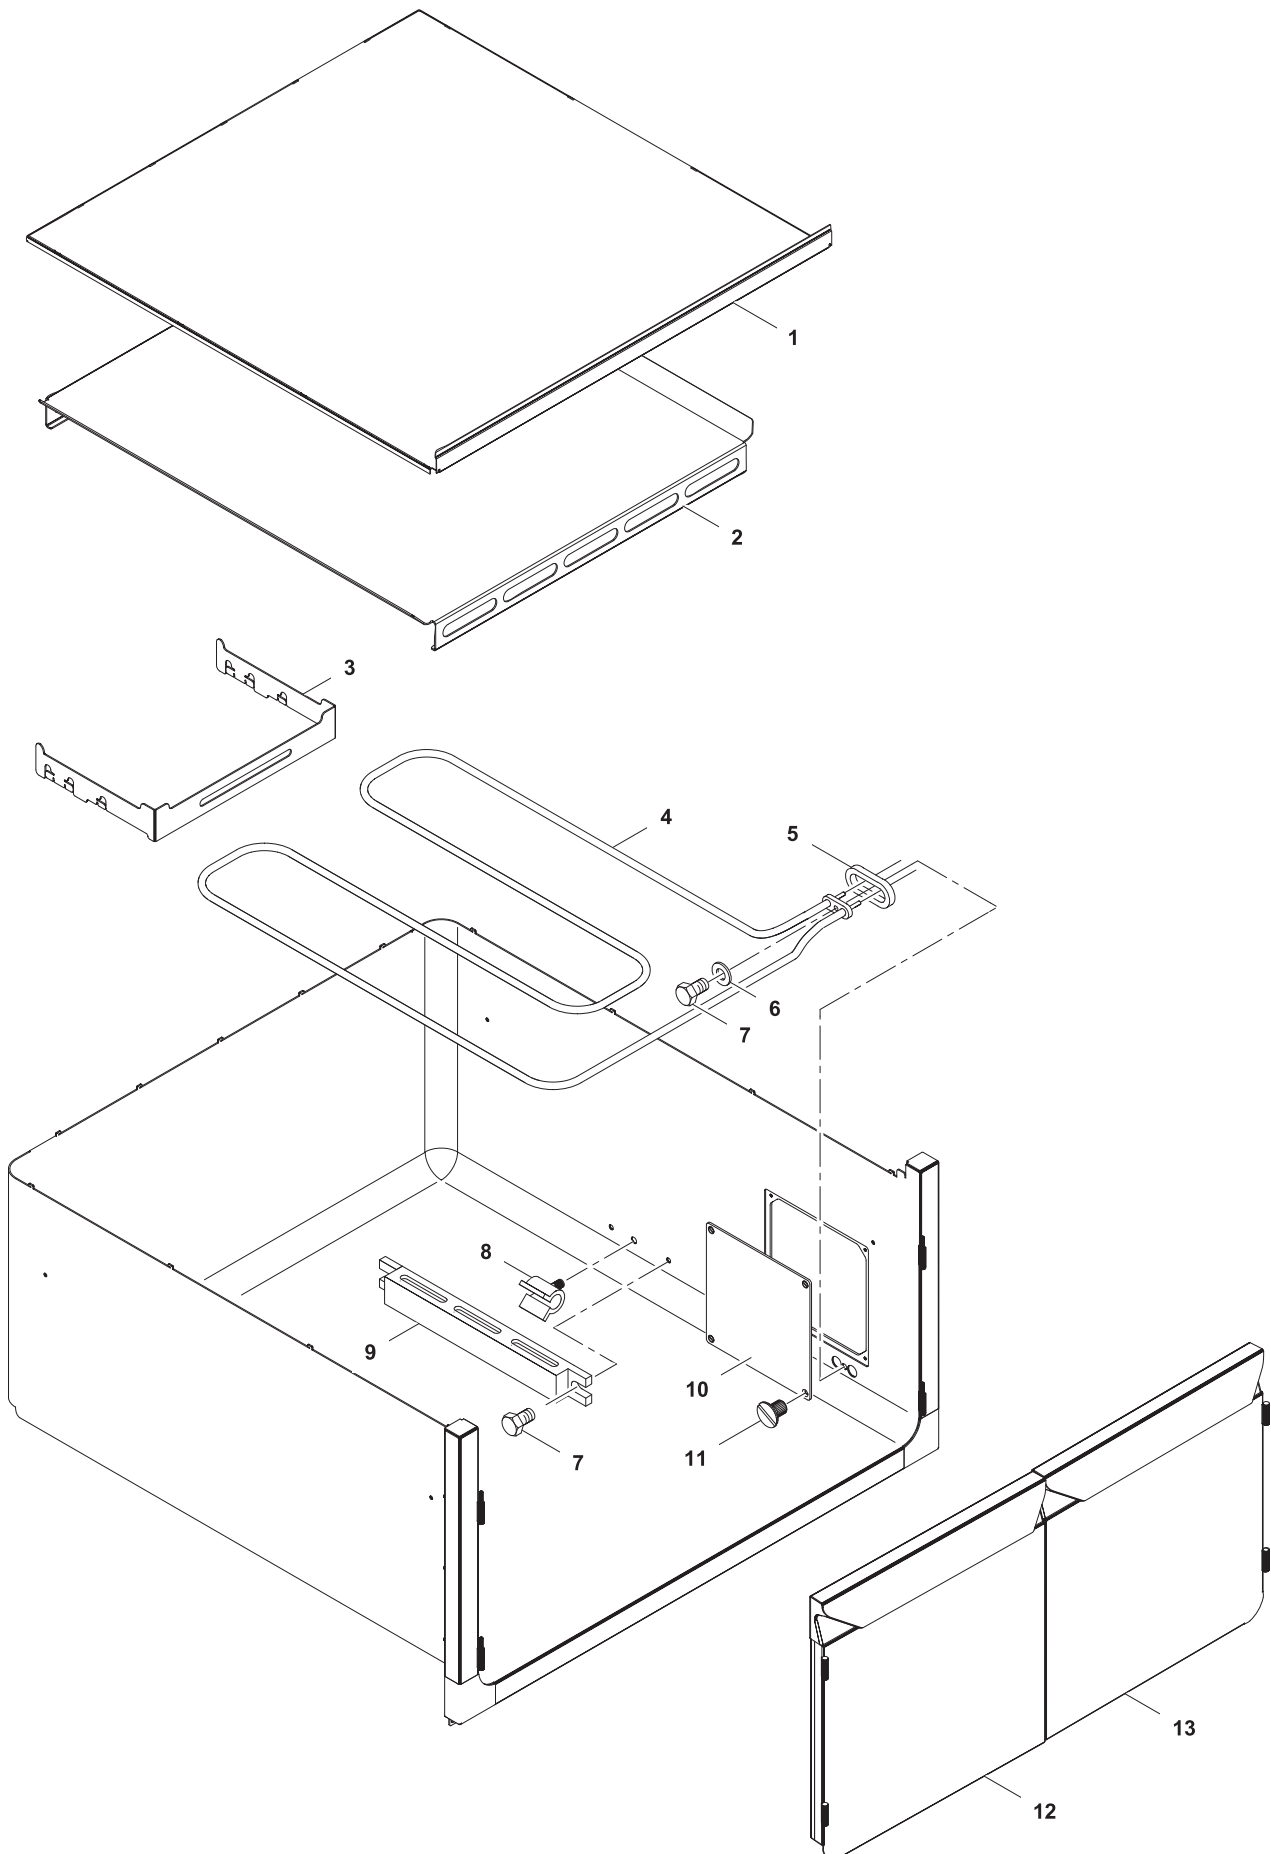

Page	Index	Last Updates	Page	Ref.
2	Control pane	12/2015	all	
3	Terminal	11/2016	5/7	
4	Warming cabinet	05/2018	6/7	12
6	Base	12/2018	2	7
		05/2019	5	10, 11, 12, 13
		05/2019	2 / 5	6, 7 / 12, 13

1	Alias	Code	Bezeichnung	Description	Ref.	Valid from Serial N°
1	712 344039	OK5023	Kapillarrohrregler 30-100	Capillary control 30-100	all types	
2	72.5938.03	OKI361	Anzeigelampe klar	Indicator light, clear	all types	
3	82.2665	OG7229	Zwischenblech	Spacer sheet	all types	
4	82.1043.01	*	Bedienblende warming cabinet, rechts, 130	Control panel warming cabinet, right, 130	W=1000	
	82.1043.04	*	Bedienblende warming cabinet, rechts, 100	Control panel warming cabinet, right, 100	W=500/600	
	82.1043.02	*	Bedienblende warming cabinet, rechts, 160	Control panel warming cabinet, right, 160	W800	
5	72.5938.07	OKI363	Einsteckfassung klar Ø10mm	Lamp holder, clear, Ø10mm	all types	
6	82.7009	OG6247	Dichtung Drehgriff	Sealing for handle	all types	
	82.7628	OG8603	Dichtung Drehgriff	Sealing for handle	Colored M2M	
7	82.6637.02	OG7694	Drehgriff Kpl.	Handle complete kit	all types	
	82.6638.02	OG8621	Drehgriff Kpl.	Handle complete kit	Colored M2M	
	62.1544.01	OG7399	Kabelbaum: Wärmeschrank komplett	Wiring harness: warming cabinet	all types	
	62.1503.02	OG7162	Verdrahtung 2X0.5X 300	Wiring 2x0.5x300	all types	
	82.9183.02	OG7360	Kabel: WS-Qquerstromlüfter	Cable: Warming cab.-cross flow blower	all types	