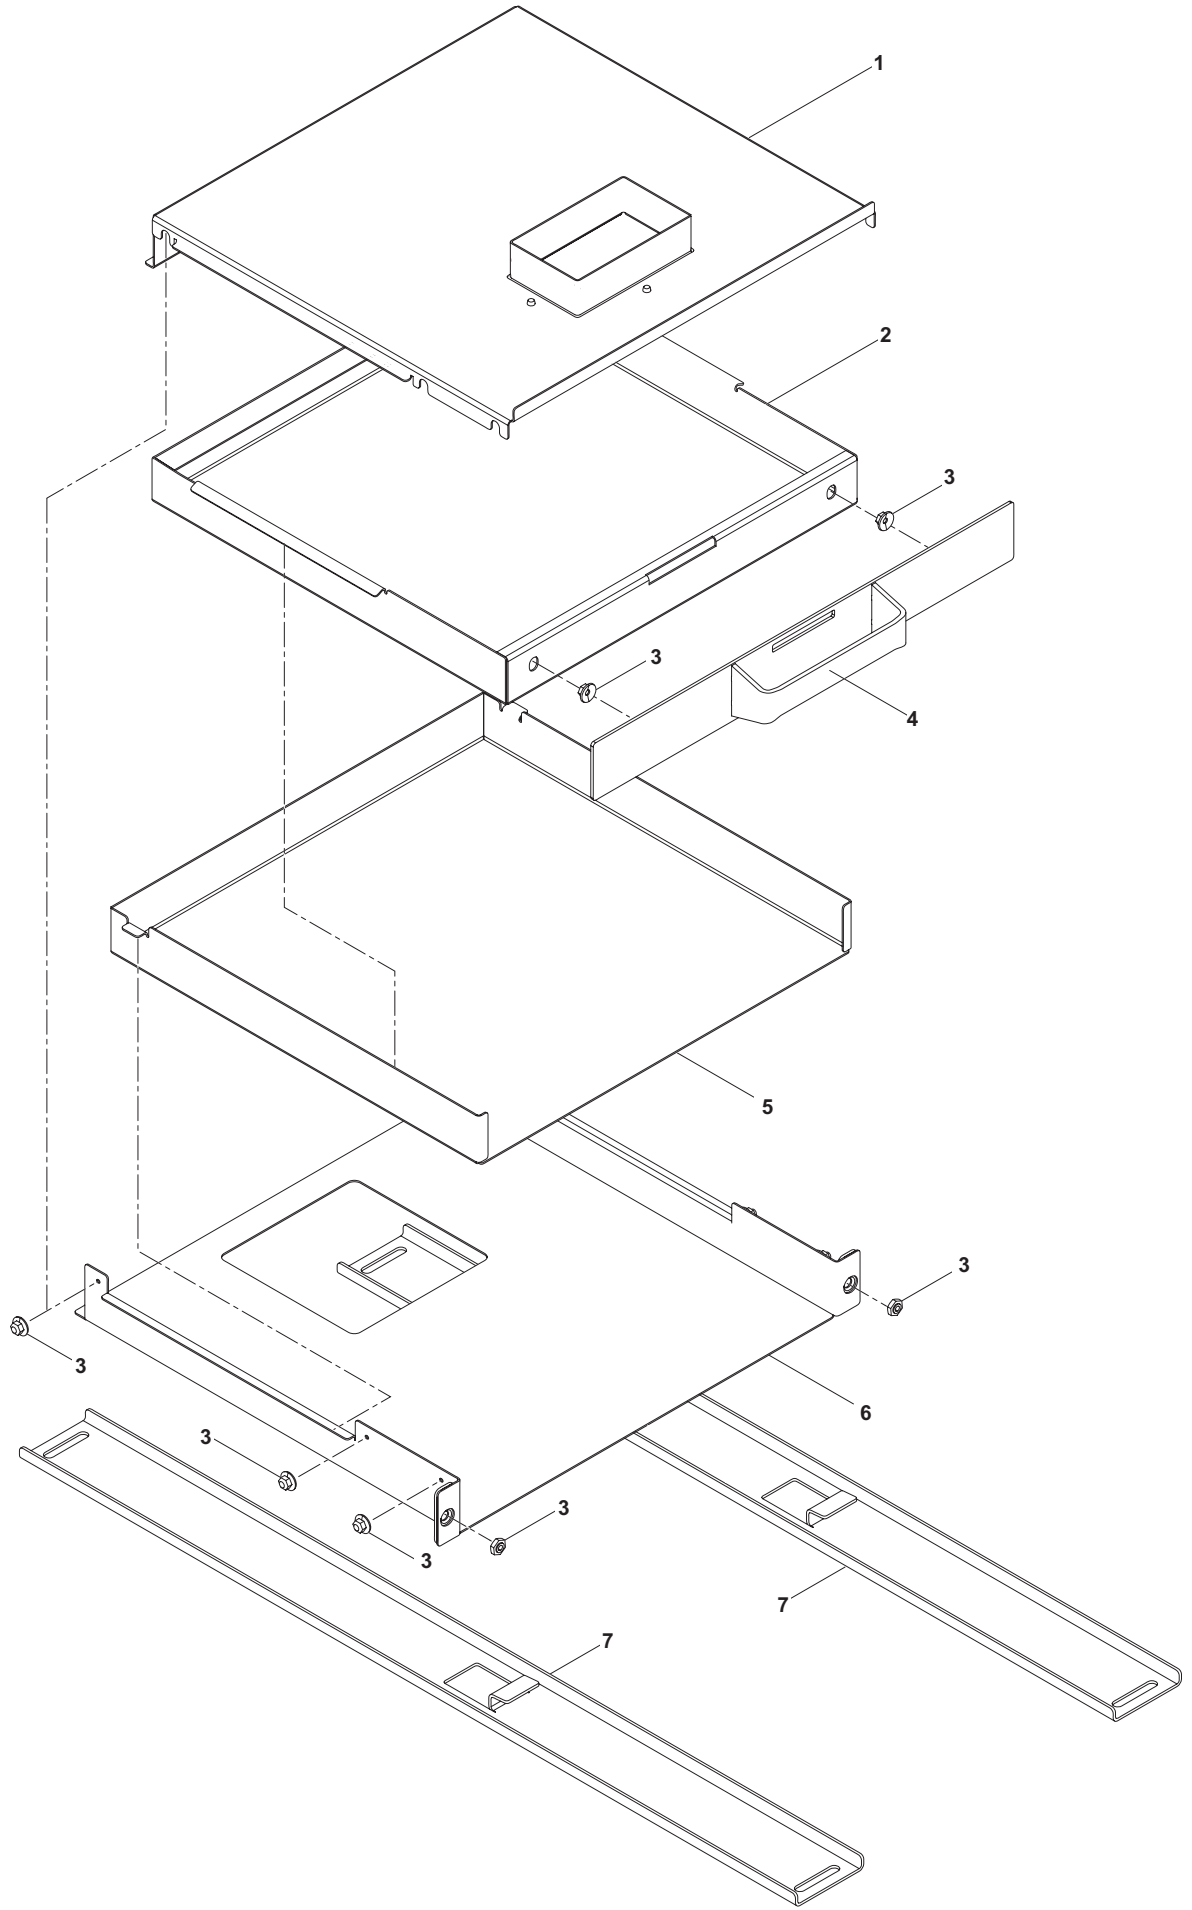

\* Components on demand  
\* Teile auf Anfrage

Doc. № 599A2AY00 / 82.8122.03

Page: 5

4	Alias	Code	Bezeichnung	Description	Ref.	Valid from Serial N°
1	82.7322.02	OG7200	Kochplatte ECO Top 800x800/850 14mm	Cooking plate ECO top 800x800/850 14mm	ECO top D800/850	until 8341...
	82.7322.03	OG7201	Kochplatte Solid Top 800x800/850 14mm	Cooking plate Solid top 800x800/850 14mm	Solid top D800/850	until 8341...
	82.7324.02	OG7202	Kochplatte ECO Top 1000x900 14mm	Cooking plate ECO top 1000x900 14mm	ECO top D900	until 8341...
	82.7324.03	OG6930	Kochplatte Solid Top 1000x900 14mm	Cooking plate Solid top 1000x900 14mm	Solid top D900	until 8341...
	82.3123.02	OG8161	Kochplatte ECO Top 800x800/850 20mm	Cooking plate ECO top 800x800/850 20mm	ECO top 4Z/D800/850	8351...
	82.3123.03	OG8162	Kochplatte Solid Top 800x800/850 20mm	Cooking plate Solid top 800x800/850 20mm	Solid top 4Z/D800/850	8351...
	82.3123.05	OG8131	Kochplatte ECO Top 800x800/850 20mm UL	Cooking plate ECO top 800x800/850 20mm UL	ECO top 4Z/D800/850 for USA	8351...
	82.3123.06	OG8164	Kochplatte Solid Top 800x800/850 20mm UL	Cooking plate Solid top 800x800/850 20mm UL	Solid top 4Z/D800/850 for USA	8351...
	82.3124.02	OG8166	Kochplatte ECO Top 1000x900 20mm	Cooking plate ECO top 1000x900 20mm	ECO top 4Z/D900	8351...
	82.3124.03	OG8167	Kochplatte Solid Top 1000x900 20mm	Cooking plate Solid top 1000x900 20mm	Solid top 4Z/D900	8351...
	82.3124.05	OG8169	Kochplatte ECO Top 1000x900 20mm UL	Cooking plate ECO top 1000x900 20mm UL	ECO top 4Z/D900 for USA	8351...
	82.3124.06	OG8170	Kochplatte Solid Top 1000x900 20mm UL	Cooking plate Solid top 1000x900 20mm UL	Solid top 4Z/D900 for USA	8351...
	82.7589.02	OG8178	Kochplatte KPL ECO Top 800x800/850 20mm	Cooking plate CPL ECO top 800x800/850 20mm	ECO top 4Z/D800/850	8351...
	82.7589.03	OG8179	Kochplatte KPL Solid Top 800x800/850 20mm	Cooking plate CPL Solid top 800x800/850 20mm	Solid top 4Z/D800/850	8351...
	82.7584.02	OG8052	Kochplatte KPL ECO Top 1000x900 20mm	Cooking plate CPL ECO Top 1000x900 20mm	ECO top 4Z/D900	8351...
	82.7584.03	OG8051	Kochplatte KPL Solid Top 1000x900 20mm	Cooking plate CPL ECO top 1000x900 20mm	Solid top 4Z/D900	8351...
2	82.7464	OC2496	Dichtband (klebend)	Sealing strip	all types	
3	82.7551	OG7755	Dichtband Platte	Sealing strip plate	all types	until 8381...
	82.7611	OG8506	Dichtband Platte	Sealing strip plate	all types	8391...
4	82.7166.02	OG6252	Heizelement 1kW 230V	Heating element 1kW 230V	Standard 4Z/D900	
	82.7166.07	OG6951	Heizelement 1kW 440V (Marine)	Heating element 1kW 440V (marine)	Marine 4Z/D900	
5	82.7257.02	OG6251	Heizelement 3kW 230V	Heating element 3kW 230V	Standard 4Z/D900	
	82.7257.07	OG6952	Heizelement 3kW 440V (Marine)	Heating element 3kW 440V (marine)	Marine 4Z/D900	
6	82.2232	OG7203	Heizungshalter längs 800	Heating element support lengthwise	D800/850	
	82.2188	OG7204	Heizungshalter längs 1000	Heating element support lengthwise	D900	
7	82.2231	OG7205	Heizungshalter quer 800	Heating element support crosswise	D800/850	
	82.2187	OG7206	Heizungshalter quer 1000	Heating element support crosswise	D900	
8	82.2233	OG7207	Strahlungsblech 800	Radiation sheet 800	D800/850	until 0222...
	82.3227	OG8850	Strahlungsblech 800	Radiation sheet 800	D800/850	0230...
	82.2189	OG7208	Strahlungsblech 1000	Radiation sheet 1000	D900	until 0222...
	82.3225	OG8852	Strahlungsblech 1000	Radiation sheet 1000	D900	0230...
9	82.7307.01	OG7209	Isolation Heizelement 3kW	Insulation heating element 3kW	D800/850	until 0222...
	82.3231	OG8849	Isolation Heizelement 800	Insulation heating element 800	D800/850	0230...
	82.7307.02	OG7210	Isolation Heizelement 4kW	Insulation heating element 4kW	D900	until 0222...
	82.3229	OG8853	Isolation Heizelement 1000	Insulation heating element 1000	D900	0230...
10	82.2234	OG7211	Verschalung 800	Cover sheet 800	D800/850	until 0222...
	82.3223	OG8848	Verschalung 800	Cover sheet 800	D800/850	0230...
	82.2190	OG7212	Verschalung 1000	Cover sheet 1000	D900	until 0222...
	82.3221	OG8851	Verschalung 1000	Cover sheet 1000	D900	0230...
11	75.9013.04	0KE127	Fühlerschutz	Sensor protection	all types	
12	87.9045	OG5935	TC Bodenfühler rechts (blau)	TC bottom sensor right (blue)	all types	