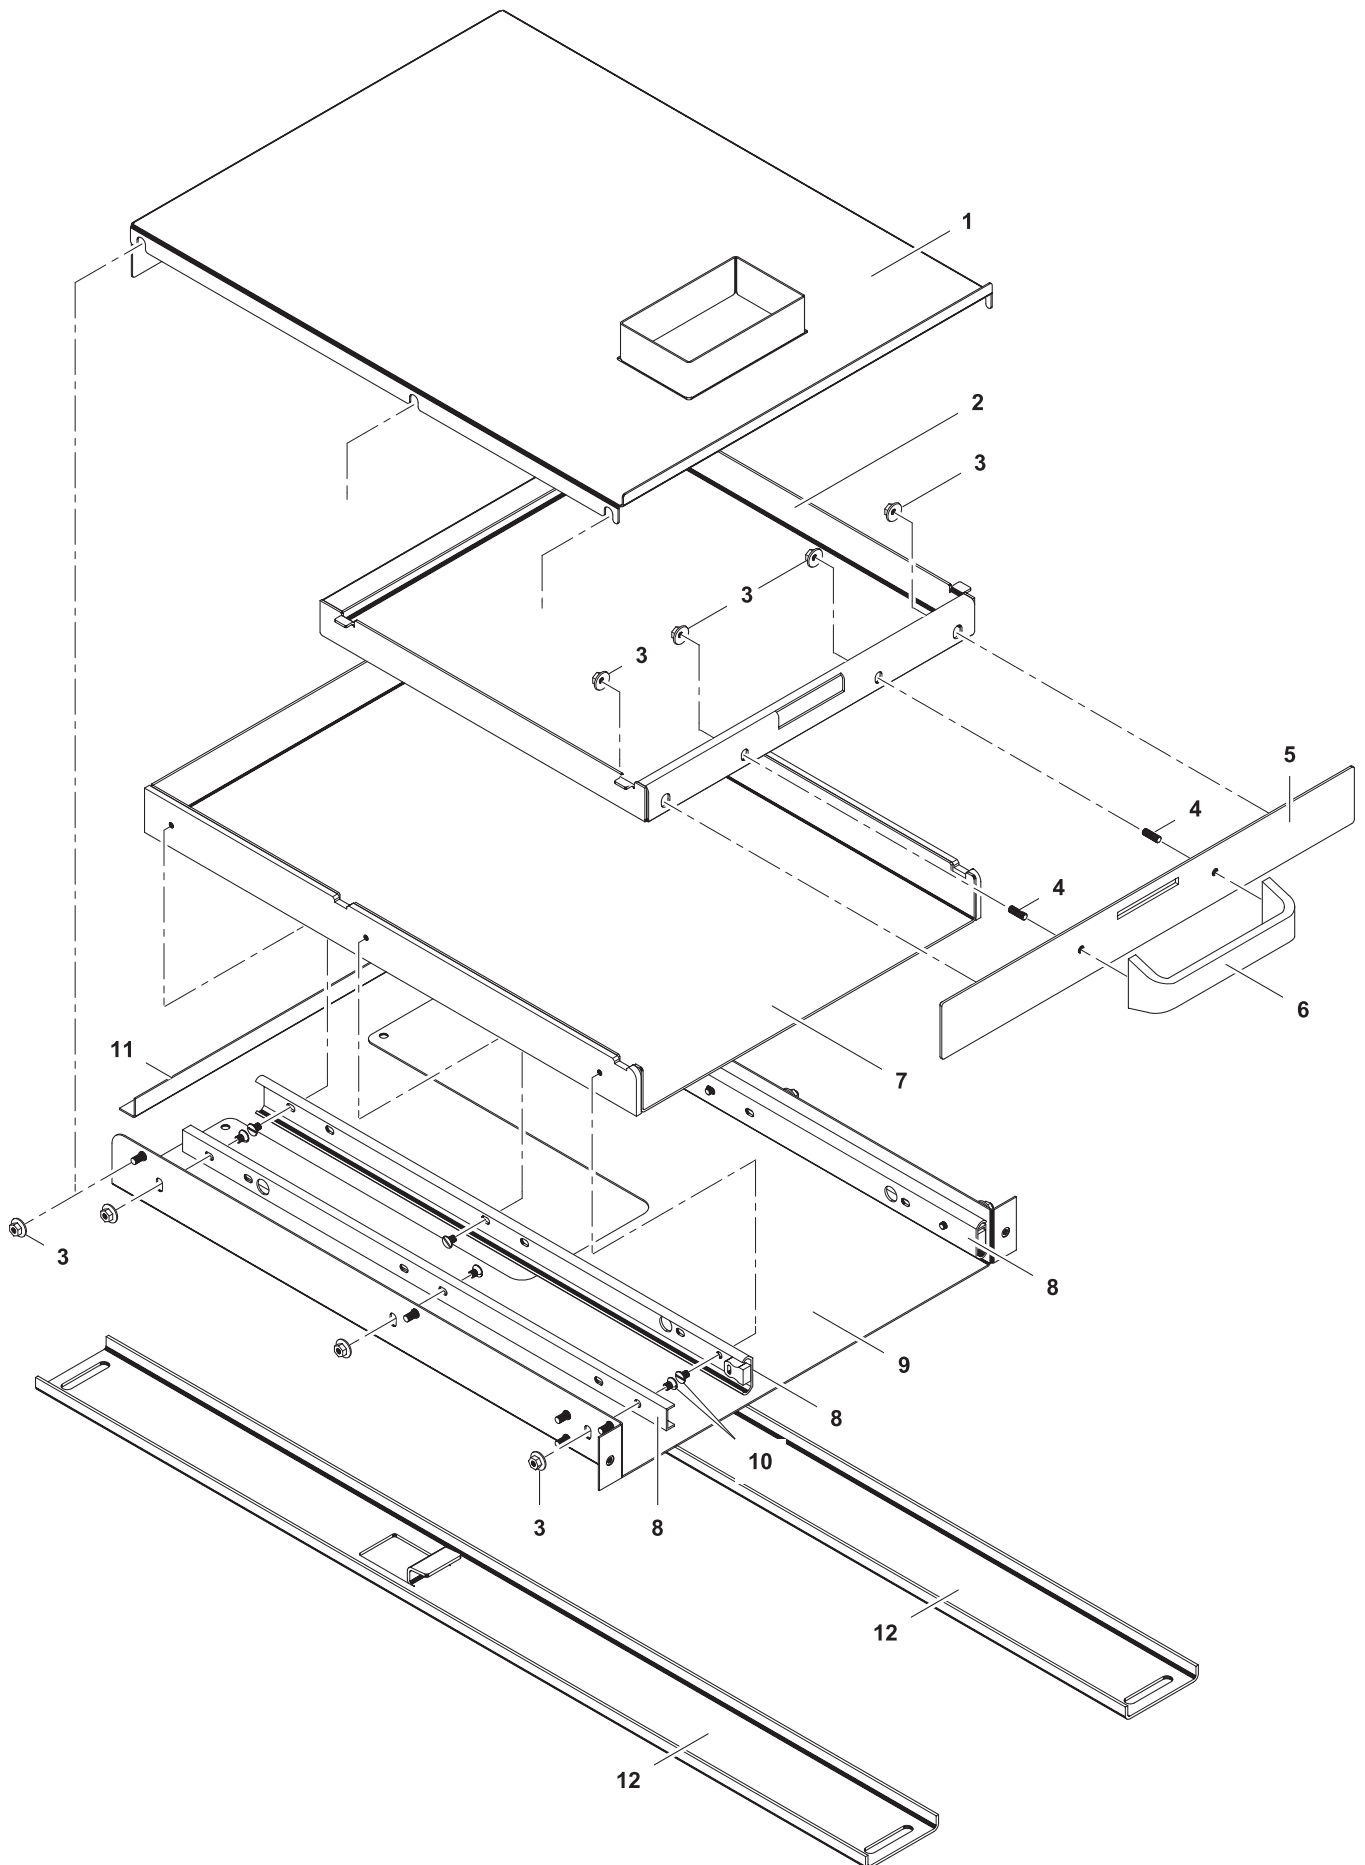

\* Components on demand  
\* Teile auf Anfrage

Doc. № 599A2AY00 / 82.8122.03

Page: 5

4	Alias	Code	Bezeichnung	Description	Ref.	Valid from Serial N°
1	82.7322.02	OG7200	Kochplatte ECO Top 800x800/850 14mm	Cooking plate ECO top 800x800/850 14mm	ECO top D800/850	until 8341...
	82.7322.03	OG7201	Kochplatte Solid Top 800x800/850 14mm	Cooking plate Solid top 800x800/850 14mm	Solid top D800/850	until 8341...
	82.7324.02	OG7202	Kochplatte ECO Top 1000x900 14mm	Cooking plate ECO top 1000x900 14mm	ECO top D900	until 8341...
	82.7324.03	OG6930	Kochplatte Solid Top 1000x900 14mm	Cooking plate Solid top 1000x900 14mm	Solid top D900	until 8341...
	82.3123.02	OG8161	Kochplatte ECO Top 800x800/850 20mm	Cooking plate ECO top 800x800/850 20mm	ECO top 4Z/D800/850	8351...
	82.3123.03	OG8162	Kochplatte Solid Top 800x800/850 20mm	Cooking plate Solid top 800x800/850 20mm	Solid top 4Z/D800/850	8351...
	82.3123.05	OG8131	Kochplatte ECO Top 800x800/850 20mm UL	Cooking plate ECO top 800x800/850 20mm UL	ECO top 4Z/D800/850 for USA	8351...
	82.3123.06	OG8164	Kochplatte Solid Top 800x800/850 20mm UL	Cooking plate Solid top 800x800/850 20mm UL	Solid top 4Z/D800/850 for USA	8351...
	82.3124.02	OG8166	Kochplatte ECO Top 1000x900 20mm	Cooking plate ECO top 1000x900 20mm	ECO top 4Z/D900	8351...
	82.3124.03	OG8167	Kochplatte Solid Top 1000x900 20mm	Cooking plate Solid top 1000x900 20mm	Solid top 4Z/D900	8351...
	82.3124.05	OG8169	Kochplatte ECO Top 1000x900 20mm UL	Cooking plate ECO top 1000x900 20mm UL	ECO top 4Z/D900 for USA	8351...
	82.3124.06	OG8170	Kochplatte Solid Top 1000x900 20mm UL	Cooking plate Solid top 1000x900 20mm UL	Solid top 4Z/D900 for USA	8351...
	82.7589.02	OG8178	Kochplatte KPL ECO Top 800x800/850 20mm	Cooking plate CPL ECO top 800x800/850 20mm	ECO top 4Z/D800/850	8351...
	82.7589.03	OG8179	Kochplatte KPL Solid Top 800x800/850 20mm	Cooking plate CPL Solid top 800x800/850 20mm	Solid top 4Z/D800/850	8351...
	82.7584.02	OG8052	Kochplatte KPL ECO Top 1000x900 20mm	Cooking plate CPL ECO Top 1000x900 20mm	ECO top 4Z/D900	8351...
	82.7584.03	OG8051	Kochplatte KPL Solid Top 1000x900 20mm	Cooking plate CPL ECO top 1000x900 20mm	Solid top 4Z/D900	8351...
2	82.7464	OC2496	Dichtband (klebend)	Sealing strip	all types	
3	82.7551	OG7755	Dichtband Platte	Sealing strip plate	all types	until 8381...
	82.7611	OG8506	Dichtband Platte	Sealing strip plate	all types	8391...
4	82.7166.02	OG6252	Heizelement 1kW 230V	Heating element 1kW 230V	Standard 4Z/D900	
	82.7166.07	OG6951	Heizelement 1kW 440V (Marine)	Heating element 1kW 440V (marine)	Marine 4Z/D900	
5	82.7257.02	OG6251	Heizelement 3kW 230V	Heating element 3kW 230V	Standard 4Z/D900	
	82.7257.07	OG6952	Heizelement 3kW 440V (Marine)	Heating element 3kW 440V (marine)	Marine 4Z/D900	
6	82.2232	OG7203	Heizungshalter längs 800	Heating element support lengthwise	D800/850	
	82.2188	OG7204	Heizungshalter längs 1000	Heating element support lengthwise	D900	
7	82.2231	OG7205	Heizungshalter quer 800	Heating element support crosswise	D800/850	
	82.2187	OG7206	Heizungshalter quer 1000	Heating element support crosswise	D900	
8	82.2233	OG7207	Strahlungsblech 800	Radiation sheet 800	D800/850	until 0222...
	82.3227	OG8850	Strahlungsblech 800	Radiation sheet 800	D800/850	0230...
	82.2189	OG7208	Strahlungsblech 1000	Radiation sheet 1000	D900	until 0222...
	82.3225	OG8852	Strahlungsblech 1000	Radiation sheet 1000	D900	0230...
9	82.7307.01	OG7209	Isolation Heizelement 3kW	Insulation heating element 3kW	D800/850	until 0222...
	82.3231	OG8849	Isolation Heizelement 800	Insulation heating element 800	D800/850	0230...
	82.7307.02	OG7210	Isolation Heizelement 4kW	Insulation heating element 4kW	D900	until 0222...
	82.3229	OG8853	Isolation Heizelement 1000	Insulation heating element 1000	D900	0230...
10	82.2234	OG7211	Verschalung 800	Cover sheet 800	D800/850	until 0222...
	82.3223	OG8848	Verschalung 800	Cover sheet 800	D800/850	0230...
	82.2190	OG7212	Verschalung 1000	Cover sheet 1000	D900	until 0222...
	82.3221	OG8851	Verschalung 1000	Cover sheet 1000	D900	0230...
11	75.9013.04	0KE127	Fühlerschutz	Sensor protection	all types	
12	87.9045	OG5935	TC Bodenfühler rechts (blau)	TC bottom sensor right (blue)	all types	