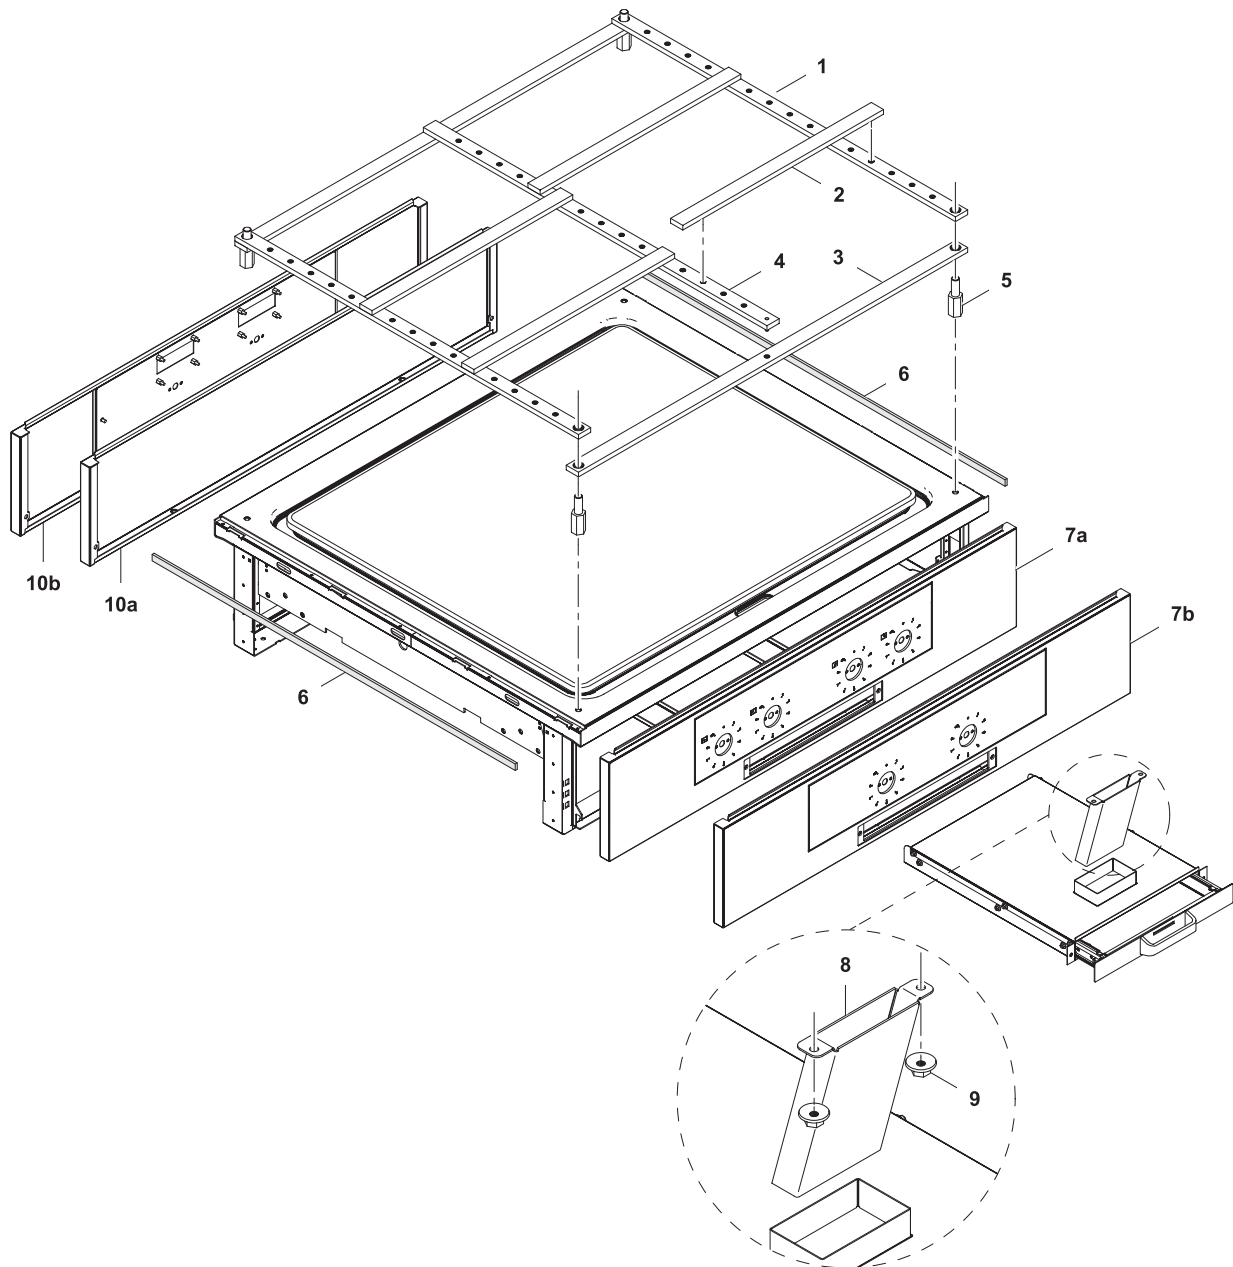

\* Components on demand  
\* Teile auf Anfrage

Doc. № 599A2AY00 / 82.8122.03

Page: 5

4	Alias	Code	Bezeichnung	Description	Ref.	Valid from Serial N°
1	82.7322.02	OG7200	Kochplatte ECO Top 800x800/850 14mm	Cooking plate ECO top 800x800/850 14mm	ECO top D800/850	until 8341...
	82.7322.03	OG7201	Kochplatte Solid Top 800x800/850 14mm	Cooking plate Solid top 800x800/850 14mm	Solid top D800/850	until 8341...
	82.7324.02	OG7202	Kochplatte ECO Top 1000x900 14mm	Cooking plate ECO top 1000x900 14mm	ECO top D900	until 8341...
	82.7324.03	OG6930	Kochplatte Solid Top 1000x900 14mm	Cooking plate Solid top 1000x900 14mm	Solid top D900	until 8341...
	82.3123.02	OG8161	Kochplatte ECO Top 800x800/850 20mm	Cooking plate ECO top 800x800/850 20mm	ECO top 4Z/D800/850	8351...
	82.3123.03	OG8162	Kochplatte Solid Top 800x800/850 20mm	Cooking plate Solid top 800x800/850 20mm	Solid top 4Z/D800/850	8351...
	82.3123.05	OG8131	Kochplatte ECO Top 800x800/850 20mm UL	Cooking plate ECO top 800x800/850 20mm UL	ECO top 4Z/D800/850 for USA	8351...
	82.3123.06	OG8164	Kochplatte Solid Top 800x800/850 20mm UL	Cooking plate Solid top 800x800/850 20mm UL	Solid top 4Z/D800/850 for USA	8351...
	82.3124.02	OG8166	Kochplatte ECO Top 1000x900 20mm	Cooking plate ECO top 1000x900 20mm	ECO top 4Z/D900	8351...
	82.3124.03	OG8167	Kochplatte Solid Top 1000x900 20mm	Cooking plate Solid top 1000x900 20mm	Solid top 4Z/D900	8351...
	82.3124.05	OG8169	Kochplatte ECO Top 1000x900 20mm UL	Cooking plate ECO top 1000x900 20mm UL	ECO top 4Z/D900 for USA	8351...
	82.3124.06	OG8170	Kochplatte Solid Top 1000x900 20mm UL	Cooking plate Solid top 1000x900 20mm UL	Solid top 4Z/D900 for USA	8351...
	82.7589.02	OG8178	Kochplatte KPL ECO Top 800x800/850 20mm	Cooking plate CPL ECO top 800x800/850 20mm	ECO top 4Z/D800/850	8351...
	82.7589.03	OG8179	Kochplatte KPL Solid Top 800x800/850 20mm	Cooking plate CPL Solid top 800x800/850 20mm	Solid top 4Z/D800/850	8351...
	82.7584.02	OG8052	Kochplatte KPL ECO Top 1000x900 20mm	Cooking plate CPL ECO Top 1000x900 20mm	ECO top 4Z/D900	8351...
	82.7584.03	OG8051	Kochplatte KPL Solid Top 1000x900 20mm	Cooking plate CPL ECO top 1000x900 20mm	Solid top 4Z/D900	8351...
2	82.7464	OC2496	Dichtband (klebend)	Sealing strip	all types	
3	82.7551	OG7755	Dichtband Platte	Sealing strip plate	all types	until 8381...
	82.7611	OG8506	Dichtband Platte	Sealing strip plate	all types	8391...
4	82.7166.02	OG6252	Heizelement 1kW 230V	Heating element 1kW 230V	Standard 4Z/D900	
	82.7166.07	OG6951	Heizelement 1kW 440V (Marine)	Heating element 1kW 440V (marine)	Marine 4Z/D900	
5	82.7257.02	OG6251	Heizelement 3kW 230V	Heating element 3kW 230V	Standard 4Z/D900	
	82.7257.07	OG6952	Heizelement 3kW 440V (Marine)	Heating element 3kW 440V (marine)	Marine 4Z/D900	
6	82.2232	OG7203	Heizungshalter längs 800	Heating element support lengthwise	D800/850	
	82.2188	OG7204	Heizungshalter längs 1000	Heating element support lengthwise	D900	
7	82.2231	OG7205	Heizungshalter quer 800	Heating element support crosswise	D800/850	
	82.2187	OG7206	Heizungshalter quer 1000	Heating element support crosswise	D900	
8	82.2233	OG7207	Strahlungsblech 800	Radiation sheet 800	D800/850	until 0222...
	82.3227	OG8850	Strahlungsblech 800	Radiation sheet 800	D800/850	0230...
	82.2189	OG7208	Strahlungsblech 1000	Radiation sheet 1000	D900	until 0222...
	82.3225	OG8852	Strahlungsblech 1000	Radiation sheet 1000	D900	0230...
9	82.7307.01	OG7209	Isolation Heizelement 3kW	Insulation heating element 3kW	D800/850	until 0222...
	82.3231	OG8849	Isolation Heizelement 800	Insulation heating element 800	D800/850	0230...
	82.7307.02	OG7210	Isolation Heizelement 4kW	Insulation heating element 4kW	D900	until 0222...
	82.3229	OG8853	Isolation Heizelement 1000	Insulation heating element 1000	D900	0230...
10	82.2234	OG7211	Verschalung 800	Cover sheet 800	D800/850	until 0222...
	82.3223	OG8848	Verschalung 800	Cover sheet 800	D800/850	0230...
	82.2190	OG7212	Verschalung 1000	Cover sheet 1000	D900	until 0222...
	82.3221	OG8851	Verschalung 1000	Cover sheet 1000	D900	0230...
11	75.9013.04	0KE127	Fühlerschutz	Sensor protection	all types	
12	87.9045	OG5935	TC Bodenfühler rechts (blau)	TC bottom sensor right (blue)	all types	