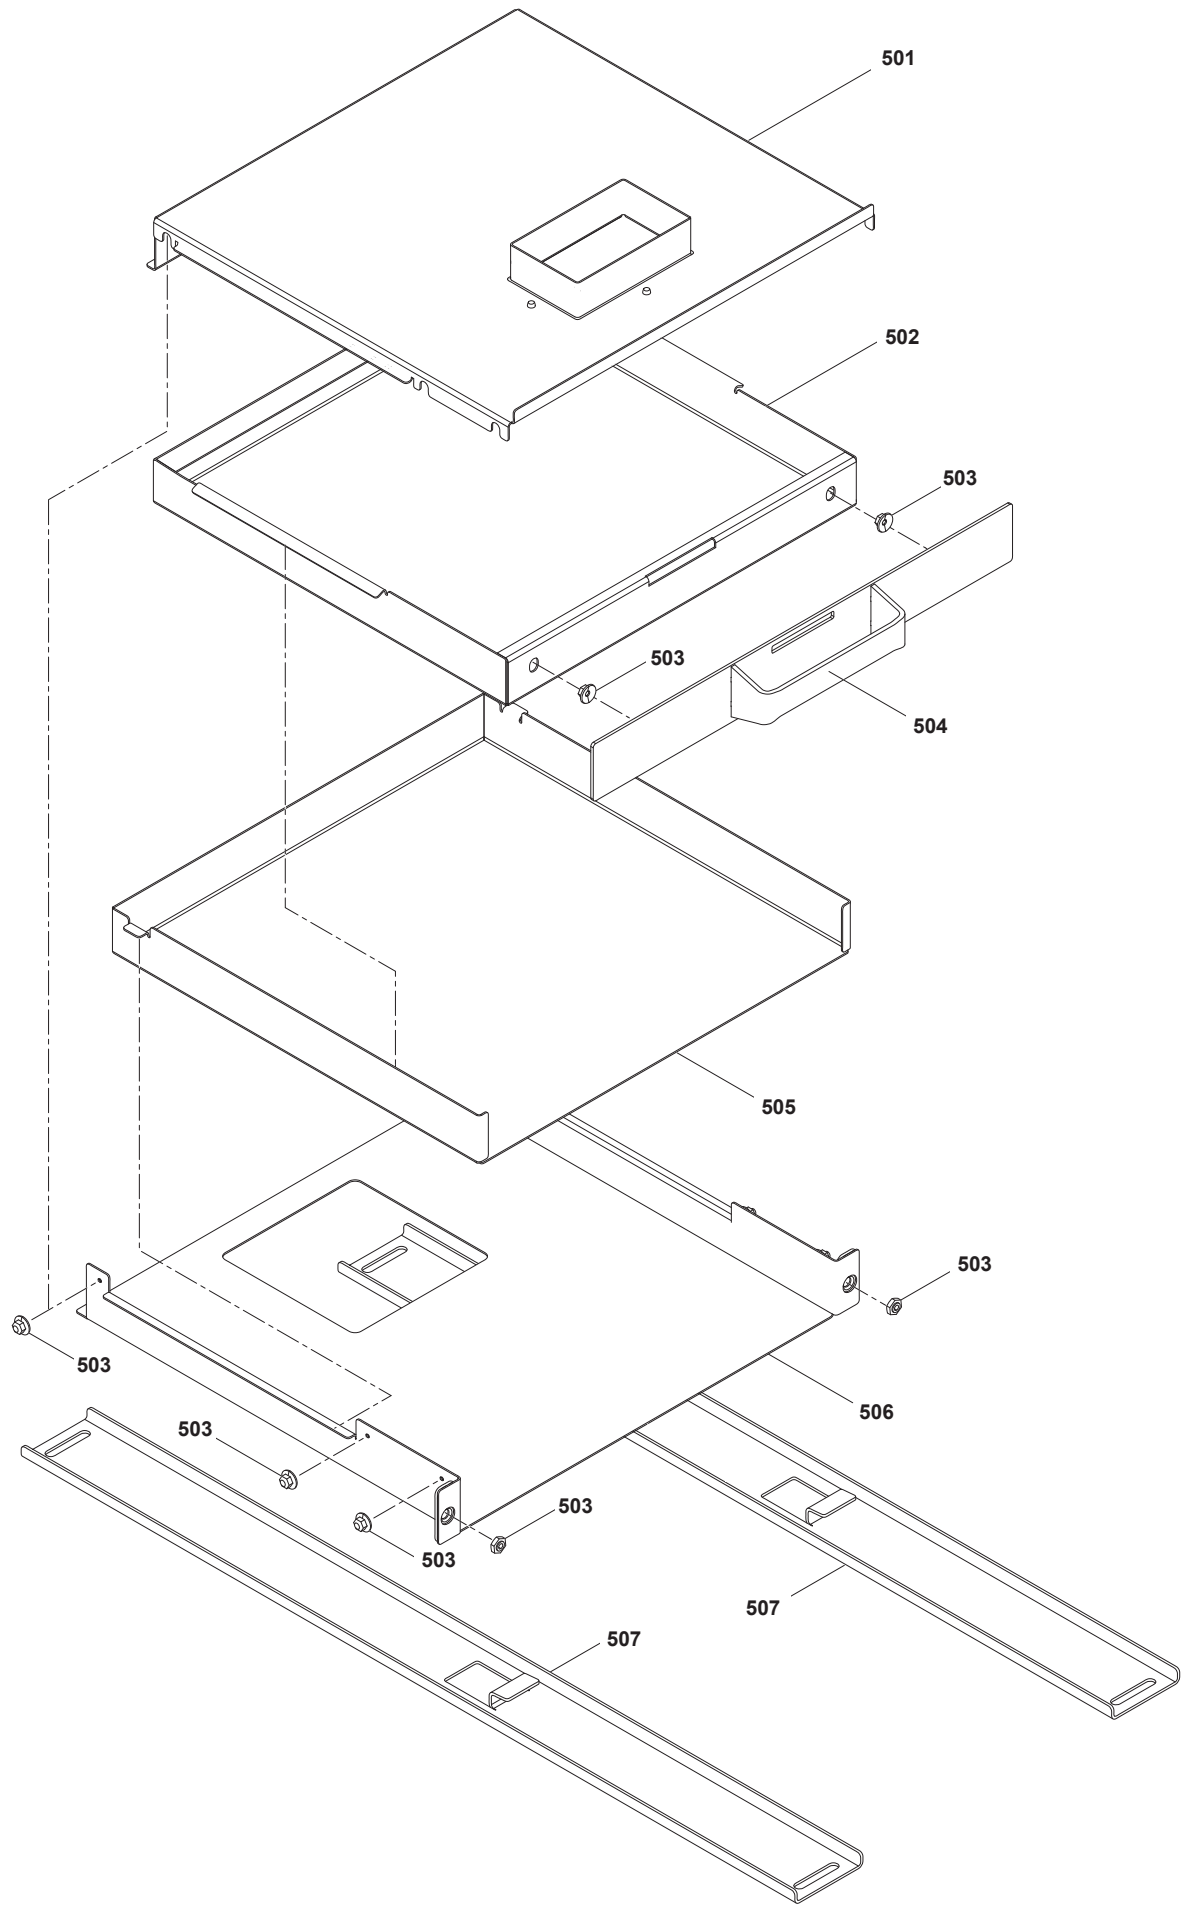

\* Components on demand  
\* Teile auf Anfrage

Doc. № 599A2AY00 / 82.8122.03

Page: 5

4	Alias	Code	Bezeichnung	Description	Ref.	Valid from Serial N°
401	82.7322.02	OG7200	Kochplatte ECO Top 800x800/850 14mm	Cooking plate ECO top 800x800/850 14mm	ECO top D800/850	until 8341...
401	82.7322.03	OG7201	Kochplatte Solid Top 800x800/850 14mm	Cooking plate Solid top 800x800/850 14mm	Solid top D800/850	until 8341...
401	82.7324.02	OG7202	Kochplatte ECO Top 1000x900 14mm	Cooking plate ECO top 1000x900 14mm	ECO top D900	until 8341...
401	82.7324.03	OG6930	Kochplatte Solid Top 1000x900 14mm	Cooking plate Solid top 1000x900 14mm	Solid top D900	until 8341...
401	82.3123.02	OG8161	Kochplatte ECO Top 800x800/850 20mm	Cooking plate ECO top 800x800/850 20mm	ECO top 4Z/D800/850	8351...
401	82.3123.03	OG8162	Kochplatte Solid Top 800x800/850 20mm	Cooking plate Solid top 800x800/850 20mm	Solid top 4Z/D800/850	8351...
401	82.3123.05	OG8131	Kochplatte ECO Top 800x800/850 20mm UL	Cooking plate ECO top 800x800/850 20mm UL	ECO top 4Z/D800/850 for USA	8351...
401	82.3123.06	OG8164	Kochplatte Solid Top 800x800/850 20mm UL	Cooking plate Solid top 800x800/850 20mm UL	Solid top 4Z/D800/850 for USA	8351...
401	82.3124.02	OG8166	Kochplatte ECO Top 1000x900 20mm	Cooking plate ECO top 1000x900 20mm	ECO top 4Z/D900	8351...
401	82.3124.03	OG8167	Kochplatte Solid Top 1000x900 20mm	Cooking plate Solid top 1000x900 20mm	Solid top 4Z/D900	8351...
401	82.3124.05	OG8169	Kochplatte ECO Top 1000x900 20mm UL	Cooking plate ECO top 1000x900 20mm UL	ECO top 4Z/D900 for USA	8351...
401	82.3124.06	OG8170	Kochplatte Solid Top 1000x900 20mm UL	Cooking plate Solid top 1000x900 20mm UL	Solid top 4Z/D900 for USA	8351...
401	82.7589.02	OG8178	Kochplatte KPL ECO Top 800x800/850 20mm	Cooking plate CPL ECO top 800x800/850 20mm	ECO top 4Z/D800/850	8351...
401	82.7589.03	OG8179	Kochplatte KPL Solid Top 800x800/850 20mm	Cooking plate CPL Solid top 800x800/850 20mm	Solid top 4Z/D800/850	8351...
401	82.7584.02	OG8052	Kochplatte KPL ECO Top 1000x900 20mm	Cooking plate CPL ECO Top 1000x900 20mm	ECO top 4Z/D900	8351...
401	82.7584.03	OG8051	Kochplatte KPL Solid Top 1000x900 20mm	Cooking plate CPL ECO top 1000x900 20mm	Solid top 4Z/D900	8351...
402	82.7464	OC2496	Dichtband (klebend)	Sealing strip	all types	
403	82.7551	OG7755	Dichtband Platte	Sealing strip plate	all types	until 8381...
403	82.7611	OG8506	Dichtband Platte	Sealing strip plate	all types	8391...
404	82.7166.02	OG6252	Heizelement 1kW 230V	Heating element 1kW 230V	Standard 4Z/D900	
404	82.7166.07	OG6951	Heizelement 1kW 440V (Marine)	Heating element 1kW 440V (marine)	Marine 4Z/D900	
405	82.7257.02	OG6251	Heizelement 3kW 230V	Heating element 3kW 230V	Standard 4Z/D900	
405	82.7257.07	OG6952	Heizelement 3kW 440V (Marine)	Heating element 3kW 440V (marine)	Marine 4Z/D900	
406	82.2232	OG7203	Heizungshalter längs 800	Heating element support lengthwise	D800/850	
406	82.2188	OG7204	Heizungshalter längs 1000	Heating element support lengthwise	D900	
407	82.2231	OG7205	Heizungshalter quer 800	Heating element support crosswise	D800/850	
407	82.2187	OG7206	Heizungshalter quer 1000	Heating element support crosswise	D900	
408	82.2233	OG7207	Strahlungsblech 800	Radiation sheet 800	D800/850	until 0222...
408	82.3227	OG8850	Strahlungsblech 800	Radiation sheet 800	D800/850	0230...
408	82.2189	OG7208	Strahlungsblech 1000	Radiation sheet 1000	D900	until 0222...
408	82.3225	OG8852	Strahlungsblech 1000	Radiation sheet 1000	D900	0230...
409	82.7307.01	OG7209	Isolation Heizelement 3kW	Insulation heating element 3kW	D800/850	until 0222...
409	82.3231	OG8849	Isolation Heizelement 800	Insulation heating element 800	D800/850	0230...
409	82.7307.02	OG7210	Isolation Heizelement 4kW	Insulation heating element 4kW	D900	until 0222...
409	82.3229	OG8853	Isolation Heizelement 1000	Insulation heating element 1000	D900	0230...
410	82.2234	OG7211	Verschaltung 800	Cover sheet 800	D800/850	until 0222...
410	82.3223	OG8848	Verschaltung 800	Cover sheet 800	D800/850	0230...
410	82.2190	OG7212	Verschaltung 1000	Cover sheet 1000	D900	until 0222...
410	82.3221	OG8851	Verschaltung 1000	Cover sheet 1000	D900	0230...
411	75.9013.04	0KE127	Fühlerschutz	Sensor protection	all types	
412	87.9045	OG5935	TC Bodenfühler rechts (blau)	TC bottom sensor right (blue)	all types	