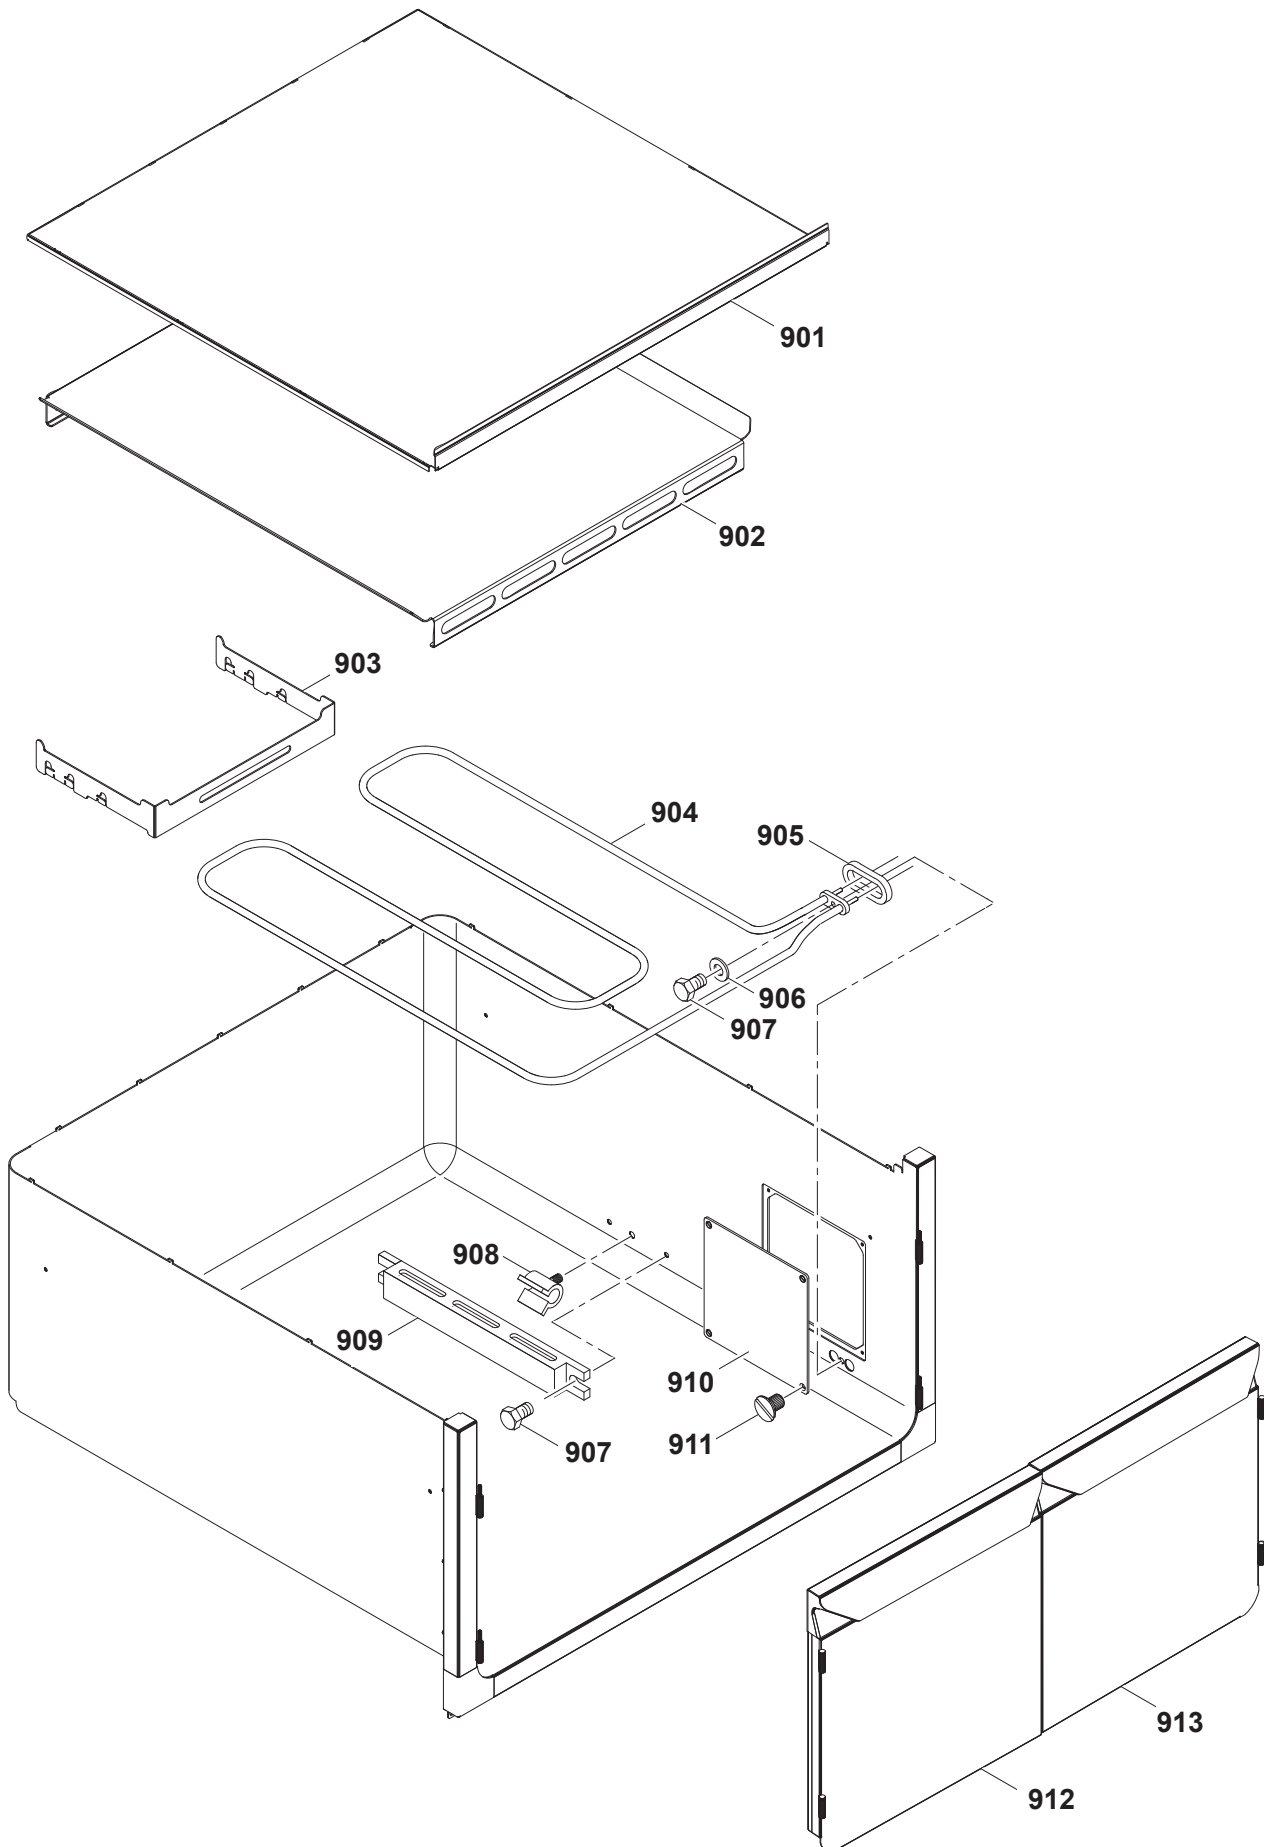

9	Alias	Code	Bezeichnung	Description	Ref.	Valid from Serial N°
901	82.0226.03	*	Korpusdeckel 1S 640	Corpus cover 1S 640	W800/ 1S	
901	82.0226.04	*	Korpusdeckel 1S 740	Corpus cover 1S 740	W1000/ 1S	
901	82.0084.04	*	Korpusdeckel 2S 640X800	Corpus cover 2S 640X800	W800/1000/ 2S/ D800	
901	82.0084.06	*	Korpusdeckel 2S 640X900	Corpus cover 2S 640X900	W800/1000/ 2S/ D900	
902	82.2326.03	OG7402	Einlegeboden 640 1S	False bottom 640 1S	W800/ 1S	
902	82.0195.04	OG7403	Einlegeboden 640 2S 900	False bottom 640 2S 900	W800/ 2S	
902	82.0195.02	OG7404	Einlegeboden 740 2S 900	False bottom 740 2S 900	W1000/ 2S	
902	82.2813.01	OG7405	Einlegeboden 740 1S	False bottom 740 1S	W1000/ 1S	
902	82.3063.03		Einlegeboden 640x800	False bottom 640x800	W800	
902	82.3063.05		Einlegeboden 740x900	False bottom 740x900	W1000 / 2S	
902	82.3063.06		Einlegeboden 740x800	False bottom 740x800	W1000 / 1S	
903	62.4208	OG7406	Halter Heizung	Heating element support	W800/1000	
904	62.4082	OG2911	Heizung 2000W /400V	Heating element 2000W /400V	W800/1000	
905	72.1120	OK4989	Dichtung 44x20x3	Sealing 44x20x3	all types	
906	1 701 7002	OG2923	Fächerscheibe M5	Fan washer M5	all types	
907	1 701 2579	OG4020	Sechslantschraube M5x16	Hex bolt M5x12	all types	
908	1 201 2020	OG7345	Fühlerbefestigung	Sensor fixation	all types	
909	72.6251	OG7346	Fühlerschutz	Sensor protection	all types	
910	82.0223.01	OG6757	Deckel Servicefenster	Lid service cover	all types	
911	1 701 1145	OG6758	Senkkopfschraube M4x6	Countersunk screw M4x6	all types	
912	82.0303.14	OG8479	Tür, doppelt, NHC, 290, links	Door, couple, NHC, 290, left	W800 NHC	
912	82.0303.05	OG8040	Tür, doppelt, NHC, 340, links	Door, couple, NHC, 340, left	W1000 NHC	
912	82.0303.02	OG8628	Tür, doppelt, 290, links	Door, couple, 290, left	W800 1S/2S H2	
912	82.0303.09	OG8509	Tür, doppelt, 340, links	Door, couple, 340, left	W1000 1S/2S H2	
913	82.0303.15	OG8631	Tür, doppelt, NHC, 290, rechts	Door, couple, NHC, 290, right	W800 NHC	
913	82.0303.06	OG8630	Tür, doppelt, NHC, 340, rechts	Door, couple, NHC, 340, right	W1000 NHC	
913	82.0303.04	OG8629	Tür, doppelt, 290, rechts	Door, couple, 290, right	W800 1S/2S H2	
913	82.0303.10	OG8508	Tür, doppelt, 340, rechts	Door, couple, 340, right	W1000 1S/2S H2