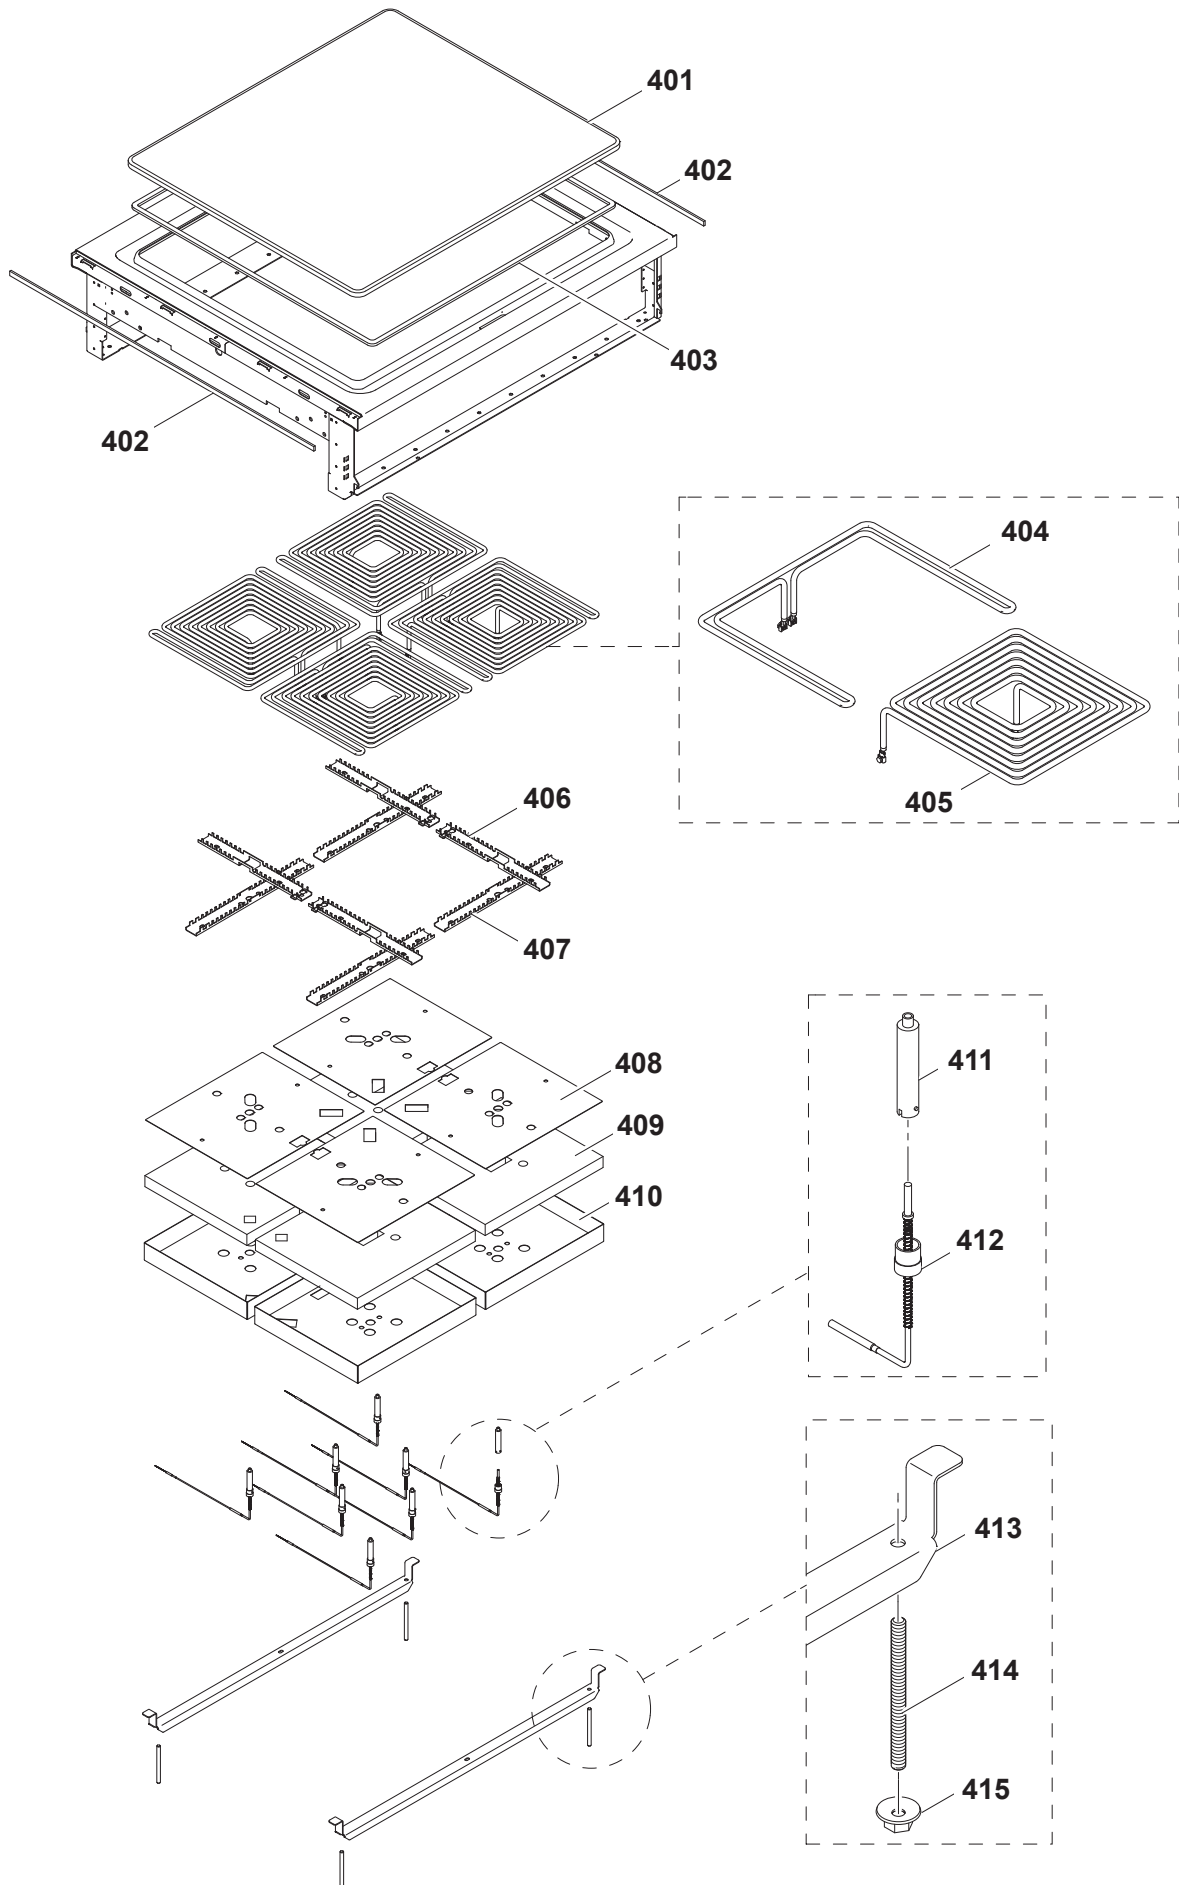

4	Alias	Code	Bezeichnung	Description	Ref.	Valid from Serial N°
401	82.7322.02	OG7200	Kochplatte ECO Top 800x800/850 14mm	Cooking plate ECO top 800x800/850 14mm	ECO top D800/850	until 8341...
401	82.7322.03	OG7201	Kochplatte Solid Top 800x800/850 14mm	Cooking plate Solid top 800x800/850 14mm	Solid top D800/850	until 8341...
401	82.7324.02	OG7202	Kochplatte ECO Top 1000x900 14mm	Cooking plate ECO top 1000x900 14mm	ECO top D900	until 8341...
401	82.7324.03	OG6930	Kochplatte Solid Top 1000x900 14mm	Cooking plate Solid top 1000x900 14mm	Solid top D900	until 8341...
401	82.3123.02	OG8161	Kochplatte ECO Top 800x800/850 20mm	Cooking plate ECO top 800x800/850 20mm	ECO top 4Z/D800/850	8351...
401	82.3123.03	OG8162	Kochplatte Solid Top 800x800/850 20mm	Cooking plate Solid top 800x800/850 20mm	Solid top 4Z/D800/850	8351...
401	82.3123.05	OG8131	Kochplatte ECO Top 800x800/850 20mm UL	Cooking plate ECO top 800x800/850 20mm UL	ECO top 4Z/D800/850 for USA	8351...
401	82.3123.06	OG8164	Kochplatte Solid Top 800x800/850 20mm UL	Cooking plate Solid top 800x800/850 20mm UL	Solid top 4Z/D800/850 for USA	8351...
401	82.3124.02	OG8166	Kochplatte ECO Top 1000x900 20mm	Cooking plate ECO top 1000x900 20mm	ECO top 4Z/D900	8351...
401	82.3124.03	OG8167	Kochplatte Solid Top 1000x900 20mm	Cooking plate Solid top 1000x900 20mm	Solid top 4Z/D900	8351...
401	82.3124.05	OG8169	Kochplatte ECO Top 1000x900 20mm UL	Cooking plate ECO top 1000x900 20mm UL	ECO top 4Z/D900 for USA	8351...
401	82.3124.06	OG8170	Kochplatte Solid Top 1000x900 20mm UL	Cooking plate Solid top 1000x900 20mm UL	Solid top 4Z/D900 for USA	8351...
401	82.7589.02	OG8178	Kochplatte KPL ECO Top 800x800/850 20mm	Cooking plate CPL ECO top 800x800/850 20mm	ECO top 4Z/D800/850	8351...
401	82.7589.03	OG8179	Kochplatte KPL Solid Top 800x800/850 20mm	Cooking plate CPL Solid top 800x800/850 20mm	Solid top 4Z/D800/850	8351...
401	82.7584.02	OG8052	Kochplatte KPL ECO Top 1000x900 20mm	Cooking plate CPL ECO Top 1000x900 20mm	ECO top 4Z/D900	8351...
401	82.7584.03	OG8051	Kochplatte KPL Solid Top 1000x900 20mm	Cooking plate CPL ECO top 1000x900 20mm	Solid top 4Z/D900	8351...
402	82.7464	OC2496	Dichtband (klebend)	Sealing strip	all types	
403	82.7551	OG7755	Dichtband Platte	Sealing strip plate	all types	until 8381...
403	82.7611	OG8506	Dichtband Platte	Sealing strip plate	all types	8391...
404	82.7166.02	OG6252	Heizelement 1kW 230V	Heating element 1kW 230V	Standard 4Z/D900	
404	82.7166.07	OG6951	Heizelement 1kW 440V (Marine)	Heating element 1kW 440V (marine)	Marine 4Z/D900	
405	82.7257.02	OG6251	Heizelement 3kW 230V	Heating element 3kW 230V	Standard 4Z/D900	
405	82.7257.07	OG6952	Heizelement 3kW 440V (Marine)	Heating element 3kW 440V (marine)	Marine 4Z/D900	
406	82.2232	OG7203	Heizungshalter längs 800	Heating element support lengthwise	D800/850	
406	82.2188	OG7204	Heizungshalter längs 1000	Heating element support lengthwise	D900	
407	82.2231	OG7205	Heizungshalter quer 800	Heating element support crosswise	D800/850	
407	82.2187	OG7206	Heizungshalter quer 1000	Heating element support crosswise	D900	
408	82.2233	OG7207	Strahlungsblech 800	Radiation sheet 800	D800/850	until 0222...
408	82.3227	OG8850	Strahlungsblech 800	Radiation sheet 800	D800/850	0230...
408	82.2189	OG7208	Strahlungsblech 1000	Radiation sheet 1000	D900	until 0222...
408	82.3225	OG8852	Strahlungsblech 1000	Radiation sheet 1000	D900	0230...
409	82.7307.01	OG7209	Isolation Heizelement 3kW	Insulation heating element 3kW	D800/850	until 0222...
409	82.3231	OG8849	Isolation Heizelement 800	Insulation heating element 800	D800/850	0230...
409	82.7307.02	OG7210	Isolation Heizelement 4kW	Insulation heating element 4kW	D900	until 0222...
409	82.3229	OG8853	Isolation Heizelement 1000	Insulation heating element 1000	D900	0230...
410	82.2234	OG7211	Verschaltung 800	Cover sheet 800	D800/850	until 0222...
410	82.3223	OG8848	Verschaltung 800	Cover sheet 800	D800/850	0230...
410	82.2190	OG7212	Verschaltung 1000	Cover sheet 1000	D900	until 0222...
410	82.3221	OG8851	Verschaltung 1000	Cover sheet 1000	D900	0230...
411	75.9013.04	0KE127	Fühlerschutz	Sensor protection	all types	
412	87.9045	OG5935	TC Bodenfühler rechts (blau)	TC bottom sensor right (blue)	all types