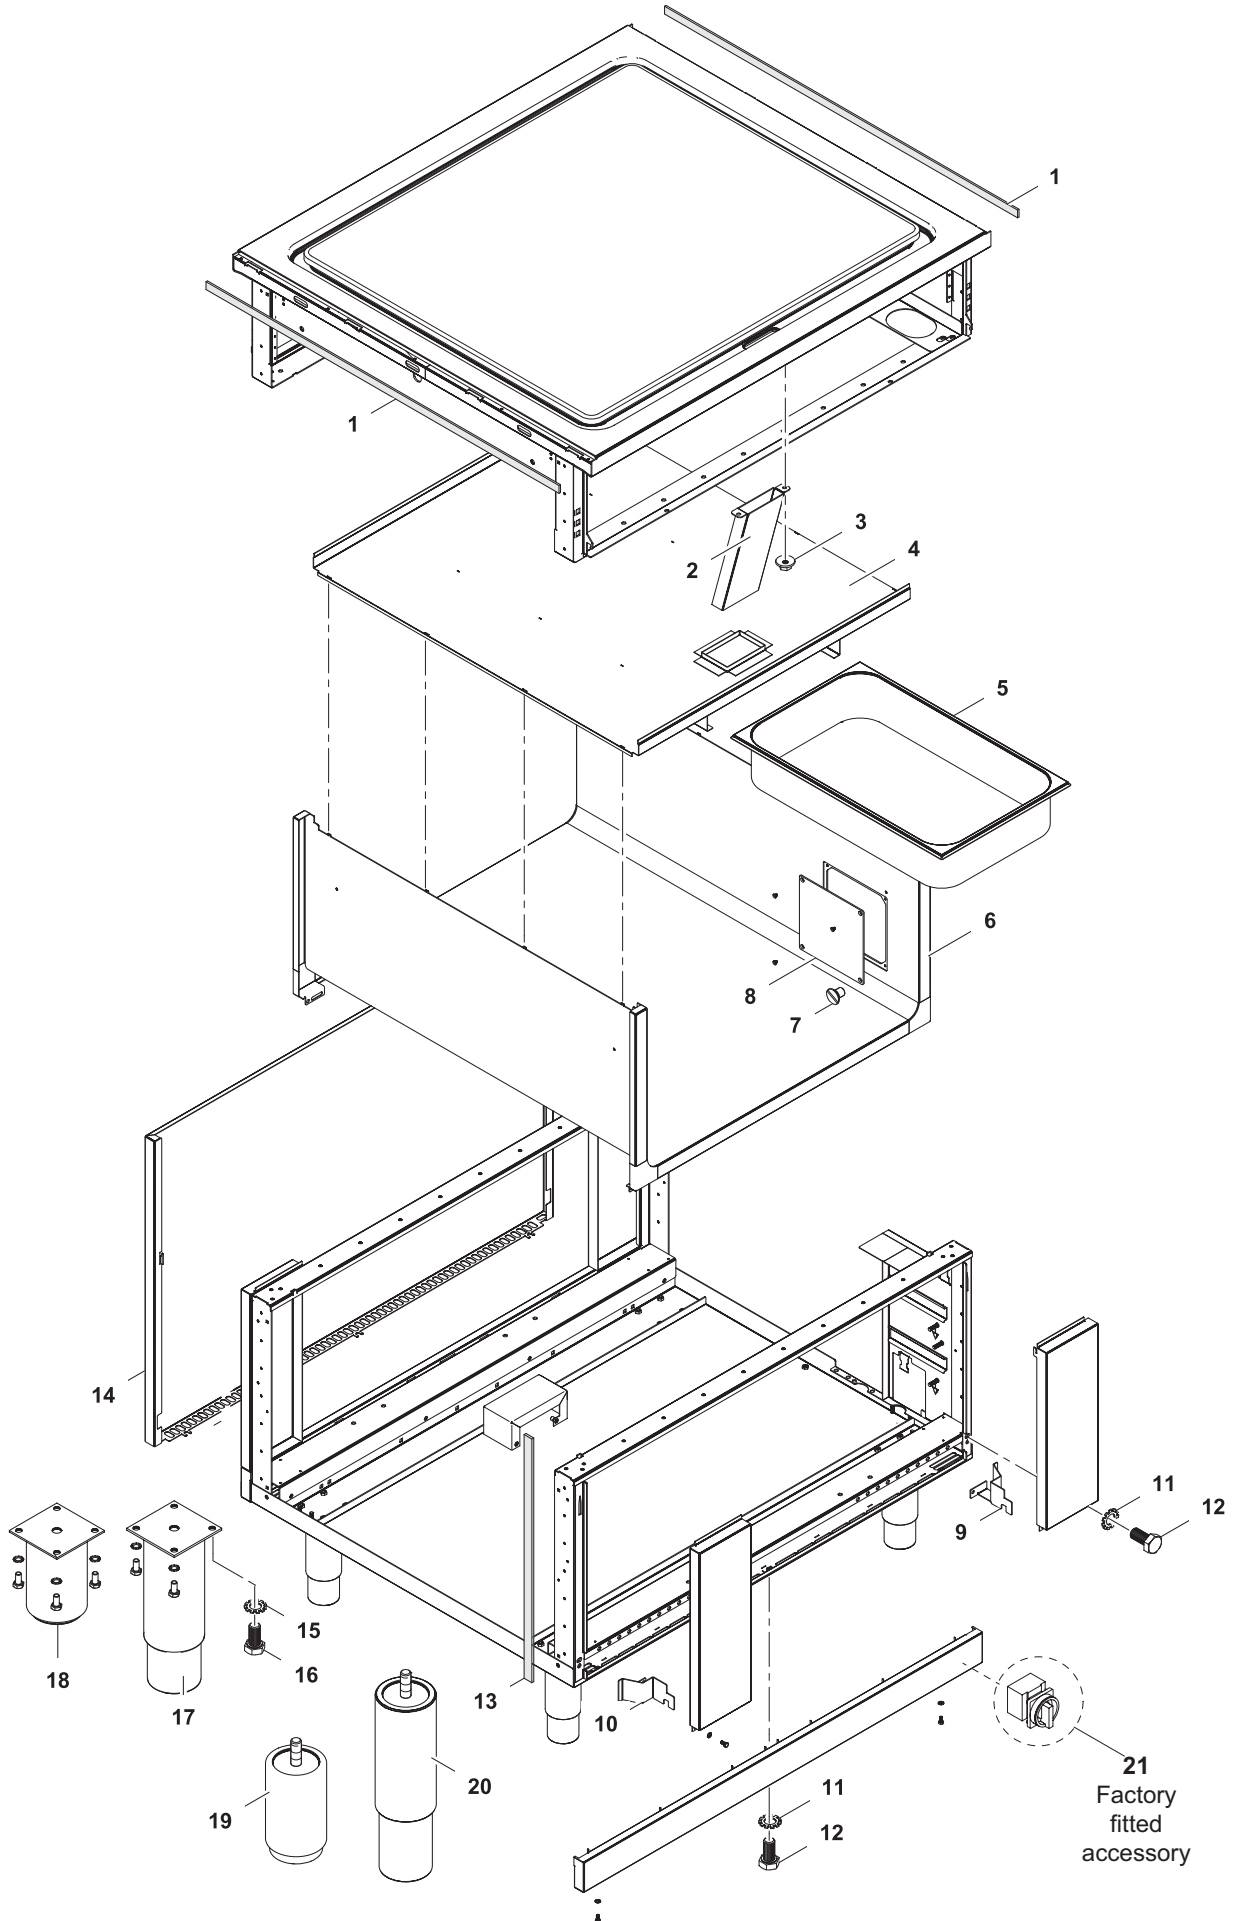

6	Alias	Code	Bezeichnung	Description	Ref.	Valid from Serial N°
1	82.7464	OC2496	Dichtband (klebend)	Sealing strip	all types	
2	82.0651	OG7294	Ablauf in Korpus	Drain in copus	H700/800	
3	712 044120.04	OG4918	Kep-Mutter M4	Keps nut M4	H700/800	
4	82.0101.13	*	Korpusdeckel H2 W500/D800/900/850	Cover for corpus H2 W500/D800/900/850	b c e g h	
	82.0101.14	*	Korpusdeckel H2 W800/D800/850	Cover for corpus H2 W800/D800/850	n o q	
	82.0101.19	*	Korpusdeckel H2 W1000/D900	Cover for corpus H2 W1000/D900	s t	
5	1 110 1355	OS1733	Schale 1/1 GN H100	Container GN 1/1 H100	4Zone, H700/800	
	82.7333	OG7382	Schale 1/3GN H100	Container GN 1/3 H100	2Zone, H700/800	
6	82.0220.01	OG7048	Korpus komplett W500 1S H2 D800/900	Corpus complete W500 1S H2 D800/900	b c g h	
	82.2436.04	*	Korpus komplett W500 1S NHC D850	Corpus complete W500 1S NHC D850	e	
	82.0220.11	OG7046	Korpus komplett W800 1S H2 D800	Corpus complete W800 1S H2 D800	o	
	82.2436.09	OG7047	Korpus komplett W800 1S NHC D850	Corpus complete W800 1S NHC D850	q	
	82.0220.21	*	Korpus komplett W1000 1S H2 D900	Corpus complete W1000 1S H2 D900	s t v	
7	1 701 1145	OG6758	Senkkopfschraube M4x6	Countersunk screw M4x6	H700/800	
8	82.0223.01	OG6757	Deckel Servicefenster	Cover plate	H700/800	
9	82.0113.02	OG7385	Leitblech H700 rechts	Aeration sheet right H700	H700	
	82.0113.12	OG7388	Leitblech H800 rechts	Aeration sheet right H800	H800	
10	82.0113.01	OG7386	Leitblech H700 links	Aeration sheet left H700	H700	
	82.0113.11	OG7387	Leitblech H800 links	Aeration sheet left H800	H800	
11	1 701 7002	OG2923	Fächerscheibe M5	Fan washer M5	H700/800	
12	1 701 2579	OG4020	Sechskantschraube M5x16	Hex bolt M5x16	H700/800	
13	82.7467	OC7307	Dichtung 5mm	Sealing sides 5mm	H700/800	5101...
14	82.1102.04	*	Rückwand 1S 500x700	Back panel 1S 500x700	2Zone/H700	
	82.1102.24	*	Rückwand 1S 500x800	Back panel 1S 500x800	2Zone/H800	
	82.1102.07	OG7286	Rückwand 1S 800x700	Back panel 1S 800x700	n	
	82.1102.27	*	Rückwand 1S 800x800	Back panel 1S 800x800	o	
	82.1102.09	*	Rückwand 1S 1000x700	Back panel 1S 1000x700	s v	
	82.1102.29	*	Rückwand 1S 1000x800	Back panel 1S 1000x800	t	
15	1 701 5051	OG6753	Fächerscheibe M6	Fan washer M6	H700/800	
16	1 701 2600	OKT919	Sechskantschraube M6x12	Hex bolt M6x12	H700/800	
17	86.0001	OG5391	Stellfuß 2" 145-252mm rund	Adjustable feet 2" 145-252mm, round	H700	
18	86.2385	OG6140	Stellfuß 2" 100mm	Adjustable feet 2" 100mm	H800	
19	82.0350.02		Fuss M10 100mm	Foot M10 100mm	H800	7141...
20	82.0350.01		Fuss M10 200mm	Foot M10 200mm	H700	7141...
21	76.9164.01	OG2137	Hauptschalter 25A	Main switch 25A	2 zones, H800	8041...
21	76.9164.02	OK4979	Hauptschalter 63A	Main switch 63A	4 zones, H800	8041...