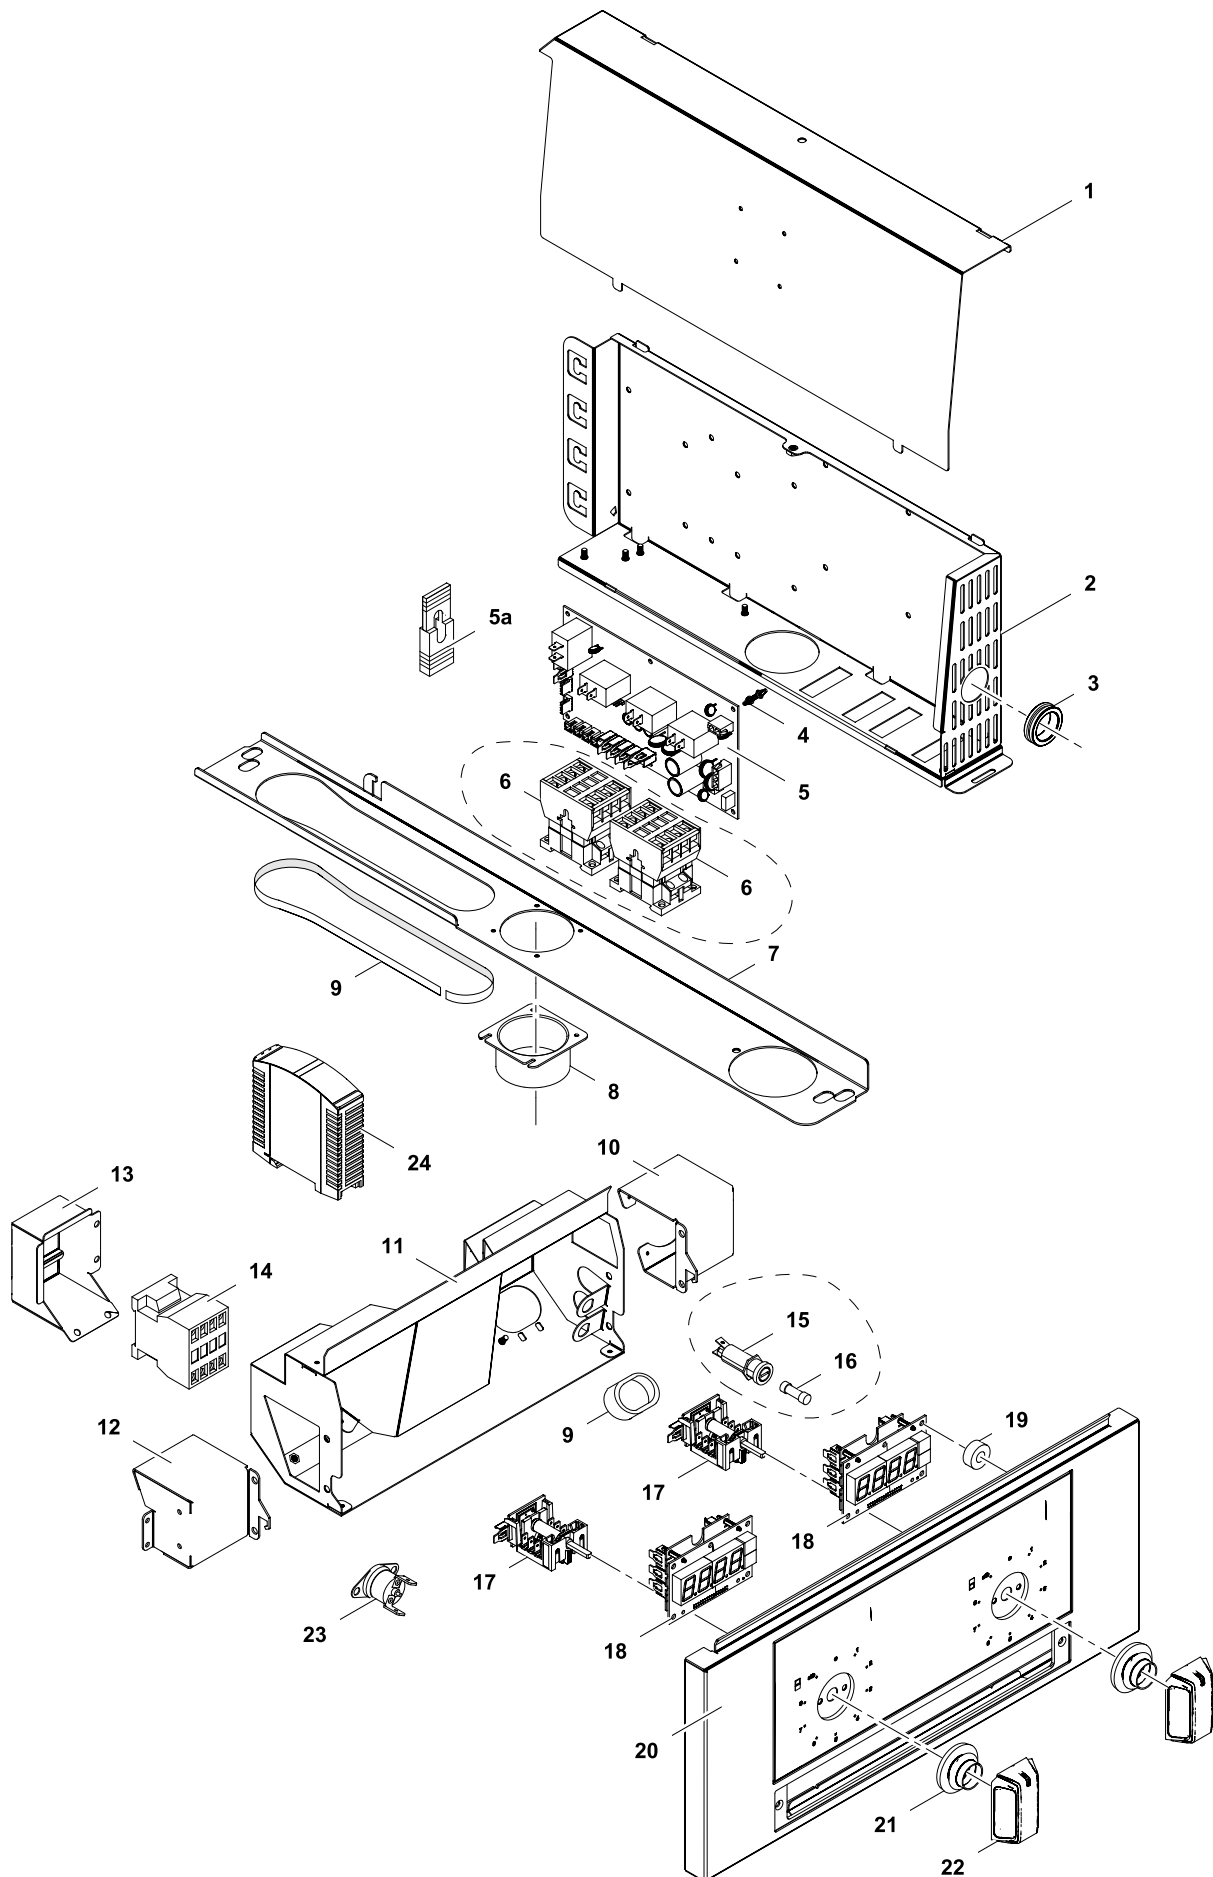

Page	Index
4	Electrical components 2 zones
6	Mechanical module 2 zones
8	Electrical compartment 4 zones
10	Sparta box 4 zones
12	Mechanical module 4 zones
14	Drain and base *Standard H2
16	Rolling racks, drain and base *Marine H3
18	Aeration kit
20	Old grease drawer
22	New grease drawer
24	Terminal

Last Updates	Page	Pos.
12/2015	all	
01/2017	all	
04/2017	all	
11/2017	5/9	15/10
01/2018	5, 7, 8, 9, 11, 13	added spare parts "for USA"
02/2018	22, 23	new drawer
05/2018	15	21
11/2018	7, 13	1, 1
11/2018	7, 13	3, 3