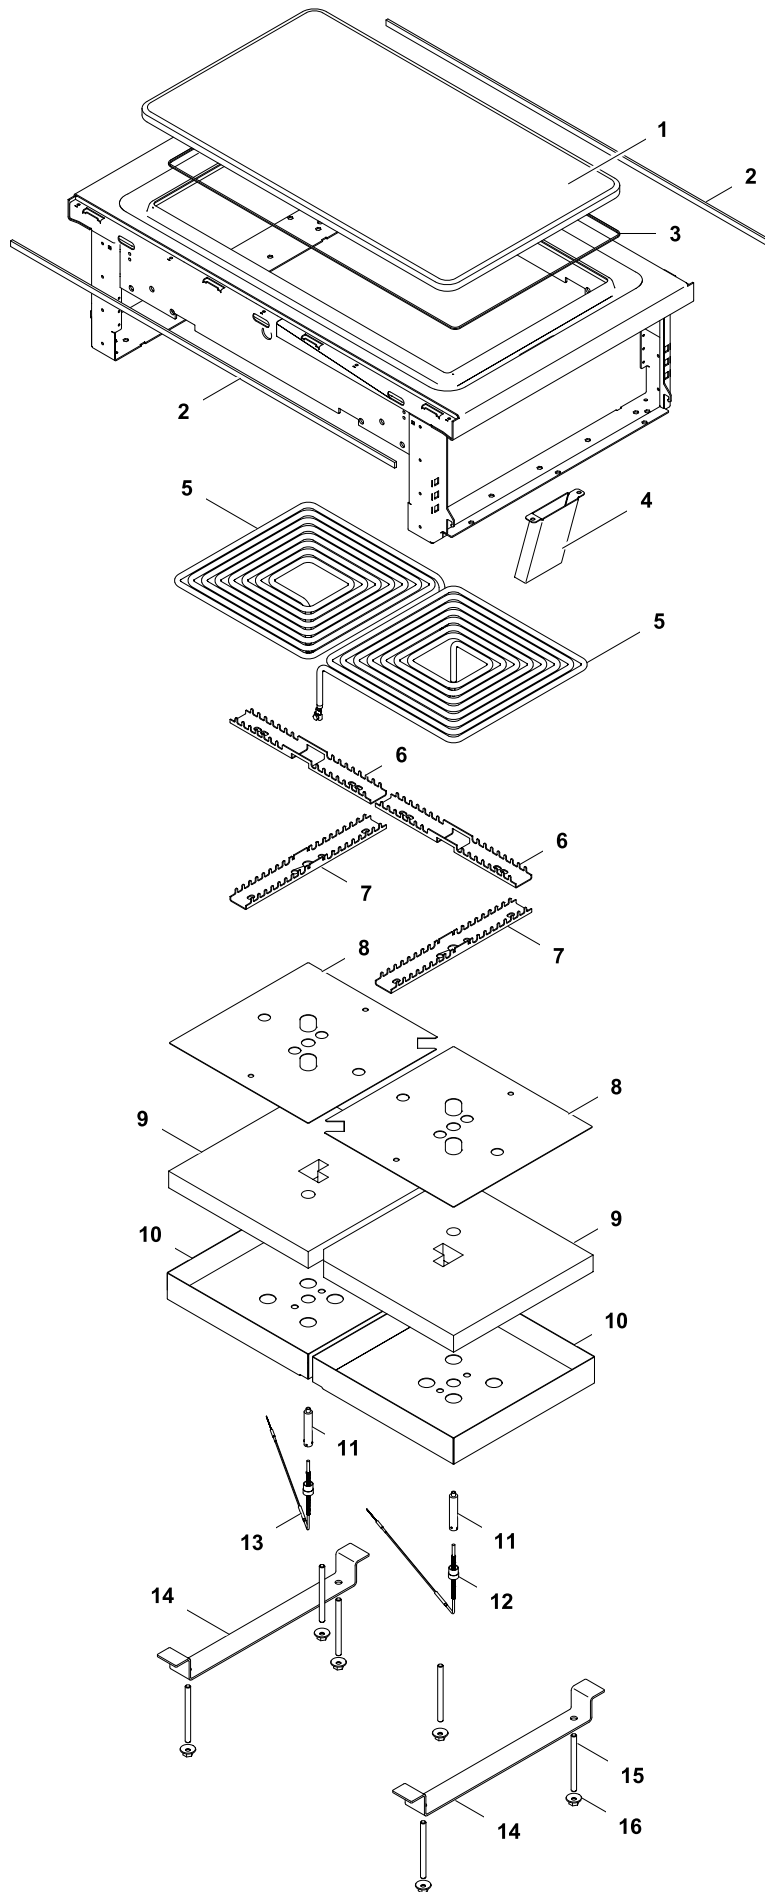

2	Alias	Code	Bezeichnung	Description	Ref.	Valid from Serial N°
1	82.7323.01	OG6688	Platte Free Cooking Top 500x800/850 14mm	Plate Free Cooking Top 500x800/850 14mm	D800/850	until 8341...
	82.7321.01	OG7361	Platte Free Cooking Top 500x900 14mm	Plate Free Cooking Top 500x900 14mm	D900	until 8451...
	82.3121.04	OG8151	Platte Free Cooking Top 500x800/850 20mm UL	Plate Free Cooking Top 500x800/850 20mm UL	D800/850 for USA	8351...
	82.3122.01	OG8154	Platte Free Cooking Top 500x900 20mm	Plate Free Cooking Top 500x900 20mm	D900	8351...
	82.3122.04	OG8157	Platte Free Cooking Top 500x900 20mm UL	Plate Free Cooking Top 500x900 20mm UL	D900 for USA	8351...
	82.7602.01	OG8174	Platte CPL Free Cooking Top 500x900 20mm	Plate CPL Free Cooking Top 500x900 20mm	D900	8351...
	82.3121.01	OG8148	Platte Free Cooking Top 500x800/850 20mm	Plate Free Cooking Top 500x800/850 20mm	D800/850	8461...
	82.7600.01	OG8171	Platte CPL Free Cooking Top 500x800/850 20mm	Plate CPLFree Cooking Top 500x800/850 20mm	D800/850	8461...
2	82.7464	OC2496	Dichtband (klebend)	Sealing strip	all 2Zone	
3	82.7551	OG7755	Dichtband Platte	Sealing strip plate	all 2Zone	until 8381...
	82.7611	OG8506	Dichtband Platte	Sealing strip plate	all 2Zone	8391...
4	82.2684	OG7222	Ablauf Solid Top	Drain Solid Top	all 2Zone/H250	
5	82.7257.02	OG6251	Heizelement 3kW 230V	Heating element 3kW 230V	2Zone Standard	
	82.7257.07	OG6952	Heizelement 3kW 440V (Marine)	Heating element 3kW 440V (marine)	2Zone Marine	
	82.7257.03	OG8133	Heizelement 3KW 208V	Heating element 3KW 208V	for USA	
6	82.2232	OG7203	Heizungshalter längs	Heating element support lengthwise	all 2Zone	
7	82.2231	OG7205	Heizungshalter quer	Heating element support crosswise	all 2Zone	
8	82.2233	OG7207	Strahlungsblech	Radiation sheet	all 2Zone	
9	82.7307.01	OG7209	Isolation Heizelement 3kW	Insulation heating element 3kW	all 2Zone	
10	82.2234		Verschalung	Cover sheet	all 2Zone	
11	75.9013.04	OKE127	Fühlerschutz	Sensor protection	all 2Zone	
12	87.9046	OG5934	TC Bodenfühler links (grün)	TC bottom sensor left (green)	all 2Zone	
13	87.9045	OG5935	TC Bodenfühler rechts (blau)	TC bottom sensor right (blue)	all 2Zone	
14	82.1121	OG7293	Befestigungsbügel	Support	all 2Zone	
15	72.0343.01	OKD994	Gewindestift M8x100	Set screw M8X100	all 2Zone	
16	712 044120.08	OG7215	Keps Mutter M8	Keps nut M8	all 2Zone