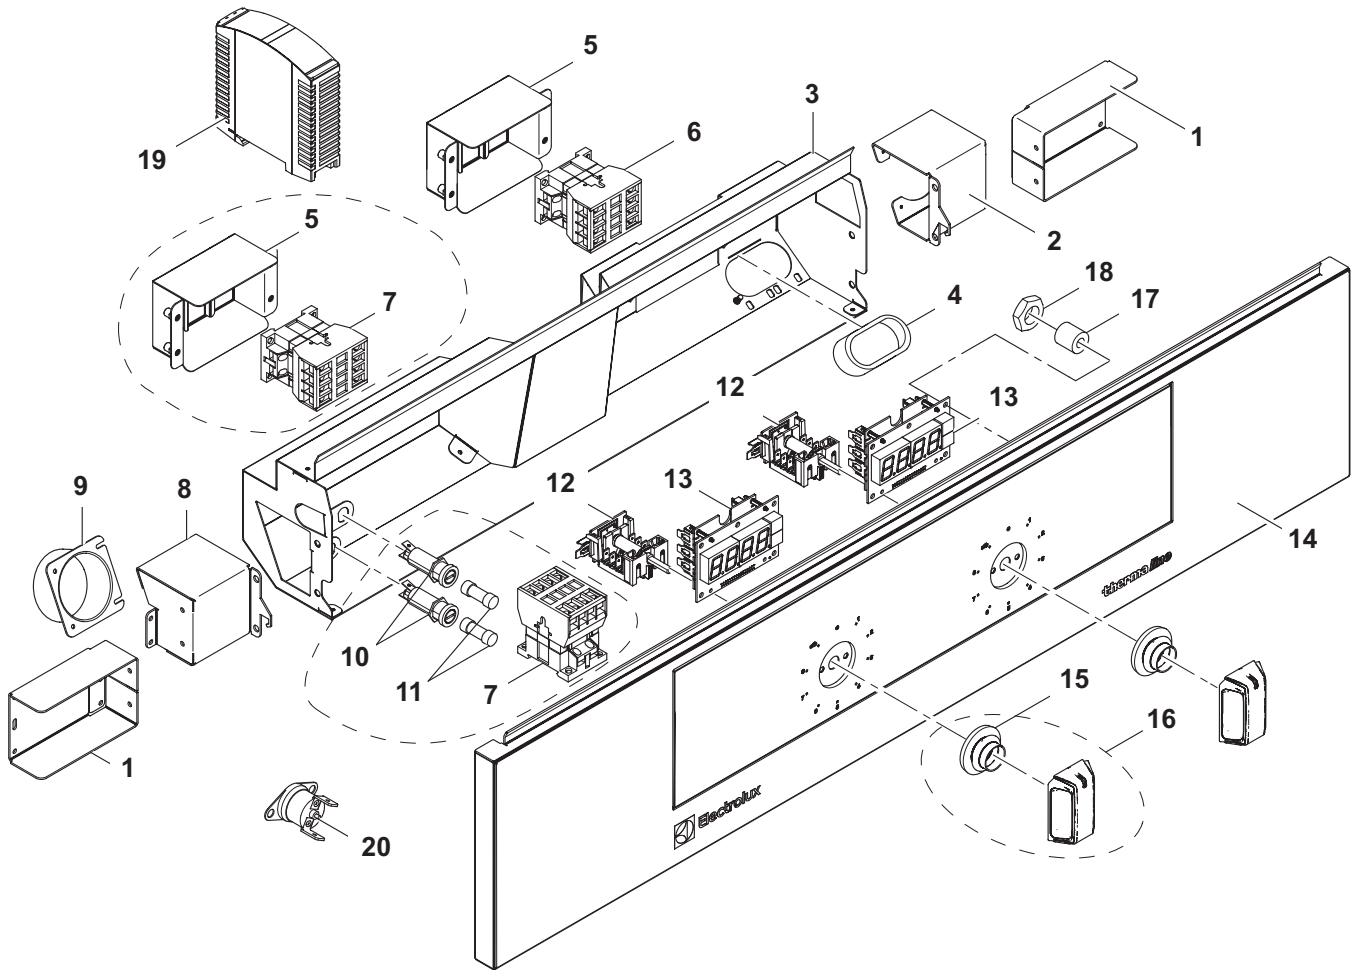

3	Alias	Code	Bezeichnung	Description	Ref.	Valid from Serial N°
1	82.3004.01	OG7448	Halterung Ventilationsbox L=100	Ventilation box support	all types	
2	82.3002	OG7450	Standardventilationsbox rechts	Ventilation box right	all types	
3	82.3034	*	Elektrobox 4 Zonen	Electrical compartment 4 zones	all types	
	83.9208	OG8193	Elektrobox UL	Electrical compartment UL	all types for USA	
4	1 201 2086	OG4872	Kantenschutz	Edge protection	all types	
5	82.3045	OG7012	Aufsteckblech	Conductor box	all types	
6	82.9228	OC2247	Schütz K2-30A00-40	Conductor K2-30A00-40	all types	
	82.9262	OC5051	Schütz K3-32A00 180 USA	Conductor K3-32A00 180 USA	all types for USA	
7	1 115 1757	OG4645	Schütz K3-14x027	Conductor K3-14x027	all types	
	82.9262	OC5051	Schütz K3-32A00 180 USA	Conductor K3-32A00 180 USA	all types for USA	
8	82.3001	*	Standardventilationsbox links	Ventilation box left	all types	
9	82.7550.01	OG7868	Rohrstutzen gerade	Pipe socket straight	all types	
10	87.9204	OCB130	Sicherungshalter Schurter 6.3x32 500V	Fuse holder Schurter 6.3x32 500V	Marine	
11	82.9171	OTTR73	Sicherung 6.3x32 0.63A 500V	Fuse 6.3x32 0.63A 500V	Marine	
12	82.9014	OG6245	Schalter off-Lin-Stby + 10k Poti	Switch off-Lin-Stby + 10k poti	all types	
	82.9244		Schalter off-Lin-Stby + 10k Poti (Marine)	Switch off-Lin-Stby + 10k poti (marine)	Marine	
13	82.7015	OG6246	Eurotas Display	Eurotas Display	D800/900	
	82.7015	OG7091	Eurotas Display	Eurotas Display	D800/D900	6101...
	72.5938.04	OKI362	Anzeigelampe grün	Indicator light, green	D850	
	72.5938.08	OKI364	Einsteckfassung grün/gelb Ø10mm	Lamp holder, green/yellow, Ø10mm	D850	
	72.5938.03	OKI361	Anzeigelampe klar	Indicator light, clear	D850	
	72.5938.07	OKI363	Einsteckfassung klar Ø10mm	Lamp holder, clear, Ø10mm	D850	
	72.5938.10	OG8192	Glimmlampe grün UL	Indicator light green UL	D850 for USA	
	72.5938.11	OG4247	Glimmlampe klar UL	Indicator light clear UL	D850 for USA