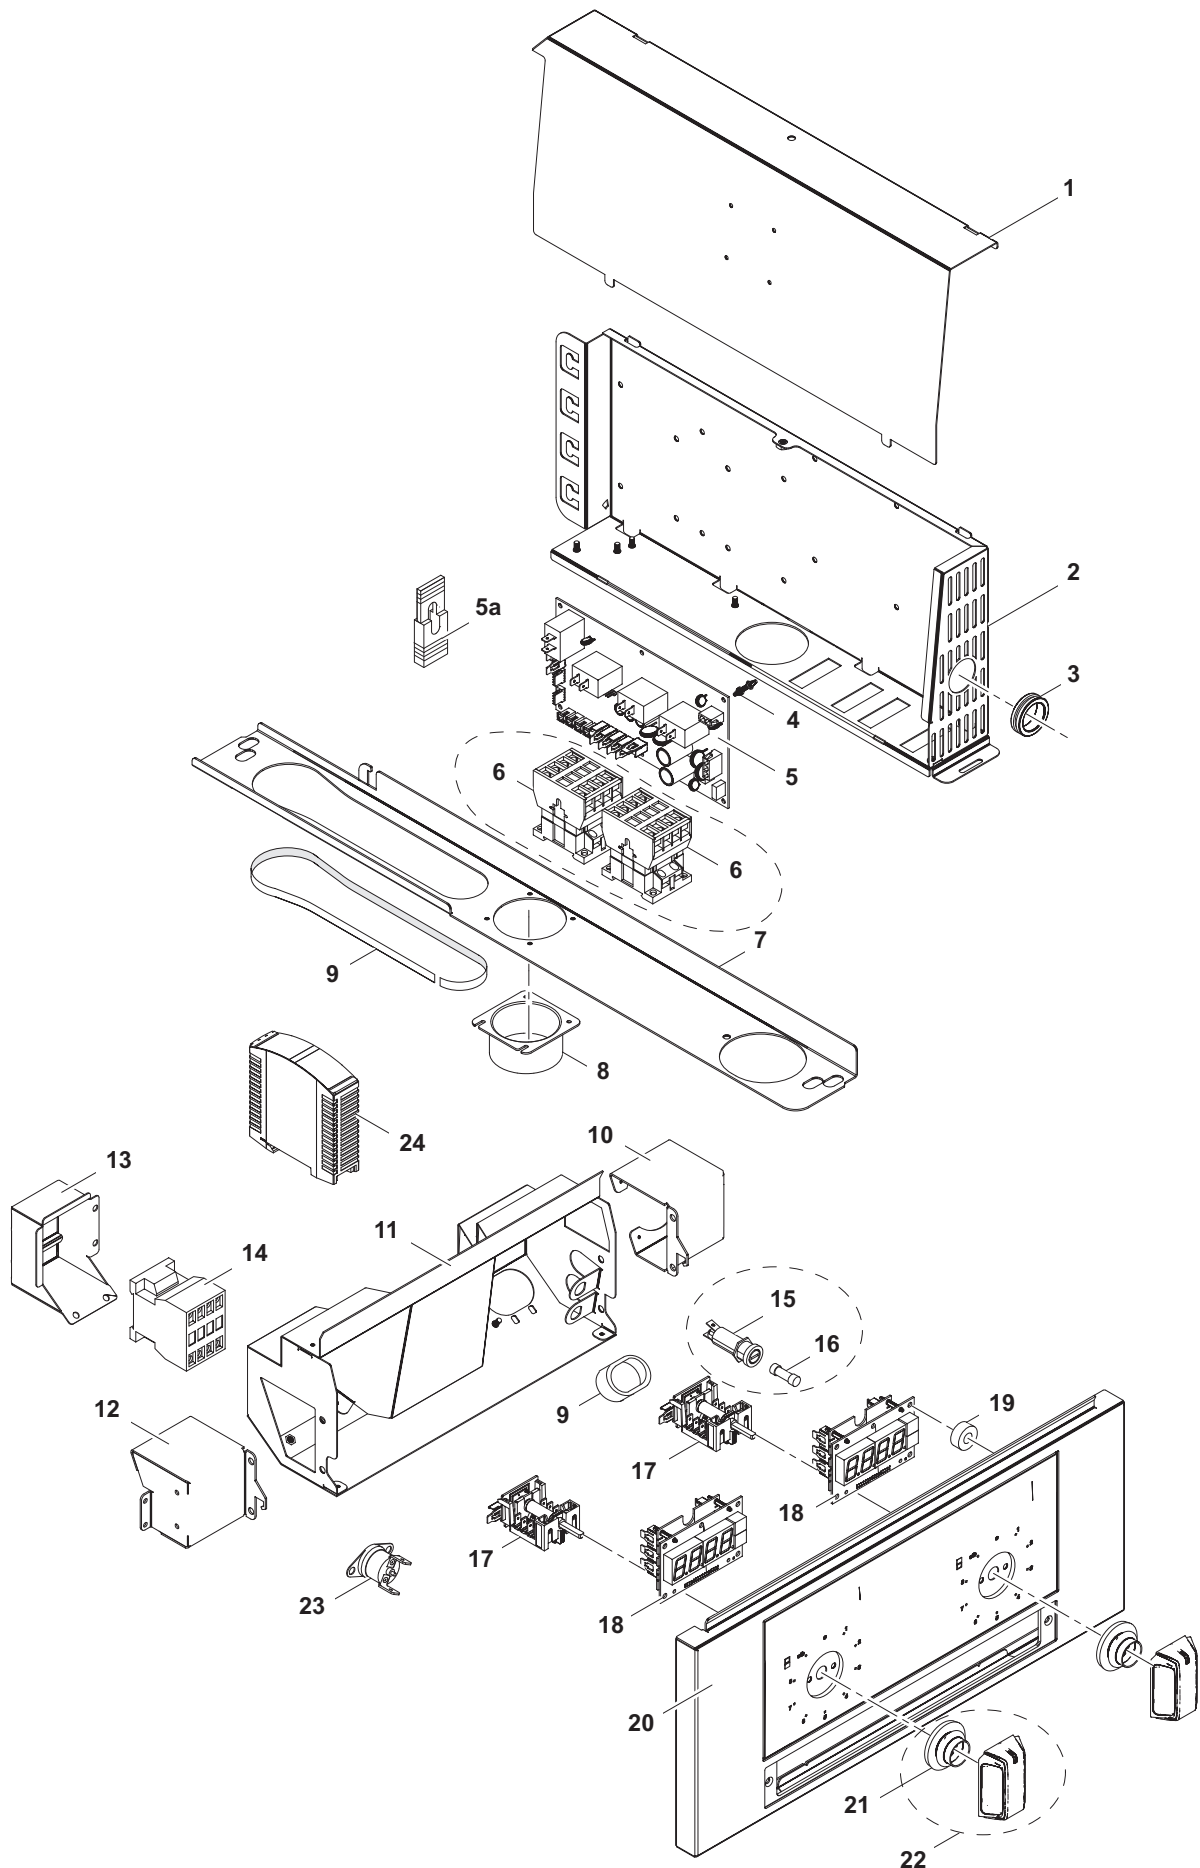

Page	Index
4	Electrical components 2 zones
6	Mechanical module 2 zones
8	Electrical compartment 4 zones
10	Sparta box 4 zones
12	Mechanical module 4 zones
14	Drain and base *Standard H2
16	Rolling racks, drain and base *Marine H3
18	Aeration kit
20	Old grease drawer
22	New grease drawer
24	Terminal

Last Updates	Page	Pos.
12/2015	all	
01/2017	all	
04/2017	all	
11/2017	5/9	15/10
01/2018	5, 7, 8, 9, 11, 13	added spare parts "for USA"
02/2018	22, 23	new drawer
05/2018	15	21
11/2018	7, 13	1, 1
11/2018	7, 13	3, 3
12/2018	5 / 9	22 / 16