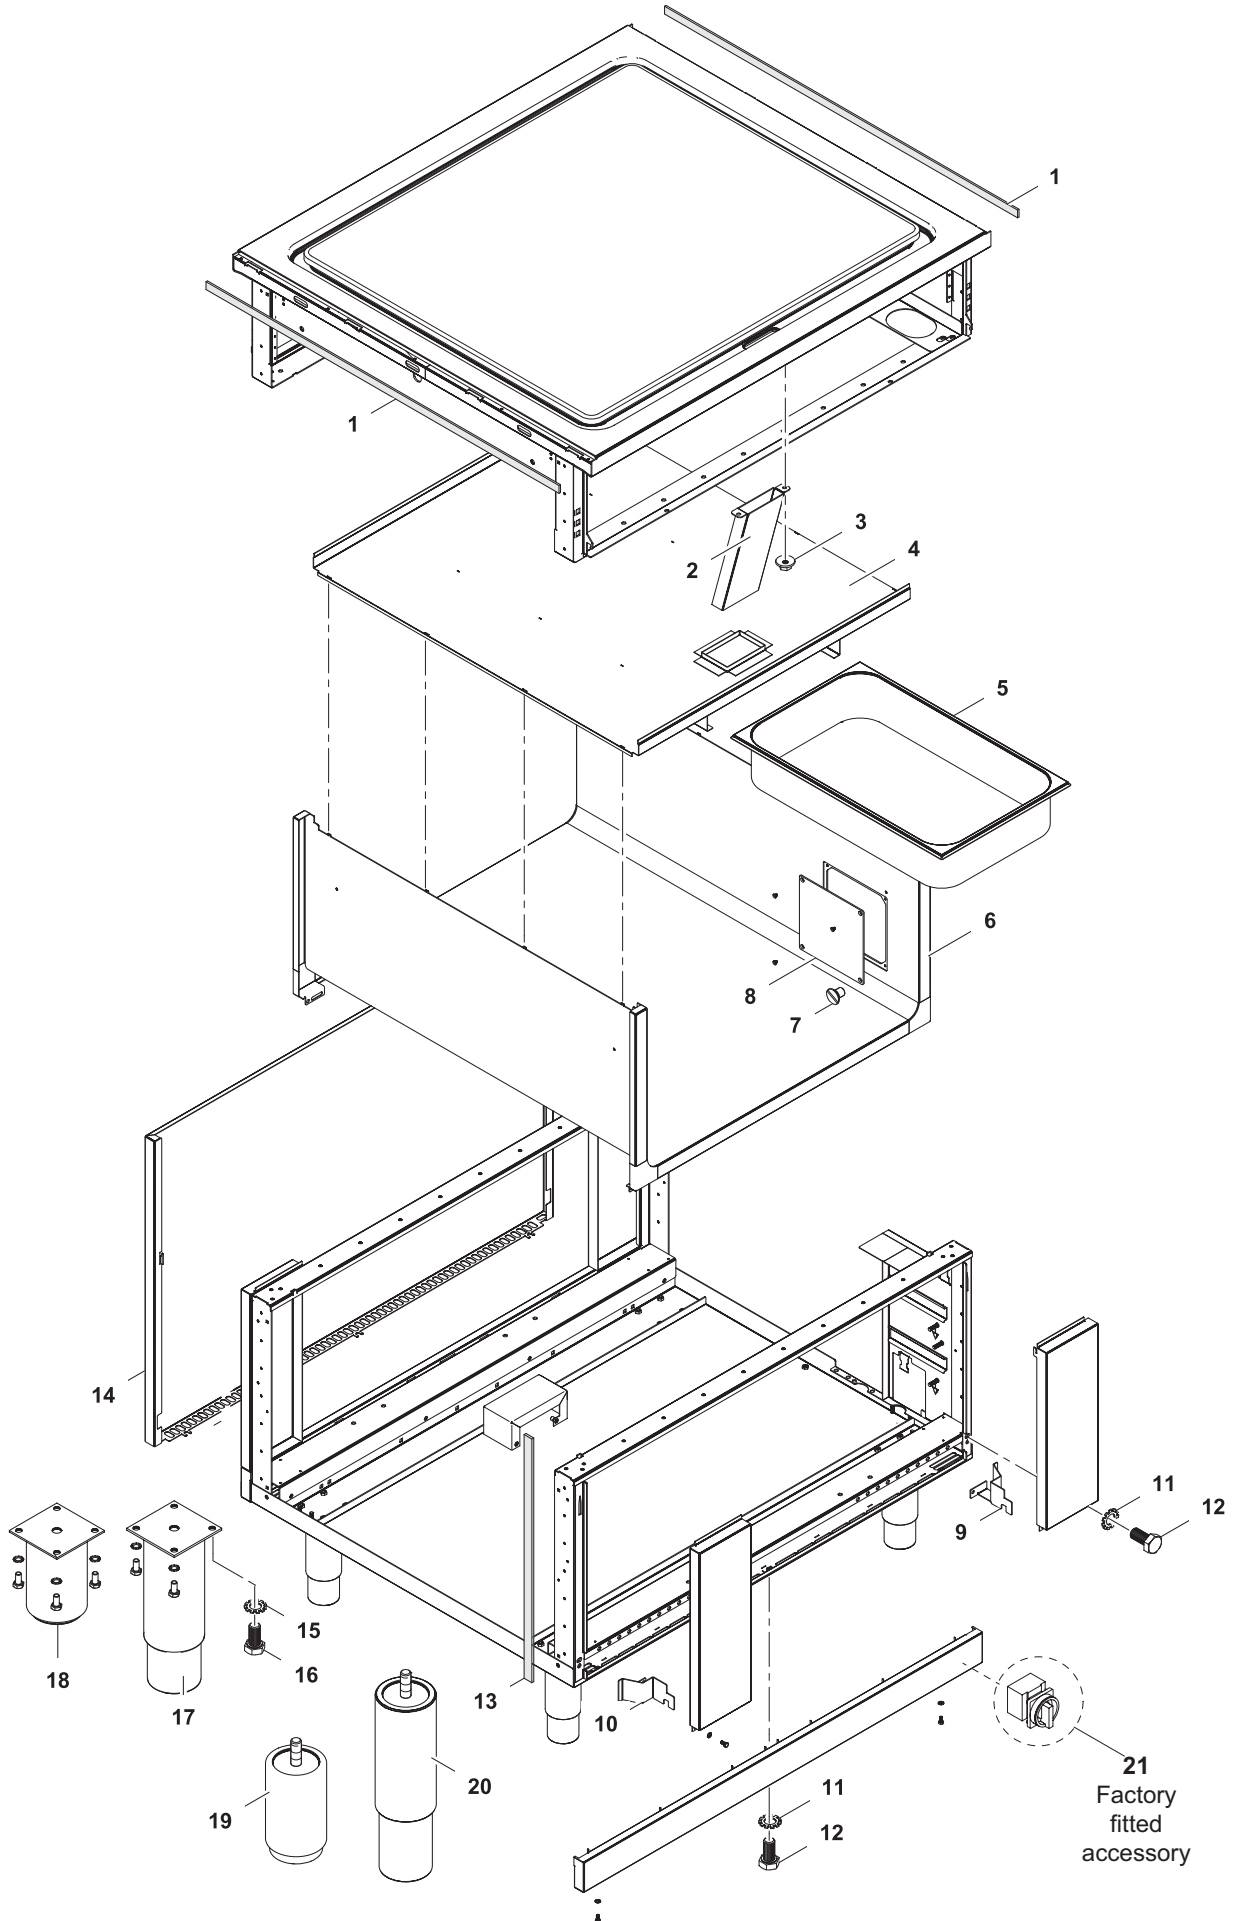

6	Alias	Code	Bezeichnung	Description	Ref.	Valid from Serial N°
1	82.7464	OC2496	Dichtband (klebend)	Sealing strip	all types	
2	82.0651	OG7294	Ablauf in Korpus	Drain in copus	H700/800	
3	712 044120.04	OG4918	Kep-Mutter M4	Keps nut M4	H700/800	
4	82.0101.13	*	Korpusdeckel H2 W500/D800/900/850	Cover for corpus H2 W500/D800/900/850	b c e g h	
	82.0101.14	*	Korpusdeckel H2 W800/D800/850	Cover for corpus H2 W800/D800/850	n o q	
	82.0101.19	*	Korpusdeckel H2 W1000/D900	Cover for corpus H2 W1000/D900	s t	
5	1 110 1355	OS1733	Schale 1/1 GN H100	Container GN 1/1 H100	4Zone, H700/800	
	82.7333	OG7382	Schale 1/3GN H100	Container GN 1/3 H100	2Zone, H700/800	
6	82.0220.01	OG7048	Korpus komplett W500 1S H2 D800/900	Corpus complete W500 1S H2 D800/900	b c g h	
	82.2436.04	*	Korpus komplett W500 1S NHC D850	Corpus complete W500 1S NHC D850	e	
	82.0220.11	OG7046	Korpus komplett W800 1S H2 D800	Corpus complete W800 1S H2 D800	o	
	82.2436.09	OG7047	Korpus komplett W800 1S NHC D850	Corpus complete W800 1S NHC D850	q	
	82.0220.21	*	Korpus komplett W1000 1S H2 D900	Corpus complete W1000 1S H2 D900	s t v	
7	1 701 1145	OG6758	Senkkopfschraube M4x6	Countersunk screw M4x6	H700/800	
8	82.0223.01	OG6757	Deckel Servicefenster	Cover plate	H700/800	
9	82.0113.02	OG7385	Leitblech H700 rechts	Aeration sheet right H700	H700	
	82.0113.12	OG7388	Leitblech H800 rechts	Aeration sheet right H800	H800	
10	82.0113.01	OG7386	Leitblech H700 links	Aeration sheet left H700	H700	
	82.0113.11	OG7387	Leitblech H800 links	Aeration sheet left H800	H800	
11	1 701 7002	OG2923	Fächerscheibe M5	Fan washer M5	H700/800	
12	1 701 2579	OG4020	Sechskantschraube M5x16	Hex bolt M5x16	H700/800	
13	82.7467	OC7307	Dichtung 5mm	Sealing sides 5mm	H700/800	5101...
14	82.1102.04	*	Rückwand 1S 500x700	Back panel 1S 500x700	2Zone/H700	
	82.1102.24	*	Rückwand 1S 500x800	Back panel 1S 500x800	2Zone/H800	
	82.1102.07	OG7286	Rückwand 1S 800x700	Back panel 1S 800x700	n	
	82.1102.27	*	Rückwand 1S 800x800	Back panel 1S 800x800	o	
	82.1102.09	*	Rückwand 1S 1000x700	Back panel 1S 1000x700	s v	
	82.1102.29	*	Rückwand 1S 1000x800	Back panel 1S 1000x800	t	
15	1 701 5051	OG6753	Fächerscheibe M6	Fan washer M6	H700/800	
16	1 701 2600	OKT919	Sechskantschraube M6x12	Hex bolt M6x12	H700/800	
17	86.0001	OG5391	Stellfuß 2" 145-252mm rund	Adjustable feet 2" 145-252mm, round	H700	
18	86.2385	OG6140	Stellfuß 2" 100mm	Adjustable feet 2" 100mm	H800	
19	82.0350.02		Fuss M10 100mm	Foot M10 100mm	H800	7141...
20	82.0350.01		Fuss M10 200mm	Foot M10 200mm	H700	7141...
21	76.9164.01	OG2137	Hauptschalter 25A	Main switch 25A	2 zones, H800	8041...
21	76.9164.02	OK4979	Hauptschalter 63A	Main switch 63A	4 zones, H800	8041...

* Components on demand
* Teile auf Anfrage