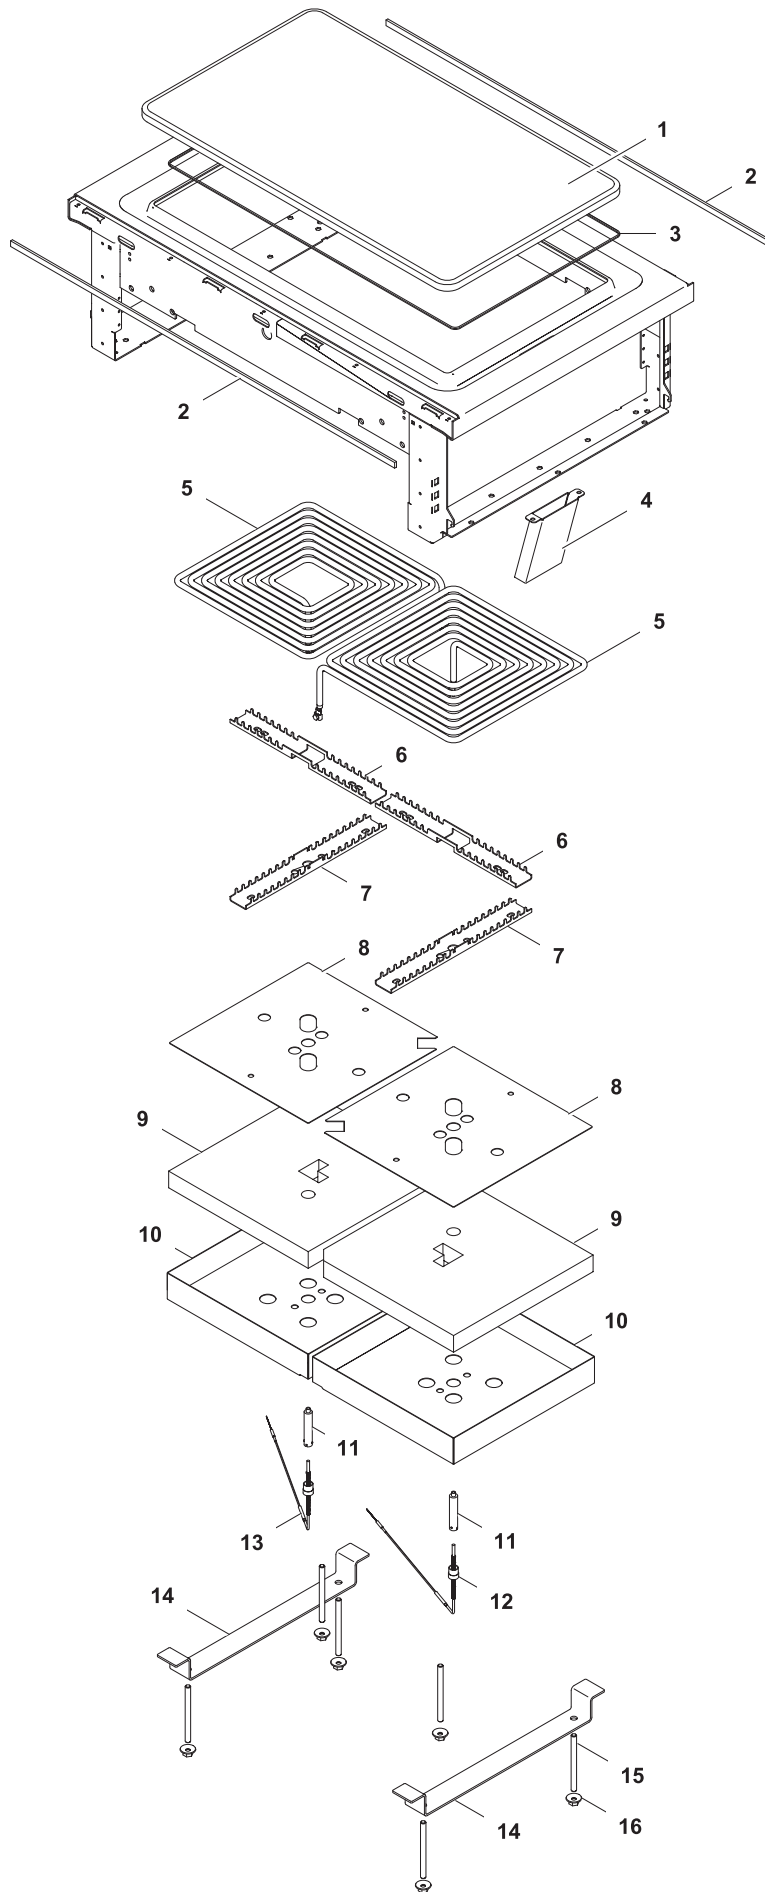

2	Alias	Code	Bezeichnung	Description	Ref.	Valid from Serial N°
1	82.7323.01	OG6688	Platte Free Cooking Top 500x800/850 14mm	Plate Free Cooking Top 500x800/850 14mm	D800/850	until 8341...
	82.7321.01	OG7361	Platte Free Cooking Top 500x900 14mm	Plate Free Cooking Top 500x900 14mm	D900	until 8451...
	82.3121.04	OG8151	Platte Free Cooking Top 500x800/850 20mm UL	Plate Free Cooking Top 500x800/850 20mm UL	D800/850 for USA	8351...
	82.3122.01	OG8154	Platte Free Cooking Top 500x900 20mm	Plate Free Cooking Top 500x900 20mm	D900	8351...
	82.3122.04	OG8157	Platte Free Cooking Top 500x900 20mm UL	Plate Free Cooking Top 500x900 20mm UL	D900 for USA	8351...
	82.7602.01	OG8174	Platte CPL Free Cooking Top 500x900 20mm	Plate CPL Free Cooking Top 500x900 20mm	D900	8351...
	82.3121.01	OG8148	Platte Free Cooking Top 500x800/850 20mm	Plate Free Cooking Top 500x800/850 20mm	D800/850	8461...
	82.7600.01	OG8171	Platte CPL Free Cooking Top 500x800/850 20mm	Plate CPLFree Cooking Top 500x800/850 20mm	D800/850	8461...
2	82.7464	OC2496	Dichtband (klebend)	Sealing strip	all 2Zone	
3	82.7551	OG7755	Dichtband Platte	Sealing strip plate	all 2Zone	until 8381...
	82.7611	OG8506	Dichtband Platte	Sealing strip plate	all 2Zone	8391...
4	82.2684	OG7222	Ablauf Solid Top	Drain Solid Top	all 2Zone/H250	
5	82.7257.02	OG6251	Heizelement 3kW 230V	Heating element 3kW 230V	2Zone Standard	
	82.7257.07	OG6952	Heizelement 3kW 440V (Marine)	Heating element 3kW 440V (marine)	2Zone Marine	
	82.7257.03	OG8133	Heizelement 3KW 208V	Heating element 3KW 208V	for USA	
6	82.2232	OG7203	Heizungshalter längs	Heating element support lengthwise	all 2Zone	
7	82.2231	OG7205	Heizungshalter quer	Heating element support crosswise	all 2Zone	
8	82.2233	OG7207	Strahlungsblech	Radiation sheet	all 2Zone	
9	82.7307.01	OG7209	Isolation Heizelement 3kW	Insulation heating element 3kW	all 2Zone	
10	82.2234		Verschalung	Cover sheet	all 2Zone	
11	75.9013.04	OKE127	Fühlerschutz	Sensor protection	all 2Zone	
12	87.9046	OG5934	TC Bodenfühler links (grün)	TC bottom sensor left (green)	all 2Zone	
13	87.9045	OG5935	TC Bodenfühler rechts (blau)	TC bottom sensor right (blue)	all 2Zone	
14	82.1121	OG7293	Befestigungsbügel	Support	all 2Zone	
15	72.0343.01	OKD994	Gewindestift M8x100	Set screw M8X100	all 2Zone	
16	712 044120.08	OG7215	Keps Mutter M8	Keps nut M8	all 2Zone