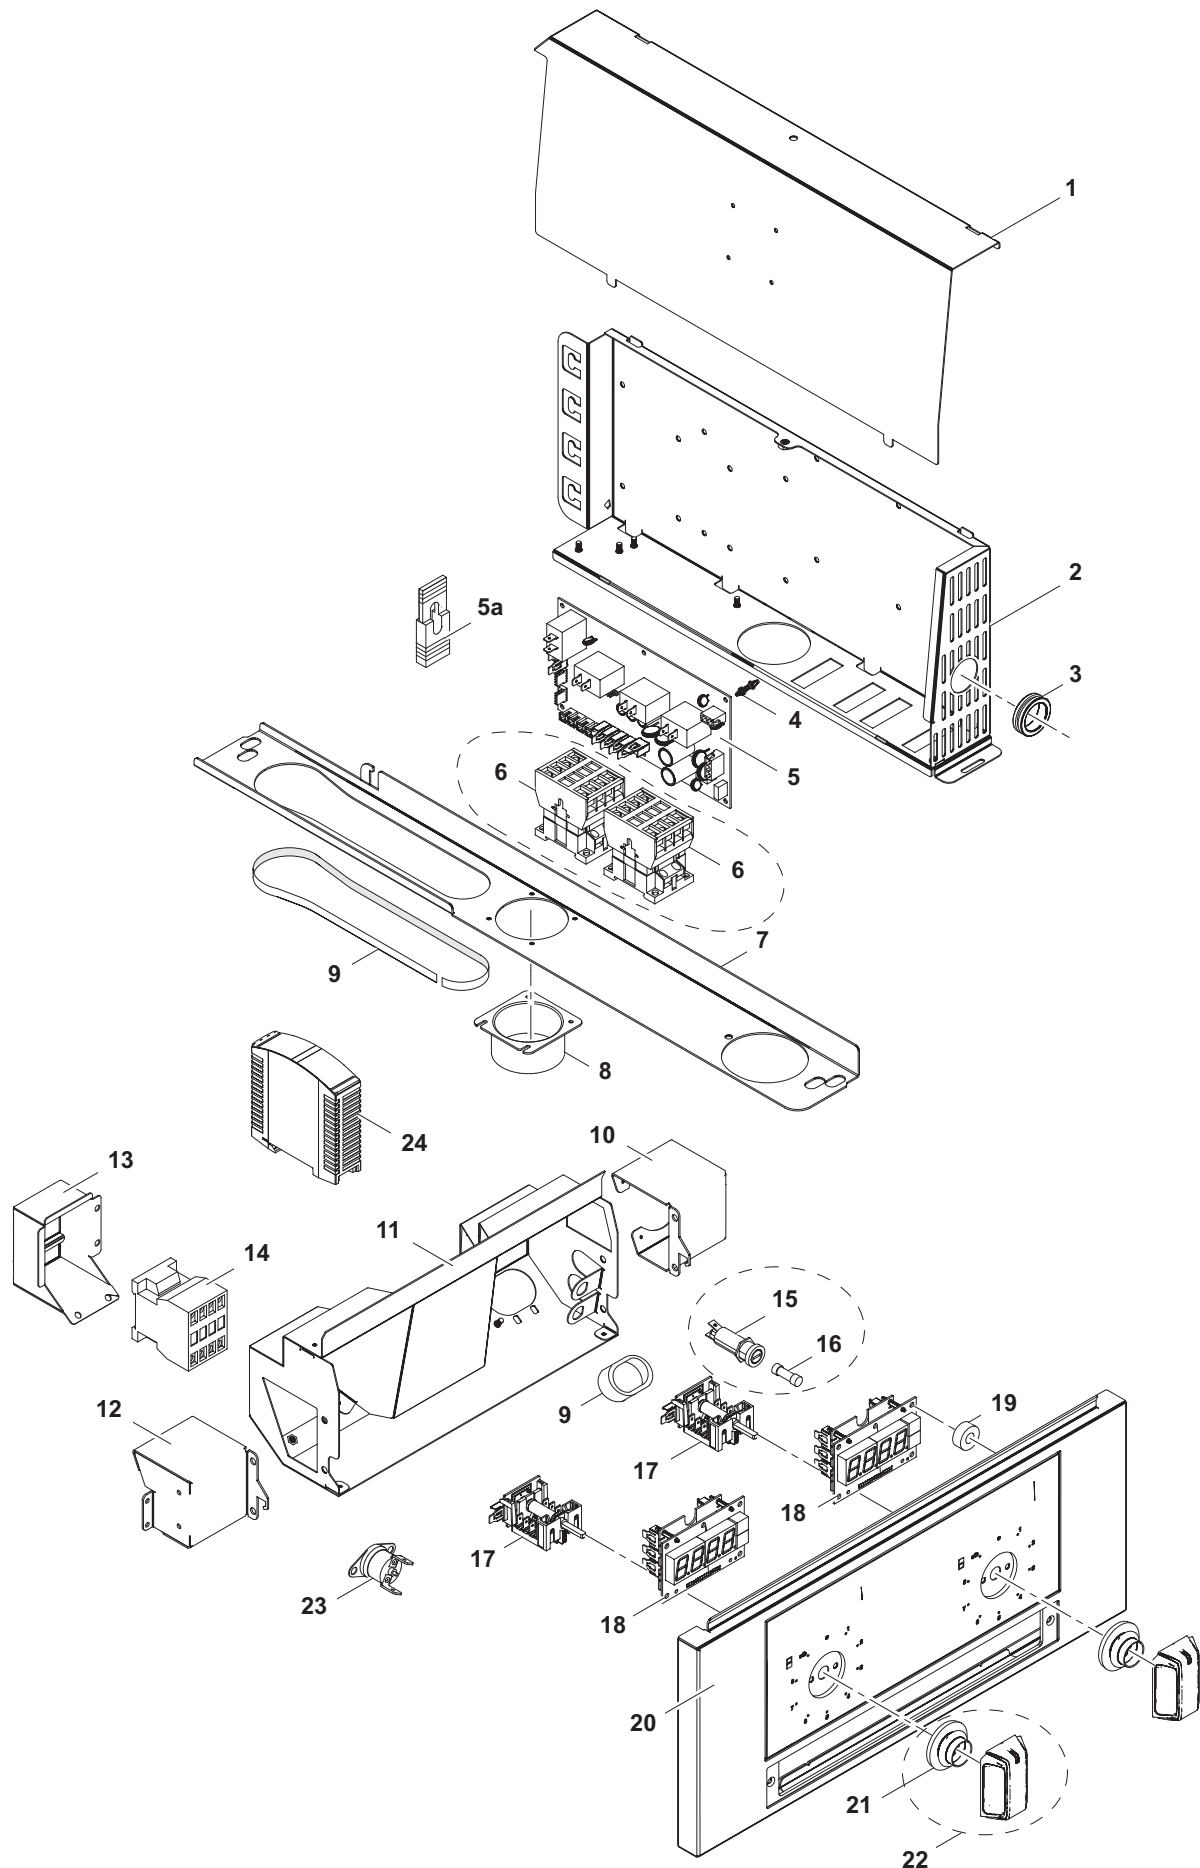

Page	Index
4	Electrical components 2 zones
6	Mechanical module 2 zones
8	Electrical compartment 4 zones
10	Sparta box 4 zones
12	Mechanical module 4 zones
14	Drain and base *Standard H2
16	Rolling racks, drain and base *Marine H3
18	Aeration kit
20	Old grease drawer
22	New grease drawer
24	Terminal

Last Updates	Page	Pos.
12/2015	all	
01/2017	all	
04/2017	all	
11/2017	5/9	15/10
01/2018	5, 7, 8, 9, 11, 13	added spare parts "for USA"
02/2018	22, 23	new drawer
05/2018	15	21
11/2018	7, 13	1, 1
11/2018	7, 13	3, 3
12/2018	5 / 9	22 / 16
05/2019	5 / 9	21, 22 / 15, 16
05/2020	7 / 13	8, 9, 10 / 8, 9, 10
02/2022	7	1