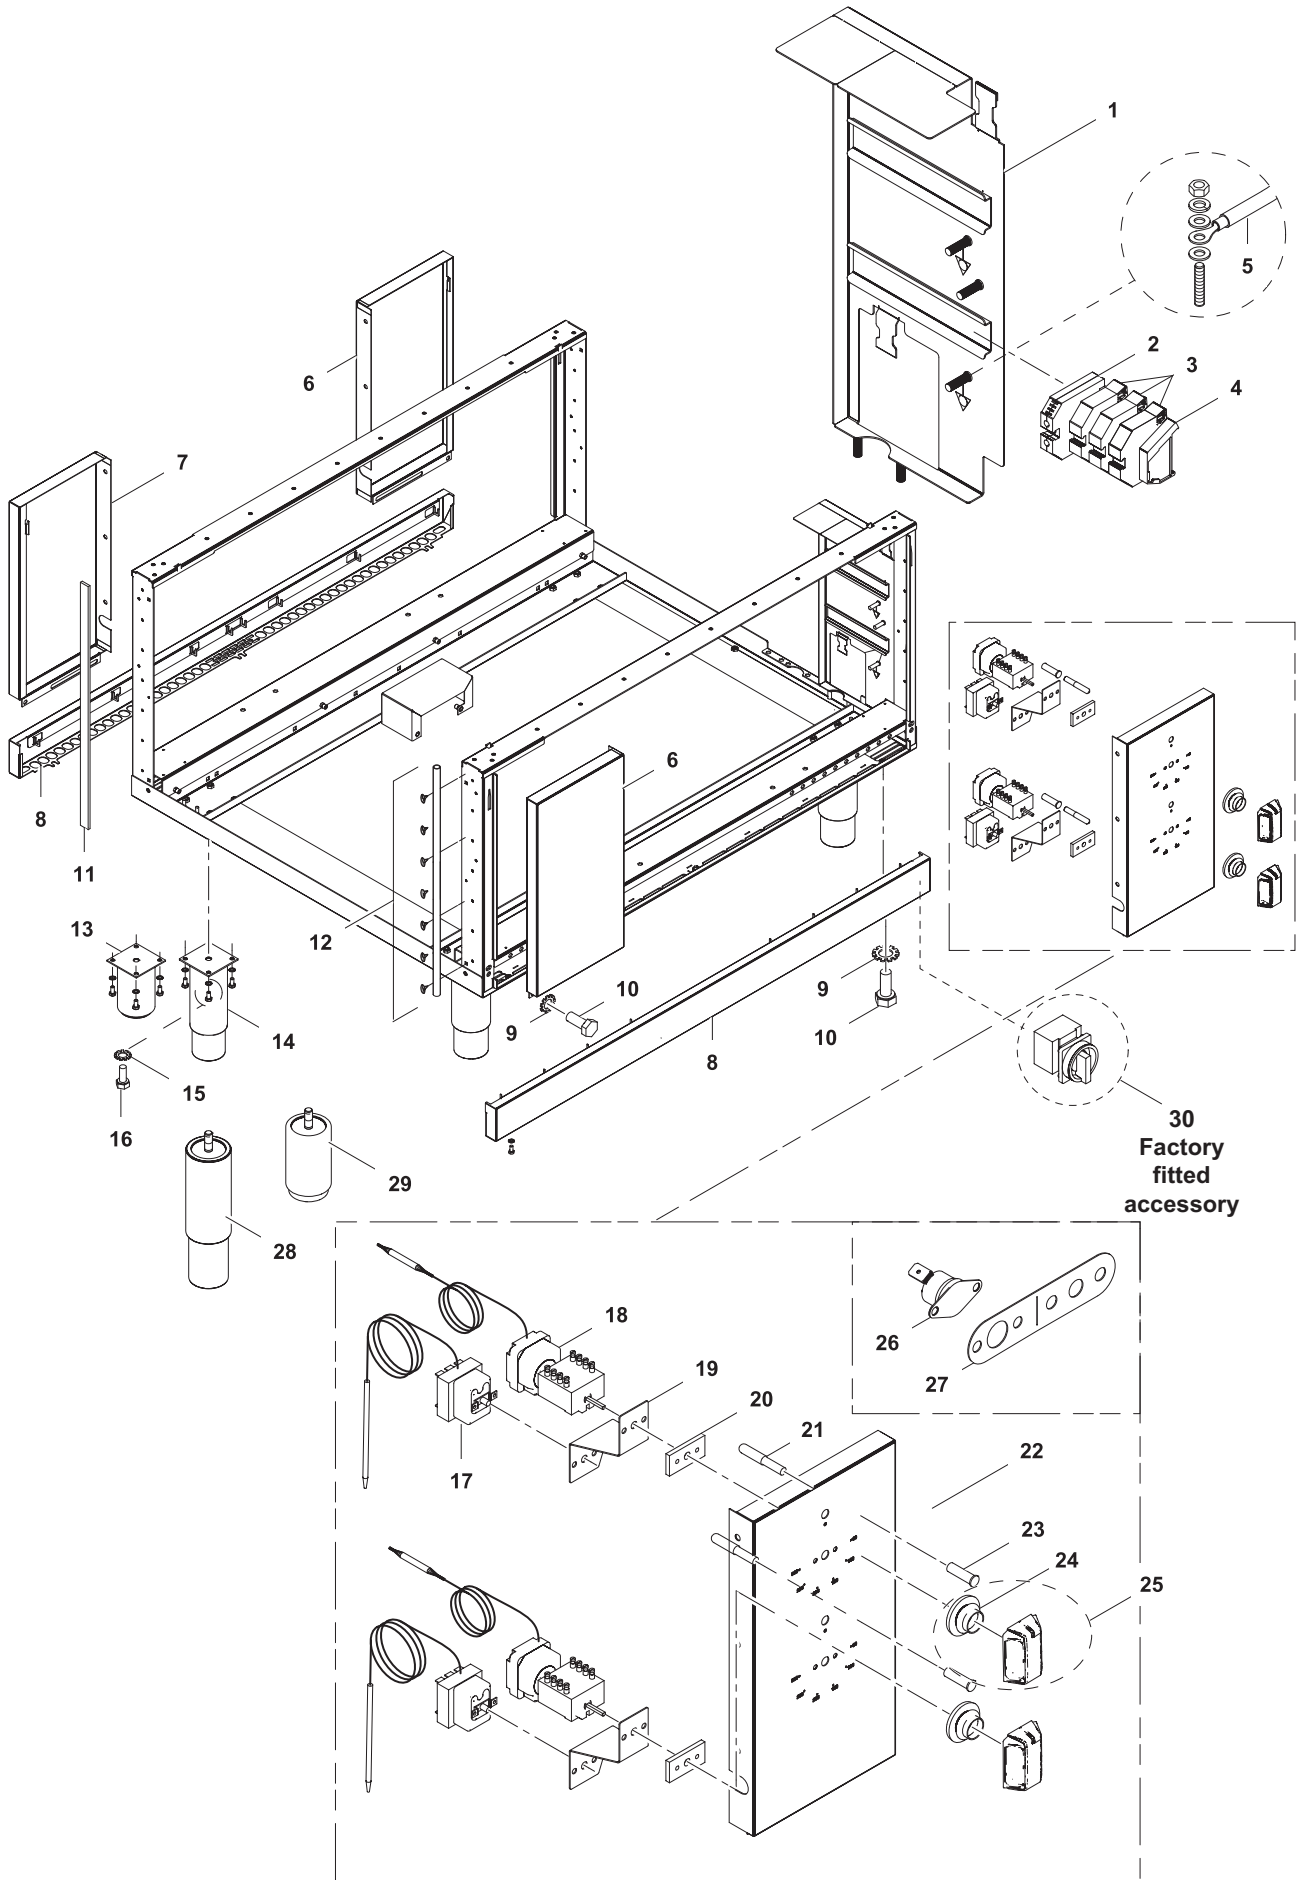

2	Alias	Code	Bezeichnung	Description	Ref.	Valid from Serial N°
1	82.3030.02	OG6423	Klemmenträger	Terminal support		
	82.3051	OG7430	Klemmenträger	Terminal support		5431...
2	75.2011.02	OKT729	Schutzleiterklemme 10mm²	Ground conductor terminal 16mm²		
3	75.2010.30	OKT732	Reihenkleme 10mm² grau	Terminal block 16mm² grey		
4	75.2013	OKX290	Arretierstück	Fixation		
5	82.9103	OG6424	Kabel Haupterdtraht L400 6mm²	Main earthing cable L400 6mm²		
6	82.1046.07	*	Ofenblende 51mm links	Oven panel 51mm links	D800/850	
	82.1046.01	*	Ofenblende 201mm links	Oven panel 201mm links	D900	
	82.1046.05	*	Ofenblende 151mm links	Oven panel 151mm links	all 2-Sides	
7	82.1046.08	*	Ofenblende 51 rechts	Oven panel 51 rechts	2-Sides/D800	
	82.1046.02	*	Ofenblende 201 rechts	Oven panel 201 rechts	2-Sides/D900	
8	82.1140.08	OG7288	Anschlussdeckel H66/L800	Bottom front panel H66/L800	H700/D800 no C-Board	
	82.1140.28	*	Anschlussdeckel H166/L800	Bottom front panel H166/L800	H800/D800 no C-Board	
	82.1140.10	OG7901	Anschlussdeckel H66/L1000	Bottom front panel H66/L1000	H700/D900 no C-Board	
	82.1140.30	OG7792	Anschlussdeckel H166/L1000	Bottom front panel H166/L1000	H800/D900 no C-Board	
9	1 701 7002	OG2923	Fächerscheibe M5	Fan washer M5		
10	1 701 2579	OG4020	Sechskantschraube M5x16	Hex bolt M5x16		
11	82.7467	OC7307	Dichtung 5mm	Sealing sides 5mm		5101...
12	82.7334	OG6396	Dichtung Geräte seitwärts (NM)	Side-sealing strip		
13	86.2385	OG6140	Stellfuß 2" 100mm	Adjustable feet 2" 100mm	H800	
14	86.0001	OG5391	Stellfuß 2" 145-252mm rund	Adjustable feet 2" 145-252mm, round	H700	
15	1 701 5051	OG6753	Fächerscheibe M6	Fan washer M6	H700/800	
16	1 701 2600	OKT919	Sechskantschraube M6x12	Hex bolt M6x12	H700/800	
17	82.9053	004269	Sicherheitsthermostat 360°C-25K	Safety thermostat 360°C-25K		
	82.9535	OG8207	Sicherheitsthermostat 365°C	Safety thermostat 365°C	for USA	
18	82.9120	OG6318	Schalter off - lin 3/4 + Regler 280°C	Switch off - lin 3/4 + control 280°C	for all/USA	
19	82.6524	OG7228	Montagewinkel	Mounting angle		
20	82.2665	OG7229	Zwischenblech	Spacer plate		
21	72.5938.03	OKI361	Anzeigelampe klar	Indicator light, clear		
	72.5938.11	OG4247	Glimmlampe klar UL	Indicator light clear UL	for USA	
22	82.1120.02	*	Reglerblende Ofen 151mm (°C)	Control panel oven 151 mm (°C)	D800/850	
	82.1120.03	*	Reglerblende Ofen 201mm (°C)	Control panel oven 201 mm (°C)	D900	
	82.1120.12	OG8141	Reglerblende Ofen 151mm (°F)	Control panel oven 151 mm (°F)	for USA	
	82.1120.13	OG8102	Reglerblende Ofen 201mm (°F)	Control panel oven 201 mm (°F)	for USA	
23	72.5938.07	OKI363	Einsteckfassung klar Ø10mm	Lamp holder, clear, Ø10mm		
24	82.7009	OG6247	Dichtung Drehgriff	Sealing for handle		
	82.7628	OG8603	Dichtung Drehgriff	Sealing for handle	Colored M2M	
25	82.6637.01	OG7693	Drehgriff Kpl.	Handle complete kit		
	82.6638.01	OG8620	Drehgriff Kpl.	Handle complete kit	Colored M2M	
26	82.9062	OG6231	Temperatur-Thermostat 50°	Temperature thermostat 50°		
27	82.2682	OG7282	Blech	Metal sheet		
28	82.0350.01		Fuss M10 200mm	Foot M10 200mm	H800	7141...
29	82.0350.02		Fuss M10 100mm	Foot M10 100mm	H700	7141...
30	76.9164.01	OG2137	Hauptschalter 25A	Main switch 25A	H800	8041...
	82.9136	OG7283	Kabel: Temperatur-Thermostat	Cable: Temperatur-Thermostat		
	82.9104	OG7389	Kabel: X0 - Schalter - 5+6 (Ofen)	Cable: X0 - switch - 5+6 (oven)		
	82.9071.01	OG7390	Kabel: Schalter R5-STB1-E5 H5 (Ofen)	Cable: switch R5-STB1-E5 H5 (oven)		
	82.9071.02	OG7391	Kabel: Schalter R6-STB2-E6 H6 (Ofen)	Cable: switch R6-STB2-E6 H6 (oven)		
	82.9515	OG8210	Kabel: UL X0 - Schalter - 5+6 (Ofen)	Cable: UL X0 - switch - 5+6 (oven)	for all USA	
	82.9516.01	OG8211	Kabel: UL Schalter 5-STB1-E5 H5 (Ofen)	Cable: UL switch 5-STB1-E5 H5 (oven)	for all USA	
	82.9516.02	OG8212	Kabel: UL Schalter 6-STB2-E6 H6 (Ofen)	Cable: UL switch 6-STB2-E6 H6 (oven)	for all USA	
	82.9282	OG8209	Kabel: UL Ofen-Trafo-Querstromlüfter	Cable: UL oven-trafo-tangential fan	for all USA	
	87.9152	OG6786	Transformator 450VA 480/240/220/208/120-24/10-12V	Transformer 450VA 480/240/220/208/120-24/10-12V	for USA	
	82.7582	OG8208	Querstromlüfter QLN65/2400 115V	Tangential fan QLN65/2400 115V	for USA