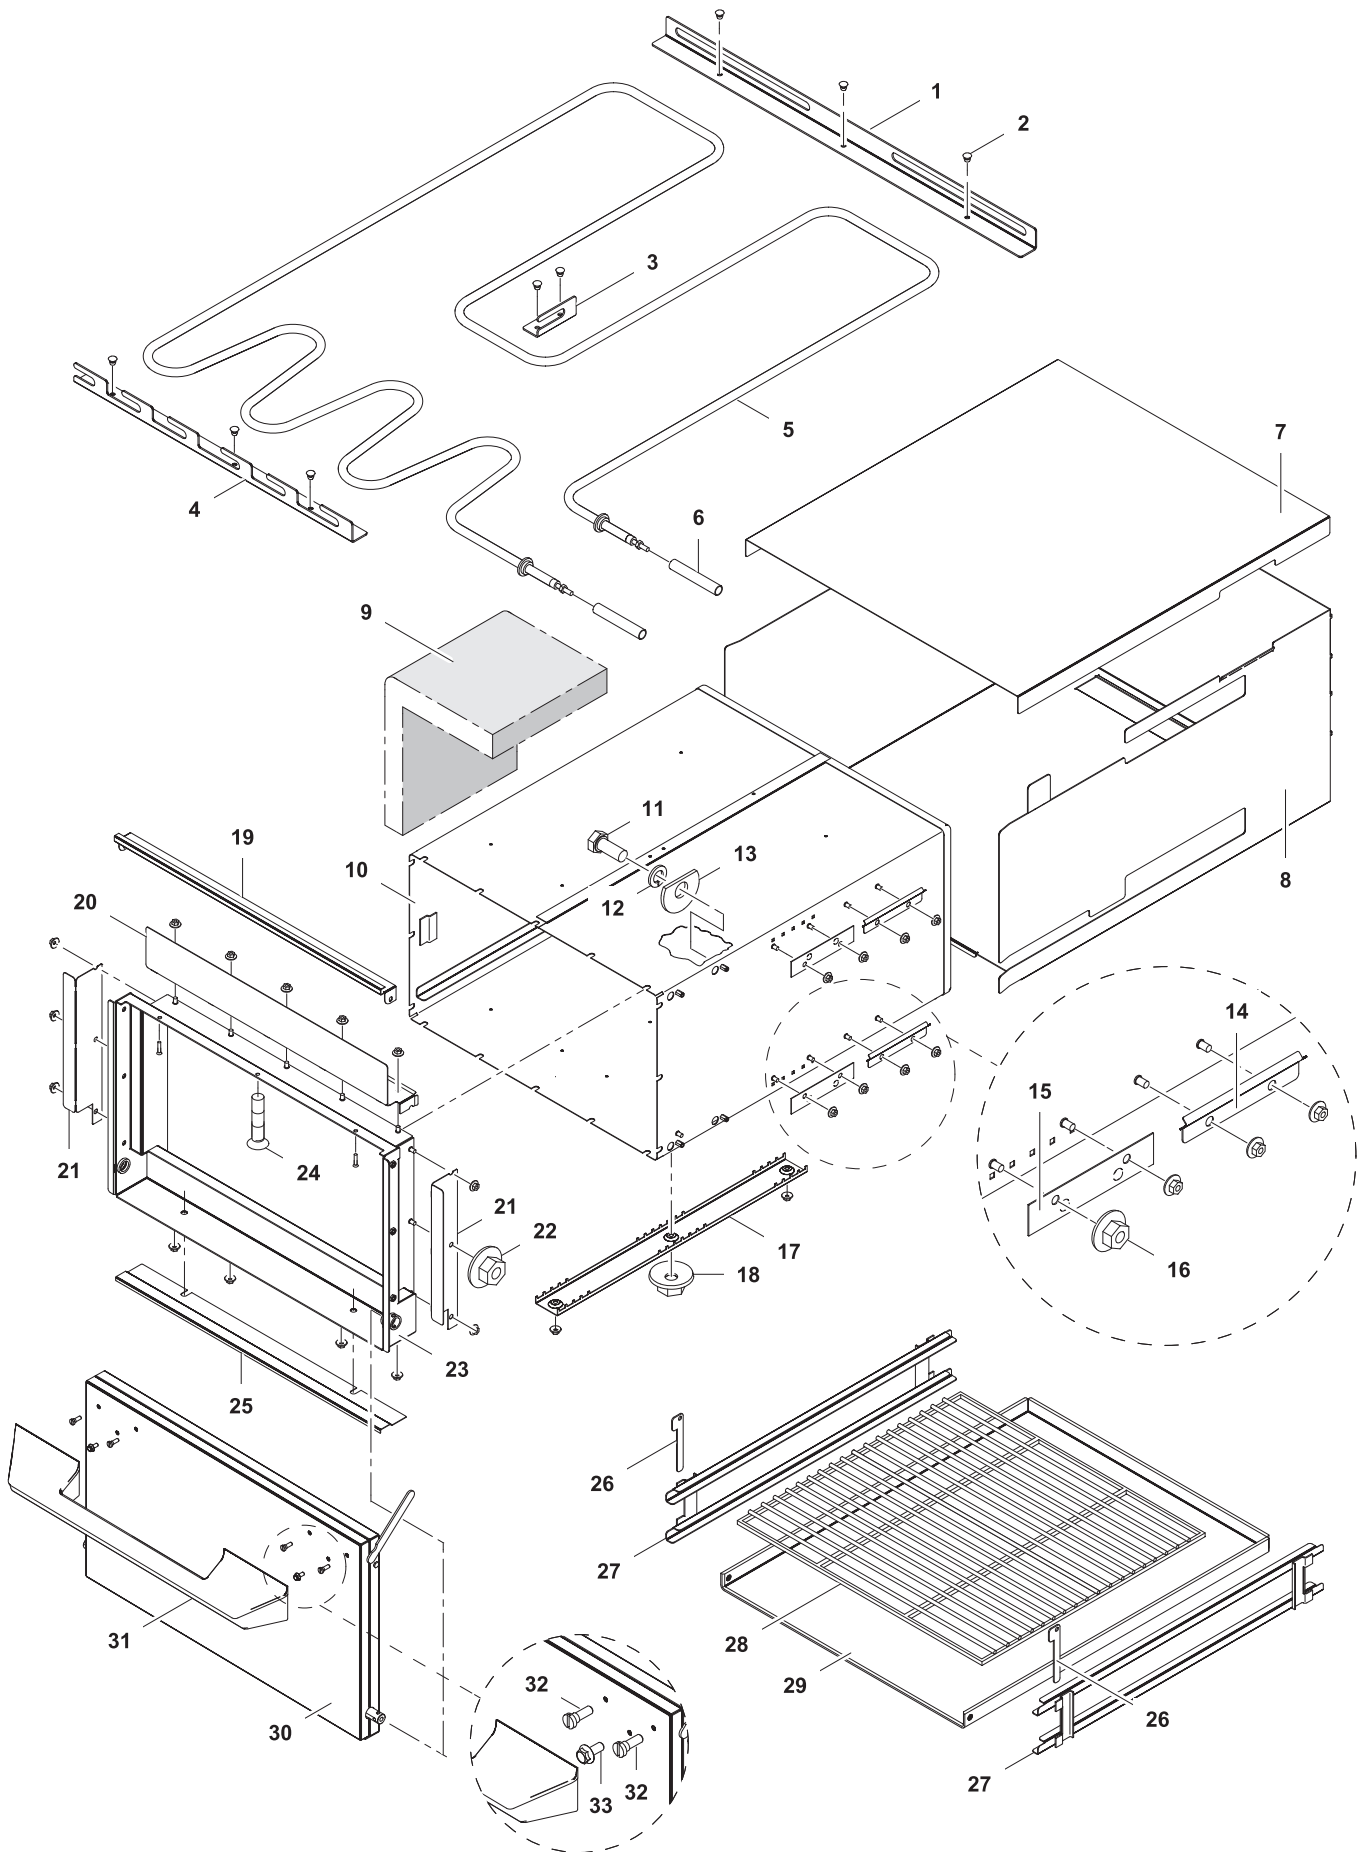

1	Alias	Code	Bezeichnung	Description	Ref.	Valid from Serial N°
1	72.6609	OT2542	Halter Heizung hinten	Heating element support backside		
2	1 701 1102	OG6411	Niete 4x7.3	Rivet 4x7.3		
3	72.6610	OT2543	Halter Heizung mittig	Heating element support middle		
4	72.6613	OT2544	Halter heizung vorn	Heating element support frontside		
5	72.5054.03	OK1360	Heizung 2.5kW 400V	Heating element 2.5kW 400V		
	72.5054.07	OG4076	Heizung 2.5kW 208V	Heating element 2.5kW 208V	for USA	
6	1 115 1281	OK4567	Isolierschlauch Ø14	Insulation tube Ø14		
7	82.1157.03	*	Deckel Ofenverkleidung D800	Lid oven cover D800	D800	
	82.1157.01	*	Deckel Ofenverkleidung D850	Lid oven cover D850	D850	
	82.1157.02	*	Deckel Ofenverkleidung D900	Lid oven cover D900	D900	
8	82.1156.03	*	Unterteil Ofenverkleidung 1S/D800	Bottom oven cover 1S/D800	1-side/D800	
	82.1156.01	*	Unterteil Ofenverkleidung 1S/D850	Bottom oven cover 1S/D850	1-side/D850	
	82.1156.02	*	Unterteil Ofenverkleidung 1S/D900	Bottom oven cover 1S/D900	1-side/D900	
	82.1160.03	*	Unterteil Ofenverkleidung 2S/D800	Bottom oven cover 2S/D800	2-sides/D800	
	82.1160.02	*	Unterteil Ofenverkleidung 2S/D900	Bottom oven cover 2S/D900	2-sides/D900	
9	72.0807	OK4265	Isolation	Insulation		
10	72.9794	*	Mantel Elektrobackofen	Mantle electric oven		
11	1 701 2509	OK4598	Sechskantschraube M5x12	Hex bolt M5x12		
12	1 701 5048	OH9734	Federring M5	Spring washer M5		
13	719 040166	OG3052	Heizkörperscheibe	Disc		
14	82.2520	OG7223	STB Halter	Safety thermostat support		
	83.9545	OG8215	STB Halter UL	Safety thermostat support UL	for USA	
15	719 040247	OK8882	Fühlerhalter	Sensor support		
16	712 044120.06	OG3997	Keps-Mutter M6	Keps nut M6		
17	72.0744	OK4263	Isolationsbefestigung	Insulation fixation		
18	712 044120.06	OG3997	Keps-Mutter M6	Keps nut M6		
19	83.3048	*	Abdeckprofil oben	Cover profile		
20	82.2309	*	Klemmblech oben	Clamp sheet top		
21	72.9822.02	*	Klemmblech links/rechts	Clamp sheet left/right		
22	712 044120.06	OG3997	Keps-Mutter M6	Keps nut M6		
23	83.3044	*	Frontrahmen Backofen	Frontal frame oven		
24	GR40 186.1	OG3575	Flachkopfschraube M6x15	Flat head screw M6x15		
25	83.3047	*	Abdeckprofil unten	Cover profile bottom		
26	719 040244	OK5604	Arretierung Rostführung	Locking for grill rail		
27	62.6197	OG6435	Rostführung Backofen 2/IGN	Grill rail 2/IGN		
28	1 110 1300	OK6412	Grillrost 2/IGN	Grill 2/IGN		
29	719 830045	OK8889	Einlegeplatte	Bottom plate		
	83.2367	OG8213	Einlegeplatte 1-S	Bottom plate 1-S	for USA	
	83.9292	OG8214	Einlegeplatte 2-S 900	Bottom plate 2-S 900	for USA	
30	83.3450	OG6666	Backofentür komplett	Oven door complete		
31	82.6500	OG7224	Handgriff Backofen	Oven handle		
32	82.7352	093923	Schraube M5x12	Screw M5x12		
33	82.7567		Sicherungsschraube M5x16	Locking screw M5x16		

* Components on demand
* Teile auf Anfrage