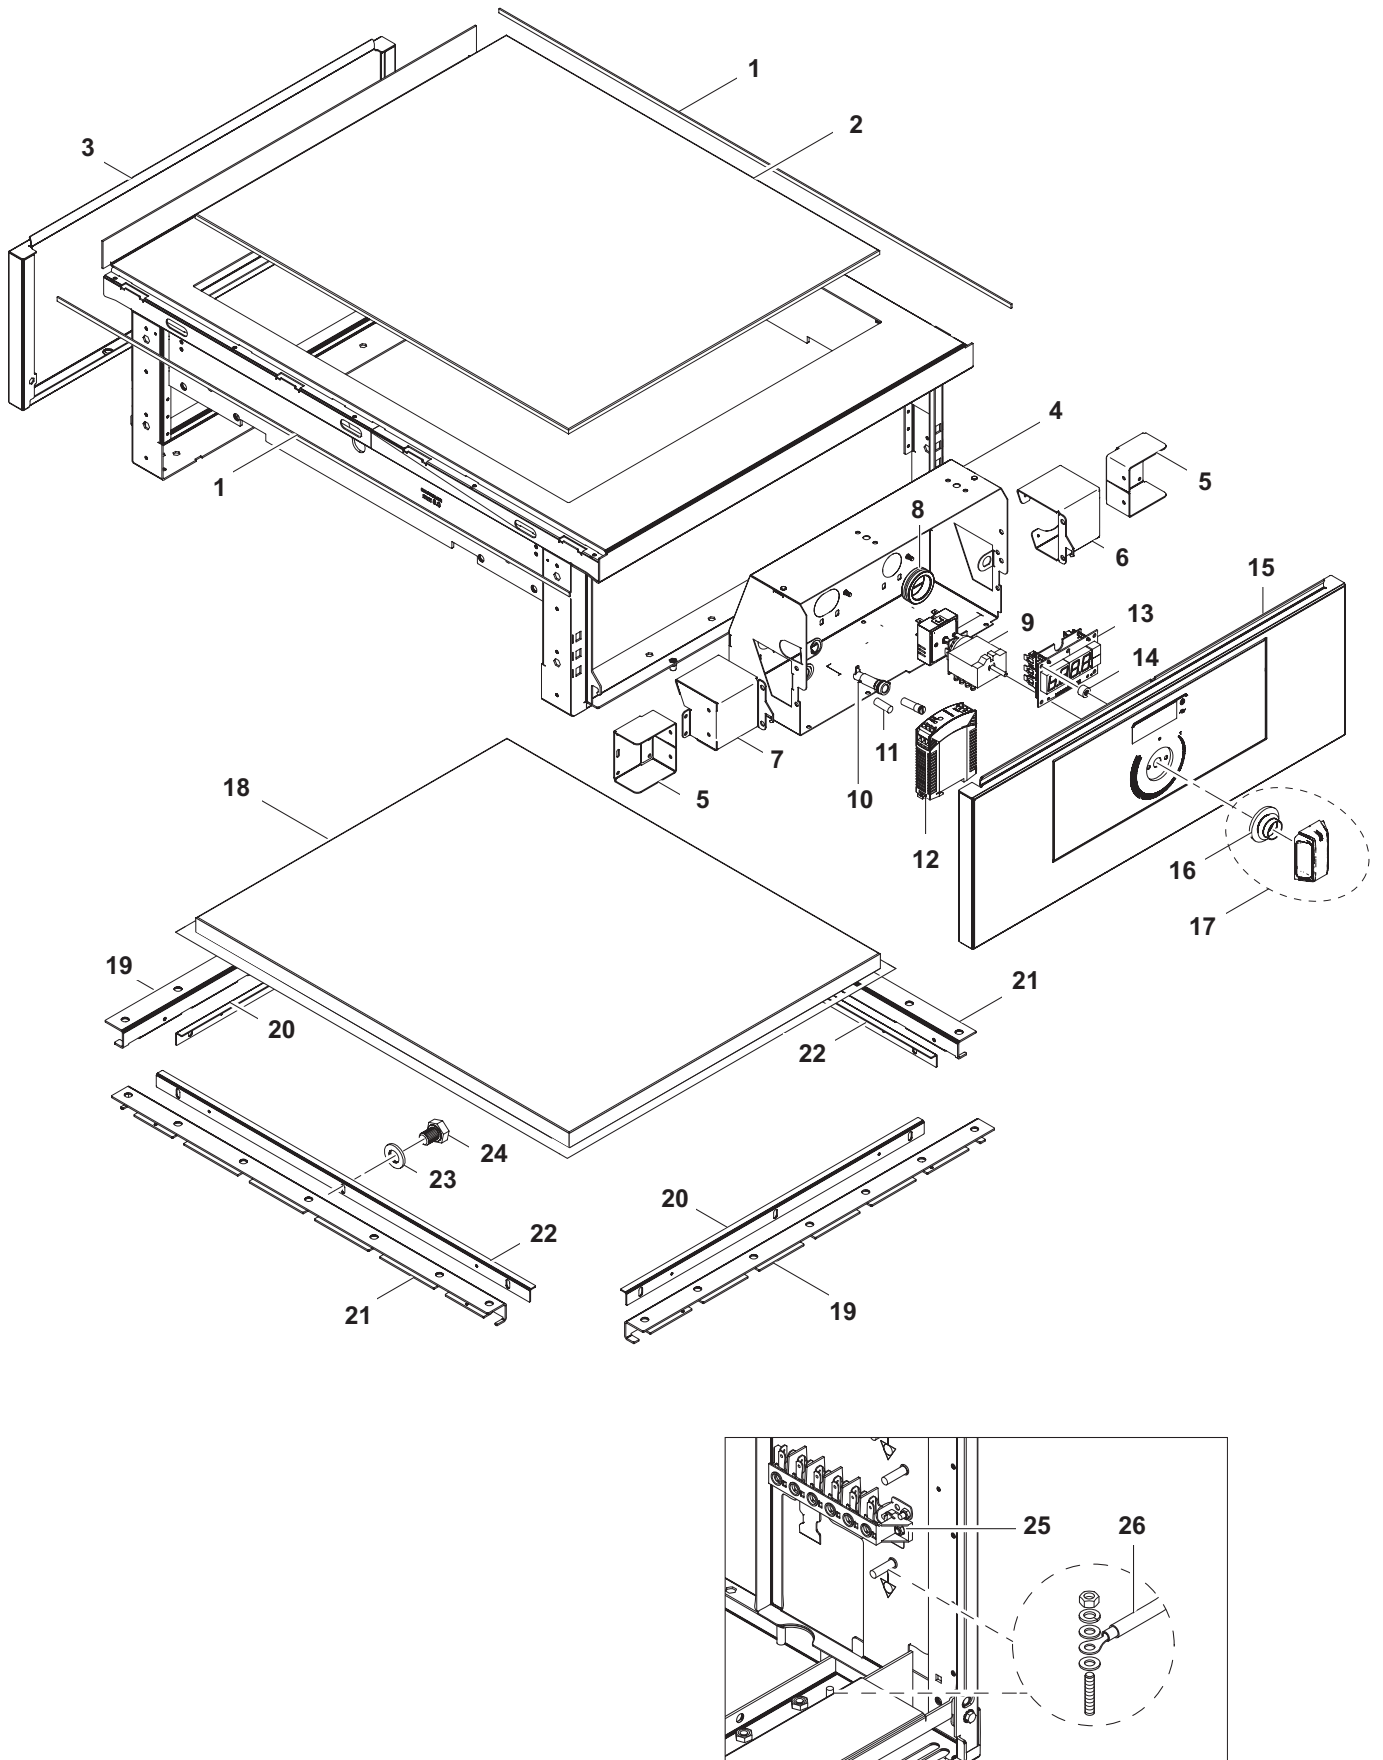

1	Alias	Code	Bezeichnung	Description	Ref.	Valid from Serial N°
1	82.7464	0C2496	Dichtband (Schaumstoff-Silikon, mlebend)	Sealing strip	all types	
2	82.7074	0G7238	Glaswärmepatte 800x600	Glas plate 800x600	W=1000	
	82.7073	0G7237	Glaswärmepatte 500x600	Glas plate 500x600	W=600	
	1 201 1444	0K5103	Silikonplättchen	Silicon plate	all types	
	1 201 1792		Novasil Kleber	Glue Novasil	all types	
3	82.1000.07	0G7445	Blende Top 1000	Back panel 1000	W=1000	
	82.1000.03	0G7446	Blende Top 600	Back panel 600	W=600	
4	82.3024	0G7447	Elektrobox 800+	Electrical compartment 800+	W=1000	
	82.3010	0G7303	Elektrobox 400+	Electrical compartment 400+	W=600	
5	82.3004.01	0G7448	Halterung Ventilationsbox L100	Halterung Ventilation box L100	W=1000	
	82.3004.05	0G7449	Halterung Ventilationsbox L50	Halterung Ventilation box L50	W=600	
6	82.3002	0G7450	Standard Ventilationsbox rechts	Standard Ventilation box right	all types	
7	82.3001		Standard Ventilationsbox links	Standard Ventilation box left	all types	
8	712 044961.17	0KT854	Kabeltülle Ø25/Ø31/Ø35x10	Cable: sleeve Ø25/Ø31/Ø35x10	all types	
9	82.9118	0G7452	Schalter off-lin3/4 + Leist + 10k Potentiometer	Switch off-lin3/4 +level+ 10k Potentiometer	D800/900	
	72.4082	0G2401	Schalter	Switch	D850	
10	82.7093	056582	Sicherungshalter	Fuse holder	D800/900	
11	712 344362.01	0G5814	Sicherung 5x20 1A	Fuse 5x20 1A	D800/900	
12	82.9030	0G6075	DC Power Supply 12VDC	DC Power Supply 12VDC	D800/900	
13	82.9115.03	0G6304	Eurotas Display Infrarot	Eurotas Display Infrarot	D800/900	
	72.5938.04	0K1362	Anzeigelampe grün Ø10mm	Indicator light green Ø10mm	D850	
	72.5938.08	0K1364	Einsteckfassung grün/gelb Ø10mm	Lamp holder, green/yellow, Ø10mm	D850	
14	76.3011.01	0G3093	Distanzhalter 8mm	Spacer 8mm	D800/900	
15	82.1027.121		Bedienblende 1000	Control panel 1000	a e	
	82.1049.92		Bedienblende INOX 1000	Control panel INOX 1000	c	
	82.1027.123		Bedienblende 600	Control panel 600	b f	
	82.1049.97		Bedienblende INOX 600	Control panel INOX 600	d	
16	82.7009	0G6247	Dichtung Drehgriff	Sealing for handle	all types	
	82.7628	0G8603	Dichtung Drehgriff	Sealing for handle	Colored M2M	
17	82.6637.02	0G7694	Drehgriff Kpl.	Handle complete kit	all types	
	82.6638.02	0G8621	Drehgriff Kpl.	Handle complete kit	Colored M2M	
18	73.0057	0G7453	Wanne 600x800	Plate 600x800	W=1000	
	73.0056	0T2575	Wanne 500x600	Plate 500x600	W=600	
19	82.0732.01	0G7454	Aufhängung Wanne	Support	W=1000	
	82.0732.03	0G7455	Aufhängung Wanne	Support	W=600	
20	82.0733.03	0G7456	Träger verstellbar	Support	W=1000	
	82.0733.01	0G7457	Träger verstellbar	Support	W=600	
21	82.0732.02	0G7458	Aufhängung Wanne	Support	all types	
22	82.0733.02	0G7459	Träger verstellbar	Support	all types	
23	1 701 3535	0G3588	U-Scheibe ø5.3 x Ø10 x 1	Washer ø5.3 x Ø10 x 1	all types	
24	1 701 2623	0T1776	Schraube 6kt M5 x 6	Hex bolt M5 x 6	all types	
25	82.9065	0G6668	Klemme FV122 V/V	Terminal FV122 V/V	all types	
	82.9101	0G7023	Kabel: Klemme FV122 V/V Erdungsbolzen	Cable: terminal FV122 V/V ground bolt	all types	
26	82.9103	0G6424	Kabel: Haupterdtraht L400 6mm²	Cable: Main earthing L400 6mm²	all types	
	82.9238	0G7667	Kabel Warming Plate	Cabling warming plate	D800/900	
	82.9239	0G7460	Kabel Warming Plate XD	Cabling warming plate D850	D850	
	82.9100	0G7171	Kabel Poti(EGO)-Display straight L200	Cable: Potentiometer - Display L200	D800/900	
	82.9011	0G7365	Kabel Trafo-Display-Ventilator	Cable: Transformer - Display - Ventilator	D800/900	
	82.9110		Kabel: Trafo - Display	Cable: Transformer - Display	D800/900	5361...
	82.9241		Kabel: Display - Ventilator	Cable: Display - Ventilator	D800/900	5361...