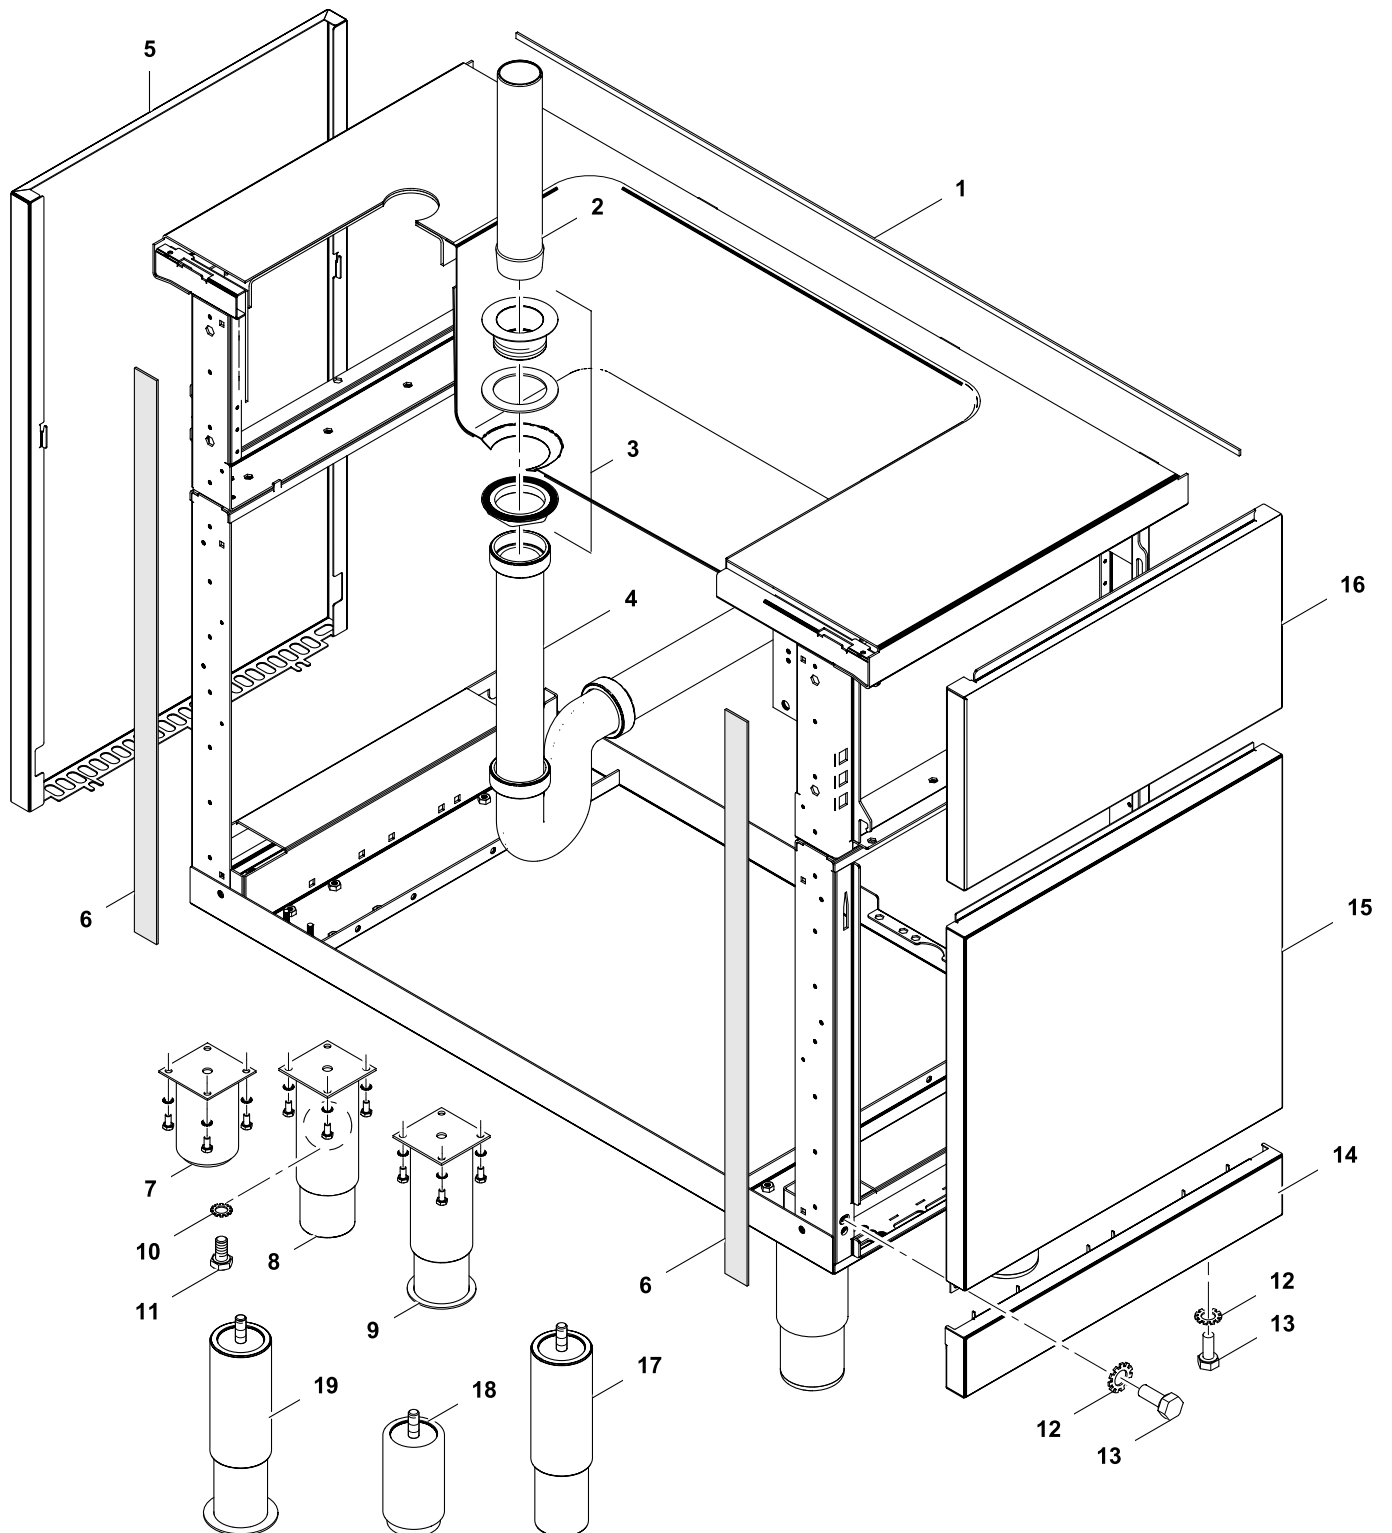

1	Alias	Code	Bezeichnung	Description	Ref.	Valid from Serial N°
1	82.7464	0C2496	Dichtband (Schaumstoff-Silikon, mlebend)	Sealing strip	all types	
2	82.7484	0C9489	Überlauf	Overflow pipe	all types	
3	82.7481	069654	Abfluss	Drain	all types	
4	82.7483	0C9488	Siphon mit flexiblem Abfluss	Siphon with flexible drain pipe	all types	
5	82.1102.03	0G7284	Rückwand 400x700 ohne Aufkantung	Back panel 400x700 without C-board	all H700/ no CB	
	82.1102.23	0G7468	Rückwand 400x800 ohne Aufkantung	Back panel 400x800 without C-board	all H800/ no CB	
6	82.7467	0C7307	Dichtung 5mm	Sealing sides 5mm	all types	5101...
7	86.2385	0G6140	Stellfuß 2" 100mm	Adjustable feet 2" 100mm	all H800	
8	86.0001	0G5391	Stellfuß 2" 145-252mm rund	Adjustable feet 2" 145-252mm, round	all H700	
9	83.3728	0G6886	Stellfuß 2" Marine 145-252mm	Adjustable feet 2" Marine 145-252mm	Marine	
10	1 701 5051	0G6753	Fächerscheibe M6	Fan washer M6	all types	
11	1 701 2600	0KT919	Sechskantschraube M6x12	Hex bolt M6x12	all types	
12	1 701 7002	0G2923	Fächerscheibe M5	Fan washer M5	all types	
13	1 701 2579	0G4020	Sechskantschraube M5x16	Hex bolt M5x16	all types	
14	82.1140.04	0G7122	Anschlussdeckel H66/B400	Bottom Panel H66/B400	all H700	
	82.1140.24	0G7469	Anschlussdeckel H166/B400	Bottom Panel H166/B400	all H800	
15	82.1031.04	*	Blende Unterbau	Base panel	all types	
16	82.1000.01	*	Blende Top	Top panel	all types	
17	82.0350.01		Fuss M10 200mm	Foot M10 200mm	all H700	7141...
18	82.0350.02		Fuss M10 100mm	Foot M10 100mm	all H800	7141...
19	82.0350.03		Fuss M10 200mm Marine	Foot M10 200mm Marine	Marine	7141...

* Components on demand
* Teile auf Anfrage