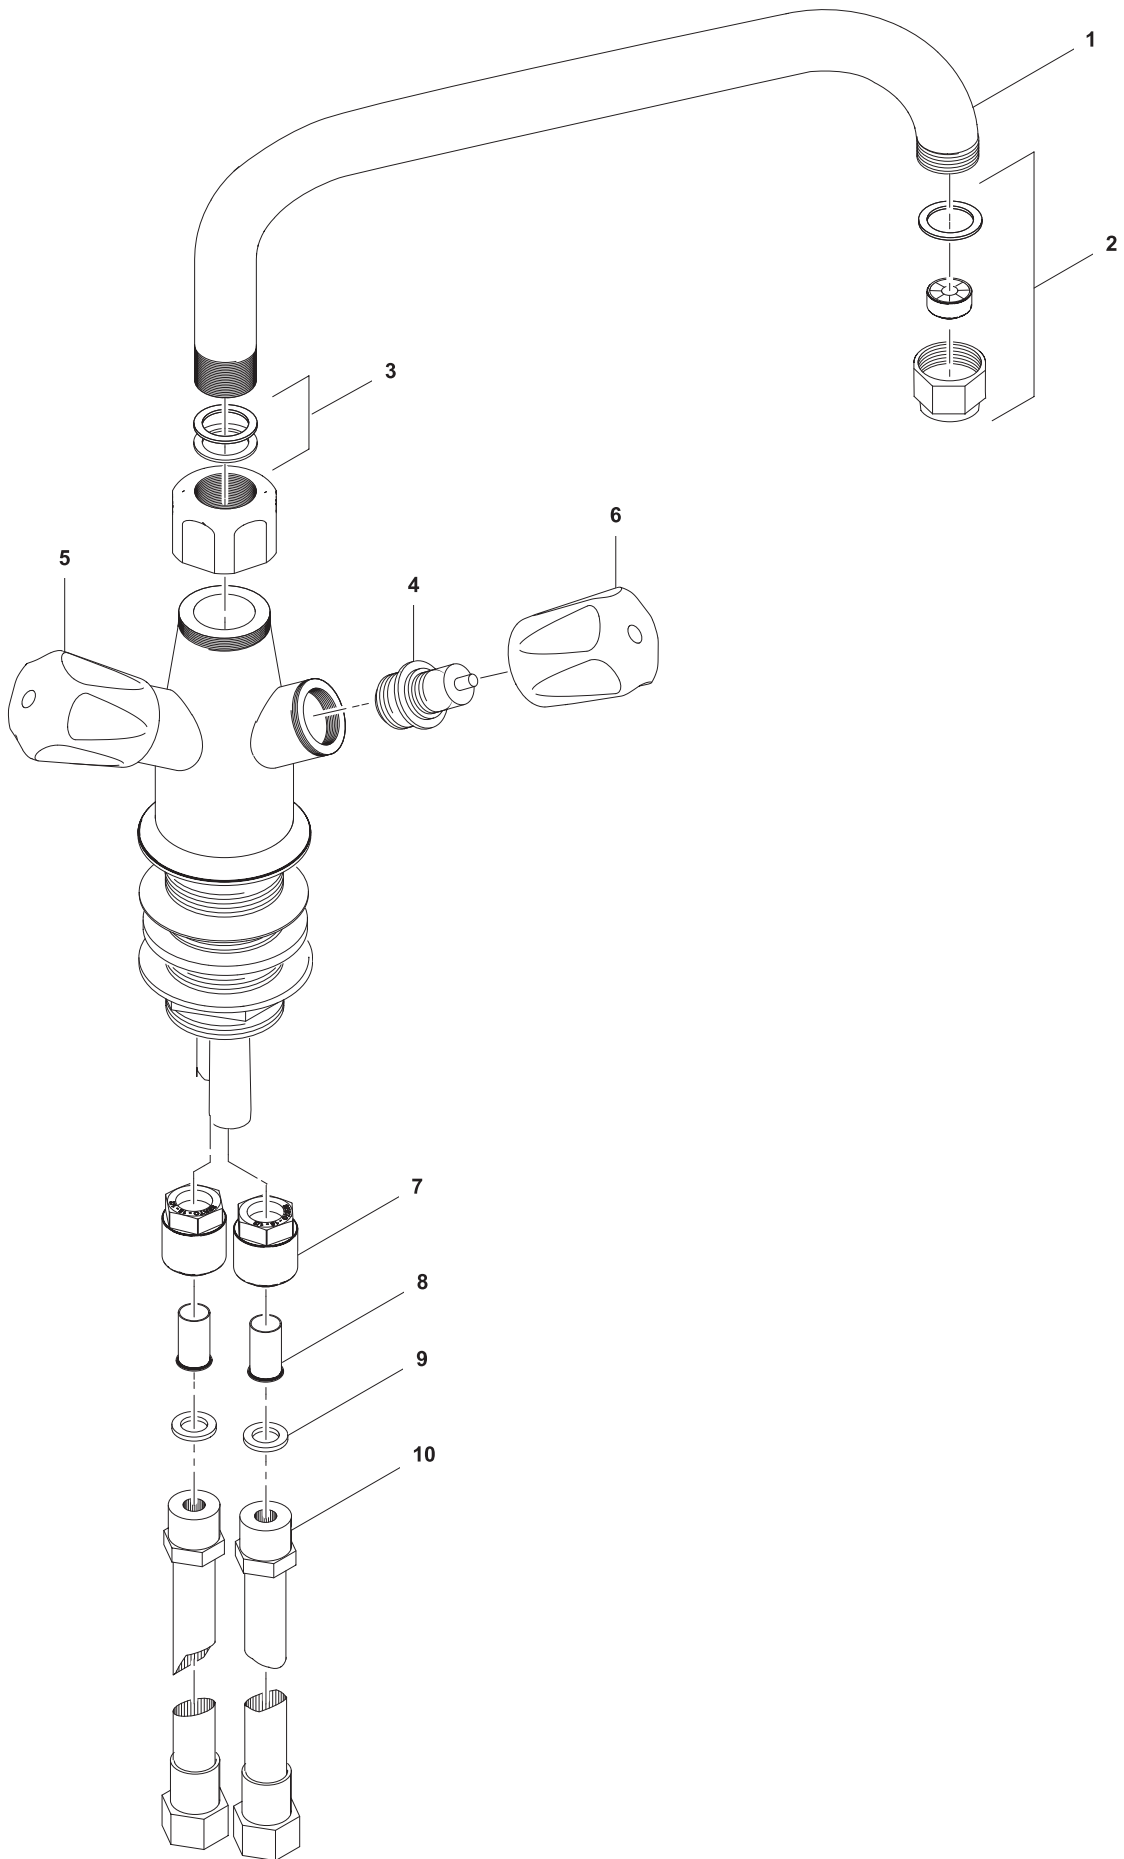

THERMALINE 80/85/90

DE SPÜLBECKEN
EN SINK UNITS

PNC	Factory Model	Ref.	Description
588213	MAZAGAD300	a	SINK UNIT, 400X800X700H
588214	MAZAGBD300	a	SINK UNIT, C-BOARD, 400X800X700H
588299	MAZAHAD300	b	SINK UNIT, 400X800X800H
588300	MAZAHBD300	b	SINK UNIT, C-BOARD, 400X800X800H
588635	MBZAGBD300	c	SINK UNIT, C-BOARD, 400X850X700H
589308	MCZAGAD300	d	SINK UNIT, 400X900X700H
589309	MCZAGBD300	d	SINK UNIT, C-BOARD, 400X900X700H
589465	MCZAHAD300	e	SINK UNIT, 400X900X800H
589466	MCZAHBD300	e	SINK UNIT, C-BOARD, 400X900X800H

Page	Index	Last Updates	Page	Position
2	Full appliance	12/2015	all	
4	Mixer tap	01/2017	2/3	
		04/2017	2	
		02/2018	5	
		11/2018	5	2

Valid from Ser. № 3101....

2	Alias	Code	Bezeichnung	Description	Ref.	Valid from Serial N°
	1 105 1257	OG2974	Kit Mischbatterie Klarco (Pos. 1-6)	Kit Mixer tap Klarco (pos. 1-6)	all types	
	87.7040	OG8277	Mischbatterie T&S USA	Mixer tap T&S USA	for USA	
1	62.6223.07	OS0959	Schwenkauslauf 3/4", 300x450mm	Swivel spout 3/4", 300x450mm	all types	
2	1 105 1265	OG5273	Tropfschutz	Drip stop	all types	
3	62.6223.02	OL0736	Dichtungsringe	Sealing rings	all types	
4	62.6223.03	OL0450	Ventileinsatz	Valve insert	all types	
5	62.6223.04	OL1041	Griff Heißwasser	Knob hot water	all types	
6	62.6223.05	OL1040	Griff Kaltwasser	Knob cold water	all types	
7	1 101 2075	OKX119	Anschluss G1/2"	Connection G1/2"	all types	
8	1 101 3797	OKE129	Stützhülse Ø15	Sleeve Ø15	all types	
9	712 044481.21	OG3610	Dichtung Ø18/11	Sealing Ø18/11	all types	
10	712 344893.02	OK5363	Panzerschlauch L1100 G1/2" / R1/2"	Armored hose L1100 G1/2" / R1/2"	all types	
	82.6628	OG7139	Mischbatterie mit Hebel Klarco	Mixer tap with lever Klarco		
	1 201 1813	OG3817	Kleber LOCTITE 577	Glue LOCTITE 577	all types	