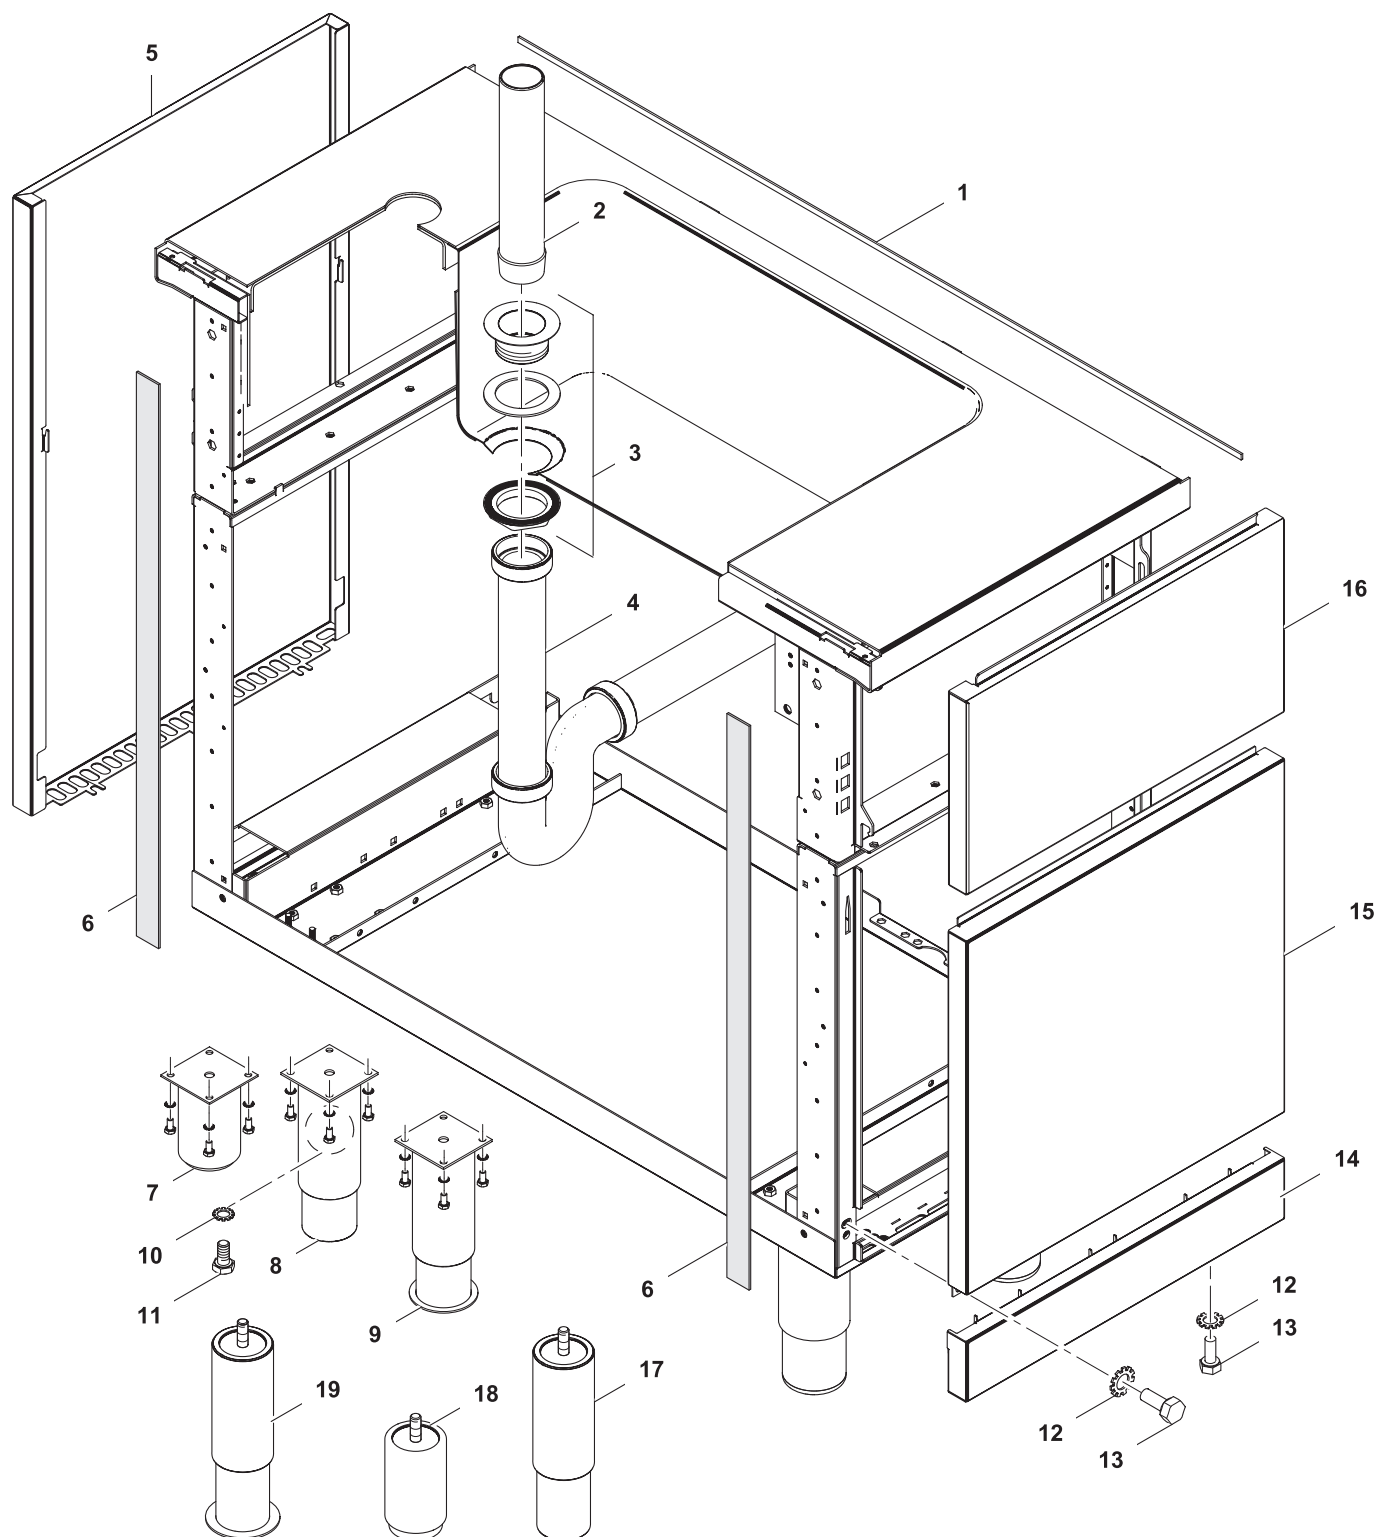

THERMALINE 80/85/90

DE SPÜLBECKEN
EN SINK UNITS

PNC	Factory Model	Ref.	Description
588213	MAZAGAD300	a	SINK UNIT, 400X800X700H
588214	MAZAGBD300	a	SINK UNIT, C-BOARD, 400X800X700H
588299	MAZAHAD300	b	SINK UNIT, 400X800X800H
588300	MAZAHBD300	b	SINK UNIT, C-BOARD, 400X800X800H
588635	MBZAGBD300	c	SINK UNIT, C-BOARD, 400X850X700H
589308	MCZAGAD300	d	SINK UNIT, 400X900X700H
589309	MCZAGBD300	d	SINK UNIT, C-BOARD, 400X900X700H
589465	MCZAHAD300	e	SINK UNIT, 400X900X800H
589466	MCZAHBD300	e	SINK UNIT, C-BOARD, 400X900X800H

Page	Index	Last Updates	Page	Position
2	Full appliance	12/2015	all	
4	Mixer tap	01/2017	2/3	
		04/2017	2	
		02/2018	5	
		11/2018	5	2

Valid from Ser. № 3101....

2	Alias	Code	Bezeichnung	Description	Ref.	Valid from Serial N°
	1 105 1257	OG2974	Kit Mischbatterie Klarco (Pos. 1-6)	Kit Mixer tap Klarco (pos. 1-6)	all types	
	87.7040	OG8277	Mischbatterie T&S USA	Mixer tap T&S USA	for USA	
1	62.6223.07	OS0959	Schwenkauslauf 3/4", 300x450mm	Swivel spout 3/4", 300x450mm	all types	
2	1 105 1265	OG5273	Tropfschutz	Drip stop	all types	
3	62.6223.02	OL0736	Dichtungsringe	Sealing rings	all types	
4	62.6223.03	OL0450	Ventileinsatz	Valve insert	all types	
5	62.6223.04	OL1041	Griff Heißwasser	Knob hot water	all types	
6	62.6223.05	OL1040	Griff Kaltwasser	Knob cold water	all types	
7	1 101 2075	OKX119	Anschluss G1/2"	Connection G1/2"	all types	
8	1 101 3797	OKE129	Stützhülse Ø15	Sleeve Ø15	all types	
9	712 044481.21	OG3610	Dichtung Ø18/11	Sealing Ø18/11	all types	
10	712 344893.02	OK5363	Panzerschlauch L1100 G1/2" / R1/2"	Armored hose L1100 G1/2" / R1/2"	all types	
	82.6628	OG7139	Mischbatterie mit Hebel Klarco	Mixer tap with lever Klarco		
	1 201 1813	OG3817	Kleber LOCTITE 577	Glue LOCTITE 577	all types	