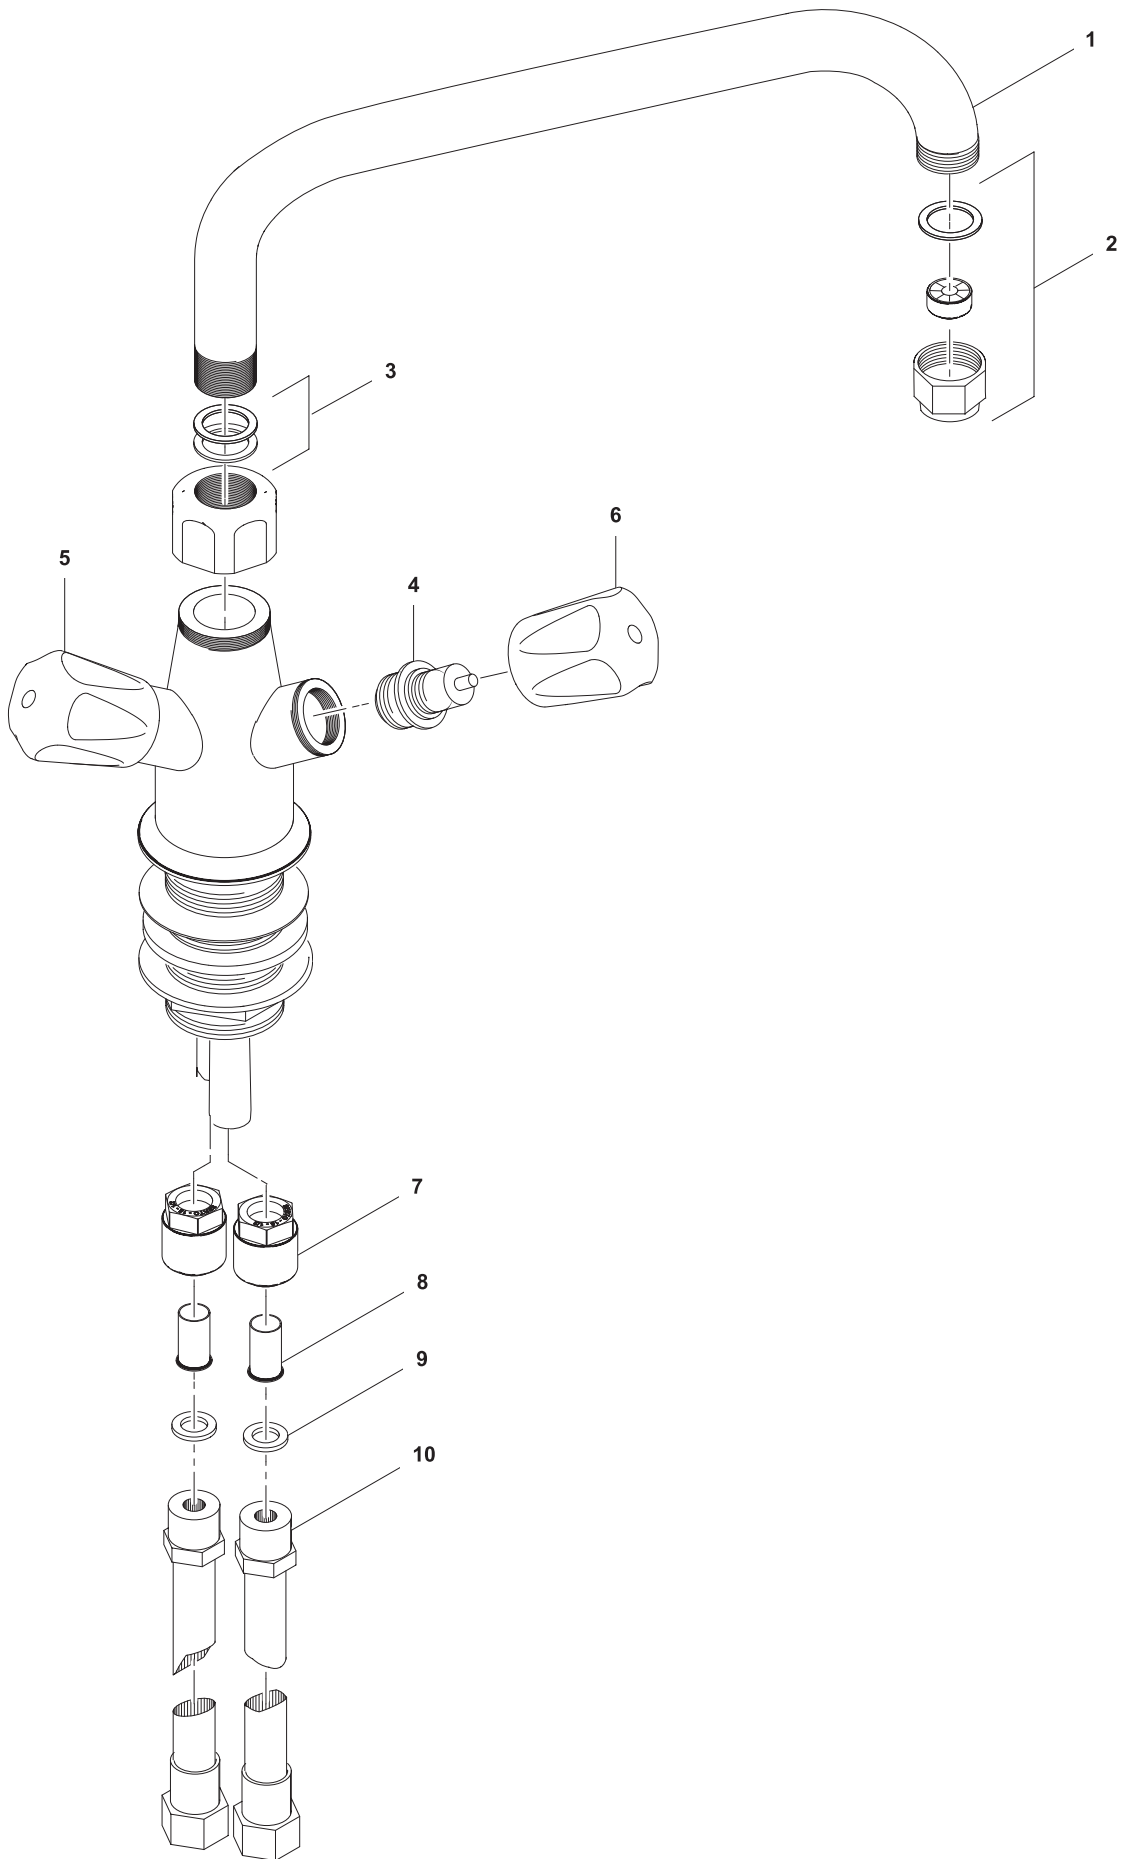

THERMALINE 80/85/90

DE SPÜLBECKEN
EN SINK UNITS

PNC	Factory Model	Ref.	Description
588213	MAZAGAD300	a	SINK UNIT, 400X800X700H
588214	MAZAGBD300	a	SINK UNIT, C-BOARD, 400X800X700H
588299	MAZAHAD300	b	SINK UNIT, 400X800X800H
588300	MAZAHBD300	b	SINK UNIT, C-BOARD, 400X800X800H
588635	MBZAGBD300	c	SINK UNIT, C-BOARD, 400X850X700H
589308	MCZAGAD300	d	SINK UNIT, 400X900X700H
589309	MCZAGBD300	d	SINK UNIT, C-BOARD, 400X900X700H
589465	MCZAHAD300	e	SINK UNIT, 400X900X800H
589466	MCZAHBD300	e	SINK UNIT, C-BOARD, 400X900X800H

Page	Index	Last Updates	Page	Position
2	Full appliance	12/2015	all	
4	Mixer tap	01/2017	2/3	
		04/2017	2	
		02/2018	5	
		11/2018	5	2
		11/2019	5	10

Valid from Ser. № 3101....

2	Alias	Code	Bezeichnung	Description	Ref.	Valid from Serial N°
	1 105 1257	OG2974	Kit Mischbatterie Klarco (Pos. 1-6)	Kit Mixer tap Klarco (pos. 1-6)	all types	
	87.7040	OG8277	Mischbatterie T&S USA	Mixer tap T&S USA	for USA	
1	62.6223.07	OS0959	Schwenkauslauf 3/4", 300x450mm	Swivel spout 3/4", 300x450mm	all types	
2	1 105 1265	OG5273	Tropfschutz	Drip stop	all types	
3	62.6223.02	OL0736	Dichtungsringe	Sealing rings	all types	
4	62.6223.03	OL0450	Ventileinsatz	Valve insert	all types	
5	62.6223.04	OL1041	Griff Heißwasser	Knob hot water	all types	
6	62.6223.05	OL1040	Griff Kaltwasser	Knob cold water	all types	
7	1 101 2075	OKX119	Anschluss G1/2"	Connection G1/2"	all types	
8	1 101 3797	OKE129	Stützhülse Ø15	Sleeve Ø15	all types	
9	712 044481.21	OG3610	Dichtung Ø18/11	Sealing Ø18/11	all types	
10	712 344893.02	OK5363	Panzerschlauch L1100 G1/2" / R1/2"	Armored hose L1100 G1/2" / R1/2"	all types	until 9441...
	87.7188.02	OG8754	Panzerschlauch L1100 G1/2" - I/A	Armored hose L1100 G1/2" - I/A	all types	9451...
	82.6628	OG7139	Mischbatterie mit Hebel Klarco	Mixer tap with lever Klarco		
	1 201 1813	OG3817	Kleber LOCTITE 577	Glue LOCTITE 577	all types	