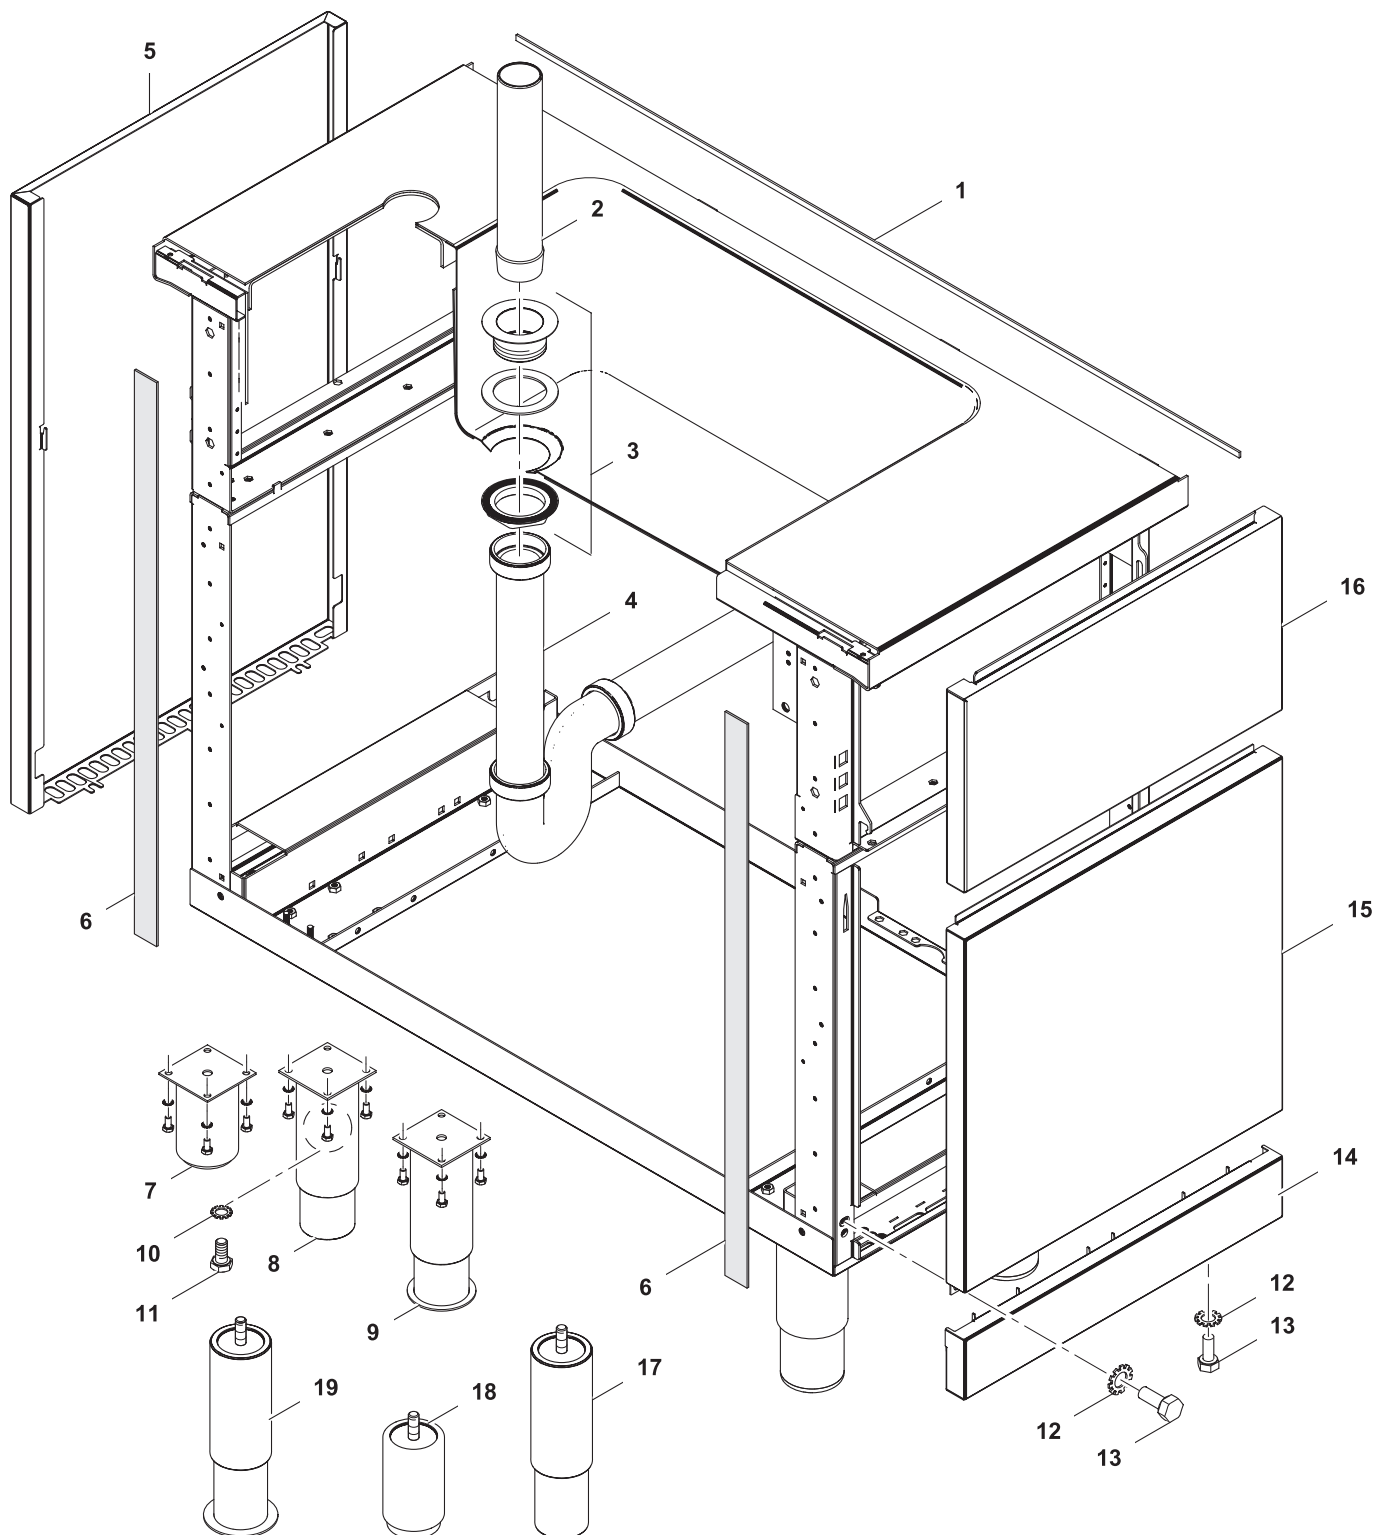

THERMALINE 80/85/90

DE SPÜLBECKEN
EN SINK UNITS

PNC	Factory Model	Ref.	Description
588213	MAZAGAD300	a	SINK UNIT, 400X800X700H
588214	MAZAGBD300	a	SINK UNIT, C-BOARD, 400X800X700H
588299	MAZAHAD300	b	SINK UNIT, 400X800X800H
588300	MAZAHBD300	b	SINK UNIT, C-BOARD, 400X800X800H
588635	MBZAGBD300	c	SINK UNIT, C-BOARD, 400X850X700H
589308	MCZAGAD300	d	SINK UNIT, 400X900X700H
589309	MCZAGBD300	d	SINK UNIT, C-BOARD, 400X900X700H
589465	MCZAHAD300	e	SINK UNIT, 400X900X800H
589466	MCZAHBD300	e	SINK UNIT, C-BOARD, 400X900X800H

Page	Index	Last Updates	Page	Position
2	Full appliance	12/2015	all	
4	Mixer tap	01/2017	2/3	
		04/2017	2	
		02/2018	5	
		11/2018	5	2
		11/2019	5	10

Valid from Ser. № 3101....

2	Alias	Code	Bezeichnung	Description	Ref.	Valid from Serial N°
	1 105 1257	OG2974	Kit Mischbatterie Klarco (Pos. 1-6)	Kit Mixer tap Klarco (pos. 1-6)	all types	
	87.7040	OG8277	Mischbatterie T&S USA	Mixer tap T&S USA	for USA	
1	62.6223.07	OS0959	Schwenkauslauf 3/4", 300x450mm	Swivel spout 3/4", 300x450mm	all types	
2	1 105 1265	OG5273	Tropfschutz	Drip stop	all types	
3	62.6223.02	OL0736	Dichtungsringe	Sealing rings	all types	
4	62.6223.03	OL0450	Ventileinsatz	Valve insert	all types	
5	62.6223.04	OL1041	Griff Heißwasser	Knob hot water	all types	
6	62.6223.05	OL1040	Griff Kaltwasser	Knob cold water	all types	
7	1 101 2075	OKX119	Anschluss G1/2"	Connection G1/2"	all types	
8	1 101 3797	OKE129	Stützhülse Ø15	Sleeve Ø15	all types	
9	712 044481.21	OG3610	Dichtung Ø18/11	Sealing Ø18/11	all types	
10	712 344893.02	OK5363	Panzerschlauch L1100 G1/2" / R1/2"	Armored hose L1100 G1/2" / R1/2"	all types	until 9441...
	87.7188.02	OG8754	Panzerschlauch L1100 G1/2" - I/A	Armored hose L1100 G1/2" - I/A	all types	9451...
	82.6628	OG7139	Mischbatterie mit Hebel Klarco	Mixer tap with lever Klarco		
	1 201 1813	OG3817	Kleber LOCTITE 577	Glue LOCTITE 577	all types	