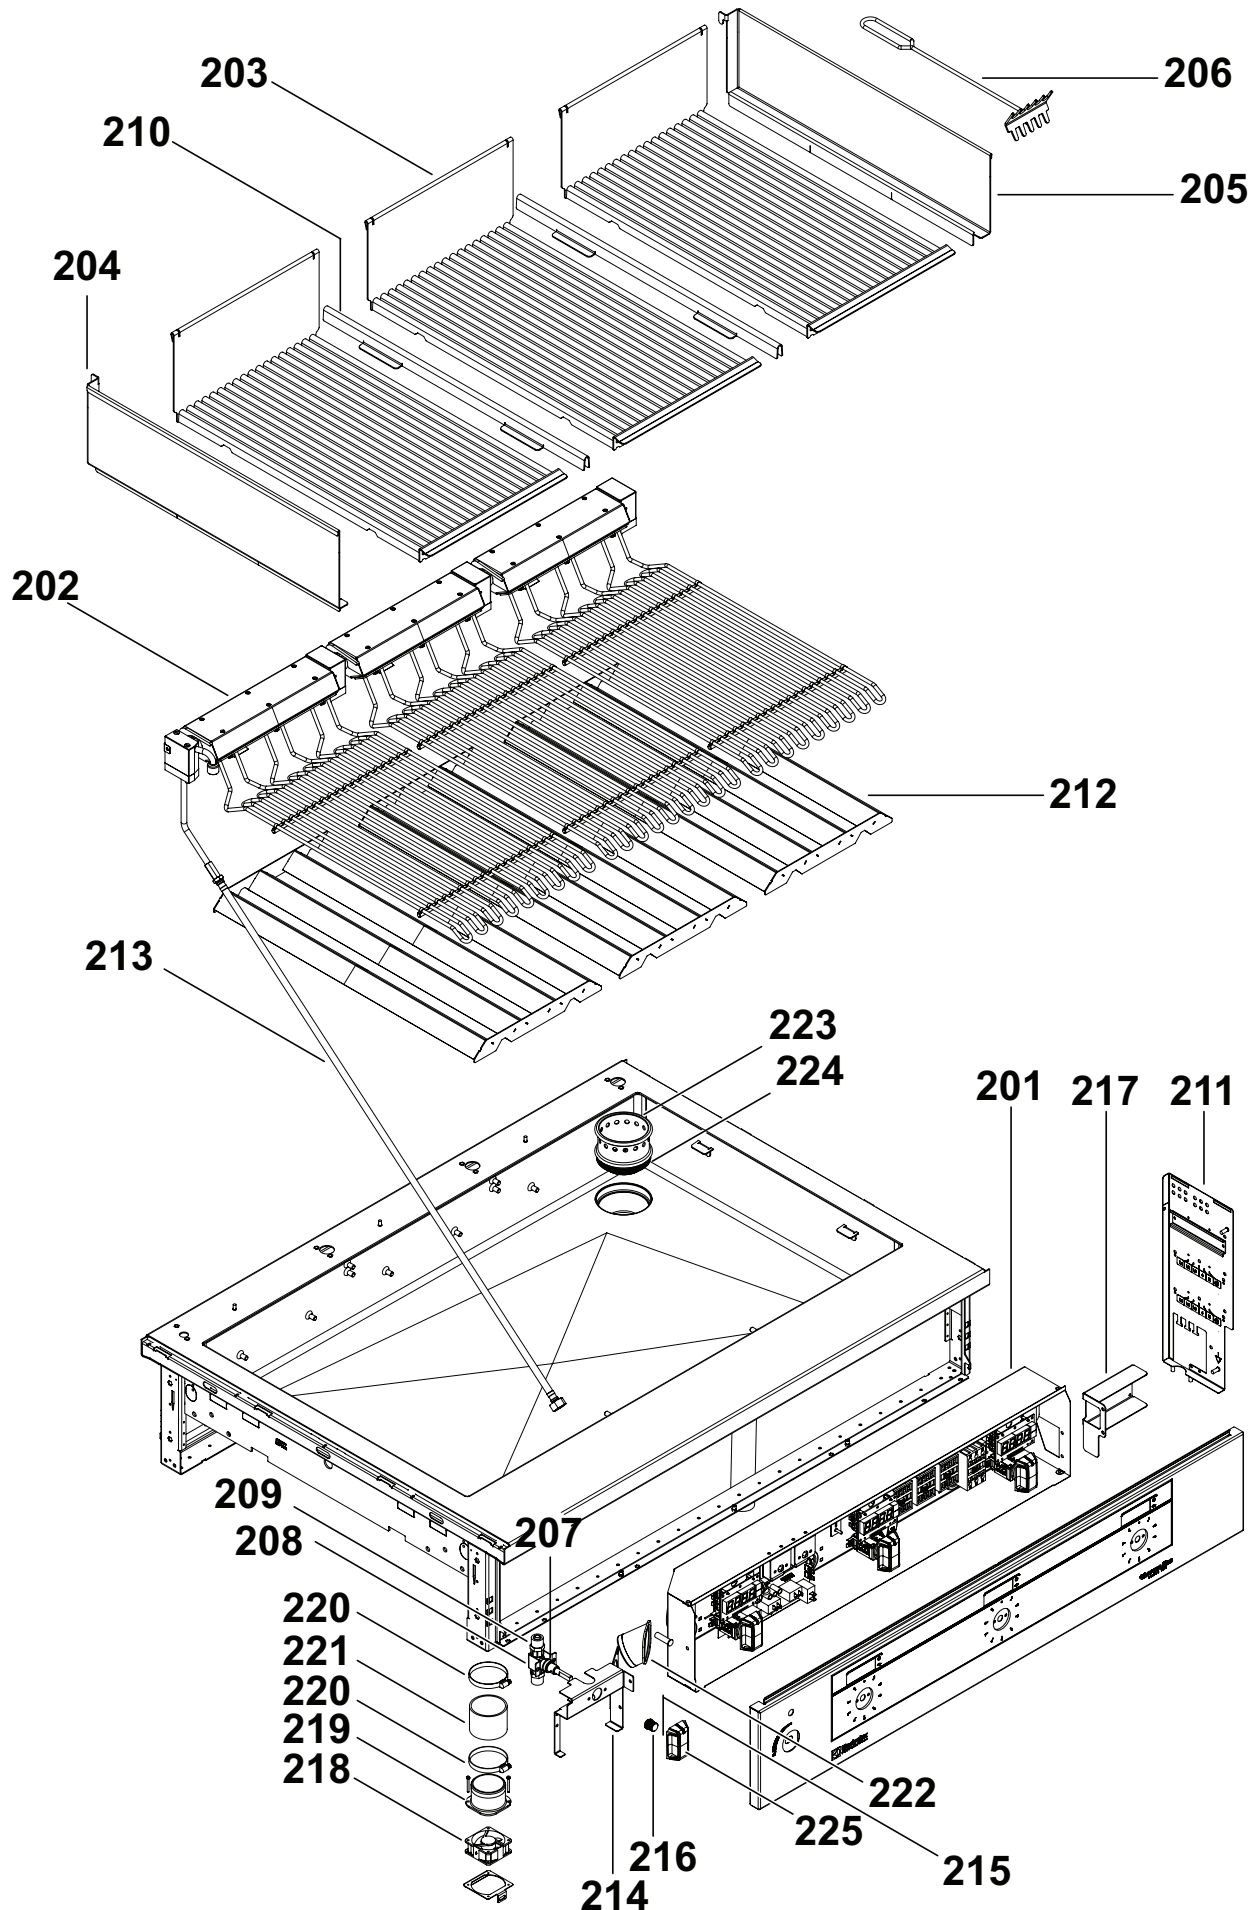

2	Alias	Code	Bezeichnung	Description	Ref.	Valid from Serial N°
201	82.3182.03	*	FME Chargrill 440/400V Marine 1200	FME HP Chargrill 440/400V Marine 1200	g	
201	82.3182.02	*	FME Chargrill 440/400V 800	FME HP Chargrill 440/400V Marine 800	c, d, f	
201	82.3182.01	*	FME Chargrill 440/400V 500	FME HP Chargrill 440/400V Marine 500	a, b, e	
202	82.3217.03	*	FMM Chargrill 1200	FMM HP Chargrill 1200	g	
202	82.3217.02	*	FMM Chargrill 800	FMM Chargrill 800	c, d, f	
202	82.3217.01	*	FMM Chargrill 500	FMM Chargrill 500	a, b, e	
203	82.3213	OG9053	Grillrost 900 Marine mit Spritzschutz	Grill grate 900 Marine with splash guard		
204	82.3215.01	OG9054	Spritzschutz links	Splash guard left		
205	82.3215.02	OG9055	Spritzschutz rechts	Splash guard right		
206	82.4759	OG9015	Kratzer	Scraper		
207	82.7065	OC8648	Wasserladeventil mit Schlauch	Water loading valve with hose		
208	82.4080	*	Befestigung Wassereinlassventil	Fixing water inlet valve		
209	1.116.1219	OG6843	Reduziernippel	Reducing nipple		
210	82.3212	OG9056	Grillrosthalterung	Grill grate holder	c, d, f, g	
211	82.3051.01	*	Hauptterminal Standart	Main Terminal Standart		
212	82.3216	OG9057	Strahlungsblech 900	Radiant sheet 900		
213	82.3198.02	OCA905	Panzerschlauch G1/2" x 400	Armoured hose G1/2" x 400		
214	82.4743.02	*	Halter Wassereinlassventil	Holder water inlet valve		
215	82.7628	OG8603	Dichtung Drehgriff RAL5011	Rotary handle seal RAL5011		
216	82.7633.03	OG6727	Anpassung Drehgriff 10mm RAL5011	Adapter twist grip 10mm RAL5011		
217	82.3008.17	*	Halterung Box spez. l=140 Rechts	Bracket Box spec. l=140 Right	g	
218	82.7159	OG6274	Ventilator 60x60x25	Fan 60x60x25		
219	82.7550.01	OG7868	Rohrstutzen	Pipe Socket		
220	1.201.2209	OG7664	Schlauchbride 50-70mm d66	Hose clamp 50-70mm d66		
221	83.9010	OG6701	Alu-Flex-Schlauch d60/66	Alu-Flex hose d60/66		
222	82.7550.02	*	Rohrstutzen 30°	Pipe sockets 30°		
223	82.3214.01	OCC036	Ueberlauf Wanne	Overflow tub		
224	82.3214.02	OCA818	Filter Wanne	Filter tub		
225	82.7624	OG8599	Drehgriff RAL 5011	Rotary Grip RAL 5011