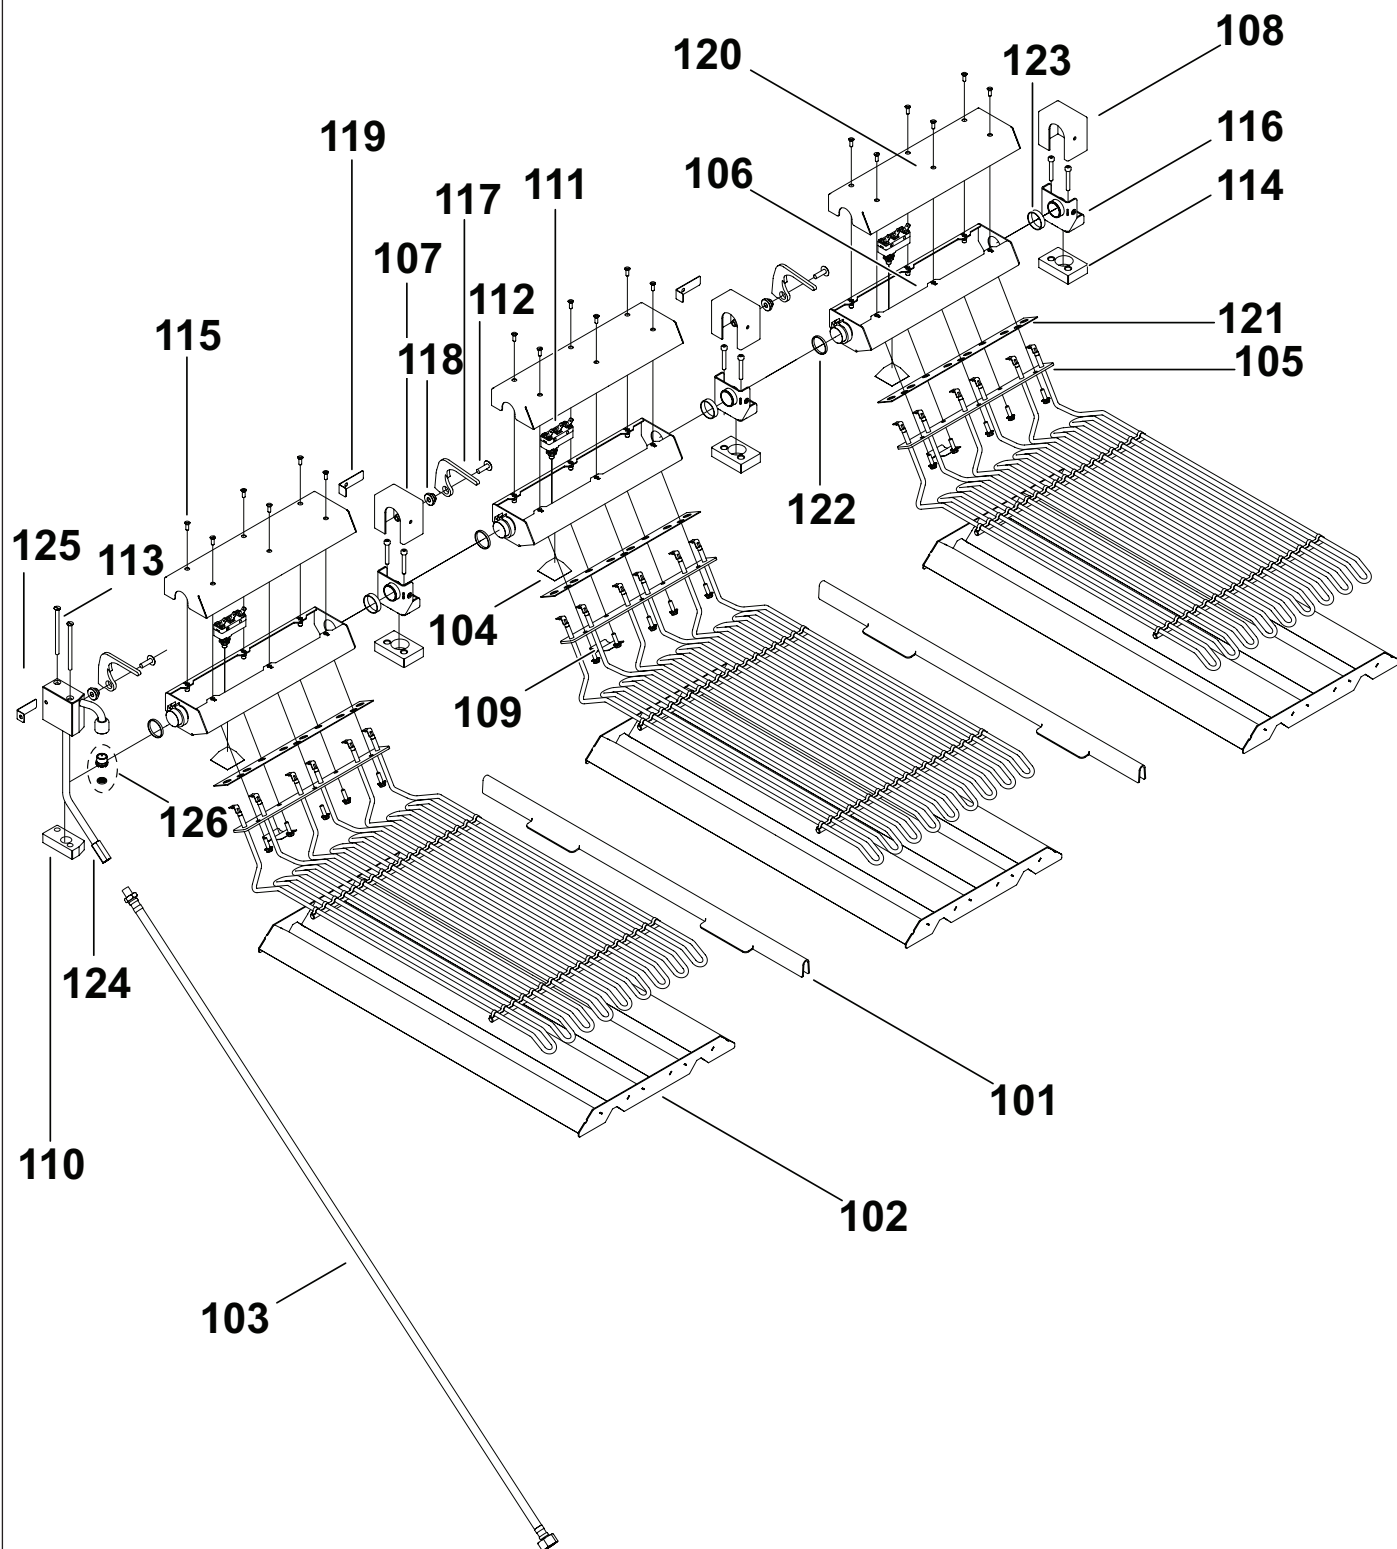

1	Alias	Code	Bezeichnung	Description	Ref.	Valid from Serial N°
101	82.3212	0G9056	Grillroshalterung	Grill grate holder	c, d, f, g	
102	82.3216	0G9057	Strahlungsblech 900	Radiant sheet 900		
103	82.3198.02	0CA905	Panzerschlauch G1/2" x 400	Armoured hose G1/2" x 400		
104	84.0494	*	Mikroschalter aktivator	Microswitch activator		
105	82.7640	0G9058	Heizelement HP Chargrill 230V, 5400W	Heating element HP Chargrill 230V, 5400W		
106	82.7671	0CB079	Heizelemt Box	Heating Box		
107	82.7679	*	Deckel Heizungshalter mitte	Cover heater bracket centre		
108	82.7680	0CB204	Deckel Heizungshalter rechts	Cover heater bracket right		
109	82.7673	0CB404	Schutzblech Mikroschalter	Mudguard Microswitch		
110	82.4744.01	0G9059	Unterlage / Flachstahl links	Underlay / flat steel left		
111	82.3179	0G9060	Mikroschalter Pizzato MF-09	Microswitch Pizzato MF-09		
112	82.3276	0G9061	Becherschraube mit Schlitz M6x20 BN500	Cup screw with slot M6x20 BN500		
113	DIN 963 - M5x50		Senkschraube	Countersunk screw		
114	82.4744.02	0G9062	Unterlage / Flachstahl rechts	Underlay / flat steel right		
115	1.701.1028	0G3034	Senkschraube M4x12	Countersunk screw M4x12		
116	82.3271	*	Heizungshalterung	Support heating		
117	82.7677	0CB090	Haken Heizungshalterung	Hook heating support		
118	82.7678	0C9177	Hakenbuchse Heizungshalterung	Hook bush Heating support		
119	82.3270	0CBAGR	Federklammer Heizungshalterung Rechts	Spring clip heating support right		
120	84.0495	*	Abdeckung Heizelementbox	Heater box cover		
121	82.7672	0CA892	Flachdichtung Heizelementbox	Flat gasket heater box		
122	82.7674.01	0CA663	Distanzscheibe Heizelementbox links	Spacer washer heating element box left		
123	82.7674.02	0CA664	Distanzscheibe Heizelementbox rechts	Spacer washer heating element box right		
124	82.7675	0CA901	Heizungshalterung und Wasserhahn	Heating support and water tap		
125	82.3269	0C9171	Federklammer Heizungshalterung	Spring clip heating support		
126	82.7676	0CA873	Strahlregler	Radiant regulator