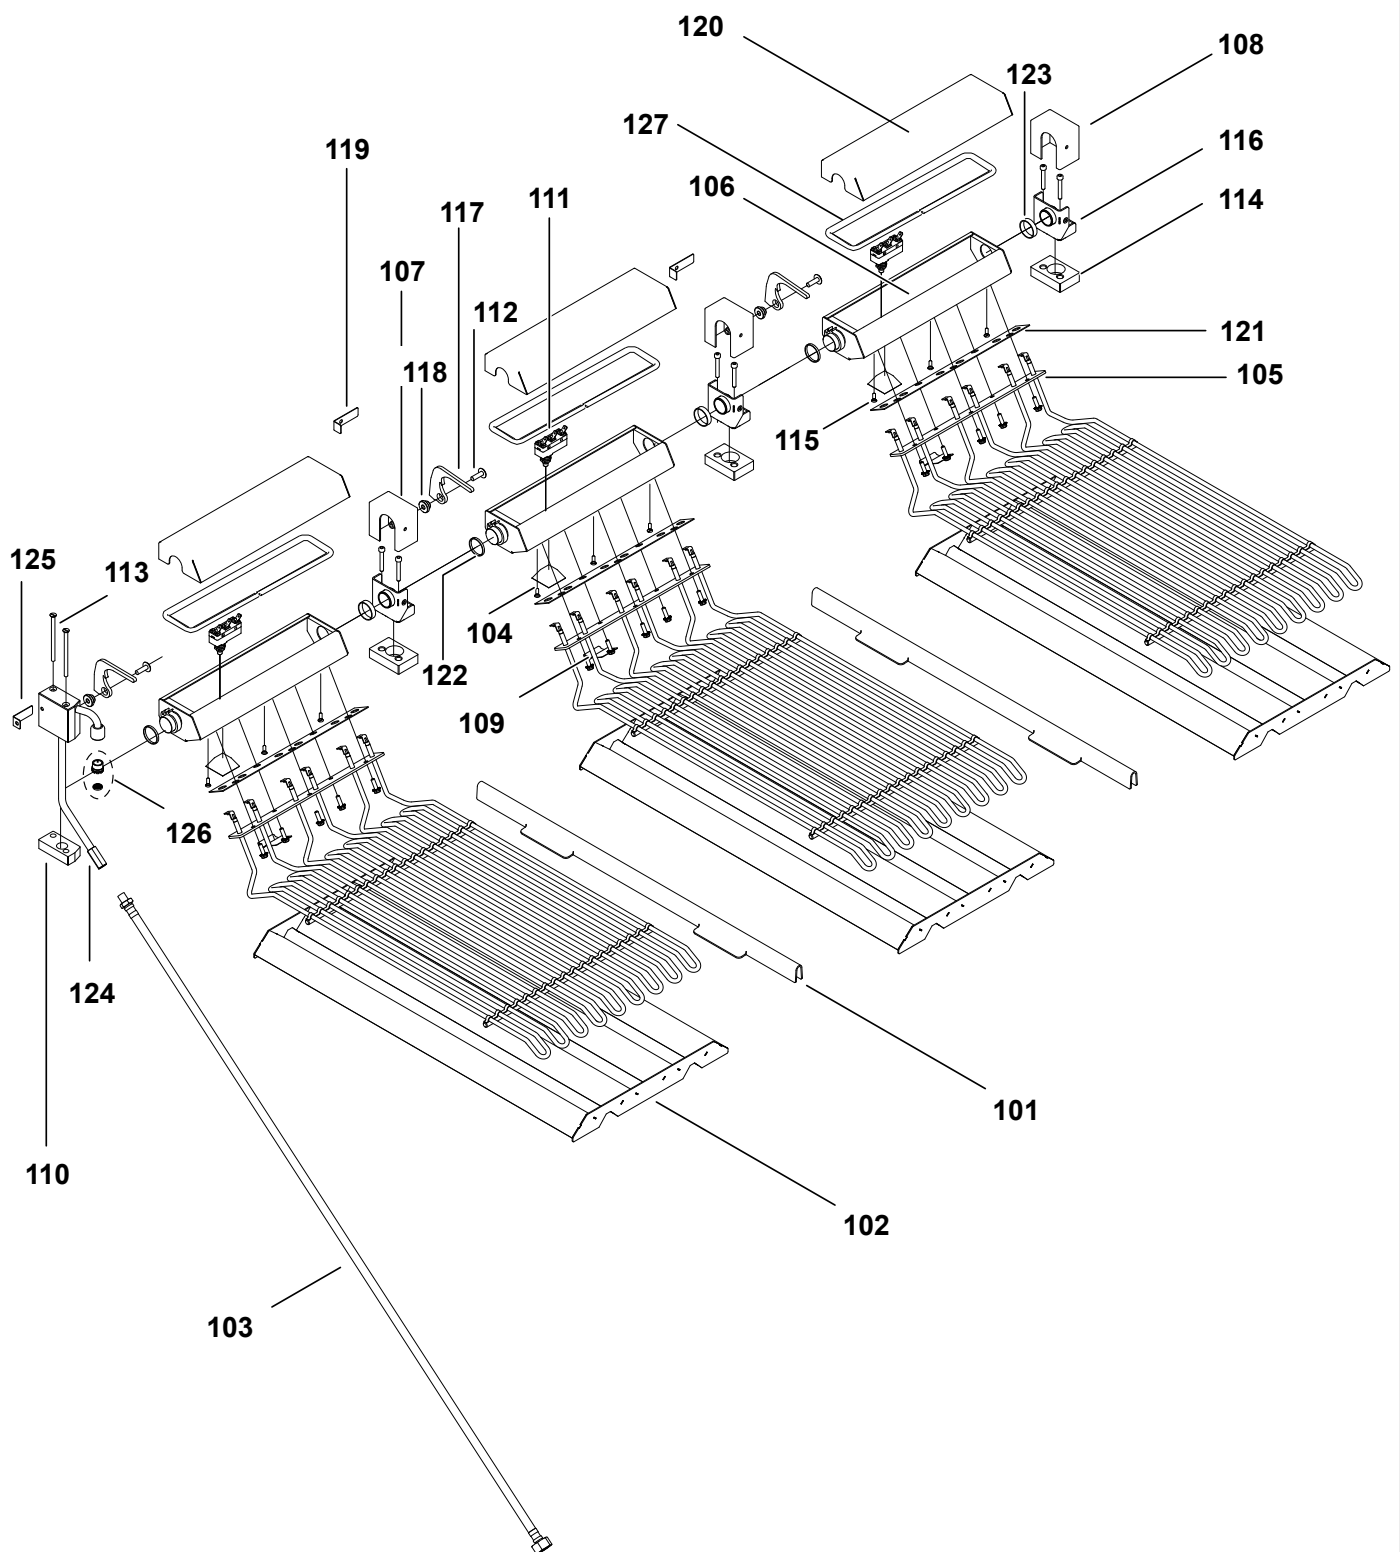

1	Alias	Code	Bezeichnung	Description	Ref.	Valid from Serial N°
101	82.3212	0G9056	Grillrosthalterung	Grill grate holder	c, d, f, g	
102	82.3216	0G9057	Strahlungsblech 900	Radiant sheet 900		
103	82.3198.02	0CA905	Panzerschlauch G1/2" x 400	Armoured hose G1/2" x 400		
104	84.0494	0G9047	Mikroschalter aktivator	Microswitch activator	a, b, c, d	
104	82.4745		Mikroschalter aktivator	Microswitch activator	e, f, g	
105	82.7640	0G9058	Heizelement HP Chargrill 230V, 5400W	Heating element HP Chargrill 230V, 5400W	a, b, c, d	
105	82.7641		Heizelement HP Chargrill 254V, 5400W	Heating element HP Chargrill 254V, 5400W	e, f, g	
106	84.1421	0G9142	Heizelemt Box	Heating Box		
107	82.7679	*	Deckel Heizungshalter mitte	Cover heater bracket centre		
108	82.7680	0CB204	Deckel Heizungshalter rechts	Cover heater bracket right		
109	82.7673	0CB404	Schutzblech Mikroschalter	Mudguard Microswitch		
110	82.4744.01	0G9059	Unterlage / Flachstahl links	Underlay / flat steel left		
111	82.3179	0G9060	Mikroschalter Pizzato MF-09	Microswitch Pizzato MF-09		
112	82.3276	0G9061	Becherschraube mit Schlitz M6x20 BN500	Cup screw with slot M6x20 BN500		
113	82.3275		Senkschraube M5x80	Countersunk screw M5x80		
114	82.4744.02	0G9062	Unterlage / Flachstahl rechts	Underlay / flat steel right		
115	1 701 2567	0KE185	6kt - Schraube M5x20	6kt - Screw M5x20		
116	82.3271	*	Heizungshalterung	Support heating		
117	82.7677	0CB090	Haken Heizungshalterung	Hook heating support		
118	82.7678	0C9177	Hakenbuchse Heizungshalterung	Hook bush Heating support		
119	82.3270	0CBAGR	Federklammer Heizungshalterung Rechts	Spring clip heating support right		
120	84.1421	0G9142	Abdeckung Heizelemtbox	Heater box cover		
121	82.7672	0CA892	Flachdichtung Heizelementbox	Flat gasket heater box		
122	82.7674.01	0CA663	Distanzscheibe Heizelementbox links	Spacer washer heating element box left		
123	82.7674.02	0CA664	Distanzscheibe Heizelementbox rechts	Spacer washer heating element box right		
124	82.7675	0CA901	Heizungshalterung und Wasserhahn	Heating support and water tap		
125	82.3269	0C9171	Federklammer Heizungshalterung	Spring clip heating support		
126	82.7676	0CA873	Strahlregler	Radiant regulator		
127	82.7681	0G9138	Dichtung Heizelementbox 0.8m	Gasket Heater Box 0.8m