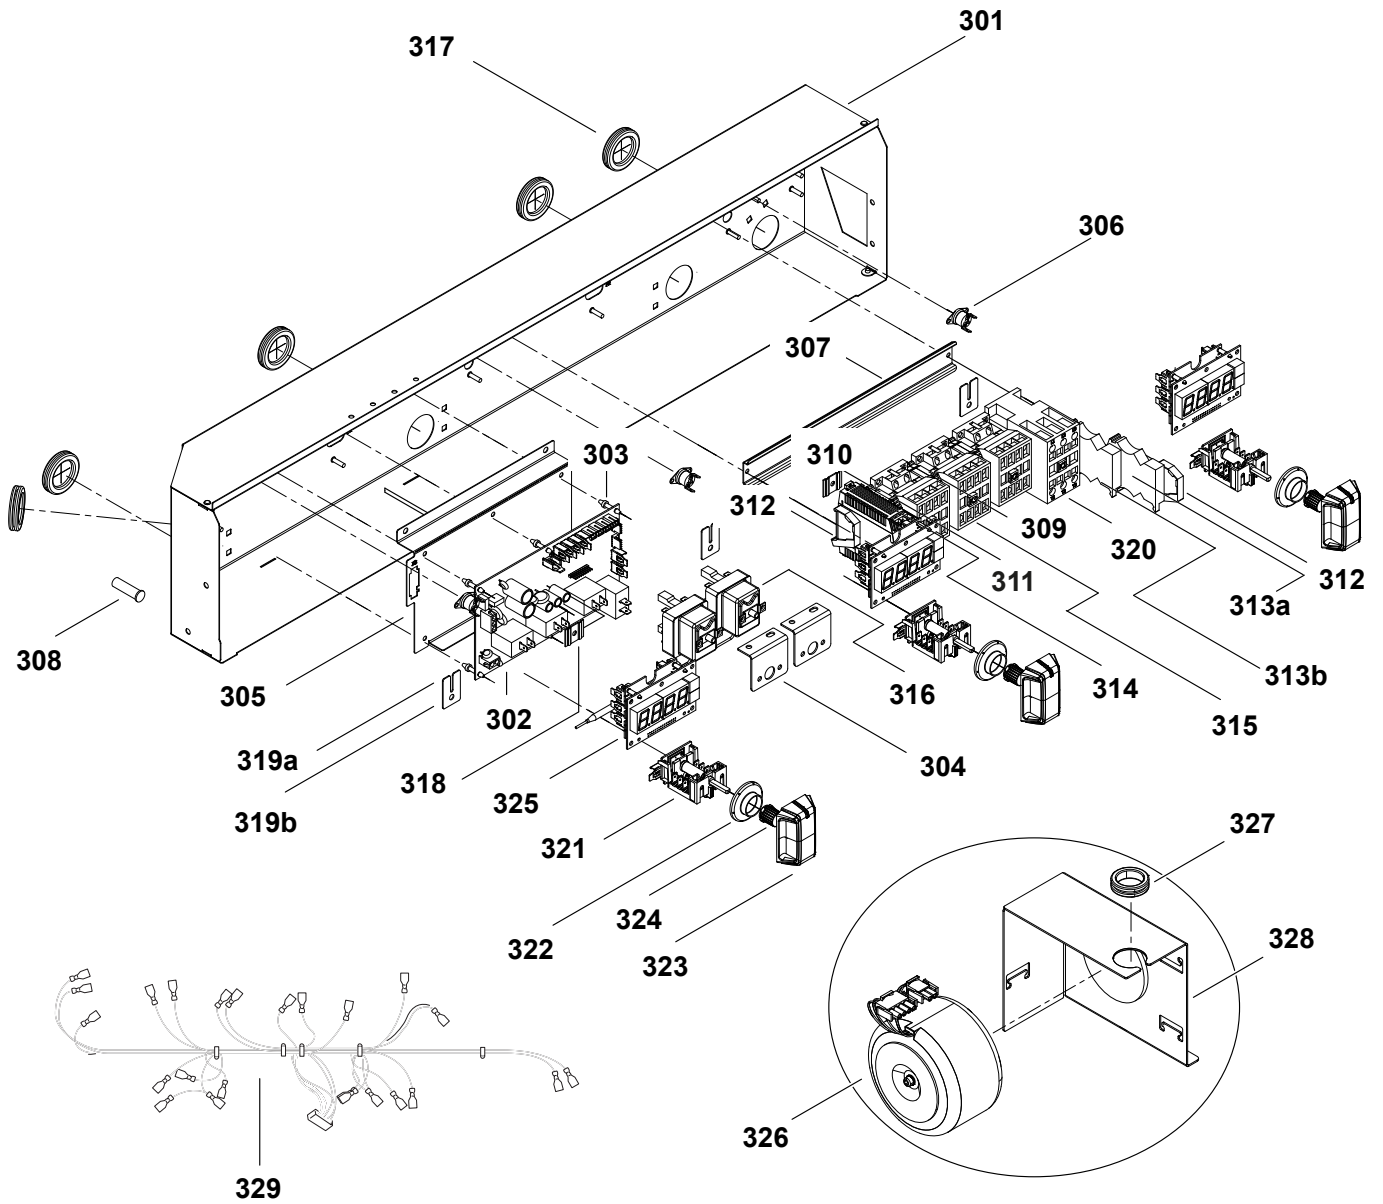

3	Alias	Code	Bezeichnung	Description	Ref.	Valid from Serial N°
301	82.3176.03	*	Elektrobox HP Chargrill 1200	Electrobox HP Chargrill 1200	g	
301	82.3176.02	*	Elektrobox HP Chargrill 800	Electrobox HP Chargrill 800	c, d, f	
301	82.3176.01	*	Electrobox HP Chargrill 500	Electrobox HP Chargrill 500	a, b, e	
302	82.7014	OG6221	Hauptplatine Sparta	Mainboard Sparta		
303	75.5000.05	OC3750	Distanzhalter	Spacer		
304	82.319	*	Thermostat traeger HP Chargrill	Thermostatsupport HP Chargrill		
305	82.3178	*	Spartatraeger FME HP Chargrill	Spartasupport FME HP Chargrill		
306	82.9062	OG6231	Temperatur - Thermostat 50°	Temperature - Thermostat 50°		
307	71.2211.25	*	Klemmschiene TS35 L=310mm	Terminal rail TS35 L=310mm	g	
307	71.2211.29	*	Klemmschiene TS35 L=270mm	Terminal rail TS35 L=270mm	c, d, f	
307	82.3052	*	Klemmschiene TS35 L=130mm	Terminal rail TS35 L=130mm	a, b, e	
308	82.3189	*	Signallampe Neon SX 43	Signal lamp Neon SX 43		
309	75.2010.20	OG7080	Reihenklamme	Terminal block		
310	712 344362.14		Sicherung 5X20 0.75AT	Fuse 5X20 0.75AT	e, f, g	
310	712 344362.01	OG5814	Sicherung 5X20 1 00A	Fuse 5X20 1 00A	a, b, c, d	
311	75.2012.02	OT2599	Sicherungsklemmen Abdeckung	Fuse terminals Cover		
312	75.2013	OKX290	Arretierwinkel	Locking angle		
313a	82.9177	OTTW84	Sicherungshalter 6.3x32 500V Weidmueller	Fuseholder 6.3x32 500V Weidmueller		
313b	82.9171	OG8380	Sicherung 6.3x32 0.63A 500V	Fuse 6.3x32 0.63A 500V	a, b, c, d	
313b	87.9281.01		Sicherung 6.3x32 2A	Fuse 6.3x32 2A	e, f, g	
314	82.9030	OG6075	Gleichstrom Einspeisung 12VDC	DC Power Supply 12VDC	f, g	
315	1 115 1752	006879	Schuetz K3-18N10	Contactactor K3-18N10		
316	82.3186	OC4463	Sicherheits Thermostat 230C EGO	Safety Thermostat 230C EGO		
317	82.3188	OG9069	Kabeltuelle 37mm	Cable ducts 37mm		
318	82.2466	051383	Kapillarrohr Befestigungsplatte	Capillary tube mounting plate		
319a	82.3185	*	Fuehler Befestigungsplatte	Sensor Befestigungsplatte		
319b	82.3184	OCO325	Fuehler TC HP Chargrill	Sensor TC HP Chargrill		
320	76.9529	OG3045	Schuetz K3-40A00 230	Contactactor K3-40A00 230		
321	82.9013	OG6242	Schalter off-9STUFEN + 10K Poti	Switch off		
322	82.7628	OG8603	Dichtung Drehgriff RAL 5011	Rotary handle gasket RAL 5011		
323	82.7624	OG8599	Drehgriff RAL 5011	Rotary Grip RAL 5011		
324	82.7633.01	OG6249	Adapter Drehgriff 6mm RAL 5011	Adapter Rotary grip 6mm RAL 5011		
325	82.7015	OG7091	Eurotas Anzeige	Eurotas Display		
326	82.9209	006710	Trafo 240 - 400 - 440V	Transformer 240 - 400 - 440V	c, d, f	
327	712 044961.17		Kabeltülle 25.5/32/38	Cable bush		
328	84.7308.01		FME Base	FME Base		
329	82.9327	*	Kabel HP Chargrill 1200	Cabling HP Chargrill 1200		
329	82.9332	*	Kabel HP Chargrill 800	Cabling HP Chargrill 800	c, d, f	
329	82.9325	*	Kabel HP Chargrill 500	Cabling HP Chargrill 500	a, b, e