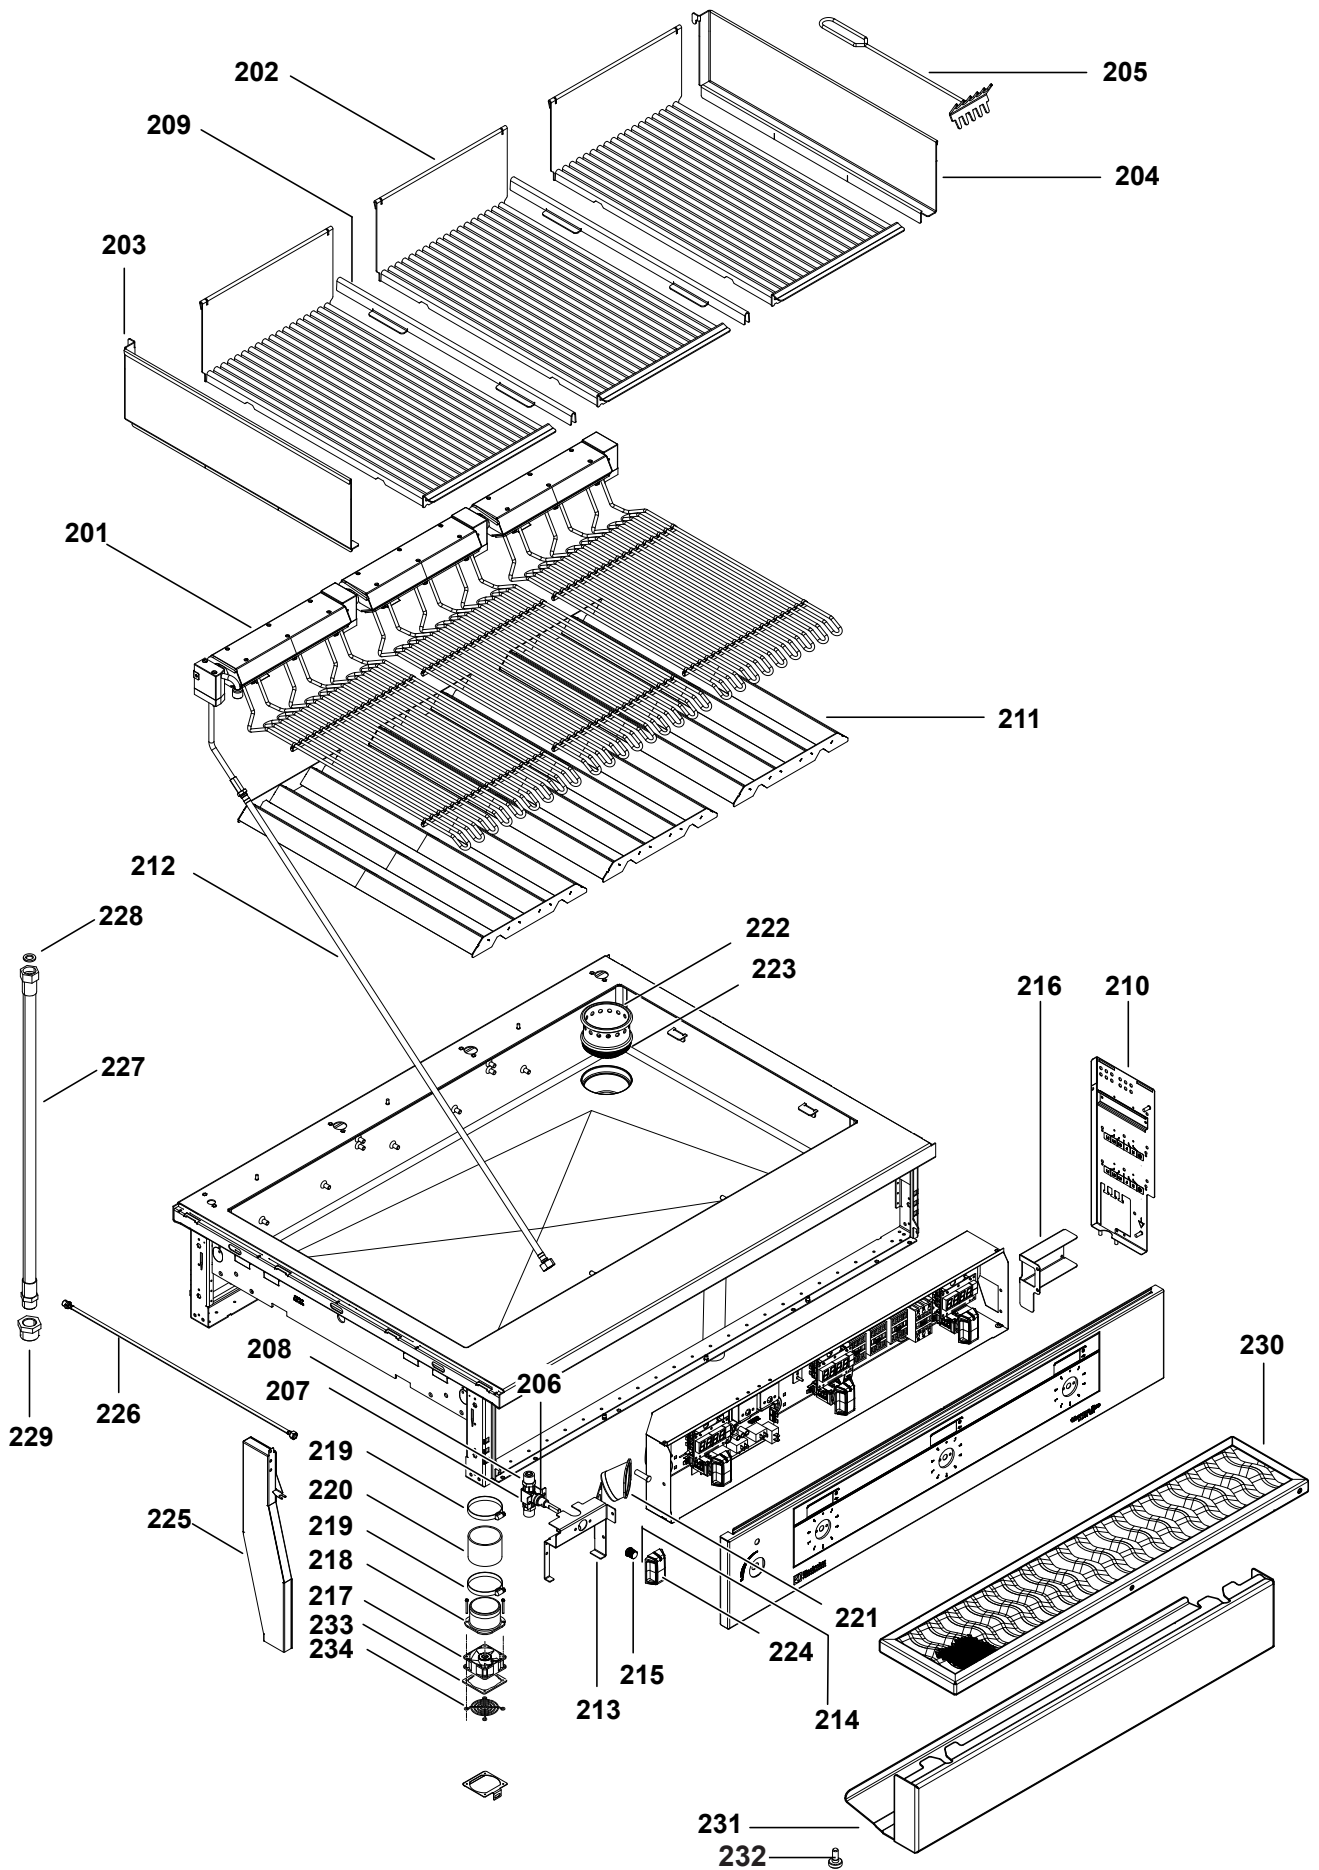

2	Alias	Code	Bezeichnung	Description	Ref.	Valid from Serial N°
201	82.3182.03	*	FME HP Chargrill 400V 1200	FME HP Chargrill 400V 1200		
201	82.3182.02	*	FME HP Chargrill 400V 800	FME HP Chargrill 400V 800	c, d	
201	82.3182.01	*	FME HP Chargrill 400V 500	FME HP Chargrill 400V 500	a, b	
201	82.3182.13	*	FME HP Chargrill 440V Marine 1200	FME HP Chargrill 440V Marine 1200	g	
201	82.3182.12	*	FME HP Chargrill 440V Marine 800	FME HP Chargrill 440V Marine 800	f	
201	82.3182.11	*	FME HP Chargrill 440V Marine 500	FME HP Chargrill 440V Marine 500	e	
202	82.3217.03	*	FMM HP Chargrill 1200	FMM HP Chargrill 1200		
202	82.3217.02	*	FMM HP Chargrill 800	FMM HP Chargrill 800	c, d	
202	82.3217.01	*	FMM HP Chargrill 500	FMM HP Chargrill 500	a, b	
202	82.3217.23	*	FMM HP Chargrill Marine 1200	FMM HP Chargrill Marine 1200	g	
202	82.3217.22	*	FMM HP Chargrill Marine 800	FMM HP Chargrill Marine 800	f	
202	82.3217.21	*	FMM HP Chargrill Marine 500	FMM HP Chargrill Marine 500	e	
203	82.4752	OCA820	Grillrost 900 mit Spritzschutz	Grill grate 900 with splash guard	a, b, c, d	
203	82.3213	OG9053	Grillrost 900 Marine mit Spritzschutz	Grill grate 900 Marine with splash guard	e, f, g	
204	82.4751.01		Spritzschutz links	Splash guard left	a, b, c, d	
204	82.3215.01	OG9054	Spritzschutz links Marine	Splash guard left Marine	e, f, g	
205	82.4751.02		Spritzschutz rechts	Splash guard right	a, b, c, d	
205	82.3215.02	OG9055	Spritzschutz rechts Marine	Splash guard right Marine	e, f, g	
206	82.4759	OG9015	Kratzer	Scraper		
207	82.7065	OC8648	Wasserladeventil	Water loading valve		
208	82.4080	*	Befestigung Wassereinlassventil	Fixing water inlet valve		
209	1.116.1219	OG6843	Reduziernippel	Reducing nipple		
210	82.3212	OG9056	Grillrosthalterung	Grill grate holder	c, d, f, g	
211	82.3051.01	*	Hauptterminal Standart	Main Terminal Standart		
212	82.3216	OG9057	Strahlungsblech 900	Radiant sheet 900		
213	82.3198.02	OCA905	Panzerschlauch G1/2 F - M10 M - 1100	Armoured hose G1/2 F - M10 M - 1100		
214	82.4743.01	*	Halter Wassereinlassventil	Holder water inlet valve	a, b, e	
214	82.4743.02	*	Halter Wassereinlassventil	Holder water inlet valve	c, d, f, g	
215	82.7628	OG8603	Dichtung Drehgriff RAL5011	Rotary handle seal RAL5011		
216	82.7633.03	OG6727	Anpassung Drehgriff 10mm RAL5011	Adapter twist grip 10mm RAL5011		
217	82.3008.17	*	Halterung Box spez. l=140 Rechts	Bracket Box spec. l=140 Right	g	
218	82.7159	OG6274	Ventilator 60x60x25	Fan 60x60x25		
219	82.7550.01	OG7868	Rohrstutzen	Pipe Socket		
220	1.201.2209	OG7664	Schlauchbride 50-70mm d66	Hose clamp 50-70mm d66		
221	83.9010	OG6701	Alu-Flex-Schlauch d60/66	Alu-Flex hose d60/66		
222	82.7550.02	*	Rohrstutzen 30°	Pipe sockets 30°		
223	82.3214.01	OCC036	Ueberlauf Wanne	Overflow tub		
224	82.3214.02	OCA818	Filter Wanne	Filter tub		
225	82.7624	OG8599	Drehgriff RAL 5011	Rotary Grip RAL 5011		
226	82.3274	OG8599	Luftkanal HP Chargrill	Airchanell HP Chargrill	f	
227	82.3198.01	OG8599	Panzerlschlauch G1/2 F - G1/2M - 1100	Armoured hose G1/2 F - G1/2M - 1100