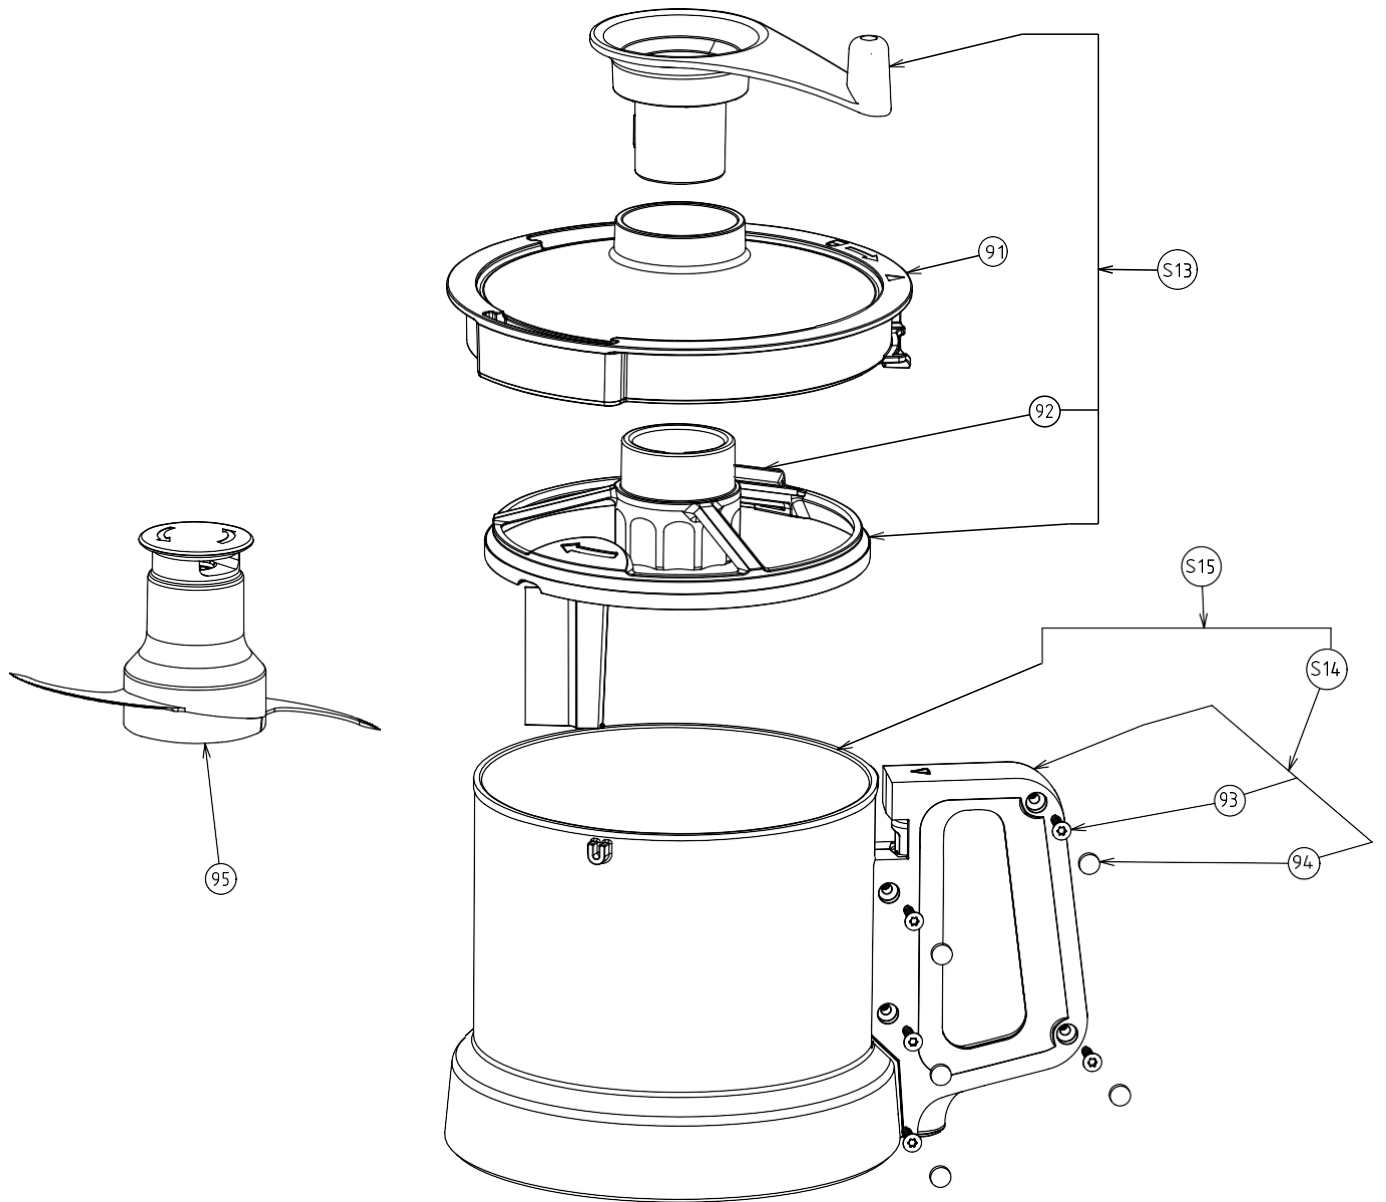

Pag.	Index
6	Exploded view - body unit 1 speed
8	Exploded view - body unit variable speed
10	Exploded view - base unit
12	Exploded view - motor 1 speed
14	Exploded view - motor variable speed
16	Exploded view - electrical part 1 speed
18	Exploded view - electrical part variable speed
20	Exploded view - hopper
22	Exploded view - plastic bowl 2.6l
24	Exploded view - inox bowl 2.6l
26	Exploded view - inox bowl 3.6l

COMBINED - SLICER - CUTTER

PARTS LIST

Pos.	Code	Description	V	W&T	Modules	Notes	Ser. Nr. break
40	0D7436	Relay tension 230v	X		D		
40	0D7379	Relay tension 115v	X		E;F		
40	0DF655	Relay tension 100v	X		V		
41	0D3491	Spring clip (set x 5)					
42	0U0471	Start capacitor 90mf	X		D		
42	0D8069	Start capacitor 216-260mf	X		F		
42	0D6731	Start capacitor 145-174	X		E;V		
43	0U0403	Running capacitor 10mf	X		D		
43	0D7389	Running capacitor 60mf	X		F		
43	0D1465	Runing capacitor 30mf	X		E;V		
44	0D0610	Screw TC M4x8 (set x 10)					
45	0D3567	Brass earth cable terminal (set x 5)					
46	0D7501	Nut M4 (set x 10)					
47	0D3590	Nut M8 (set x 10)					
48	0D7401	Resistence	X				
49	0D3031	Grommet 21x62x2 (set x 10)					
50	0D8094	Component support					
51	0D8068	Detector S3 assembly	X				
52	0D8067	Detector S2a / S2b assembly	X				
53	0D2918	Screw (set x 10)					
54	0D2848	Spacer (set x 5)					
55	0D5135	Terminal bar (set x 5)					
56	0D8096	Breaker 5a	X		D		
56	0D7187	Breaker 16a	X		E;F;V		
57	0D7969	Tie NE5 (set x 10)					
S9	0D8066	Power supply 230v assembly	X		D;O		
S9	0D8070	Power supply 115v assembly	X		E;F;R		
S9	0D8074	Power supply 230v UK	X		D;P		
S9	0D8076	Power supply 230v AUS	X		D;Q		
S9	0DF241	Power supply 100v Japan	X		V		
S10	0KQ429	Single phase power card assembly	X		D;E;F;V		