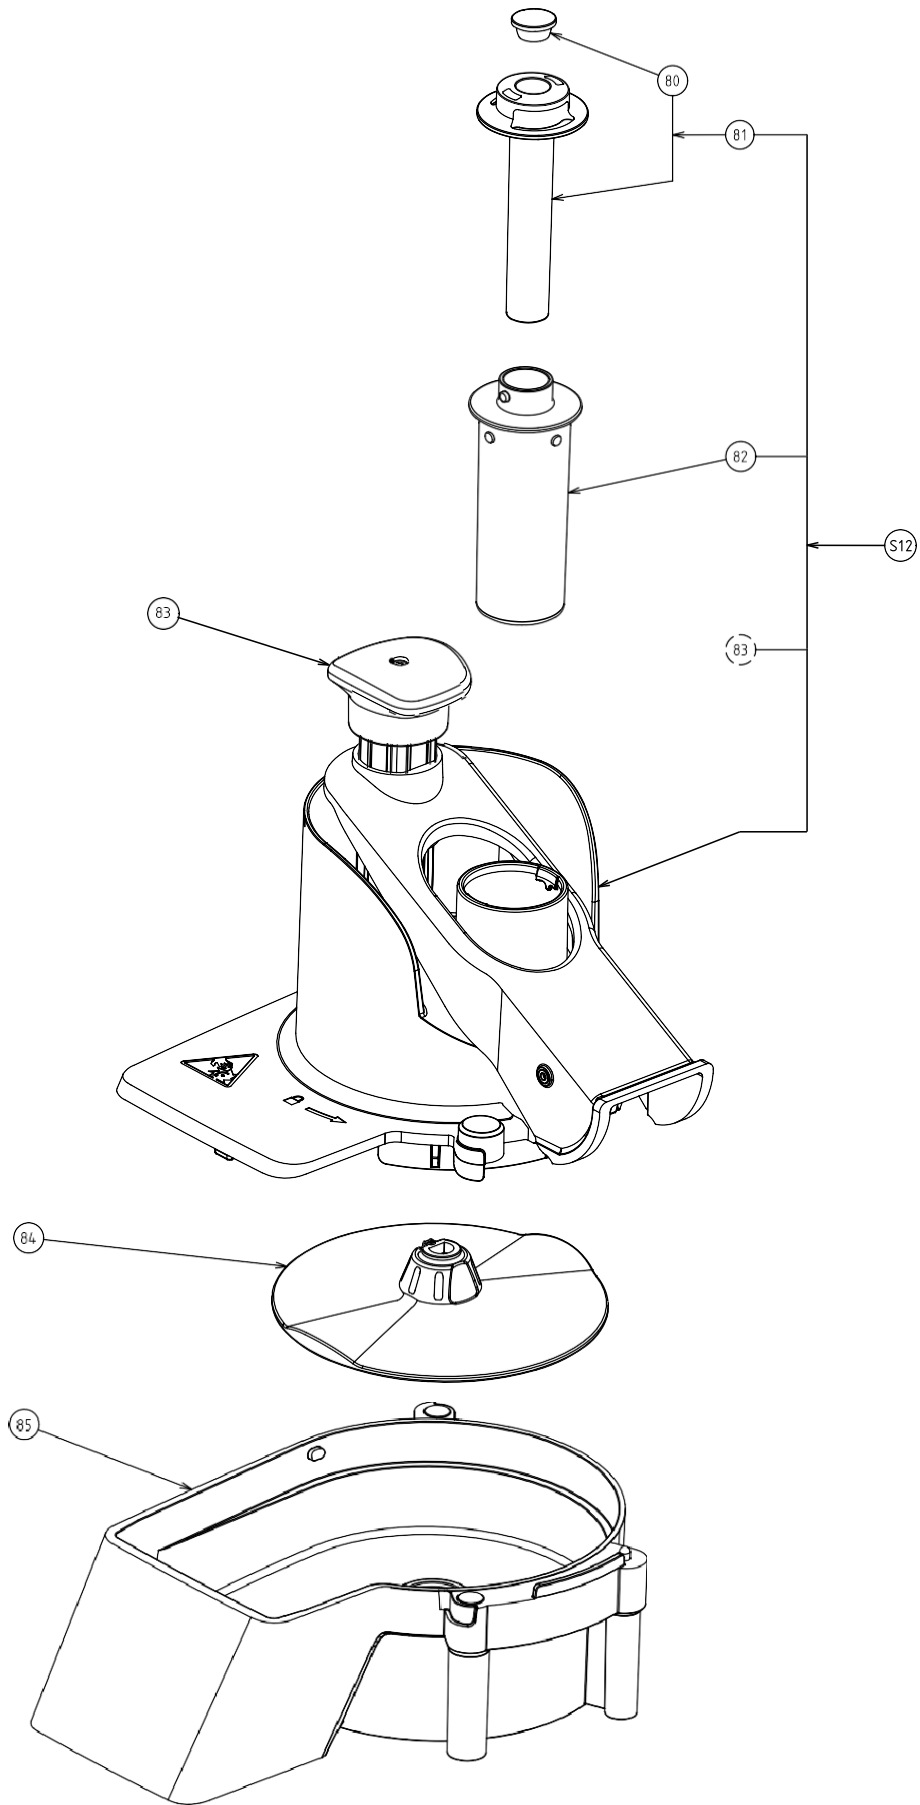

Pag.	Index
6	Exploded view - body unit 1 speed
8	Exploded view - body unit variable speed
10	Exploded view - base unit
12	Exploded view - motor 1 speed
14	Exploded view - motor variable speed
16	Exploded view - electrical part 1 speed
18	Exploded view - electrical part variable speed
20	Exploded view - hopper
22	Exploded view - plastic bowl 2.6l
24	Exploded view - inox bowl 2.6l
26	Exploded view - inox bowl 3.6l

COMBINED - SLICER - CUTTER

PARTS LIST

Pos.	Code	Description	V	W&T	Modules	Notes	Ser. Nr. break
40	0D7436	Relay tension 230v	X		D		
40	0D7379	Relay tension 115v	X		E;F		
40	0DF655	Relay tension 100v	X		V		
41	0D3491	Spring clip (set x 5)					
42	0U0471	Start capacitor 90mf	X		D		
42	0D8069	Start capacitor 216-260mf	X		F		
42	0D6731	Start capacitor 145-174	X		E;V		
43	0U0403	Running capacitor 10mf	X		D		
43	0D7389	Running capacitor 60mf	X		F		
43	0D1465	Runing capacitor 30mf	X		E;V		
44	0D0610	Screw TC M4x8 (set x 10)					
45	0D3567	Brass earth cable terminal (set x 5)					
46	0D7501	Nut M4 (set x 10)					
47	0D3590	Nut M8 (set x 10)					
48	0D7401	Resistence	X				
49	0D3031	Grommet 21x62x2 (set x 10)					
50	0D8094	Component support					
51	0D8068	Detector S3 assembly	X				
52	0D8067	Detector S2a / S2b assembly	X				
53	0D2918	Screw (set x 10)					
54	0D2848	Spacer (set x 5)					
55	0D5135	Terminal bar (set x 5)					
56	0D8096	Breaker 5a	X		D		
56	0D7187	Breaker 16a	X		E;F;V		
57	0D7969	Tie NE5 (set x 10)					
S9	0D8066	Power supply 230v assembly	X		D;O		
S9	0D8070	Power supply 115v assembly	X		E;F;R		
S9	0D8074	Power supply 230v UK	X		D;P		
S9	0D8076	Power supply 230v AUS	X		D;Q		
S9	0DF241	Power supply 100v Japan	X		V		
S10	0KQ429	Single phase power card assembly	X		D;E;F;V		