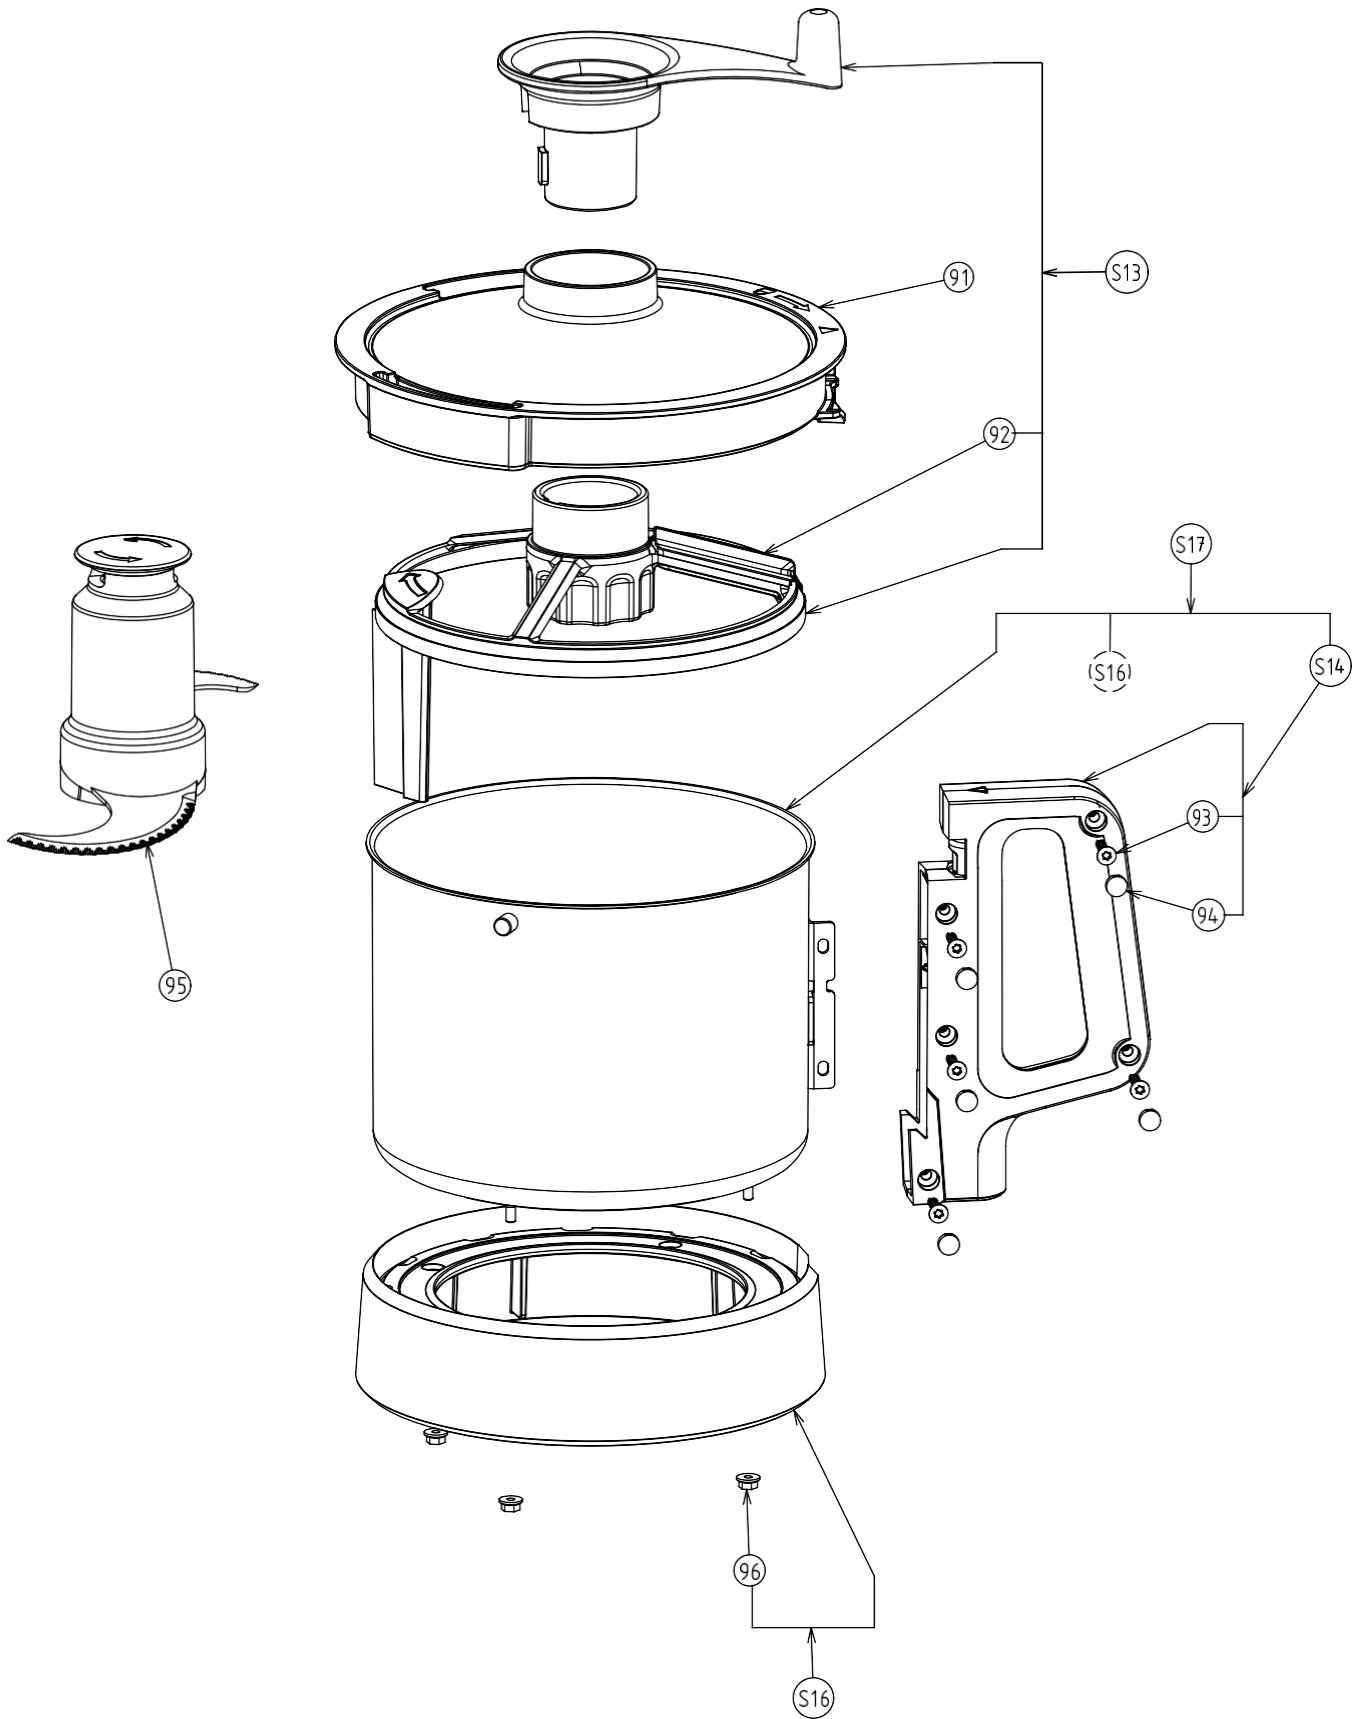

Pag.	Index
6	Exploded view - body unit 1 speed
8	Exploded view - body unit variable speed
10	Exploded view - base unit
12	Exploded view - motor 1 speed
14	Exploded view - motor variable speed
16	Exploded view - electrical part 1 speed
18	Exploded view - electrical part variable speed
20	Exploded view - hopper
22	Exploded view - plastic bowl 2.6l
24	Exploded view - inox bowl 2.6l
26	Exploded view - inox bowl 3.6l

COMBINED - SLICER - CUTTER

PARTS LIST

Pos.	Code	Description	V	W&T	Modules	Notes	Ser. Nr. break
40	0D7436	Relay tension 230v	X		D		
40	0D7379	Relay tension 115v	X		E;F		
40	0DF655	Relay tension 100v	X		V		
41	0D3491	Spring clip (set x 5)					
42	0U0471	Start capacitor 90mf	X		D		
42	0D8069	Start capacitor 216-260mf	X		F		
42	0D6731	Start capacitor 145-174	X		E;V		
43	0U0403	Running capacitor 10mf	X		D		
43	0D7389	Running capacitor 60mf	X		F		
43	0D1465	Runing capacitor 30mf	X		E;V		
44	0D0610	Screw TC M4x8 (set x 10)					
45	0D3567	Brass earth cable terminal (set x 5)					
46	0D7501	Nut M4 (set x 10)					
47	0D3590	Nut M8 (set x 10)					
48	0D7401	Resistence	X				
49	0D3031	Grommet 21x62x2 (set x 10)					
50	0D8094	Component support					
51	0D8068	Detector S3 assembly	X				
52	0D8067	Detector S2a / S2b assembly	X				
53	0D2918	Screw (set x 10)					
54	0D2848	Spacer (set x 5)					
55	0D5135	Terminal bar (set x 5)					
56	0D8096	Breaker 5a	X		D		
56	0D7187	Breaker 16a	X		E;F;V		
57	0D7969	Tie NE5 (set x 10)					
S9	0D8066	Power supply 230v assembly	X		D;O		
S9	0D8070	Power supply 115v assembly	X		E;F;R		
S9	0D8074	Power supply 230v UK	X		D;P		
S9	0D8076	Power supply 230v AUS	X		D;Q		
S9	0DF241	Power supply 100v Japan	X		V		
S10	0KQ429	Single phase power card assembly	X		D;E;F;V		