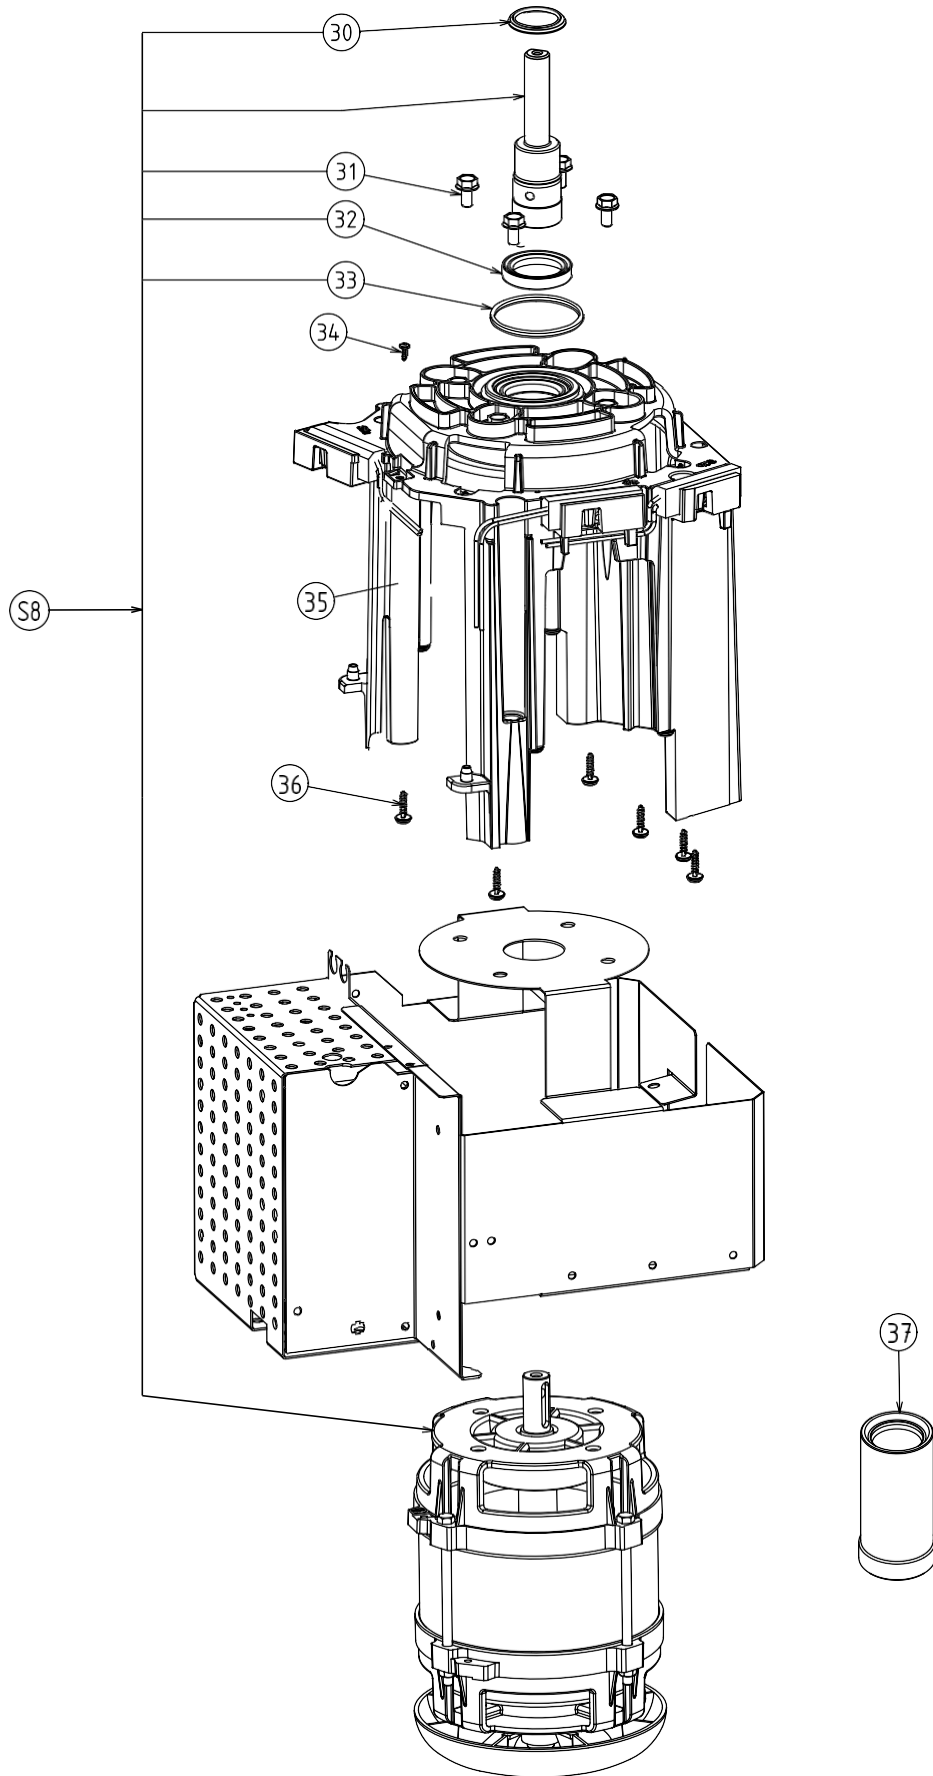

Pag.	Index
6	Exploded view - body unit 1 speed
8	Exploded view - body unit variable speed
10	Exploded view - base unit
12	Exploded view - motor 1 speed
14	Exploded view - motor variable speed
16	Exploded view - electrical part 1 speed
18	Exploded view - electrical part variable speed
20	Exploded view - hopper
22	Exploded view - plastic bowl 2.6l
24	Exploded view - inox bowl 2.6l
26	Exploded view - inox bowl 3.6l

COMBINED - SLICER - CUTTER

PARTS LIST

Pos.	Code	Description	V	W&T	Modules	Notes	Ser. Nr. break
40	0D7436	Relay tension 230v	X		D		
40	0D7379	Relay tension 115v	X		E;F		
40	0DF655	Relay tension 100v	X		V		
41	0D3491	Spring clip (set x 5)					
42	0U0471	Start capacitor 90mf	X		D		
42	0D8069	Start capacitor 216-260mf	X		F		
42	0D6731	Start capacitor 145-174	X		E;V		
43	0U0403	Running capacitor 10mf	X		D		
43	0D7389	Running capacitor 60mf	X		F		
43	0D1465	Runing capacitor 30mf	X		E;V		
44	0D0610	Screw TC M4x8 (set x 10)					
45	0D3567	Brass earth cable terminal (set x 5)					
46	0D7501	Nut M4 (set x 10)					
47	0D3590	Nut M8 (set x 10)					
48	0D7401	Resistence	X				
49	0D3031	Grommet 21x62x2 (set x 10)					
50	0D8094	Component support					
51	0D8068	Detector S3 assembly	X				
52	0D8067	Detector S2a / S2b assembly	X				
53	0D2918	Screw (set x 10)					
54	0D2848	Spacer (set x 5)					
55	0D5135	Terminal bar (set x 5)					
56	0D8096	Breaker 5a	X		D		
56	0D7187	Breaker 16a	X		E;F;V		
57	0D7969	Tie NE5 (set x 10)					
S9	0D8066	Power supply 230v assembly	X		D;O		
S9	0D8070	Power supply 115v assembly	X		E;F;R		
S9	0D8074	Power supply 230v UK	X		D;P		
S9	0D8076	Power supply 230v AUS	X		D;Q		
S9	0DF241	Power supply 100v Japan	X		V		
S10	0KQ429	Single phase power card assembly	X		D;E;F;V		