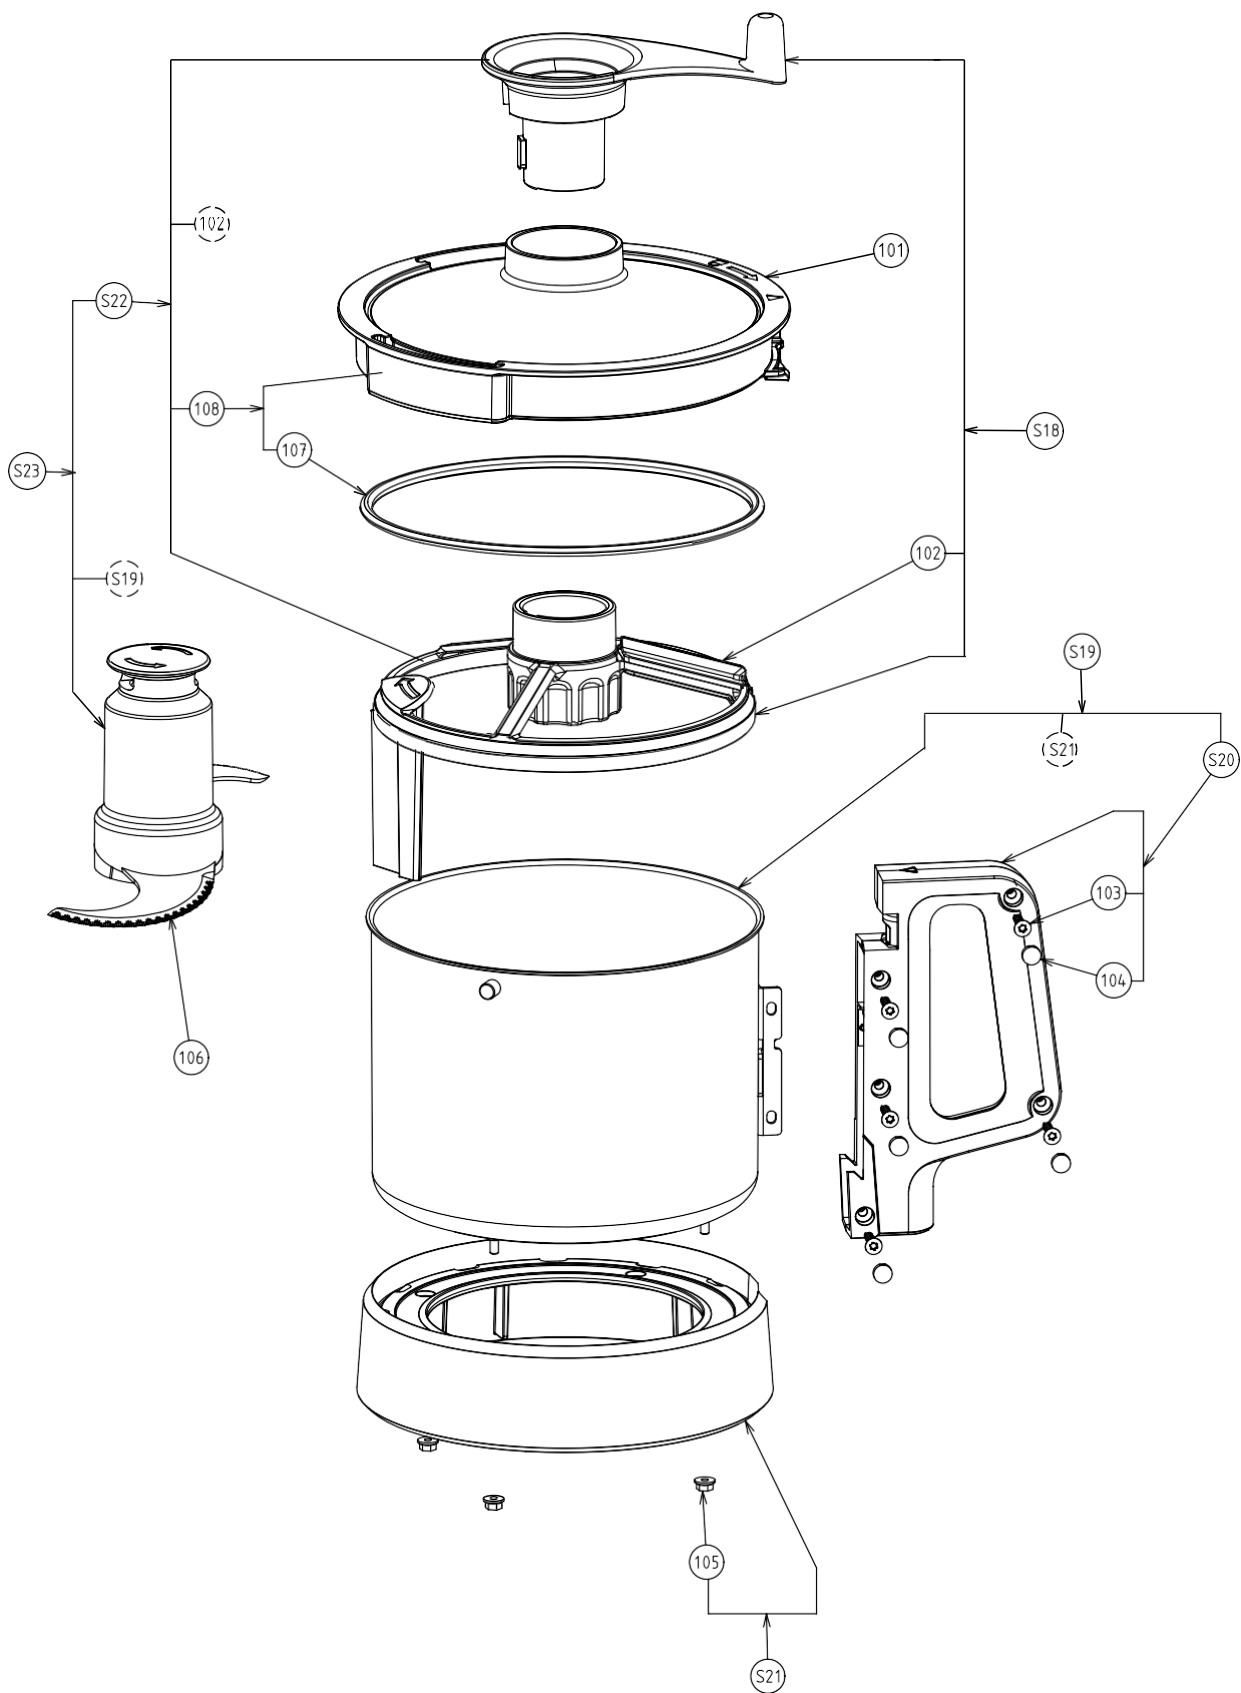

Pag.	Index
6	Exploded view - body unit 1 speed
8	Exploded view - body unit variable speed
10	Exploded view - base unit
12	Exploded view - motor 1 speed
14	Exploded view - motor variable speed
16	Exploded view - electrical part 1 speed
18	Exploded view - electrical part variable speed
20	Exploded view - hopper
22	Exploded view - plastic bowl 2.6l
24	Exploded view - inox bowl 2.6l
26	Exploded view - inox bowl 3.6l

COMBINED - SLICER - CUTTER

PARTS LIST

Pos.	Code	Description	V	W&T	Modules	Notes	Ser. Nr. break
40	0D7436	Relay tension 230v	X		D		
40	0D7379	Relay tension 115v	X		E;F		
40	0DF655	Relay tension 100v	X		V		
41	0D3491	Spring clip (set x 5)					
42	0U0471	Start capacitor 90mf	X		D		
42	0D8069	Start capacitor 216-260mf	X		F		
42	0D6731	Start capacitor 145-174	X		E;V		
43	0U0403	Running capacitor 10mf	X		D		
43	0D7389	Running capacitor 60mf	X		F		
43	0D1465	Runing capacitor 30mf	X		E;V		
44	0D0610	Screw TC M4x8 (set x 10)					
45	0D3567	Brass earth cable terminal (set x 5)					
46	0D7501	Nut M4 (set x 10)					
47	0D3590	Nut M8 (set x 10)					
48	0D7401	Resistence	X				
49	0D3031	Grommet 21x62x2 (set x 10)					
50	0D8094	Component support					
51	0D8068	Detector S3 assembly	X				
52	0D8067	Detector S2a / S2b assembly	X				
53	0D2918	Screw (set x 10)					
54	0D2848	Spacer (set x 5)					
55	0D5135	Terminal bar (set x 5)					
56	0D8096	Breaker 5a	X		D		
56	0D7187	Breaker 16a	X		E;F;V		
57	0D7969	Tie NE5 (set x 10)					
S9	0D8066	Power supply 230v assembly	X		D;O		
S9	0D8070	Power supply 115v assembly	X		E;F;R		
S9	0D8074	Power supply 230v UK	X		D;P		
S9	0D8076	Power supply 230v AUS	X		D;Q		
S9	0DF241	Power supply 100v Japan	X		V		
S10	0KQ429	Single phase power card assembly	X		D;E;F;V		