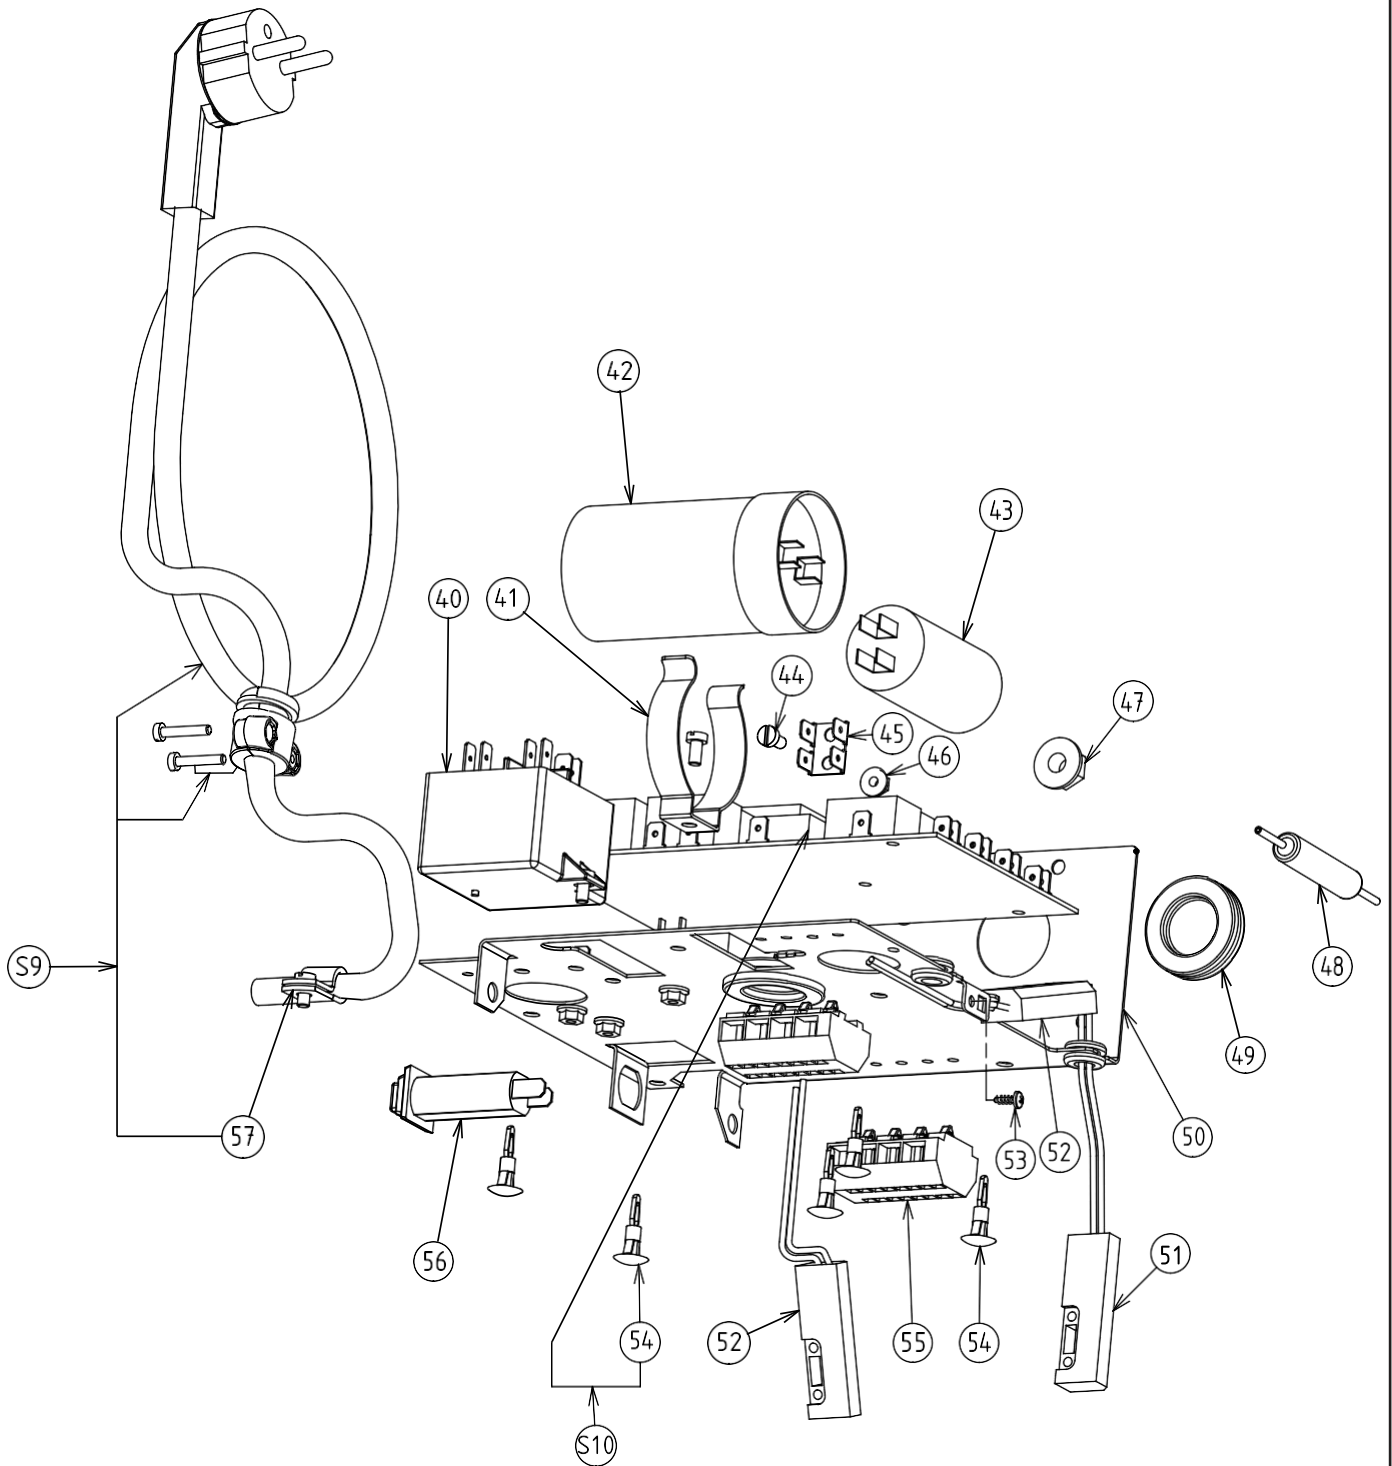

Pag.	Index
6	Exploded view - body unit 1 speed
8	Exploded view - body unit variable speed
10	Exploded view - base unit
12	Exploded view - motor 1 speed
14	Exploded view - motor variable speed
16	Exploded view - electrical part 1 speed
18	Exploded view - electrical part variable speed
20	Exploded view - hopper
22	Exploded view - plastic bowl 2.6l
24	Exploded view - inox bowl 2.6l
26	Exploded view - inox bowl 3.6l

COMBINED - SLICER - CUTTER

PARTS LIST

Pos.	Code	Description	V	W&T	Modules	Notes	Ser. Nr. break
40	0D7436	Relay tension 230v	X		D		
40	0D7379	Relay tension 115v	X		E;F		
40	0DF655	Relay tension 100v	X		V		
41	0D3491	Spring clip (set x 5)					
42	0U0471	Start capacitor 90mf	X		D		
42	0D8069	Start capacitor 216-260mf	X		F		
42	0D6731	Start capacitor 145-174	X		E;V		
43	0U0403	Running capacitor 10mf	X		D		
43	0D7389	Running capacitor 60mf	X		F		
43	0D1465	Runing capacitor 30mf	X		E;V		
44	0D0610	Screw TC M4x8 (set x 10)					
45	0D3567	Brass earth cable terminal (set x 5)					
46	0D7501	Nut M4 (set x 10)					
47	0D3590	Nut M8 (set x 10)					
48	0D7401	Resistence	X				
49	0D3031	Grommet 21x62x2 (set x 10)					
50	0D8094	Component support					
51	0D8068	Detector S3 assembly	X				
52	0D8067	Detector S2a / S2b assembly	X				
53	0D2918	Screw (set x 10)					
54	0D2848	Spacer (set x 5)					
55	0D5135	Terminal bar (set x 5)					
56	0D8096	Breaker 5a	X		D		
56	0D7187	Breaker 16a	X		E;F;V		
57	0D7969	Tie NE5 (set x 10)					
S9	0D8066	Power supply 230v assembly	X		D;O		
S9	0D8070	Power supply 115v assembly	X		E;F;R		
S9	0D8074	Power supply 230v UK	X		D;P		
S9	0D8076	Power supply 230v AUS	X		D;Q		
S9	0DF241	Power supply 100v Japan	X		V		
S10	0KQ429	Single phase power card assembly	X		D;E;F;V		