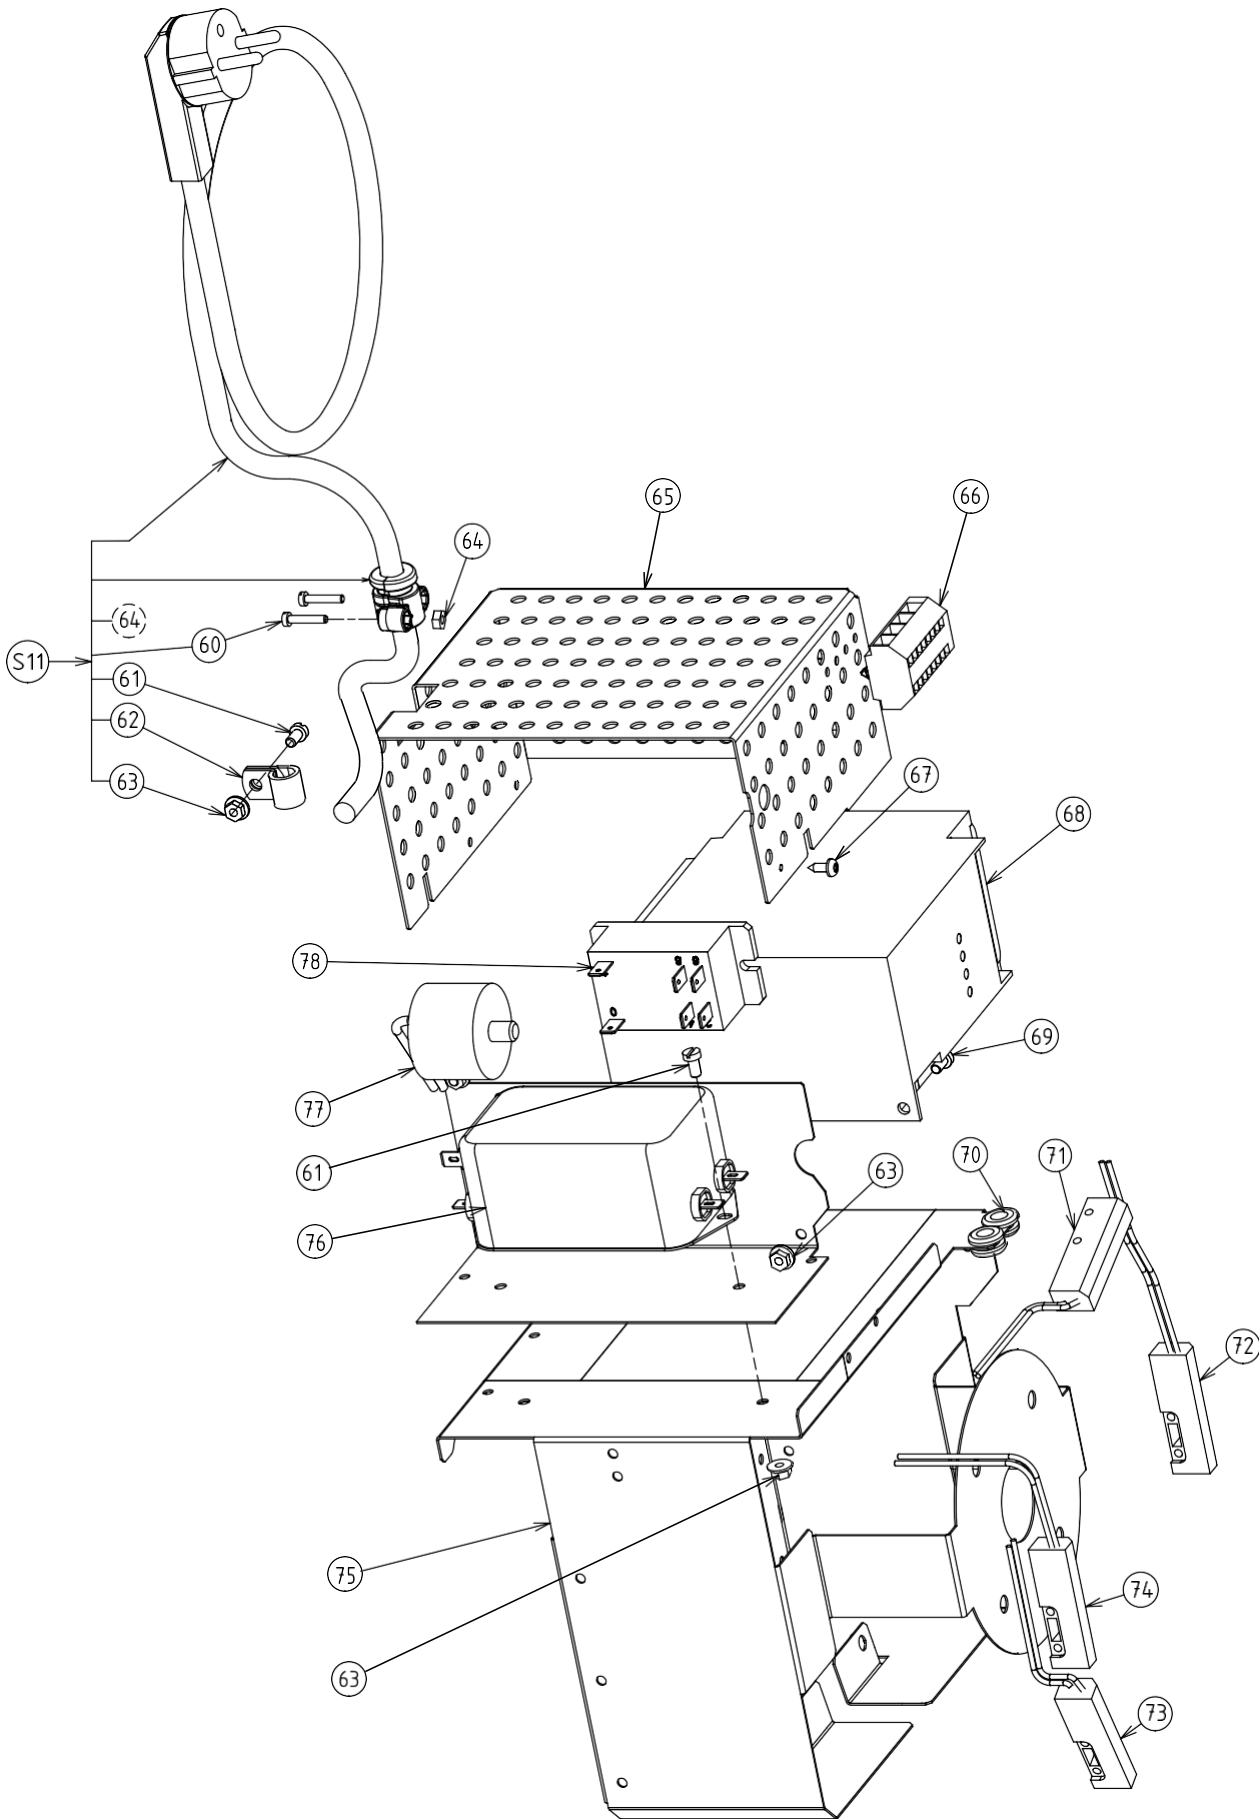

Pag.	Index
6	Exploded view - body unit 1 speed
8	Exploded view - body unit variable speed
10	Exploded view - base unit
12	Exploded view - motor 1 speed
14	Exploded view - motor variable speed
16	Exploded view - electrical part 1 speed
18	Exploded view - electrical part variable speed
20	Exploded view - hopper
22	Exploded view - plastic bowl 2.6l
24	Exploded view - inox bowl 2.6l
26	Exploded view - inox bowl 3.6l

COMBINED - SLICER - CUTTER

PARTS LIST

Pos.	Code	Description	V	W&T	Modules	Notes	Ser. Nr. break
40	0D7436	Relay tension 230v	X		D		
40	0D7379	Relay tension 115v	X		E;F		
40	0DF655	Relay tension 100v	X		V		
41	0D3491	Spring clip (set x 5)					
42	0U0471	Start capacitor 90mf	X		D		
42	0D8069	Start capacitor 216-260mf	X		F		
42	0D6731	Start capacitor 145-174	X		E;V		
43	0U0403	Running capacitor 10mf	X		D		
43	0D7389	Running capacitor 60mf	X		F		
43	0D1465	Runing capacitor 30mf	X		E;V		
44	0D0610	Screw TC M4x8 (set x 10)					
45	0D3567	Brass earth cable terminal (set x 5)					
46	0D7501	Nut M4 (set x 10)					
47	0D3590	Nut M8 (set x 10)					
48	0D7401	Resistence	X				
49	0D3031	Grommet 21x62x2 (set x 10)					
50	0D8094	Component support					
51	0D8068	Detector S3 assembly	X				
52	0D8067	Detector S2a / S2b assembly	X				
53	0D2918	Screw (set x 10)					
54	0D2848	Spacer (set x 5)					
55	0D5135	Terminal bar (set x 5)					
56	0D8096	Breaker 5a	X		D		
56	0D7187	Breaker 16a	X		E;F;V		
57	0D7969	Tie NE5 (set x 10)					
S9	0D8066	Power supply 230v assembly	X		D;O		
S9	0D8070	Power supply 115v assembly	X		E;F;R		
S9	0D8074	Power supply 230v UK	X		D;P		
S9	0D8076	Power supply 230v AUS	X		D;Q		
S9	0DF241	Power supply 100v Japan	X		V		
S10	0KQ429	Single phase power card assembly	X		D;E;F;V		