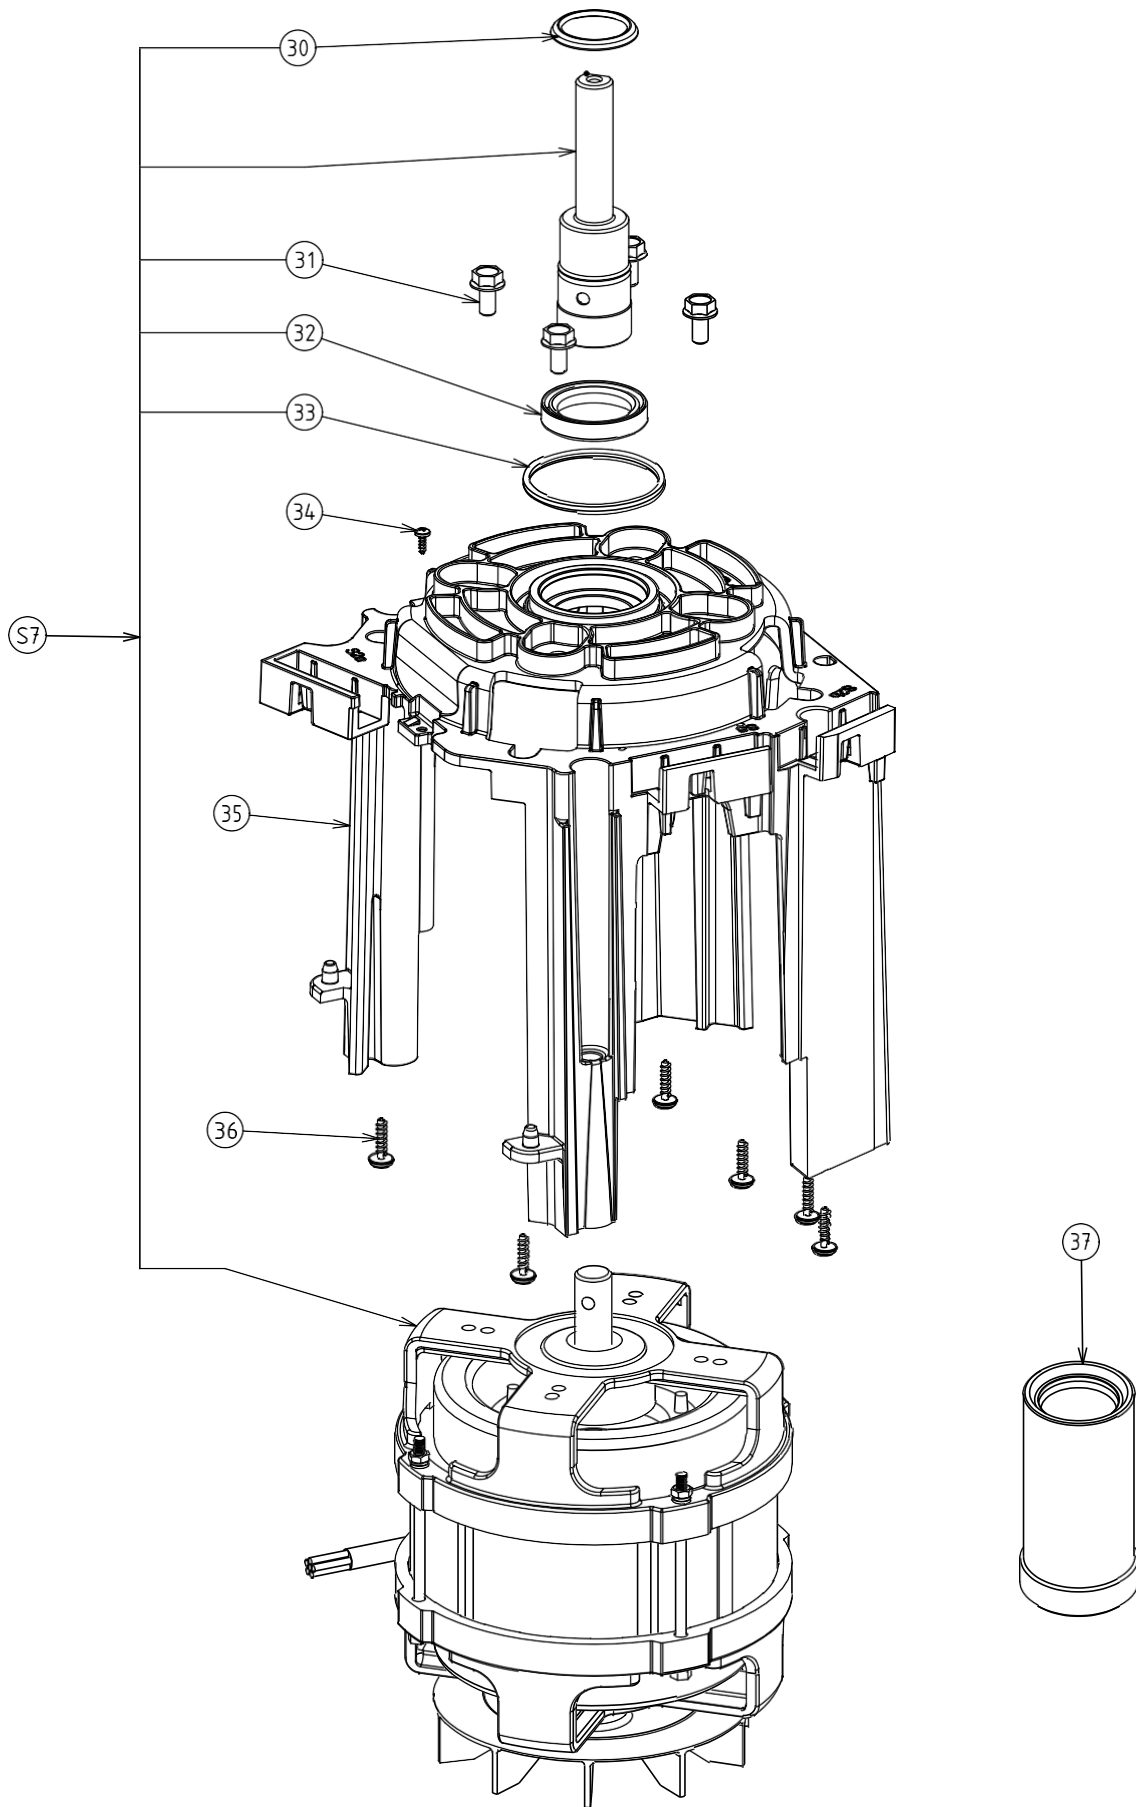

Pag.	Index
6	Exploded view - body unit 1 speed
8	Exploded view - body unit variable speed
10	Exploded view - base unit
12	Exploded view - motor 1 speed
14	Exploded view - motor variable speed
16	Exploded view - electrical part 1 speed
18	Exploded view - electrical part variable speed
20	Exploded view - hopper
22	Exploded view - plastic bowl 2.6l
24	Exploded view - inox bowl 2.6l
26	Exploded view - inox bowl 3.6l

COMBINED - SLICER - CUTTER

PARTS LIST

Pos.	Code	Description	V	W&T	Modules	Notes	Ser. Nr. break
40	0D7436	Relay tension 230v	X		D		
40	0D7379	Relay tension 115v	X		E;F		
40	0DF655	Relay tension 100v	X		V		
41	0D3491	Spring clip (set x 5)					
42	0U0471	Start capacitor 90mf	X		D		
42	0D8069	Start capacitor 216-260mf	X		F		
42	0D6731	Start capacitor 145-174	X		E;V		
43	0U0403	Running capacitor 10mf	X		D		
43	0D7389	Running capacitor 60mf	X		F		
43	0D1465	Runing capacitor 30mf	X		E;V		
44	0D0610	Screw TC M4x8 (set x 10)					
45	0D3567	Brass earth cable terminal (set x 5)					
46	0D7501	Nut M4 (set x 10)					
47	0D3590	Nut M8 (set x 10)					
48	0D7401	Resistence	X				
49	0D3031	Grommet 21x62x2 (set x 10)					
50	0D8094	Component support					
51	0D8068	Detector S3 assembly	X				
52	0D8067	Detector S2a / S2b assembly	X				
53	0D2918	Screw (set x 10)					
54	0D2848	Spacer (set x 5)					
55	0D5135	Terminal bar (set x 5)					
56	0D8096	Breaker 5a	X		D		
56	0D7187	Breaker 16a	X		E;F;V		
57	0D7969	Tie NE5 (set x 10)					
S9	0D8066	Power supply 230v assembly	X		D;O		
S9	0D8070	Power supply 115v assembly	X		E;F;R		
S9	0D8074	Power supply 230v UK	X		D;P		
S9	0D8076	Power supply 230v AUS	X		D;Q		
S9	0DF241	Power supply 100v Japan	X		V		
S10	0KQ429	Single phase power card assembly	X		D;E;F;V		