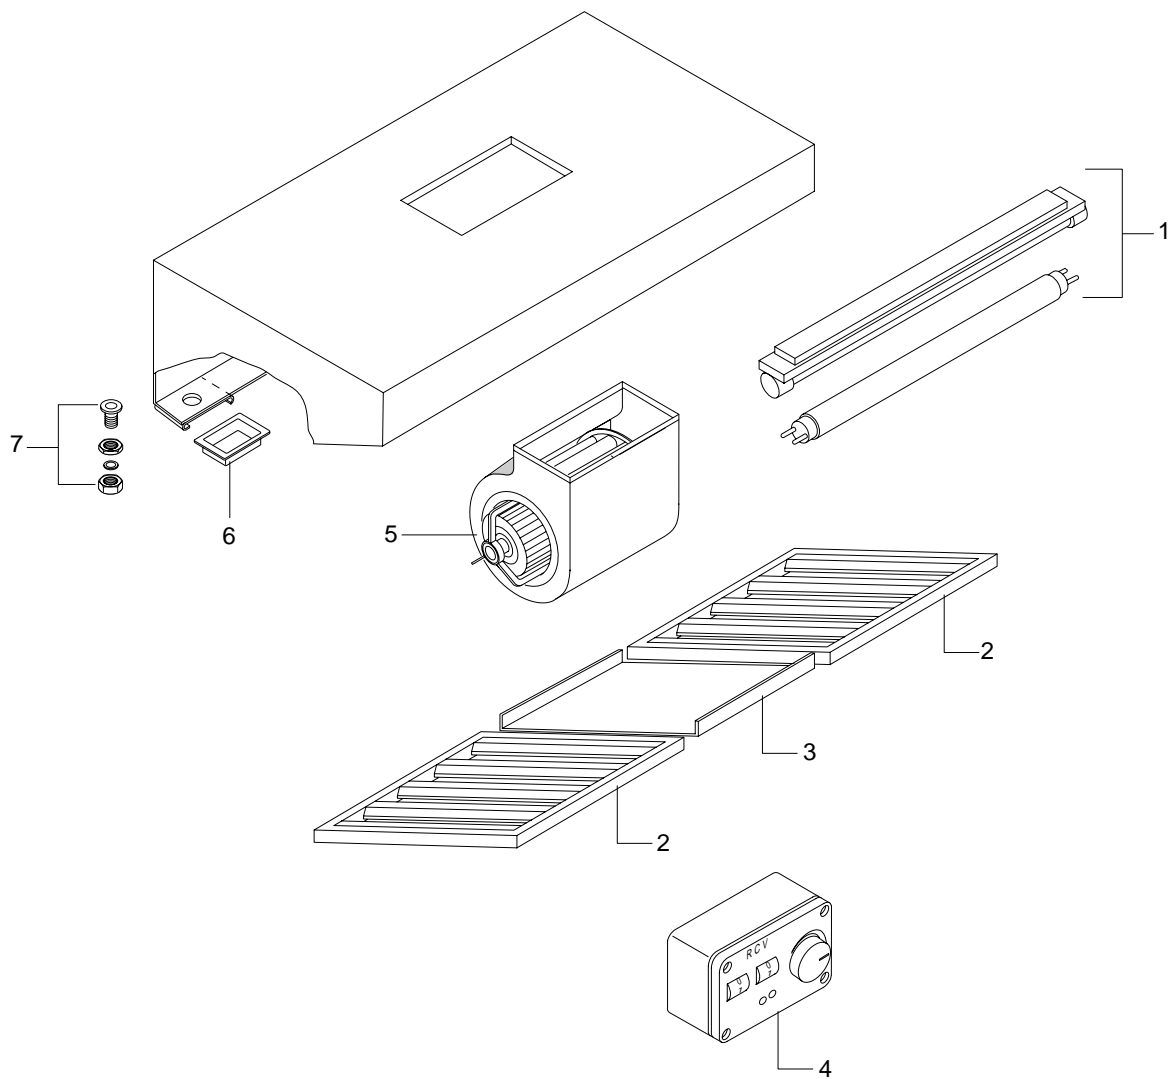

EXHAUST HOODS
CAPPE ASPIRANTI

| PNC | Model | Ref. | Notes |
|------------|--------------|-------------|---------------|
| 9F..... | MP/BT | | Exhaust hoods |
| 9F..... | MP/DT | | Exhaust hoods |
| 9F..... | MPV/BT | | Exhaust hoods |
| 9F..... | MPV/DT | | Exhaust hoods |
| 9F..... | MC/BT | | Exhaust hoods |
| 9F..... | MC/DT | | Exhaust hoods |
| 9F..... | MCV/BT | | Exhaust hoods |
| 9F..... | MCV/DT | | Exhaust hoods |
| 9F..... | BP/BT | | Exhaust hoods |
| 9F..... | BP/DT | | Exhaust hoods |
| 9F..... | BPV/BT | | Exhaust hoods |
| 9F..... | BPV/DT | | Exhaust hoods |
| 9F..... | BC/BT | | Exhaust hoods |
| 9F..... | BC/DT | | Exhaust hoods |
| 9F..... | BCV/BT | | Exhaust hoods |
| 9F..... | BCV/DT | | Exhaust hoods |
| 9F..... | EP/T | | Exhaust hoods |
| 9F..... | EPV/T | | Exhaust hoods |
| 9F..... | EC/T | | Exhaust hoods |
| 9F..... | ECV/T | | Exhaust hoods |

Index

- Pag. 1 Cupboard and components
2 Spare parts list

Indice

- Mobile e componenti
Lista ricambi

Brand / Marchio: M.B.
Factory code: 3PDX

EXHAUST HOODS
CAPPE ASPIRANTI

**EXHAUST HOODS
CAPPE ASPIRANTI**

| PNC | | Model | Ref. | Notes |
|-----|--------|-------------------------|---------------------|--------------|
| Pos | Code | Descrizione | Description | Ref. / Notes |
| | | Pagina 1 | Page 1 | |
| 1 | 680804 | Lampada al neon 18W | Neon lamp 18W | |
| | 680805 | Lampada al neon 36W | Neon lamp 36W | |
| 2 | 640263 | Filtro a labirinto | Labirinth filter | Aisi 430 |
| | 640052 | Filtro a labirinto | Labirinth filter | Aisi 304 |
| 3 | 640067 | Pannello | Panel | 200x500x30 |
| | 640068 | Pannello | Panel | 400x500x30 |
| 4 | 640076 | Variatore velocità RCV1 | Speed variator RCV1 | |
| | 640686 | Variatore velocità RCV2 | Speed variator RCV2 | |
| 5 | 640748 | Motore | Motor | |
| 6 | 032274 | Bacinella condensa | Condensing basin | |
| 7 | 640409 | Piletta | Strainer waste | |