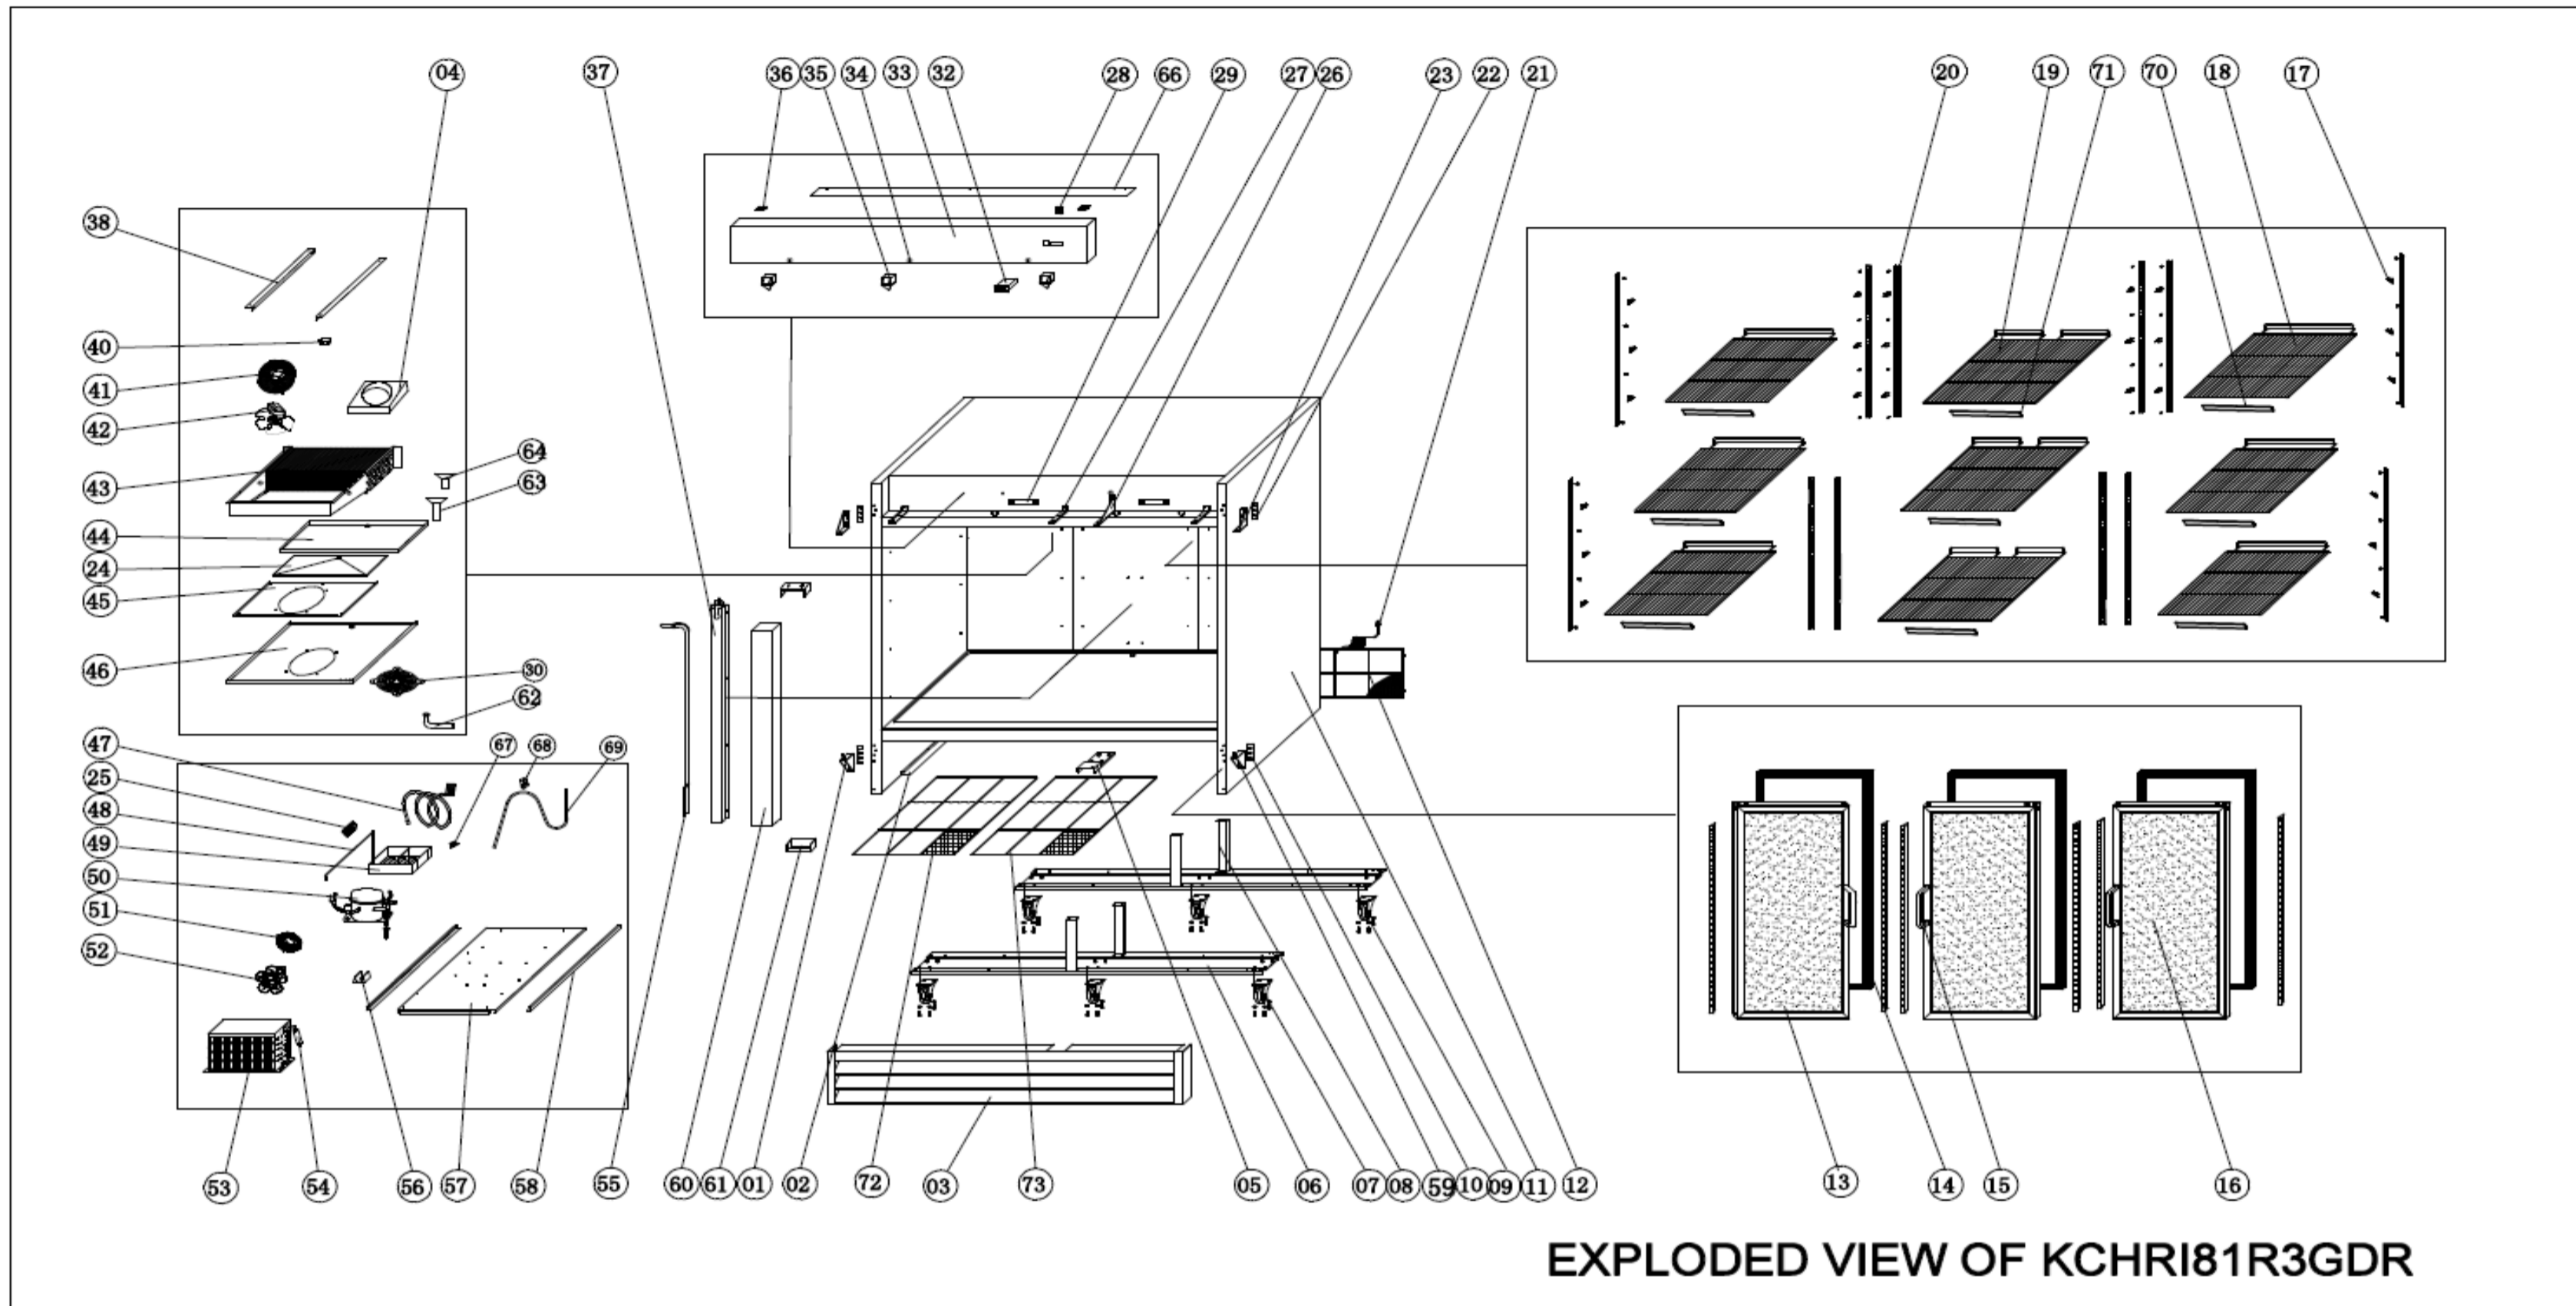

45	Circle Fan Support	ALL	1PC	0USK21	KCHRI81R3GDR	738315
46	Circle Fan Cover	ALL	1PC	0USDIQ	KCHRI81R3GDR	738315
47	Helix Suction Pipe+Capillary B	ALL	1PC	0USO19	KCHRI81R3GDR	738315
48	Evaporate Pipe	ALL	1PC	0USO20	KCHRI81R3GDR	738315
49	Water Box	ALL	1PC	0USI29	KCHRI81R3GDR	738315
50	Compressor	ALL	1PC	0USF22	KCHRI81R3GDR	738315
50a	COMPRESSOR ELECTRICAL COMPONENT SET	ALL	1PC	0USDEZ	KCHRI81R3GDR	738315
51	Basket Guard Grills	ALL	1PC	0USDCI	KCHRI81R3GDR	738315
52	CONDENSER FAN	ALL	1PC	0USDGW	KCHRI81R3GDR	738315
52a	CONDENSER FAN BLADE	ALL	1PC	0USI52	KCHRI81R3GDR	738315
53	Condenser	ALL	1PC	0USF33	KCHRI81R3GDR	738315
54	Filter Drier	ALL	1PC	0USG66	KCHRI81R3GDR	738315
54a	CAPILLARY	ALL	1PC	0USL48	KCHRI81R3GDR	738315
55	Vertical Suction Pipe+Capillary A	ALL	1PC	0USI18	KCHRI81R3GDR	738315
56	Drier Support	ALL	1PC	0USI78	KCHRI81R3GDR	738315
57	Unit Board	ALL	1PC	0USJ73	KCHRI81R3GDR	738315
58	Guide Of Unit Board/Left	ALL	1PC	0USJ69	KCHRI81R3GDR	738315
58a	Guide Of Unit Board/Right	ALL	1PC	0USN84	KCHRI81R3GDR	738315
59	Door Hinge /Down Right	ALL	1PC	0USF79	KCHRI81R3GDR	738315
60	Middle Girder	ALL	2PCS	0USDYP	KCHRI81R3GDR	738315
61	Middle Girder Fixer	ALL	4PCS	0USH58	KCHRI81R3GDR	738315
62	WATER PIPE	ALL	1PC	0USI36	KCHRI81R3GDR	738315
63	Drain Pipe (A Int)	ALL	1PC	096261	KCHRI81R3GDR	738315
64	DRAIN PIPE (B)	ALL	1PC	096263	KCHRI81R3GDR	738315
66	TOP COVER	ALL	1PC	0USO22	KCHRI81R3GDR	738315
67	DRAIN FIXER	ALL	1PC	0USN75	KCHRI81R3GDR	738315
68	DRAIN HOLDER	ALL	1PC	0USN86	KCHRI81R3GDR	738315
69	DRAIN PIPE	ALL	1PC	0USN87	KCHRI81R3GDR	738315
70	Label Support	ALL	8PCS	0USN81	KCHRI81R3GDR	738315
71	Label Support	ALL	4PCS	0USN82	KCHRI81R3GDR	738315
72	Bottom Seal Grill	ALL	1PC	0USDIO	KCHRI81R3GDR	738315
73	Bottom Seal Grill	ALL	1PC	0USDWH	KCHRI81R3GDR	738315

EXPLODED VIEW OF KCHR181R3GDR