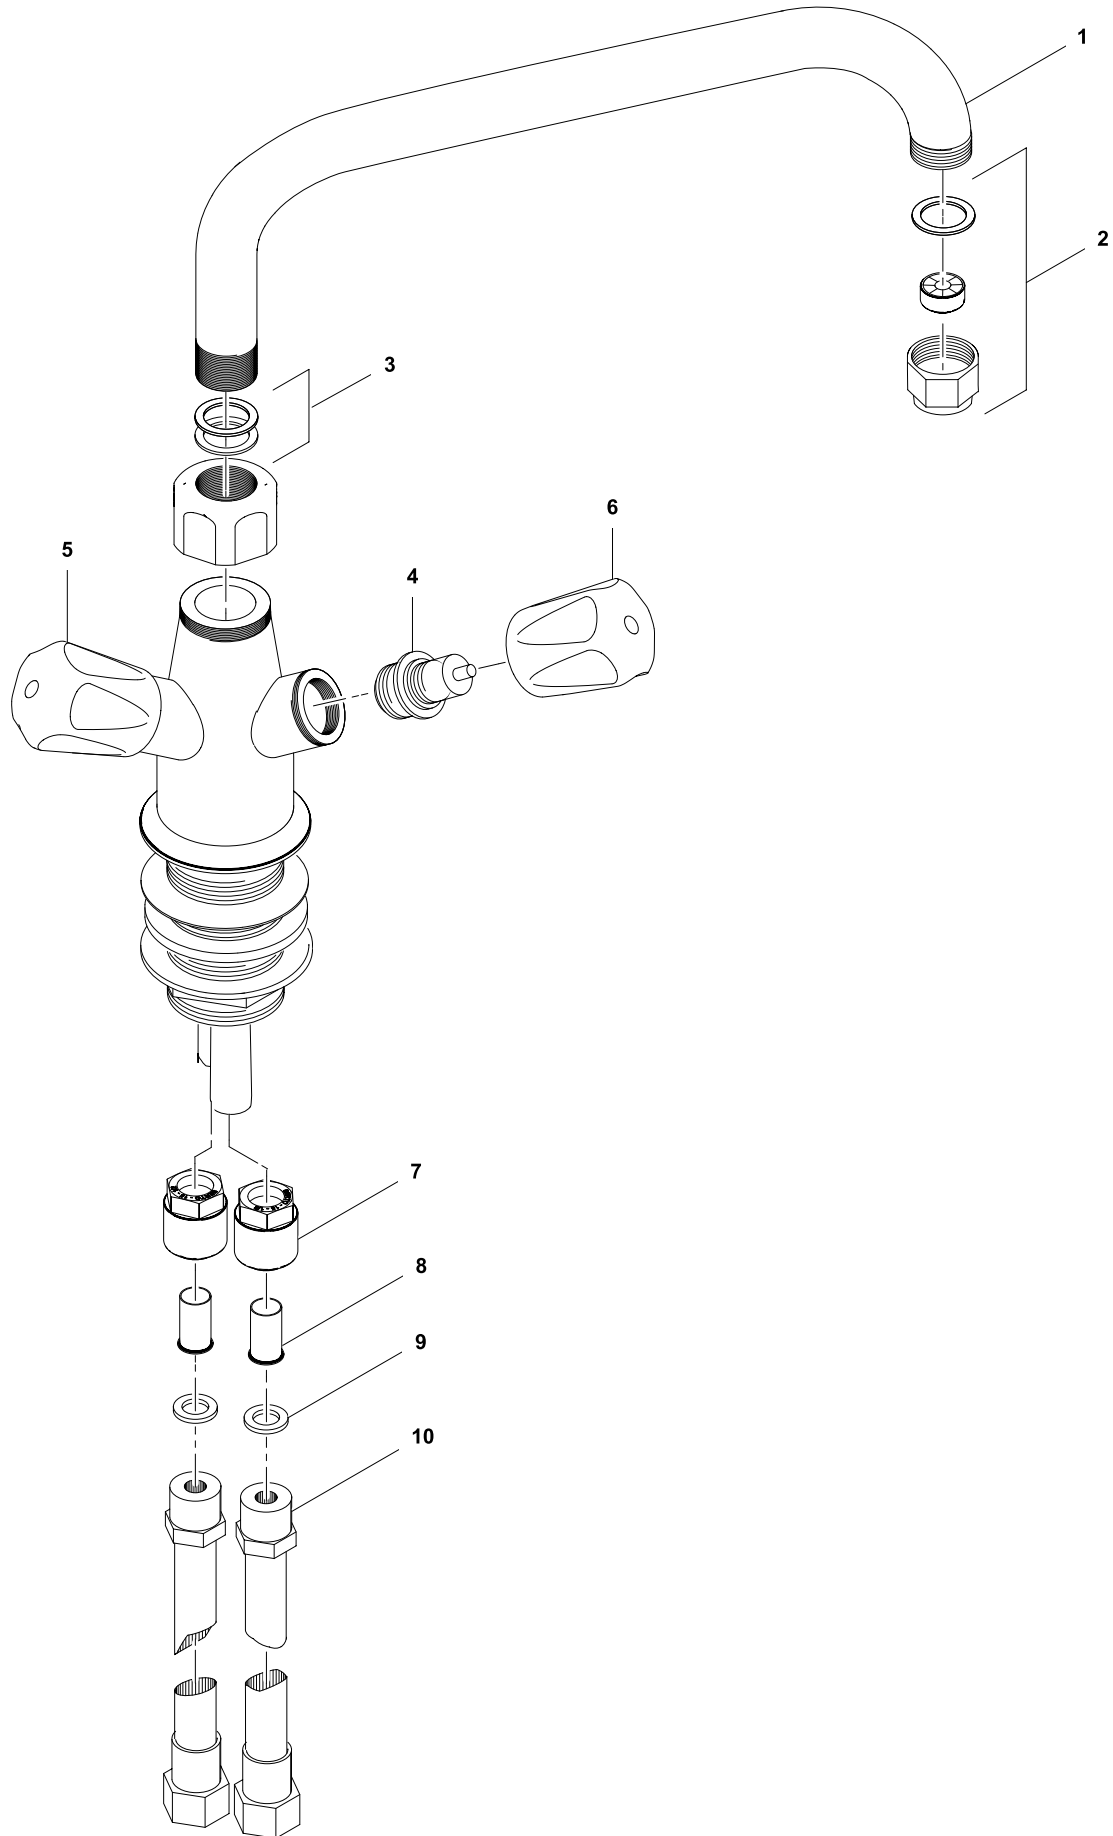

5	Alias	Code	Bezeichnung	Description	Ref.	Valid from Serial N°
1	1 105 1257 62.6223.07	0G2974	Kit Mischbatterie Klarco (Pos. 1-6) Schwenkauslauf 3/4", 300x450mm	Kit Mixer tap Klarco (pos. 1-6) Swivel spout 3/4", 300x450mm	all types	
2	62.6223.01		Auslauf ohne Dripstop	Spout without drip stop	all types	
3	1 105 1265 62.6223.02	0G5273	Tropfschutz (nicht in Kit enthalten) Dichtungsringe	Drip stop (not included in kit) Sealing rings	all types	
4	62.6223.03		Ventileinsatz	Valve insert	all types	
5	62.6223.04		Griff Heißwasser	Knob hot water	all types	
6	62.6223.05		Griff Kaltwasser	Knob cold water	all types	
7	1 101 2075	0KX119	Anschluss G1/2"	Connection G1/2"	all types	
8	1 101 3797	0KE129	Stützhülse Ø15	Sleeve Ø15	all types	
9	712 044481.21	0G3610	Dichtung Ø18/11	Sealing Ø18/11	all types	
10	712 344893.02	0K5363	Panzerschlauch L1100 G1/2" / R1/2"	Armored hose L1100 G1/2" / R1/2"	all types	
	1 201 1813	0G3817	Kleber LOCTIE 577	Glue LOCTITE 577	all types